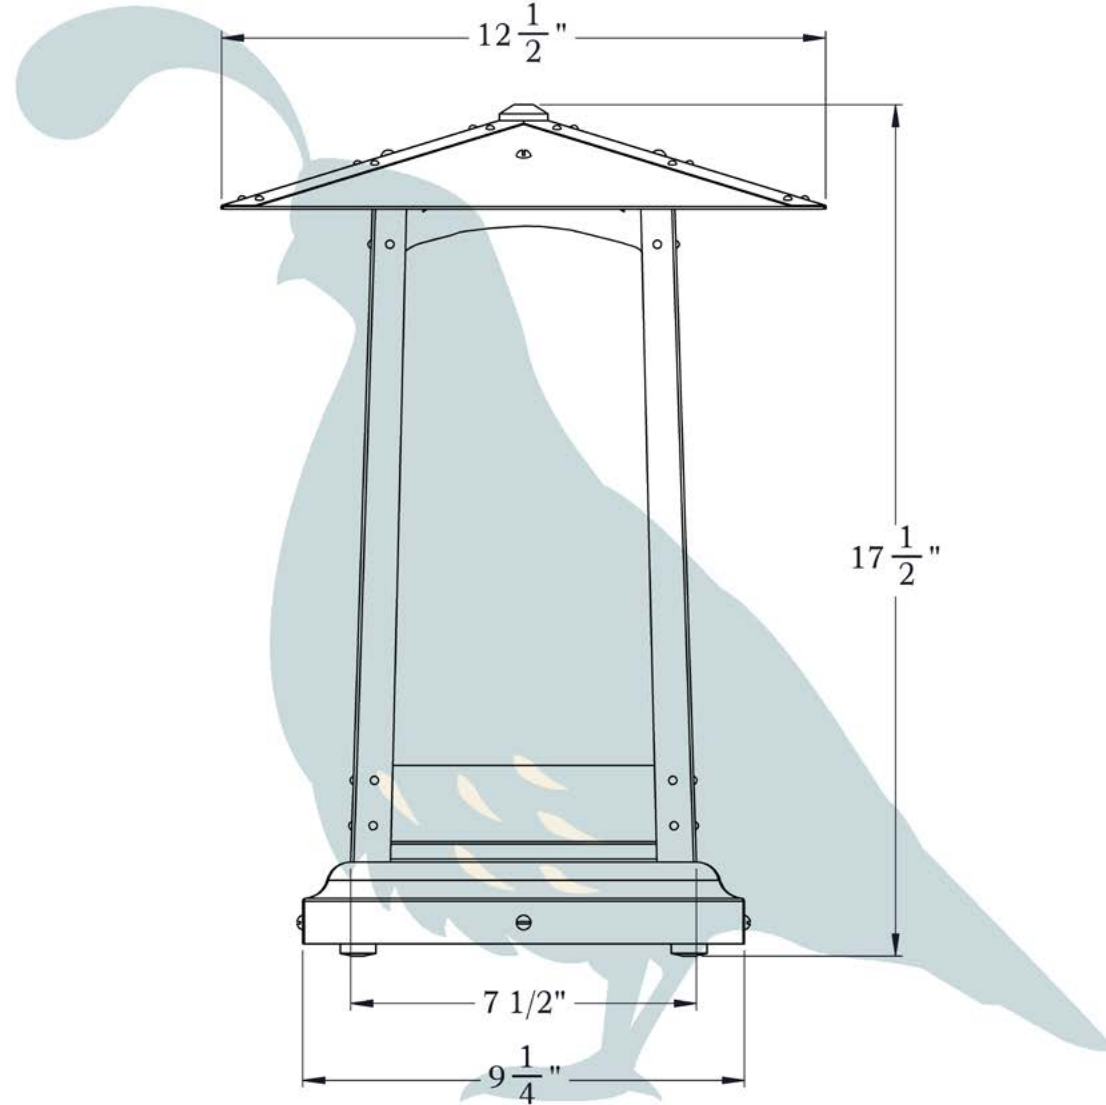

PRODUCT NO. 634-7

THE COBBLESTONE SERIES
Pedestal Lamp
LARGE

OLD CALIFORNIA
FINE LIGHTING &
HOME GOODS

Large

975 N ENTERPRISE ST • ORANGE, CA 92867

PRODUCT No. | 634-7
 TITLE | Cobblestone
 UL RATING | Not Rated

LAMP BASE | Medium Base (E26)
 WATTAGE | 100W
 VOLTAGE | 120V

PROPRIETARY AND CONFIDENTIAL
 The information contained in this drawing is the sole property of Old California. Any reproduction in part or as a whole without written permission from Old California is prohibited.

DIMENSIONS

Height	17 1/2"
Lantern Roof Width	12 1/2"
Lantern Body Width	7 1/2"
Base	9 1/4"

OVERLAYS AVAILABLE IN THIS SERIES

Dragonfly

Japanese Maple

Monterey Cypress

Monterey Pine

Wisteria

Manufacturer	Old California
Mounting Location	Interior Only
Material	Brass
Multiple Overlay Options	Yes