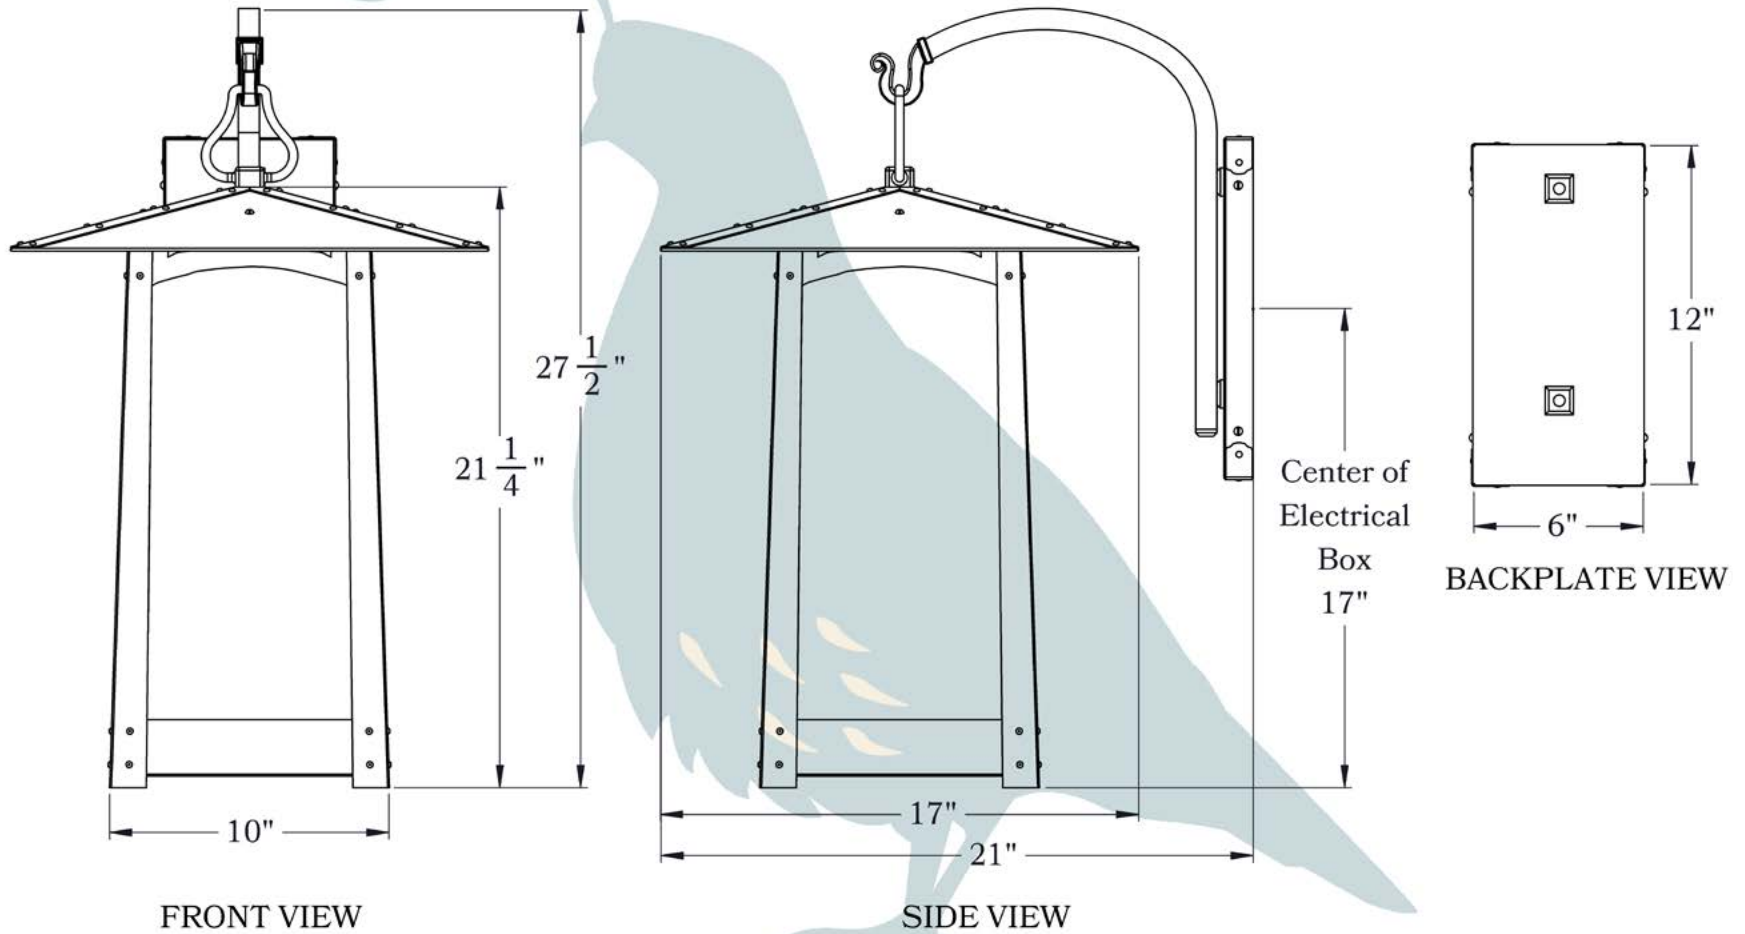

# X Large

**OLD CALIFORNIA**  
 975 N ENTERPRISE ST • ORANGE, CA 92867

PRODUCT No.	635-1	LAMP BASE	Medium Base (E26)
TITLE	Cobblestone	MAX WATTAGE	100W
UL RATING	Damp	VOLTAGE	120V

**PROPRIETARY AND CONFIDENTIAL**  
 The information contained in this drawing is the sole property of Old California. Any reproduction in part or as a whole without written permission from Old California is prohibited.

## DIMENSIONS

Roof Width	17"
Body Width	10"
Lantern Height	21 1/4"
Height	27 1/2"
Projection	21"
Mounting Plate	6" x 12"