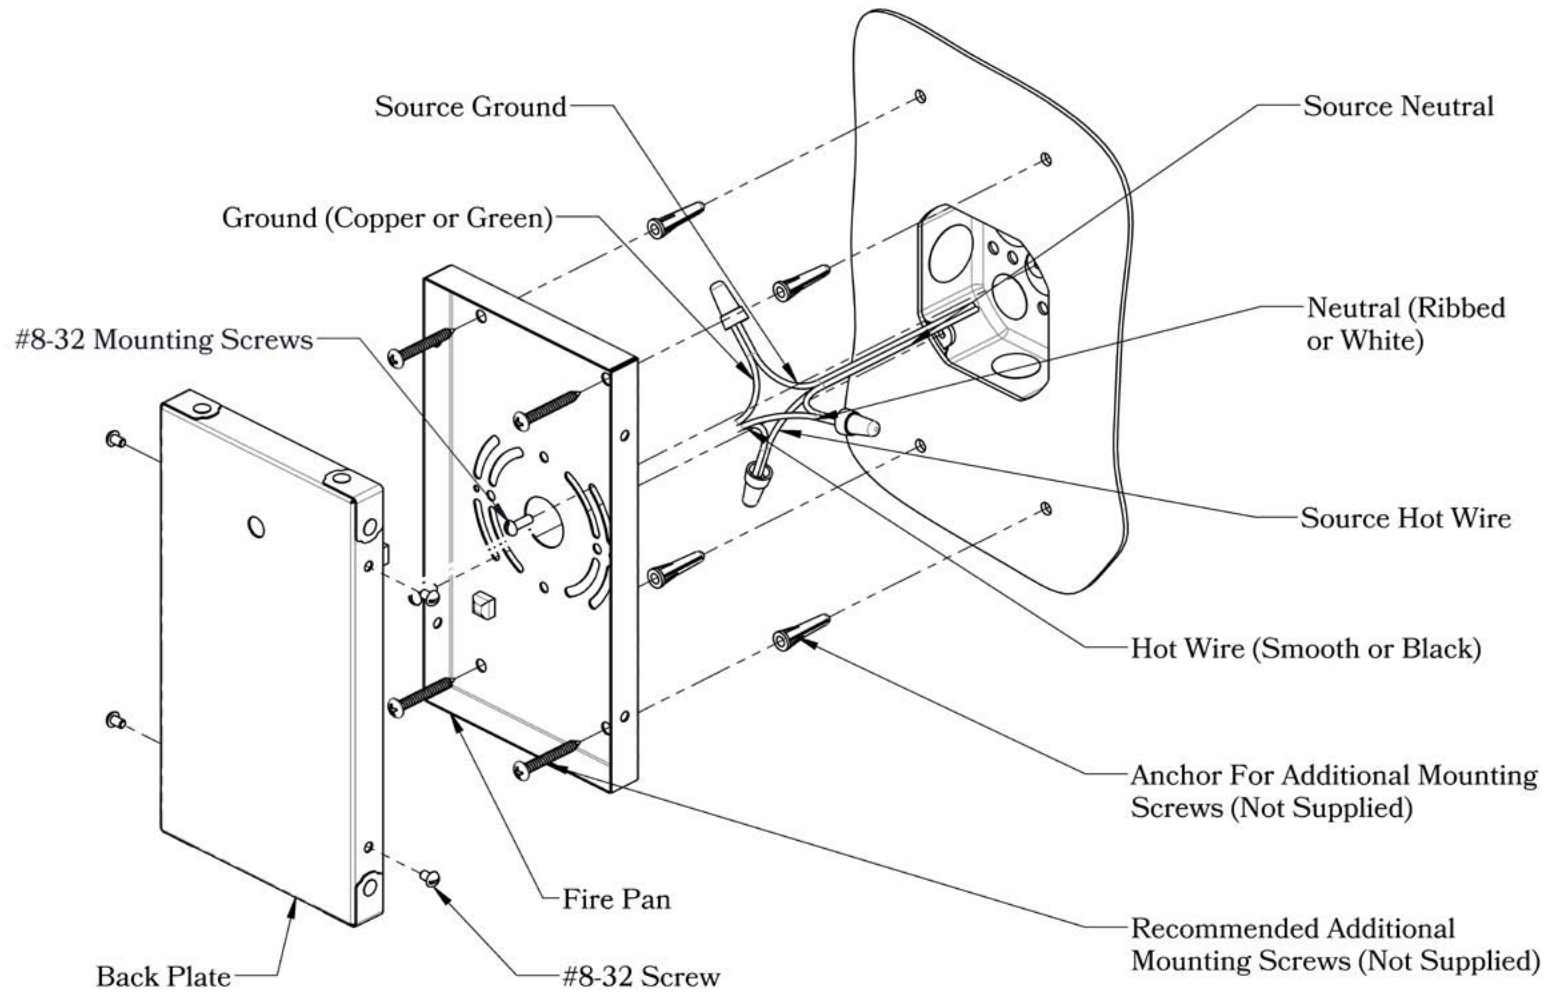

MOUNTING INSTRUCTIONS • Wall Mount With Fire Pan

CAUTION—DISCONNECT POWER

Always shut off power when installing or repairing this (or any other) electrical appliance. Failure to do so may result in severe injury or death. This product must be installed in accordance with applicable installation codes by a person familiar with the construction and operation of the product, and the hazards involved.