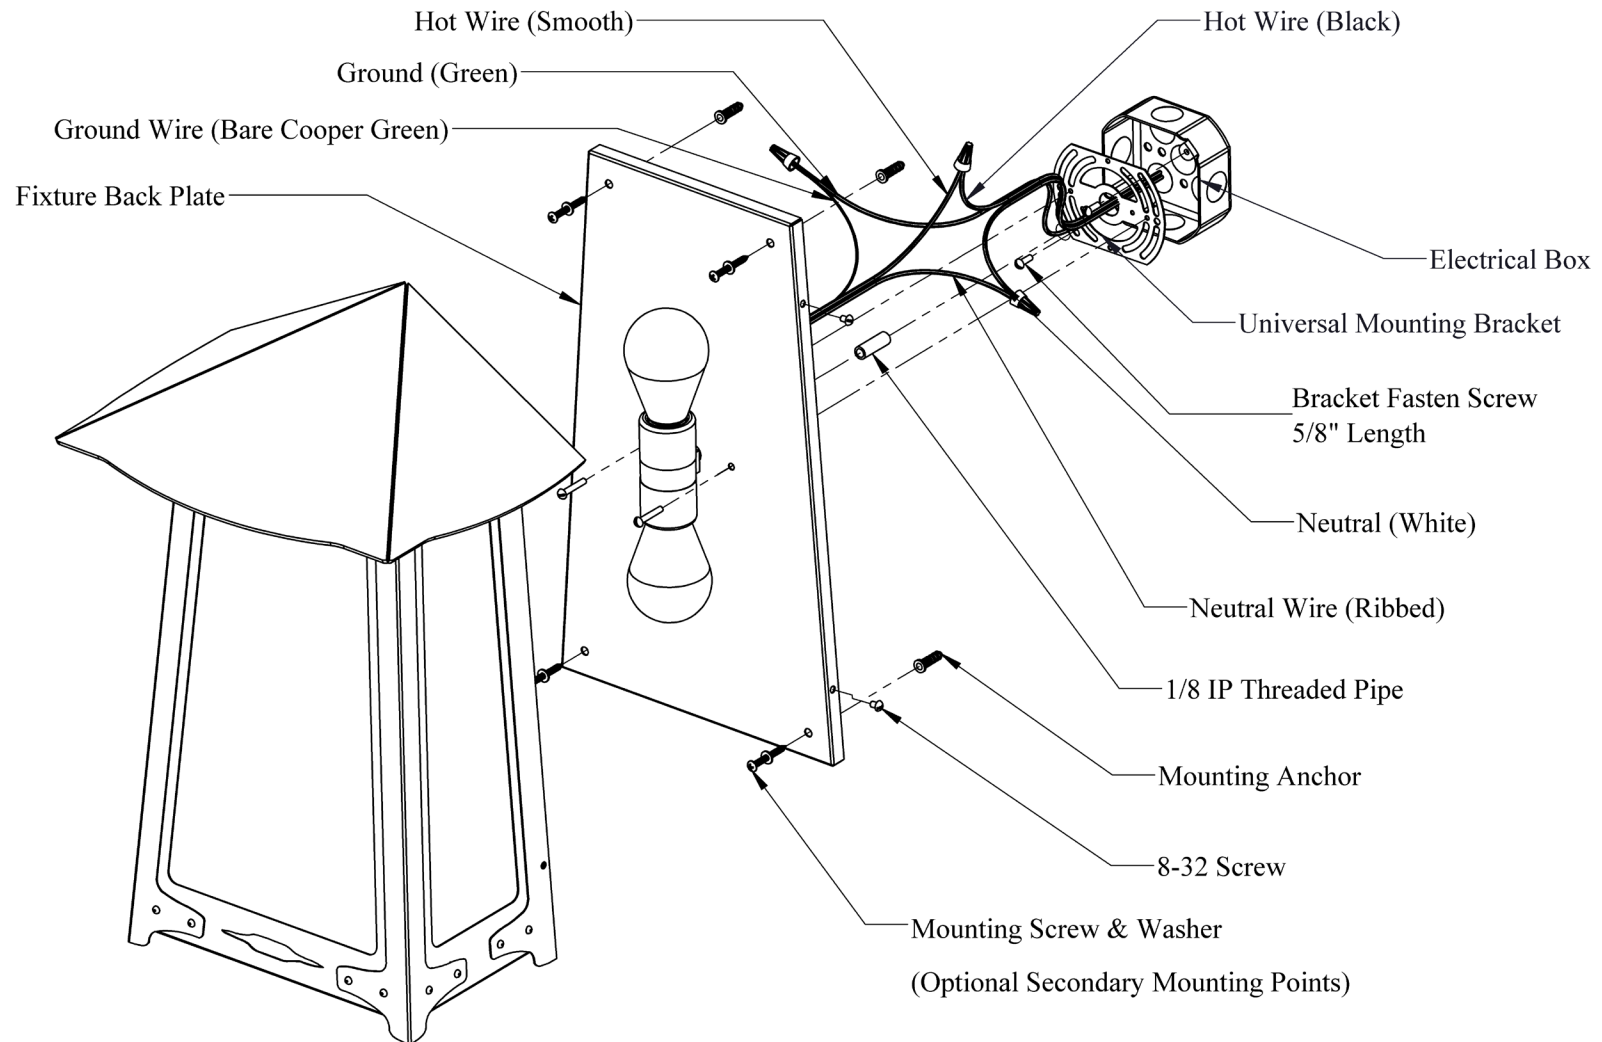

MOUNTING INSTRUCTIONS • Flush Wall Mount Version 2

CAUTION—DISCONNECT POWER

Always shut off power when installing or repairing this (or any other) electrical appliance. Failure to do so may result in severe injury or death. This product must be installed in accordance with applicable installation codes by a person familiar with the construction and operation of the product, and the hazards involved.