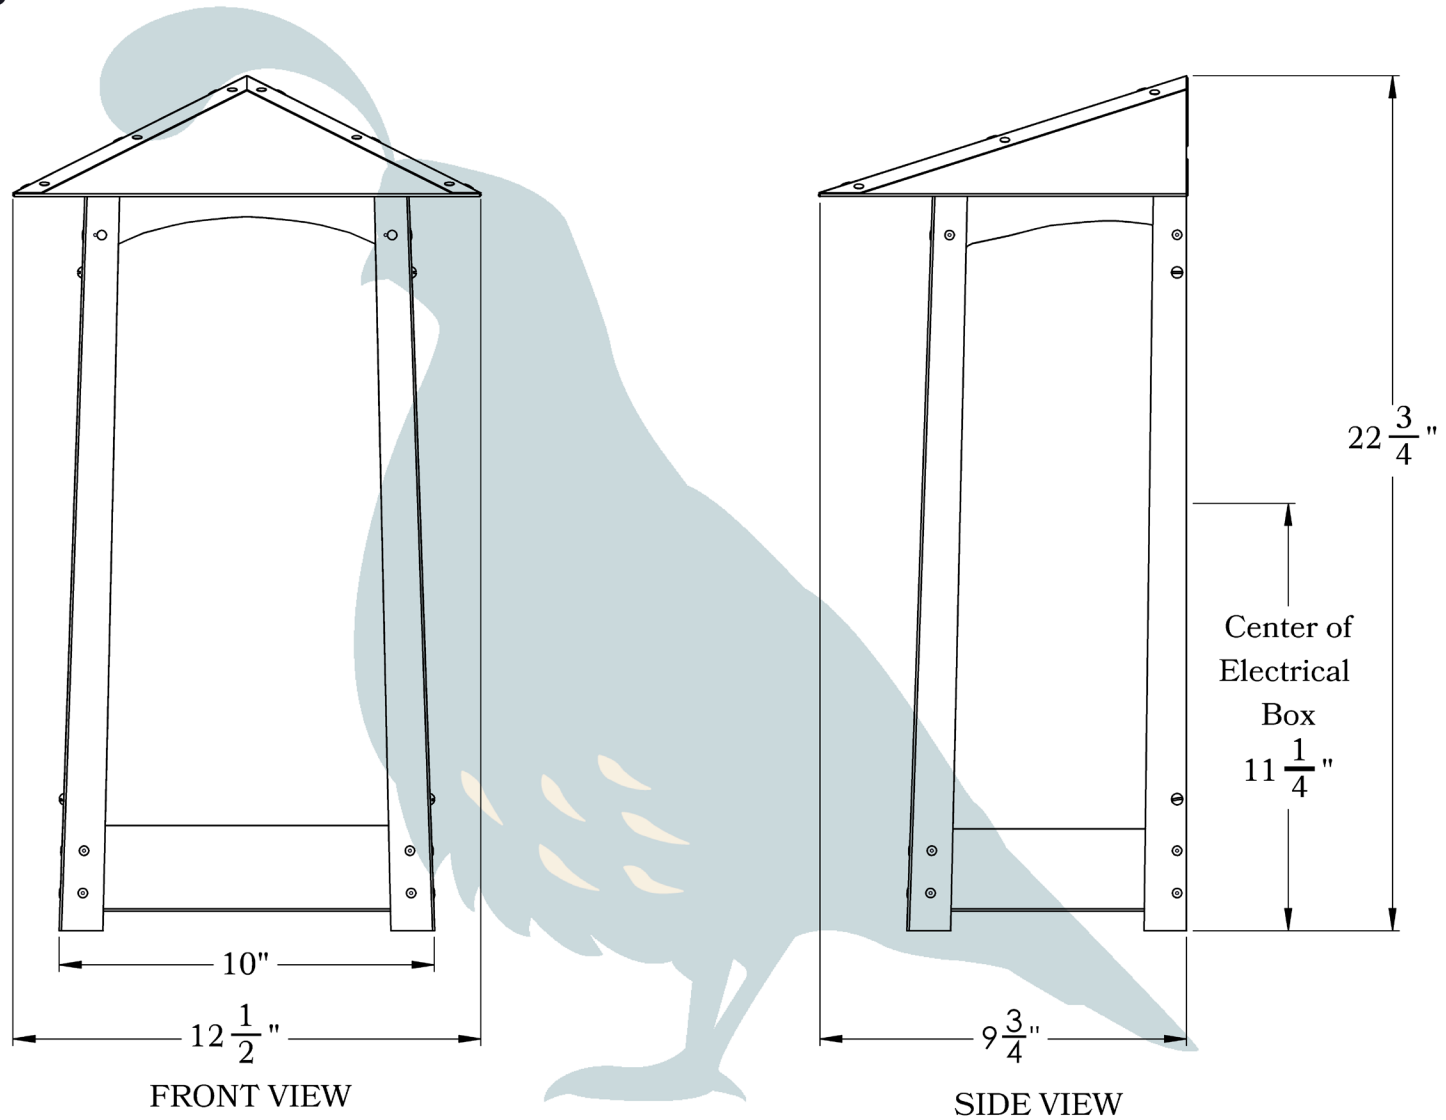

THE COBBLESTONE SERIES
Flush Mount Sconce
EXTRA LARGE

OLD CALIFORNIA
FINE LIGHTING &
HOME GOODS

X Large

OLD CALIFORNIA
 975 N ENTERPRISE ST • ORANGE, CA 92867

PRODUCT No. | 635-2
 TITLE | Cobblestone
 UL RATING | Wet

LAMP BASE | Medium Base (E26)
 MAX WATTAGE | 2-75W
 VOLTAGE | 120V

PROPRIETARY AND CONFIDENTIAL
 The information contained in this drawing is the sole property of Old California. Any reproduction in part or as a whole without written permission from Old California is prohibited.

DIMENSIONS

Roof Width	12 1/2"
Body Width	10"
Height	22 3/4"
Projection	9 3/4"

OVERLAYS AVAILABLE IN THIS SERIES

Dragonfly

Japanese Maple

Monterey Cypress

Monterey Pine

Wisteria

Glass Only

ELECTRICAL SPECS

UL Rating	Wet
Voltage	120V
Socket Type	Medium Base - E26
Number of Light Bulbs	1
Max Wattage per Bulb	100W
LED Bulb	Supplied
Dimmable	Yes

ADDITIONAL INFORMATION

Manufacturer	Old California
Mounting Location	Interior and Exterior
Material	Brass
Multiple Overlay Options	Yes
Bottom Glass Panels	Not Included