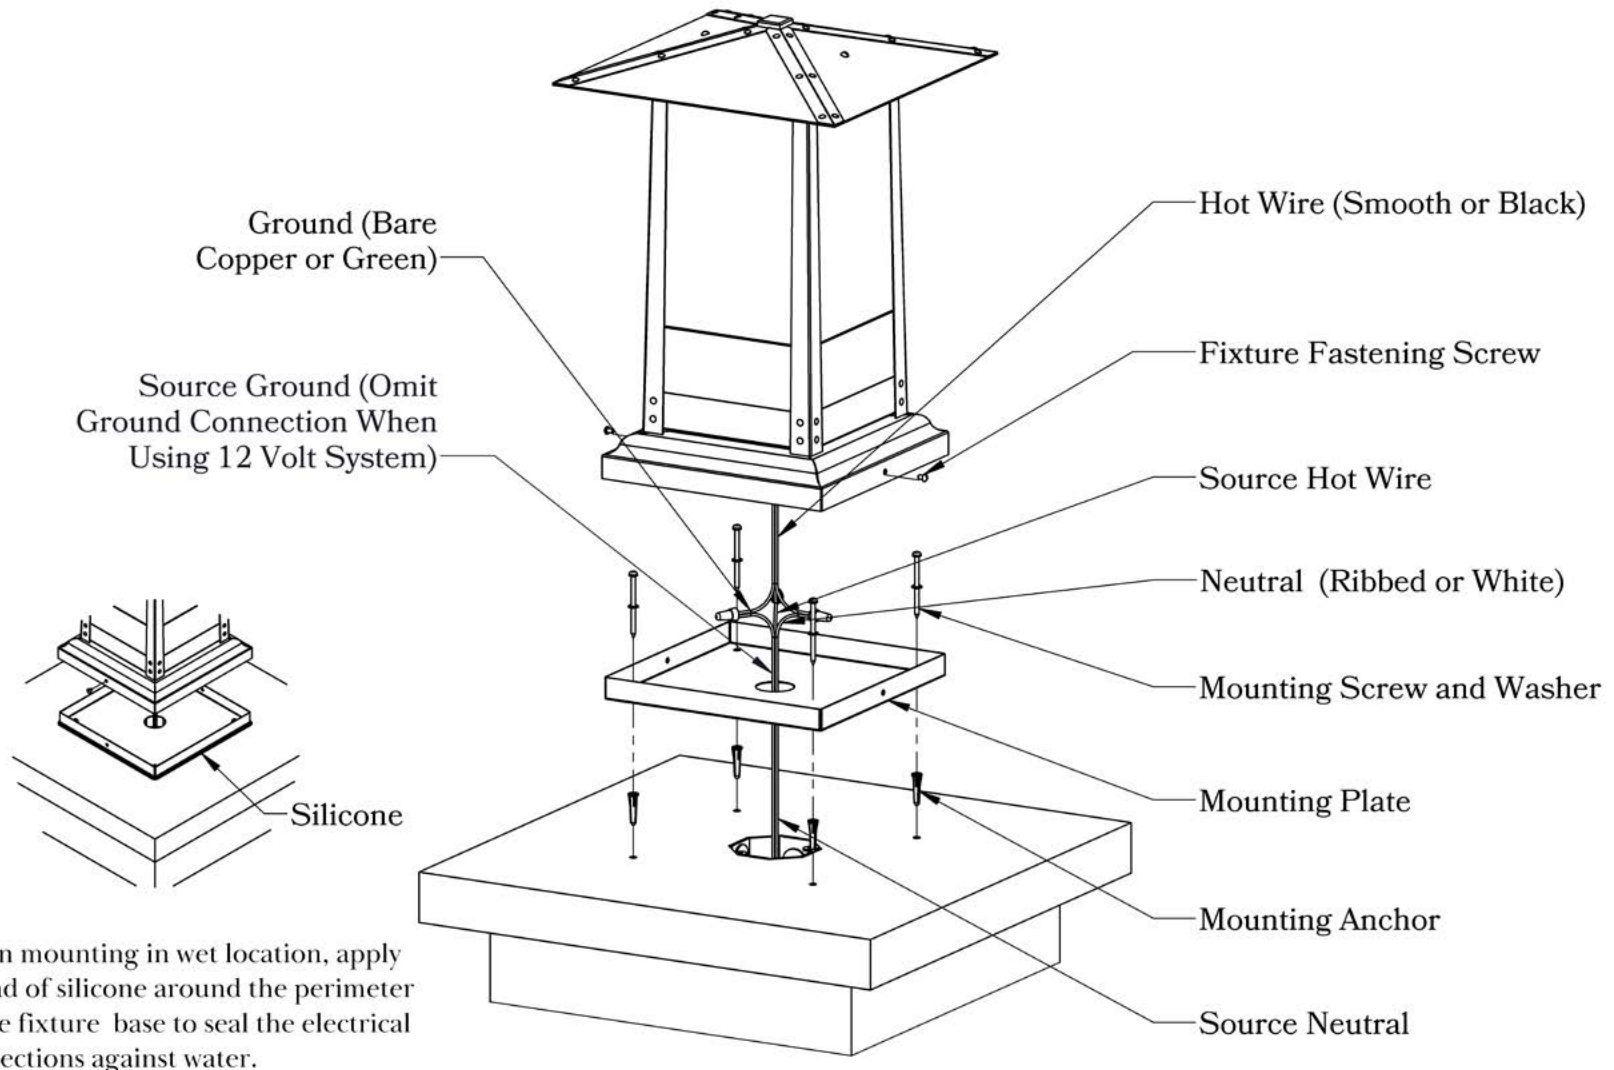

Glass Only

ELECTRICAL SPECS

UL Rating Wet
 Voltage 12V or 120V
 Socket Type Medium Base - E26
 Number of Light Bulbs 1
 Max Wattage per Bulb 100W
 LED Bulb Supplied

ADDITIONAL INFORMATION

Manufacturer Old California
 Mounting Location Exterior Only
 Material Brass
 Multiple Overlay Options Yes

MOUNTING INSTRUCTIONS • Column Light Version Two

When mounting in wet location, apply a bead of silicone around the perimeter of the fixture base to seal the electrical connections against water.

CAUTION—DISCONNECT POWER