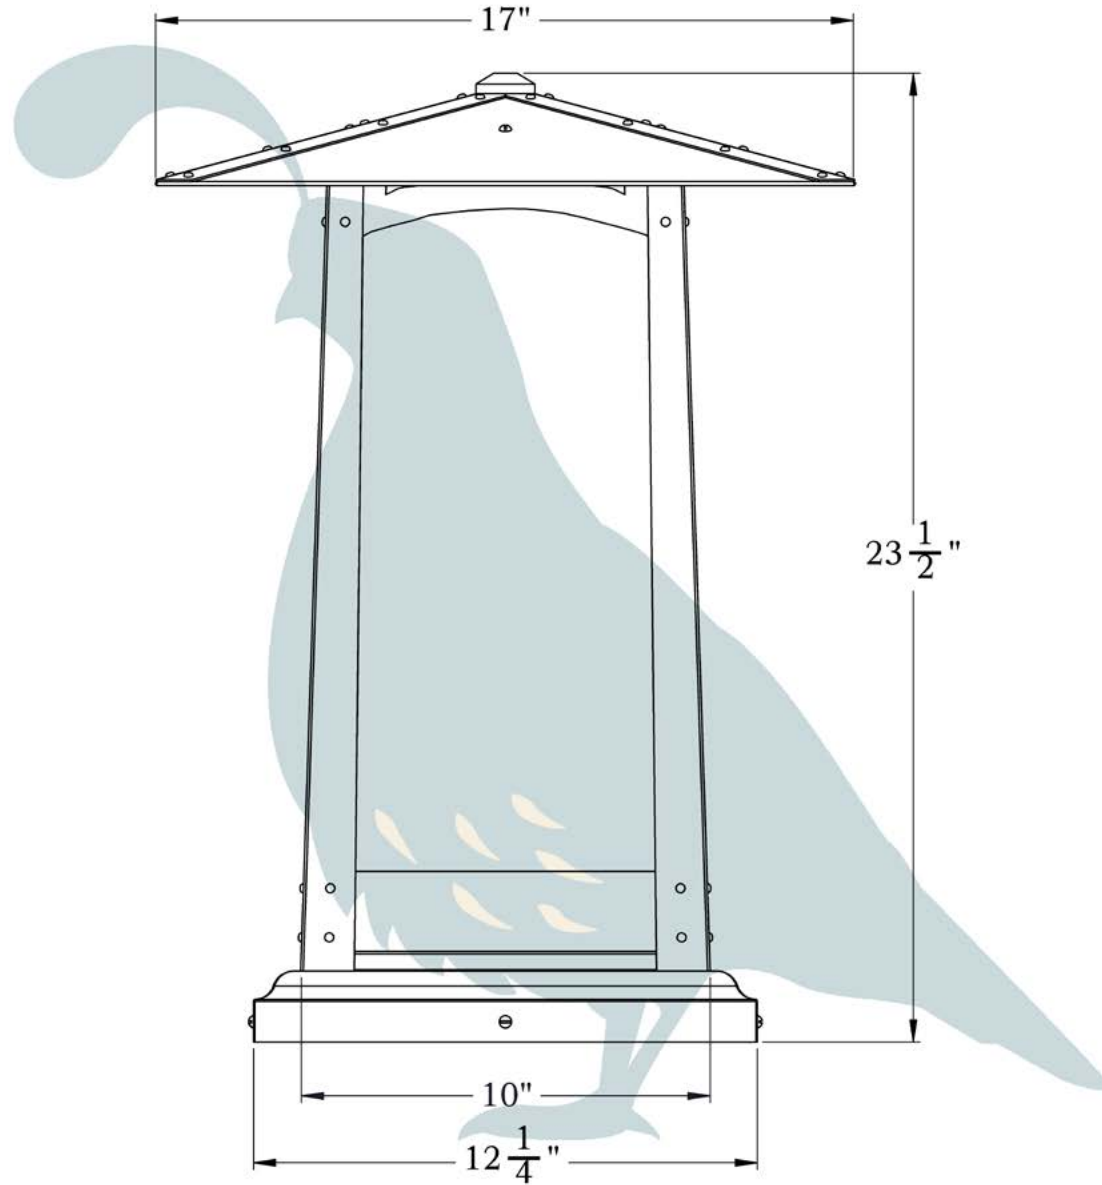

PRODUCT NO. 635-6

THE COBBLESTONE SERIES
**Column Mount
Lantern**
EXTRA LARGE

OLD CALIFORNIA
FINE LIGHTING &
HOME GOODS

X Large

OLD CALIFORNIA
 975 N ENTERPRISE ST • ORANGE, CA 92867

PRODUCT No.	635-6	LAMP BASE	Medium Base (E26)
TITLE	Cobblestone	MAX WATTAGE	100W
UL RATING	Wet	VOLTAGE	12V or 120V

DIMENSIONS

Roof Width 17"
 Body Width 10"
 Height 23 1/2"
 Mounting Base 12 1/4"

OVERLAYS AVAILABLE IN THIS SERIES

Dragonfly

Japanese Maple

Monterey Cypress

Monterey Pine

Wisteria

Glass Only

ELECTRICAL SPECS

UL Rating Wet
 Voltage 12V or 120V
 Socket Type Medium Base - E26
 Number of Light Bulbs 1
 Max Wattage per Bulb 100W
 LED Bulb Supplied

ADDITIONAL INFORMATION

Manufacturer Old California
 Mounting Location Exterior Only
 Material Brass
 Multiple Overlay Options Yes

MOUNTING INSTRUCTIONS • Column Light Version Two

When mounting in wet location, apply a bead of silicone around the perimeter of the fixture base to seal the electrical connections against water.

CAUTION—DISCONNECT POWER