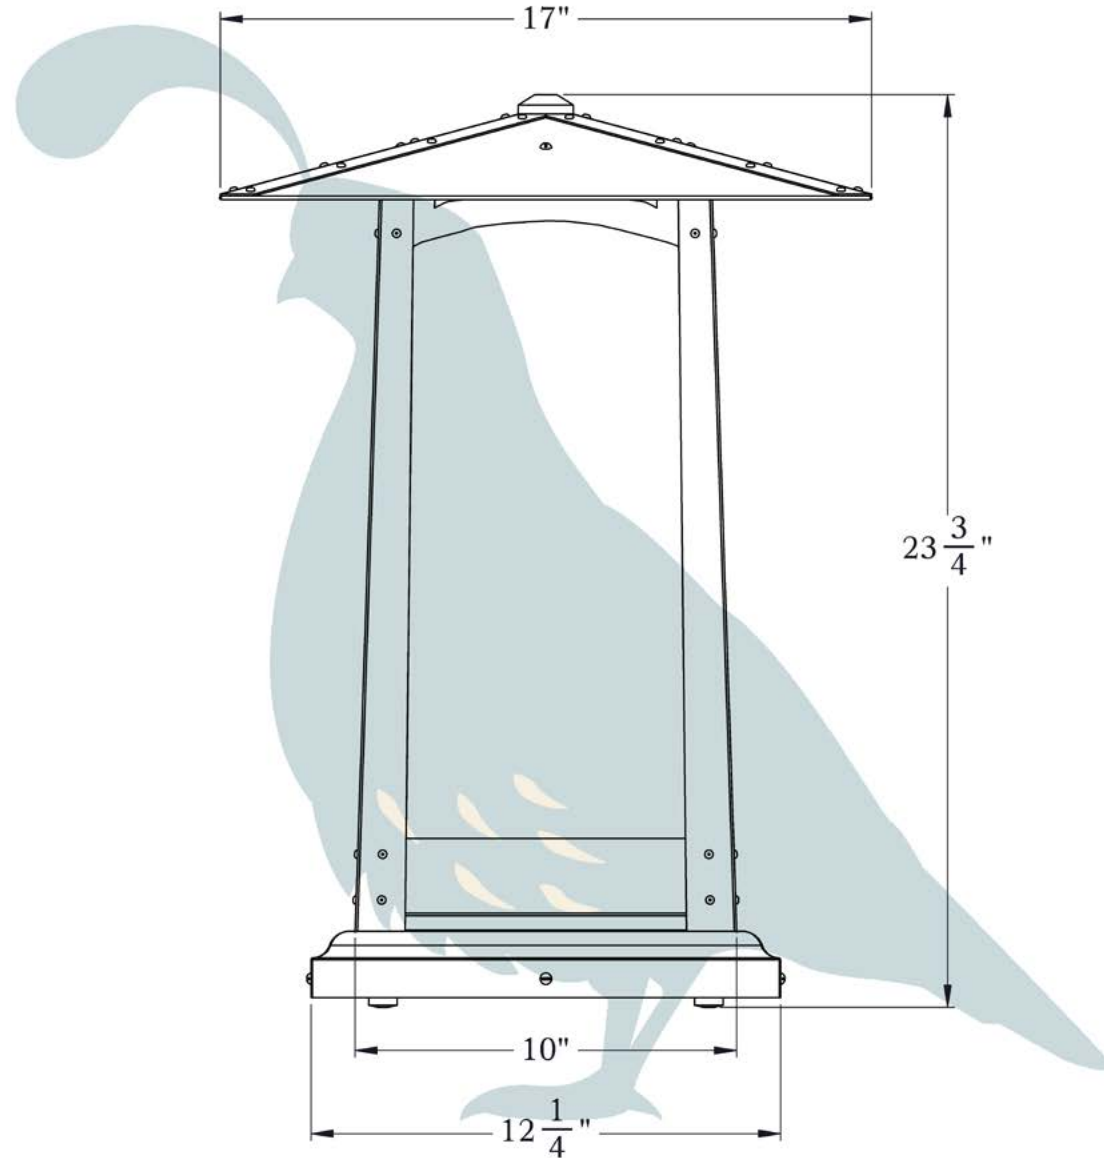

THE COBBLESTONE SERIES  
**Pedestal Lamp**  
EXTRA LARGE

**OLD CALIFORNIA**  
FINE LIGHTING &  
HOME GOODS

# X Large

975 N ENTERPRISE ST • ORANGE, CA 92867

PRODUCT No. | 635-7  
 TITLE | Cobblestone  
 UL RATING | Not Rated

LAMP BASE | Medium Base (E26)  
 WATTAGE | 100W  
 VOLTAGE | 120V

**PROPRIETARY AND CONFIDENTIAL**  
 The information contained in this drawing is the sole property of Old California. Any reproduction in part or as a whole without written permission from Old California is prohibited.

## DIMENSIONS

Height	23 3/4"
Lantern Roof Width	17"
Lantern Body Width	10"
Base	12 1/4"