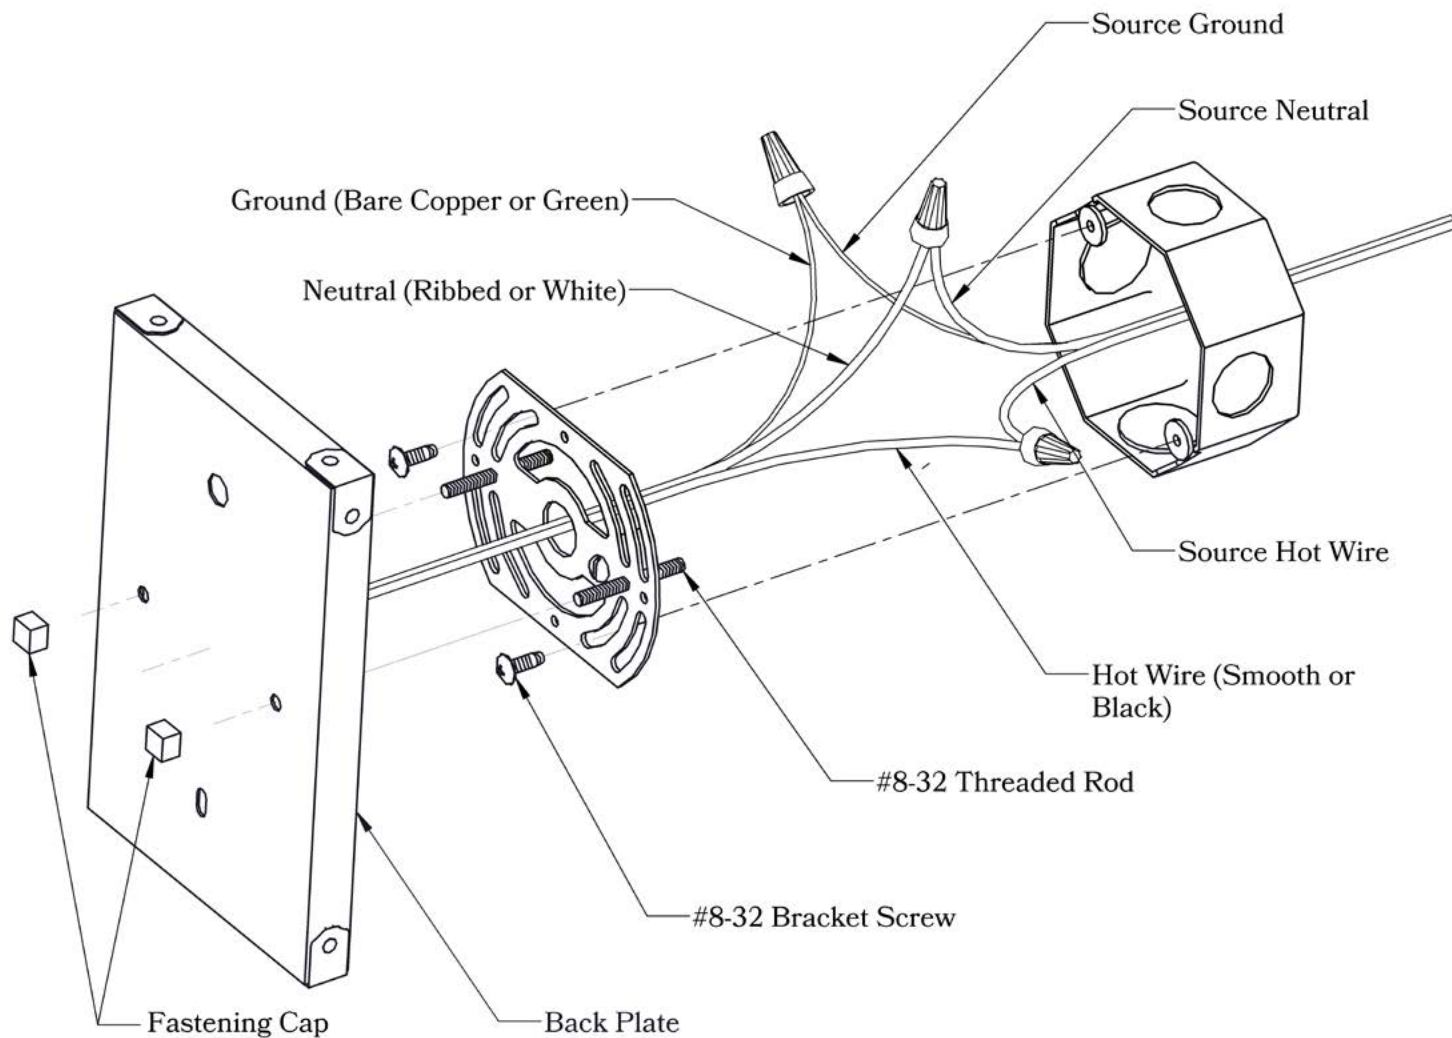

DIMENSIONS

Roof Width	6"
Body Width	4 3/4"
Lantern Height	7 1/2"
Height	11 1/4"
Projection	8 3/4"
Mounting Plate	4 1/2" x 5 1/2"

ELECTRICAL SPECS

UL Rating	Damp
Voltage	120V
Socket Type	Medium Base - E26
Number of Light Bulbs	1
Max Wattage per Bulb	60W
LED Bulb	Supplied
Dimmable	Yes

ADDITIONAL INFORMATION

Manufacturer	Old California
Mounting Location	Interior and Exterior
Material	Brass
Multiple Overlay Options	Yes
Bottom Glass Panels	Included

OVERLAYS AVAILABLE IN THIS SERIES

Arrow

Gamble

Raymond

Double T

Glass Only

MOUNTING INSTRUCTIONS • Wall Mount With Caps**CAUTION—DISCONNECT POWER**

Always shut off power when installing or repairing this (or any other) electrical appliance. Failure to do so may result in severe injury or death. This product must be installed in accordance with applicable installation codes by a person familiar with the construction and operation of the product, and the hazards involved.