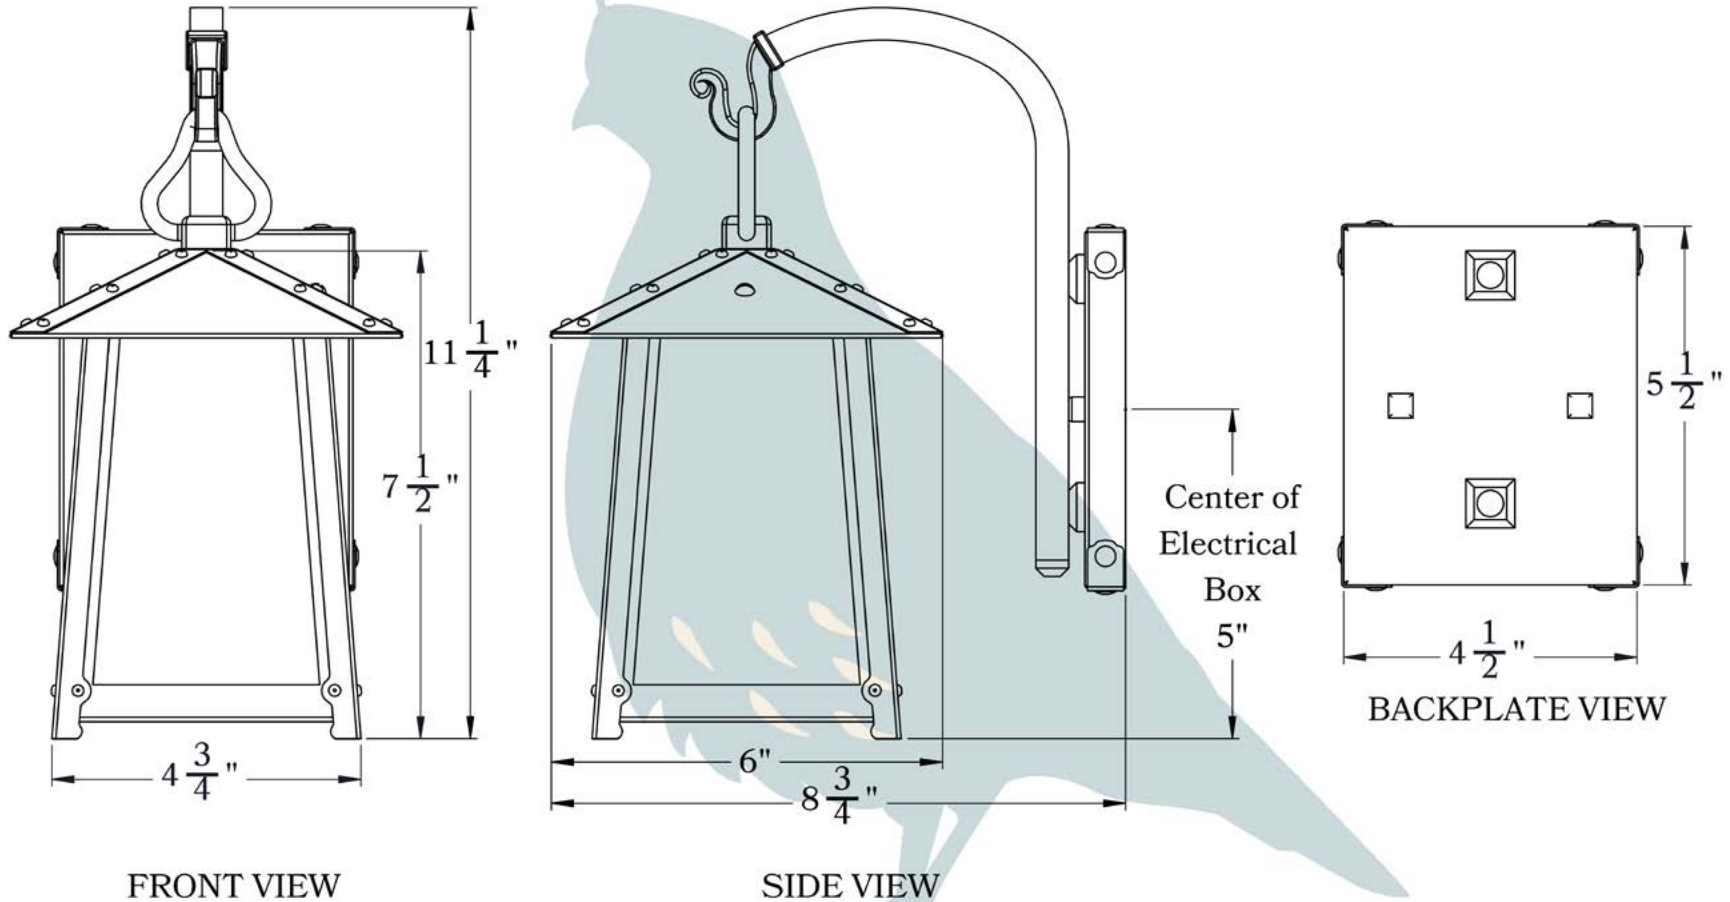

PRODUCT NO. 642-1

THE POPLAR GLEN SERIES
Hook Arm Sconce
SMALL

OLD CALIFORNIA
FINE LIGHTING &
HOME GOODS

Small

PRODUCT No.	642-1	LAMP BASE	Medium Base (E26)
TITLE	Poplar Glen	MAX WATTAGE	60W
UL RATING	Damp	VOLTAGE	120V

DIMENSIONS

Roof Width	6"
Body Width	4 3/4"
Lantern Height	7 1/2"
Height	11 1/4"
Projection	8 3/4"
Mounting Plate	4 1/2" x 5 1/2"

ELECTRICAL SPECS

UL Rating	Damp
Voltage	120V
Socket Type	Medium Base - E26
Number of Light Bulbs	1
Max Wattage per Bulb	60W
LED Bulb	Supplied
Dimmable	Yes

ADDITIONAL INFORMATION

Manufacturer	Old California
Mounting Location	Interior and Exterior
Material	Brass
Multiple Overlay Options	Yes
Bottom Glass Panels	Included

OVERLAYS AVAILABLE IN THIS SERIES

Arrow

Gamble

Raymond

Double T

Glass Only

MOUNTING INSTRUCTIONS • Wall Mount With Caps**CAUTION—DISCONNECT POWER**

Always shut off power when installing or repairing this (or any other) electrical appliance. Failure to do so may result in severe injury or death. This product must be installed in accordance with applicable installation codes by a person familiar with the construction and operation of the product, and the hazards involved.