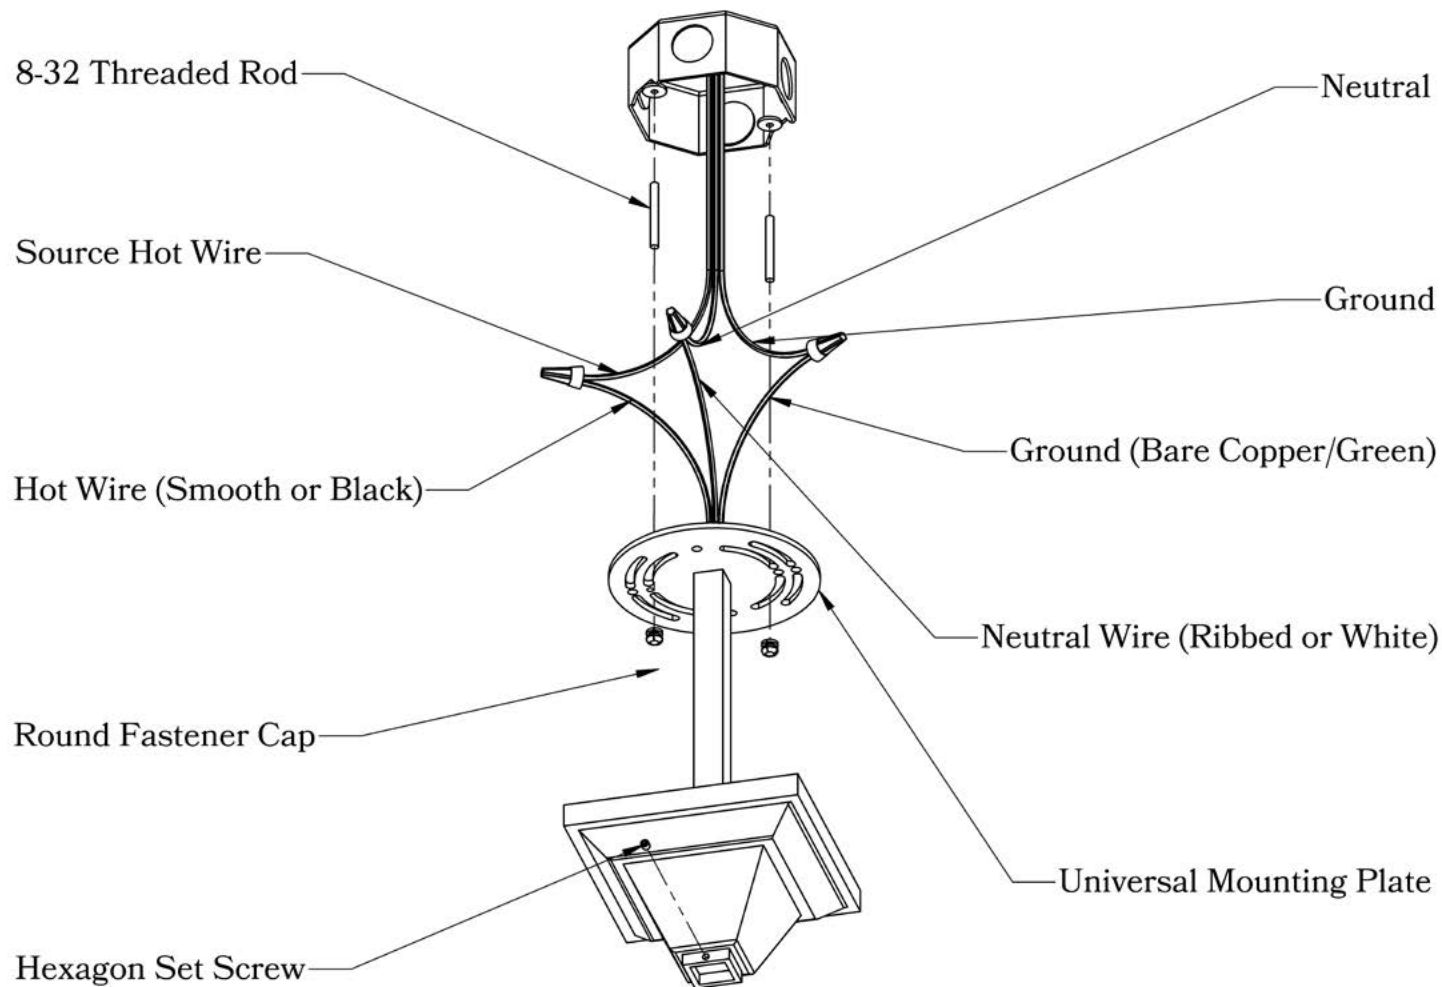

DIMENSIONS

Chandelier Width	25"
Minimum Height	22"
Lantern Roof Width	6"
Lantern Body Width	4 3/4"
Lantern Height	7 1/2"
Ceiling Mounting Plate	5"

ELECTRICAL SPECS

UL Rating	Damp
Voltage	120V
Socket Type	Medium Base - E26
Number of Light Bulbs	4
Max Wattage per Bulb	60W
LED Bulb	Supplied
Dimmable	Yes

ADDITIONAL INFORMATION

Manufacturer	Old California
Mounting Location	Interior and Exterior
Material	Brass
Multiple Overlay Options	Yes
Bottom Glass Panels	Included

OVERLAYS AVAILABLE IN THIS SERIES

Arrow

Gamble

Raymond

Double T

Glass Only

MOUNTING INSTRUCTIONS • Ceiling Mount with Sliding Canopy**CAUTION—DISCONNECT POWER**

Always shut off power when installing or repairing this (or any other) electrical appliance. Failure to do so may result in severe injury or death. This product must be installed in accordance with applicable installation codes by a person familiar with the construction and operation of the product, and the hazards involved.