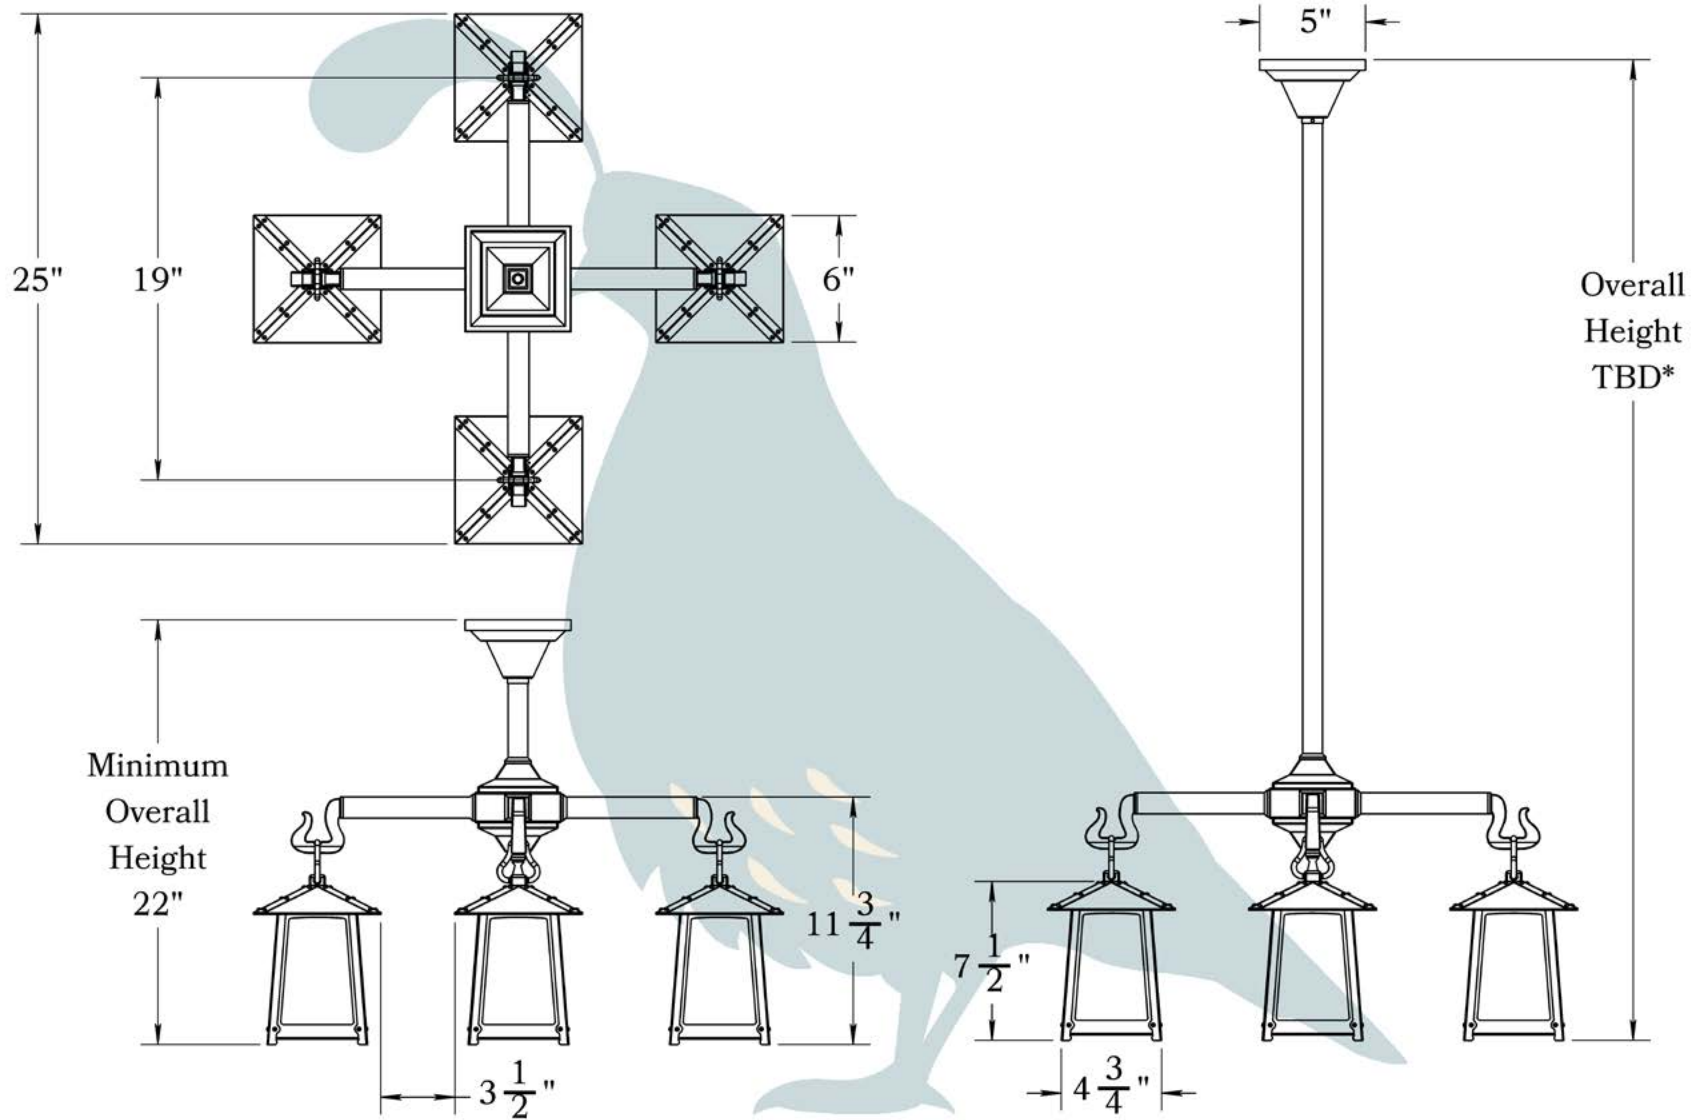

PRODUCT NO. 642-34HK

THE POPLAR GLEN SERIES

Chandelier

FOUR LANTERNS

OLD CALIFORNIA
FINE LIGHTING &
HOME GOODS

Overall Height TBD*

Minimum Overall Height 22"

*TBD: To Be Determined

OLD CALIFORNIA
 975 N ENTERPRISE ST • ORANGE, CA 92867

PRODUCT No. | 642-34HK
 TITLE | Poplar Glen
 UL RATING | Damp

LAMP BASE | Medium Base (E26)
 MAX WATTAGE | 4-60W
 VOLTAGE | 120V

PROPRIETARY AND CONFIDENTIAL
 The information contained in this drawing is the sole property of Old California. Any reproduction in part or as a whole without written permission from Old California is prohibited.

DIMENSIONS

Chandelier Width	25"
Minimum Height	22"
Lantern Roof Width	6"
Lantern Body Width	4 3/4"
Lantern Height	7 1/2"
Ceiling Mounting Plate	5"

ELECTRICAL SPECS

UL Rating	Damp
Voltage	120V
Socket Type	Medium Base - E26
Number of Light Bulbs	4
Max Wattage per Bulb	60W
LED Bulb	Supplied
Dimmable	Yes

ADDITIONAL INFORMATION

Manufacturer	Old California
Mounting Location	Interior and Exterior
Material	Brass
Multiple Overlay Options	Yes
Bottom Glass Panels	Included

OVERLAYS AVAILABLE IN THIS SERIES

Arrow