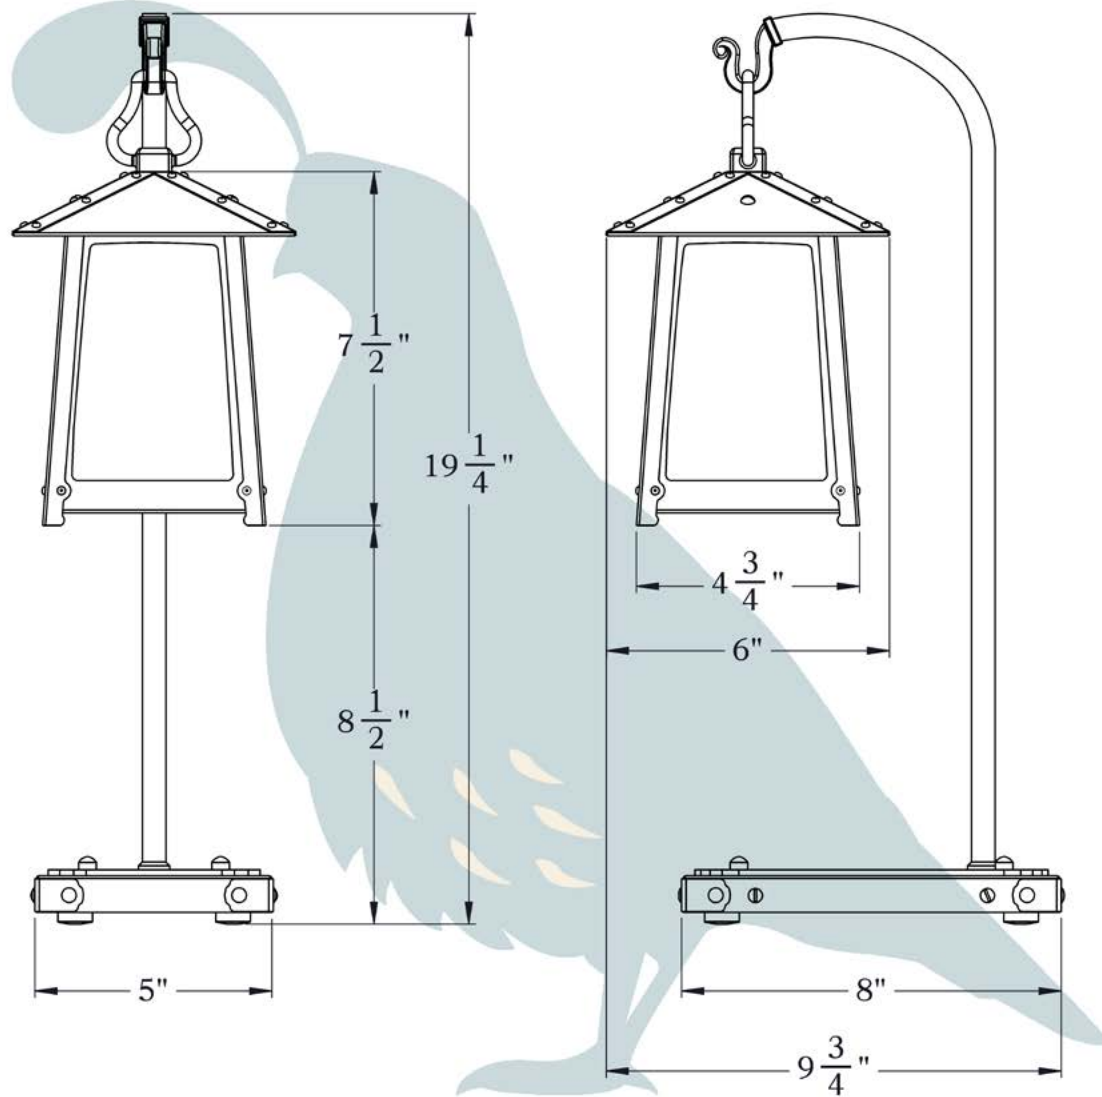

THE POPLAR GLEN SERIES
Table Lamp

OLD CALIFORNIA
FINE LIGHTING &
HOME GOODS

975 N ENTERPRISE ST • ORANGE, CA 92867

PRODUCT No. | 642-71
 TITLE | Poplar Glen
 UL RATING | Not Rated

LAMP BASE | Medium Base (E26)
 WATTAGE | 60W
 VOLTAGE | 120V

DIMENSIONS

| | |
|--------------------|---------|
| Height | 19 1/4" |
| Width | 9 3/4" |
| Lantern Roof Width | 6" |
| Lantern Body Width | 4 3/4" |
| Lantern Height | 7 1/2" |
| Base | 8" x 5" |

ELECTRICAL SPECS

OVERLAYS AVAILABLE IN THIS SERIES

Arrow

Gamble

Raymond

Double T

Glass Only