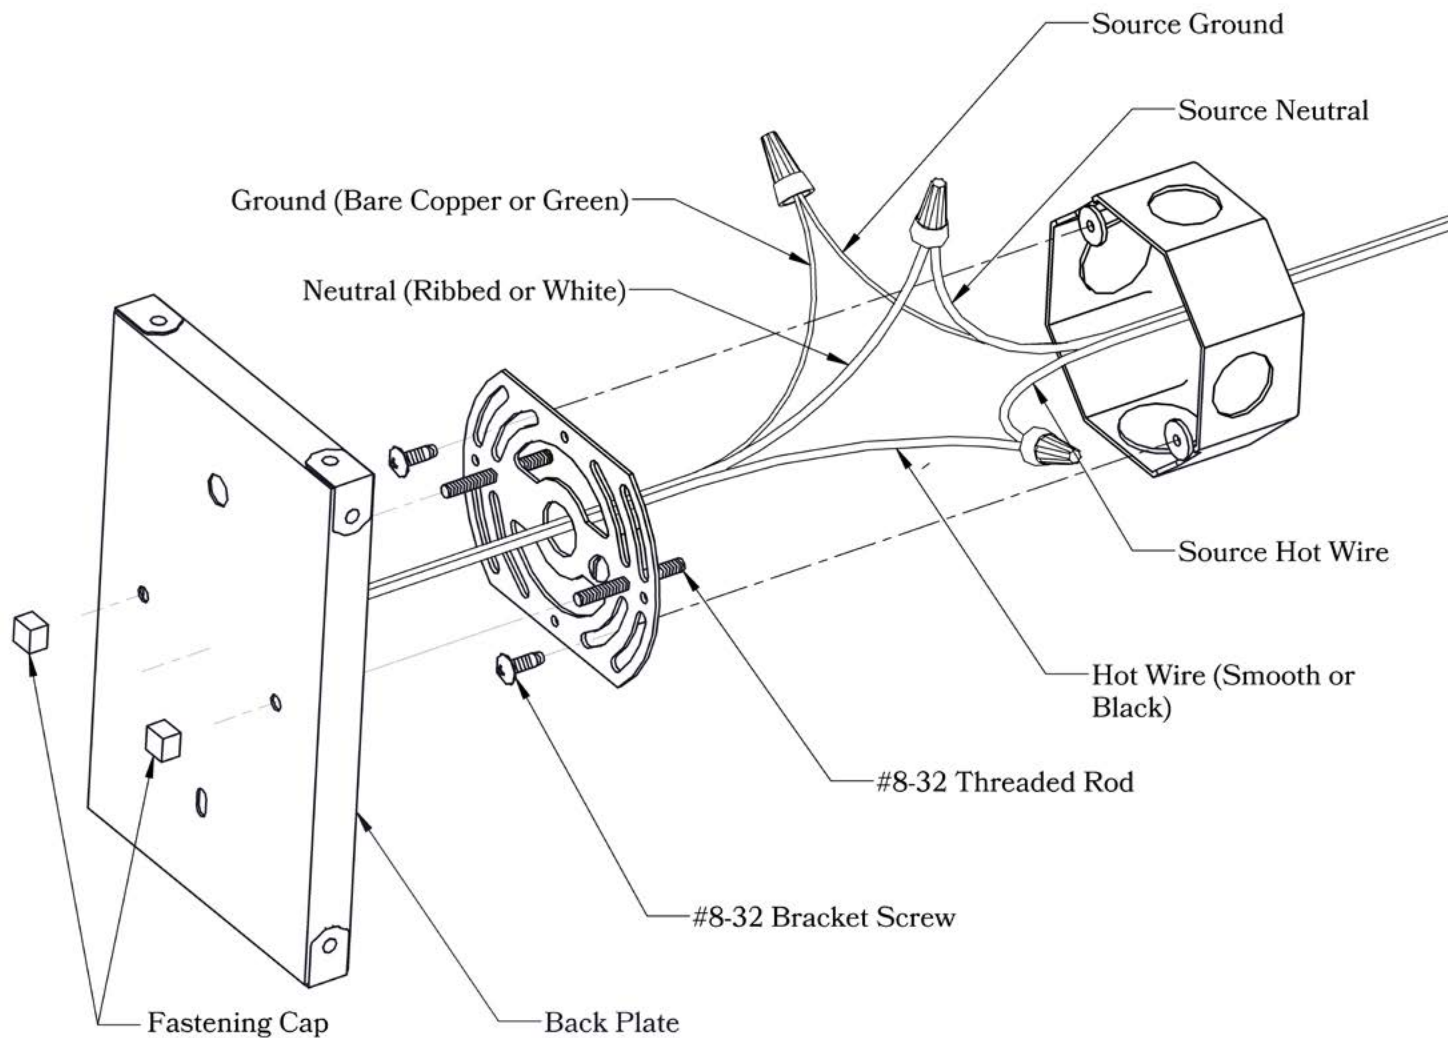

MOUNTING INSTRUCTIONS • Wall Mount With Caps

CAUTION—DISCONNECT POWER

Always shut off power when installing or repairing this (or any other) electrical appliance. Failure to do so may result in severe injury or death. This product must be installed in accordance with applicable installation codes by a person familiar with the construction and operation of the product, and the hazards involved.