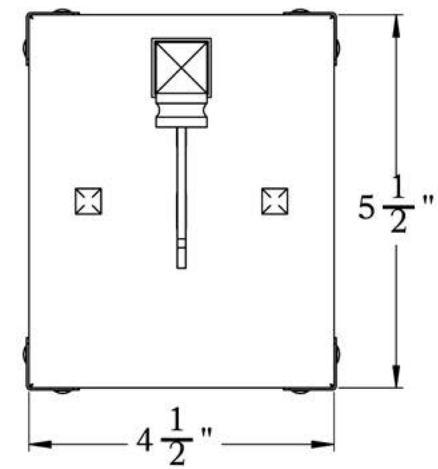

THE POPLAR GLEN SERIES
Straight Arm Sconce
SMALL

OLD CALIFORNIA
FINE LIGHTING &
HOME GOODS

Small

FRONT VIEW

SIDE VIEW

BACKPLATE VIEW

Old CALIFORNIA
 975 N ENTERPRISE ST • ORANGE, CA 92867

PRODUCT No.	642-8	LAMP BASE	Medium Base (E26)
TITLE	Poplar Glen	MAX WATTAGE	60W
UL RATING	Wet	VOLTAGE	120V

DIMENSIONS

Roof Width	6"
Body Width	4 3/4"
Lantern Height	7 1/2"
Height	9 1/4"
Projection	7 3/4"
Mounting Plate	4 1/2" x 5 1/2"

OVERLAYS AVAILABLE IN THIS SERIES

Arrow

Gamble

Raymond

Double T

Glass Only

ELECTRICAL SPECS

UL Rating	Wet
Voltage	120V
Socket Type	Medium Base - E26
Number of Light Bulbs	1
Max Wattage per Bulb	60W
LED Bulb	Supplied
Dimmable	Yes

ADDITIONAL INFORMATION

Manufacturer	Old California
Mounting Location	Interior and Exterior
Material	Brass
Multiple Overlay Options	Yes
Bottom Glass Panels	Included