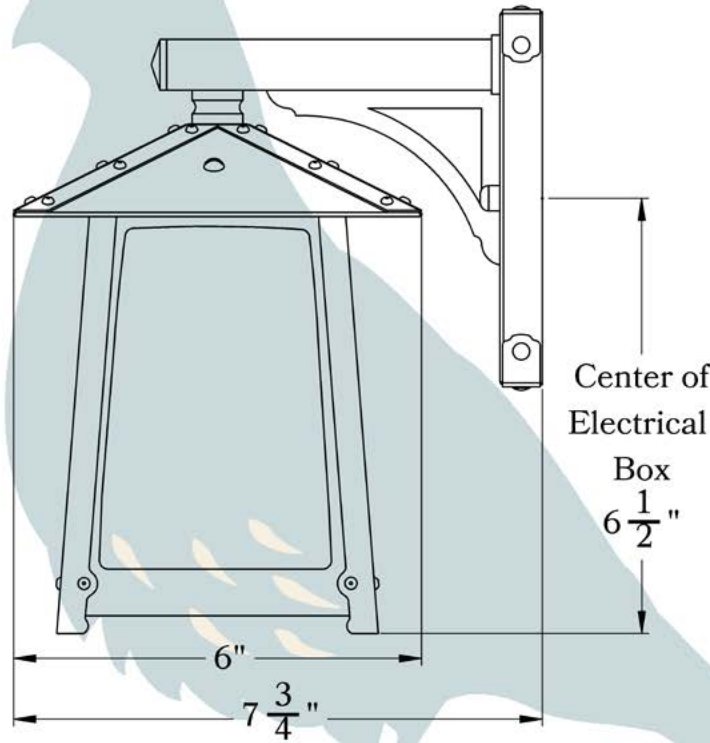

THE POPLAR GLEN SERIES
Straight Arm Sconce
SMALL

OLD CALIFORNIA
FINE LIGHTING &
HOME GOODS

Small

FRONT VIEW

SIDE VIEW

BACKPLATE VIEW

Old CALIFORNIA
 975 N ENTERPRISE ST • ORANGE, CA 92867

PRODUCT No.	642-8	LAMP BASE	Medium Base (E26)
TITLE	Poplar Glen	MAX WATTAGE	60W
UL RATING	Wet	VOLTAGE	120V

DIMENSIONS

Roof Width	6"
Body Width	4 3/4"
Lantern Height	7 1/2"
Height	9 1/4"
Projection	7 3/4"
Mounting Plate	4 1/2" x 5 1/2"

OVERLAYS AVAILABLE IN THIS SERIES

Arrow

Gamble

Raymond

Double T

Glass Only

ELECTRICAL SPECS

UL Rating	Wet
Voltage	120V
Socket Type	Medium Base - E26
Number of Light Bulbs	1
Max Wattage per Bulb	60W
LED Bulb	Supplied
Dimmable	Yes

ADDITIONAL INFORMATION

Manufacturer	Old California
Mounting Location	Interior and Exterior
Material	Brass
Multiple Overlay Options	Yes
Bottom Glass Panels	Included