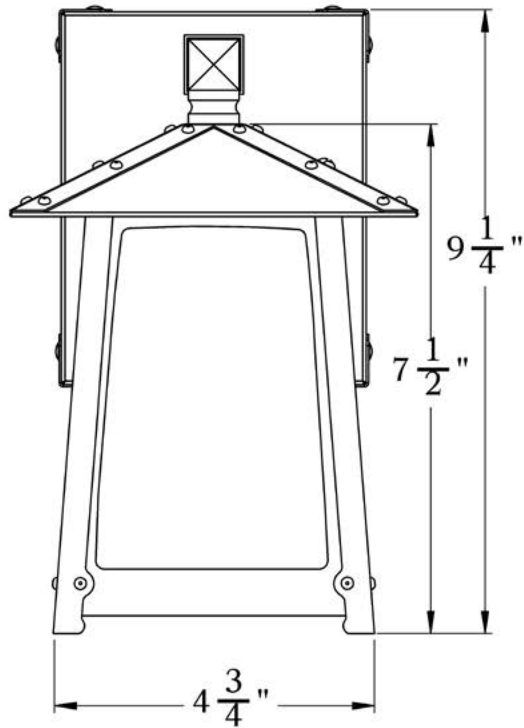

THE POPLAR GLEN SERIES
Straight Arm Sconce
SMALL

OLD CALIFORNIA
FINE LIGHTING &
HOME GOODS

Small

FRONT VIEW

SIDE VIEW

BACKPLATE VIEW

Old CALIFORNIA
 975 N ENTERPRISE ST • ORANGE, CA 92867

PRODUCT No.	642-8	LAMP BASE	Medium Base (E26)
TITLE	Poplar Glen	MAX WATTAGE	60W
UL RATING	Wet	VOLTAGE	120V

DIMENSIONS

Roof Width	6"
Body Width	4 3/4"
Lantern Height	7 1/2"
Height	9 1/4"
Projection	7 3/4"
Mounting Plate	4 1/2" x 5 1/2"

OVERLAYS AVAILABLE IN THIS SERIES

Arrow

Gamble

Raymond

Double T

Glass Only

ELECTRICAL SPECS

UL Rating	Wet
Voltage	120V
Socket Type	Medium Base - E26
Number of Light Bulbs	1
Max Wattage per Bulb	60W
LED Bulb	Supplied
Dimmable	Yes

ADDITIONAL INFORMATION

Manufacturer	Old California
Mounting Location	Interior and Exterior
Material	Brass
Multiple Overlay Options	Yes
Bottom Glass Panels	Included