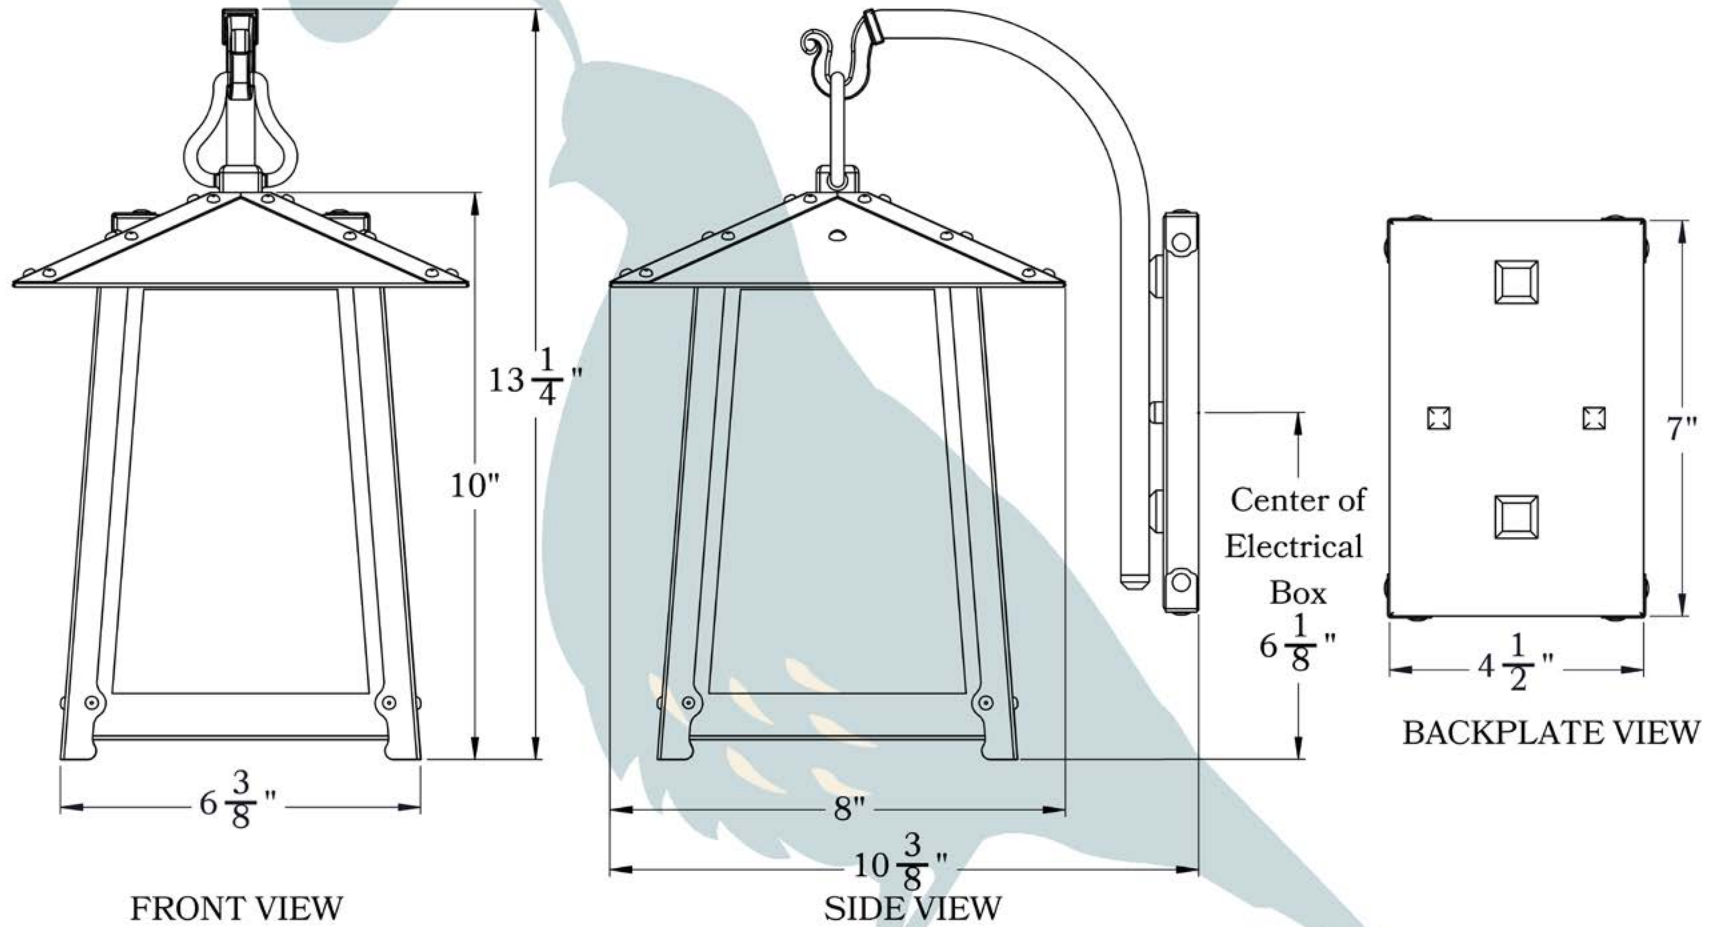

PRODUCT NO. 643-1

THE POPLAR GLEN SERIES
Hook Arm Sconce
MEDIUM

OLD CALIFORNIA
FINE LIGHTING &
HOME GOODS

Medium

PRODUCT No.	643-1	LAMP BASE	Medium Base (E26)
TITLE	Poplar Glen	MAX WATTAGE	100W
UL RATING	Damp	VOLTAGE	120V

DIMENSIONS

Roof Width	8"
Body Width	6 3/8"
Lantern Height	10"
Height	13 1/4"
Projection	10 3/8"
Mounting Plate	4 1/2" x 7"

ELECTRICAL SPECS

UL Rating	Damp
Voltage	120V
Socket Type	Medium Base - E26
Number of Light Bulbs	1
Max Wattage per Bulb	100W
LED Bulb	Supplied
Dimmable	Yes

ADDITIONAL INFORMATION

Manufacturer	Old California
Mounting Location	Interior and Exterior
Material	Brass
Multiple Overlay Options	Yes
Bottom Glass Panels	Included

OVERLAYS AVAILABLE IN THIS SERIES

Arrow

Gamble

Raymond

Double T

Glass Only

MOUNTING INSTRUCTIONS • Wall Mount With Caps**CAUTION—DISCONNECT POWER**

Always shut off power when installing or repairing this (or any other) electrical appliance. Failure to do so may result in severe injury or death. This product must be installed in accordance with applicable installation codes by a person familiar with the construction and operation of the product, and the hazards involved.