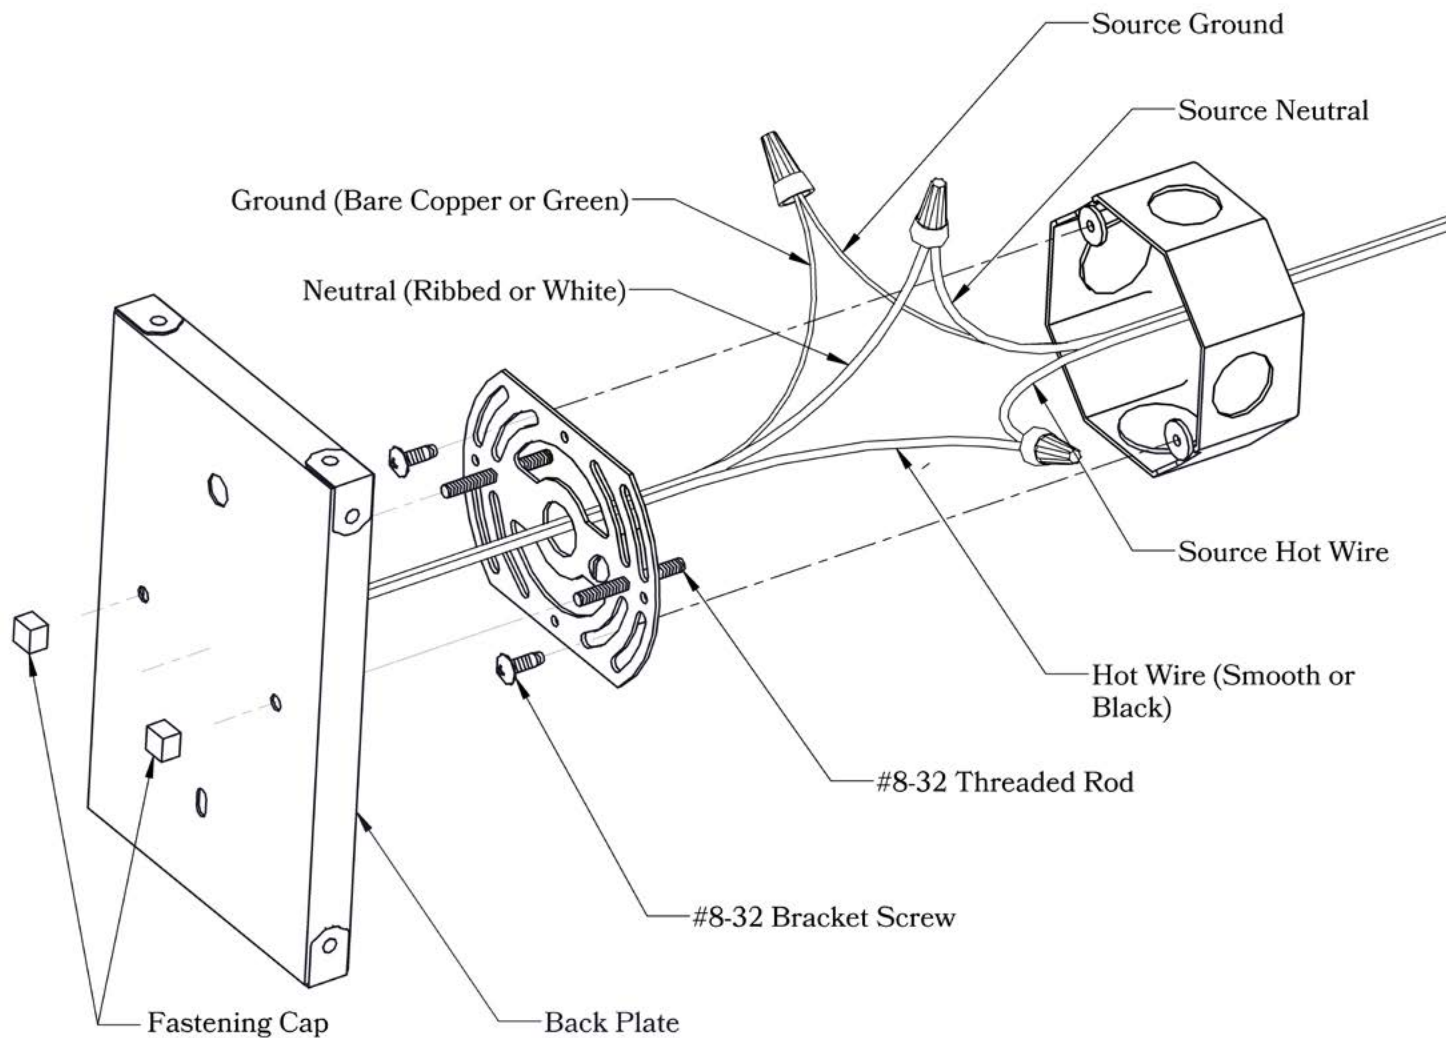

DIMENSIONS

Roof Width	8"
Body Width	6 3/8"
Lantern Height	10"
Height	13 1/4"
Projection	10 3/8"
Mounting Plate	4 1/2" x 7"

ELECTRICAL SPECS

UL Rating	Damp
Voltage	120V
Socket Type	Medium Base - E26
Number of Light Bulbs	1
Max Wattage per Bulb	100W
LED Bulb	Supplied
Dimmable	Yes

ADDITIONAL INFORMATION

Manufacturer	Old California
Mounting Location	Interior and Exterior
Material	Brass
Multiple Overlay Options	Yes
Bottom Glass Panels	Included

OVERLAYS AVAILABLE IN THIS SERIES

Arrow

Gamble

Raymond

Double T

Glass Only

MOUNTING INSTRUCTIONS • Wall Mount With Caps**CAUTION—DISCONNECT POWER**

Always shut off power when installing or repairing this (or any other) electrical appliance. Failure to do so may result in severe injury or death. This product must be installed in accordance with applicable installation codes by a person familiar with the construction and operation of the product, and the hazards involved.