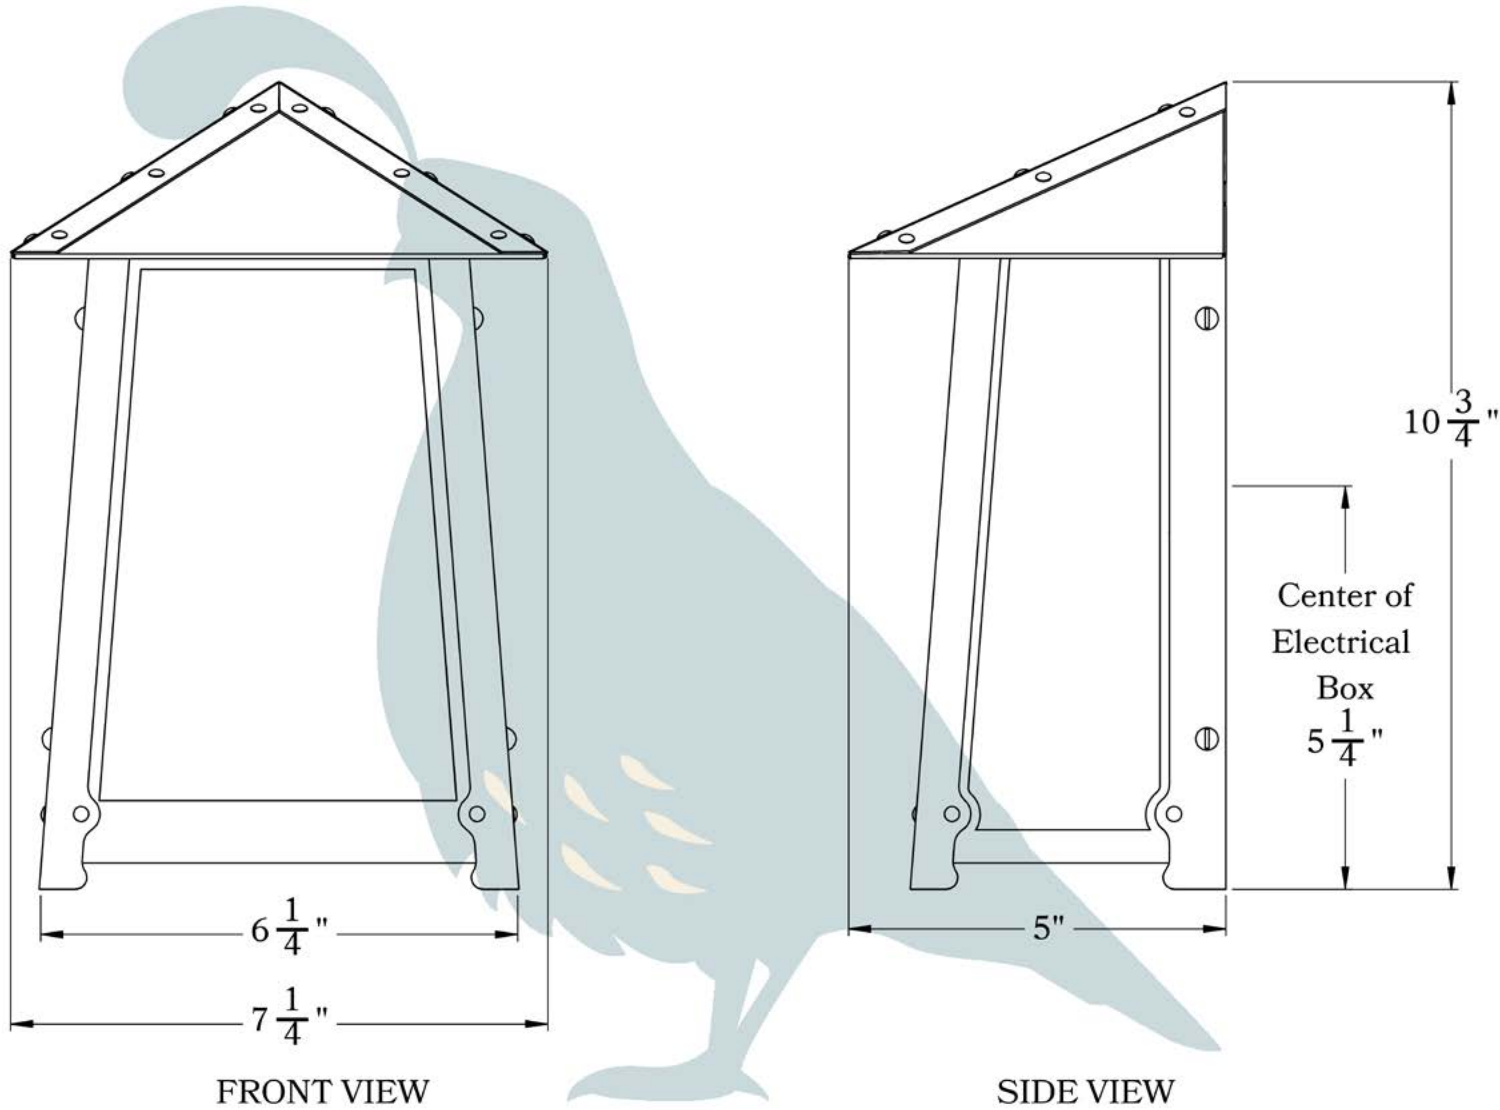

THE POPLAR GLEN SERIES
Flush Mount Sconce
MEDIUM

OLD CALIFORNIA
FINE LIGHTING &
HOME GOODS

Medium

OLD CALIFORNIA
 975 N ENTERPRISE ST • ORANGE, CA 92867

PRODUCT No. | 643-2
 TITLE | Poplar Glen
 UL RATING | Wet

LAMP BASE | Medium Base (E26)
 MAX WATTAGE | 60W
 VOLTAGE | 120V

PROPRIETARY AND CONFIDENTIAL
 The information contained in this drawing is the sole property of Old California. Any reproduction in part or as a whole without written permission from Old California is prohibited.

DIMENSIONS

Roof Width	7 1/4"
Body Width	6 1/4"
Height	10 3/4"
Projection	5"

OVERLAYS AVAILABLE IN THIS SERIES

Arrow

Gamble

Raymond

ELECTRICAL SPECS

UL Rating	Wet
Voltage	120V
Socket Type	Medium Base - E26
Number of Light Bulbs	1
Max Wattage per Bulb	60W
LED Bulb	Supplied
Dimmable	Yes

Double T

Glass Only

ADDITIONAL INFORMATION

Manufacturer	Old California
Mounting Location	Interior and Exterior
Material	Brass
Multiple Overlay Options	Yes
Bottom Glass Panels	Included

MOUNTING INSTRUCTIONS • Flush Wall Mount Version 1**CAUTION—DISCONNECT POWER**