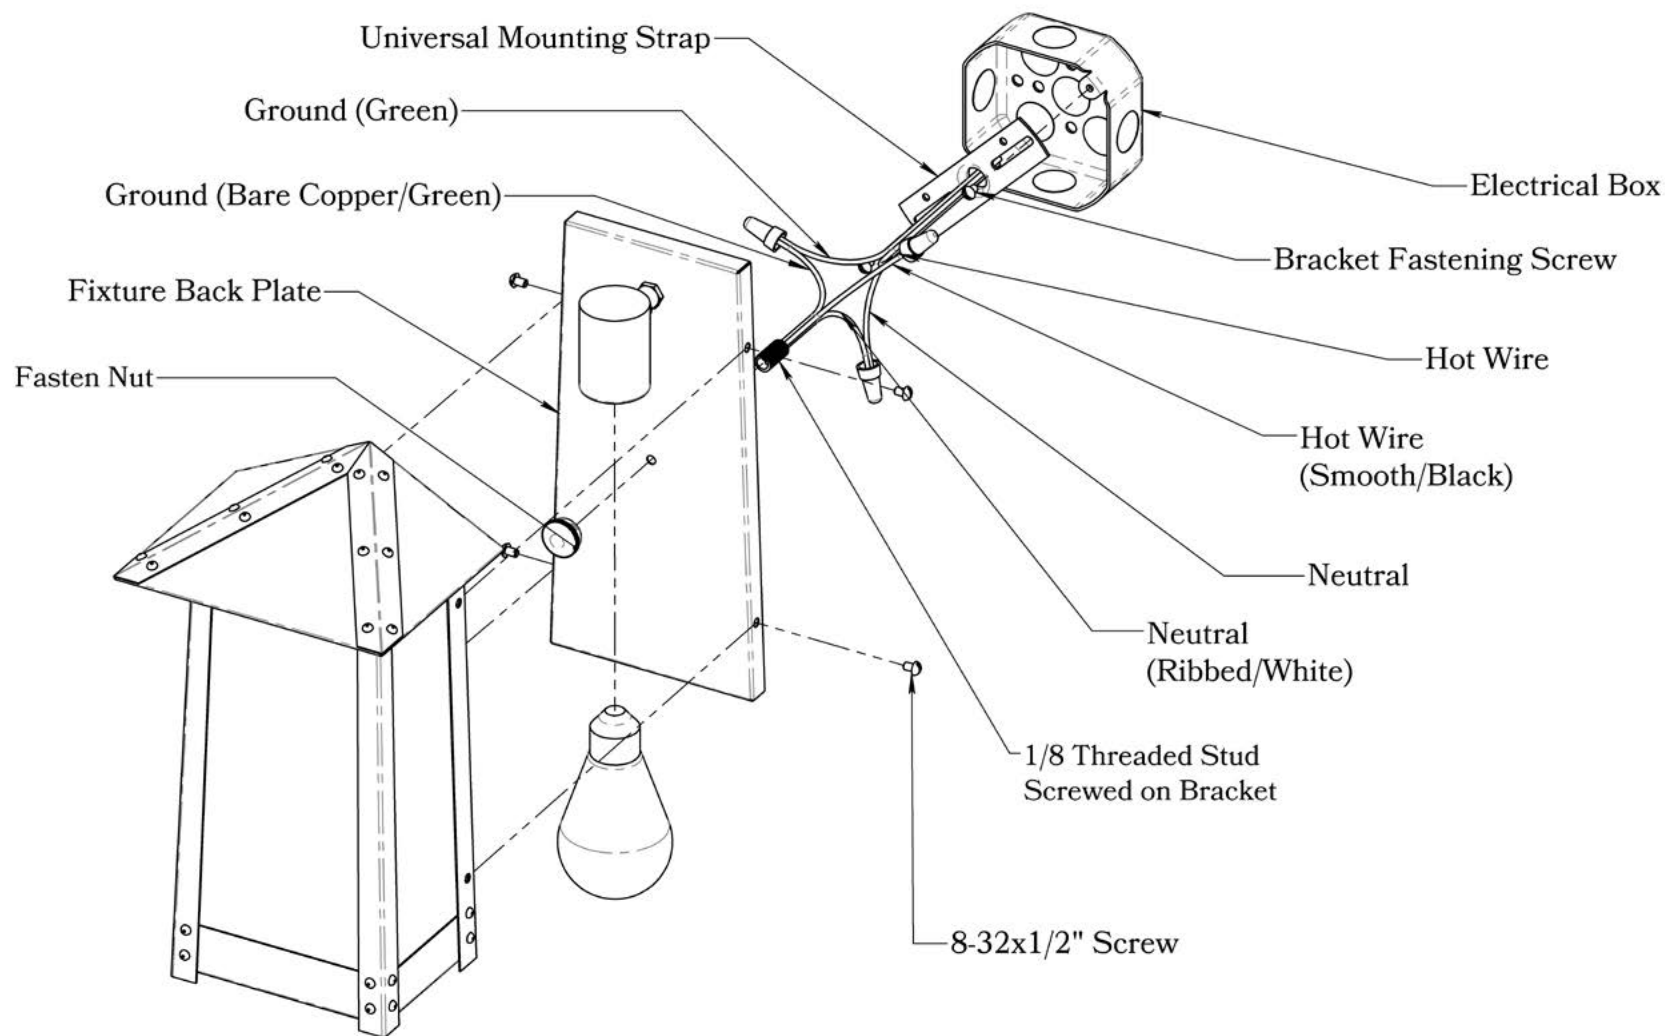

DIMENSIONS

Roof Width	7 1/4"
Body Width	6 1/4"
Height	10 3/4"
Projection	5"

OVERLAYS AVAILABLE IN THIS SERIES

Arrow

Gamble

Raymond

ELECTRICAL SPECS

UL Rating	Wet
Voltage	120V
Socket Type	Medium Base - E26
Number of Light Bulbs	1
Max Wattage per Bulb	60W
LED Bulb	Supplied
Dimmable	Yes

Double T

Glass Only

ADDITIONAL INFORMATION

Manufacturer	Old California
Mounting Location	Interior and Exterior
Material	Brass
Multiple Overlay Options	Yes
Bottom Glass Panels	Included

MOUNTING INSTRUCTIONS • Flush Wall Mount Version 1**CAUTION—DISCONNECT POWER**