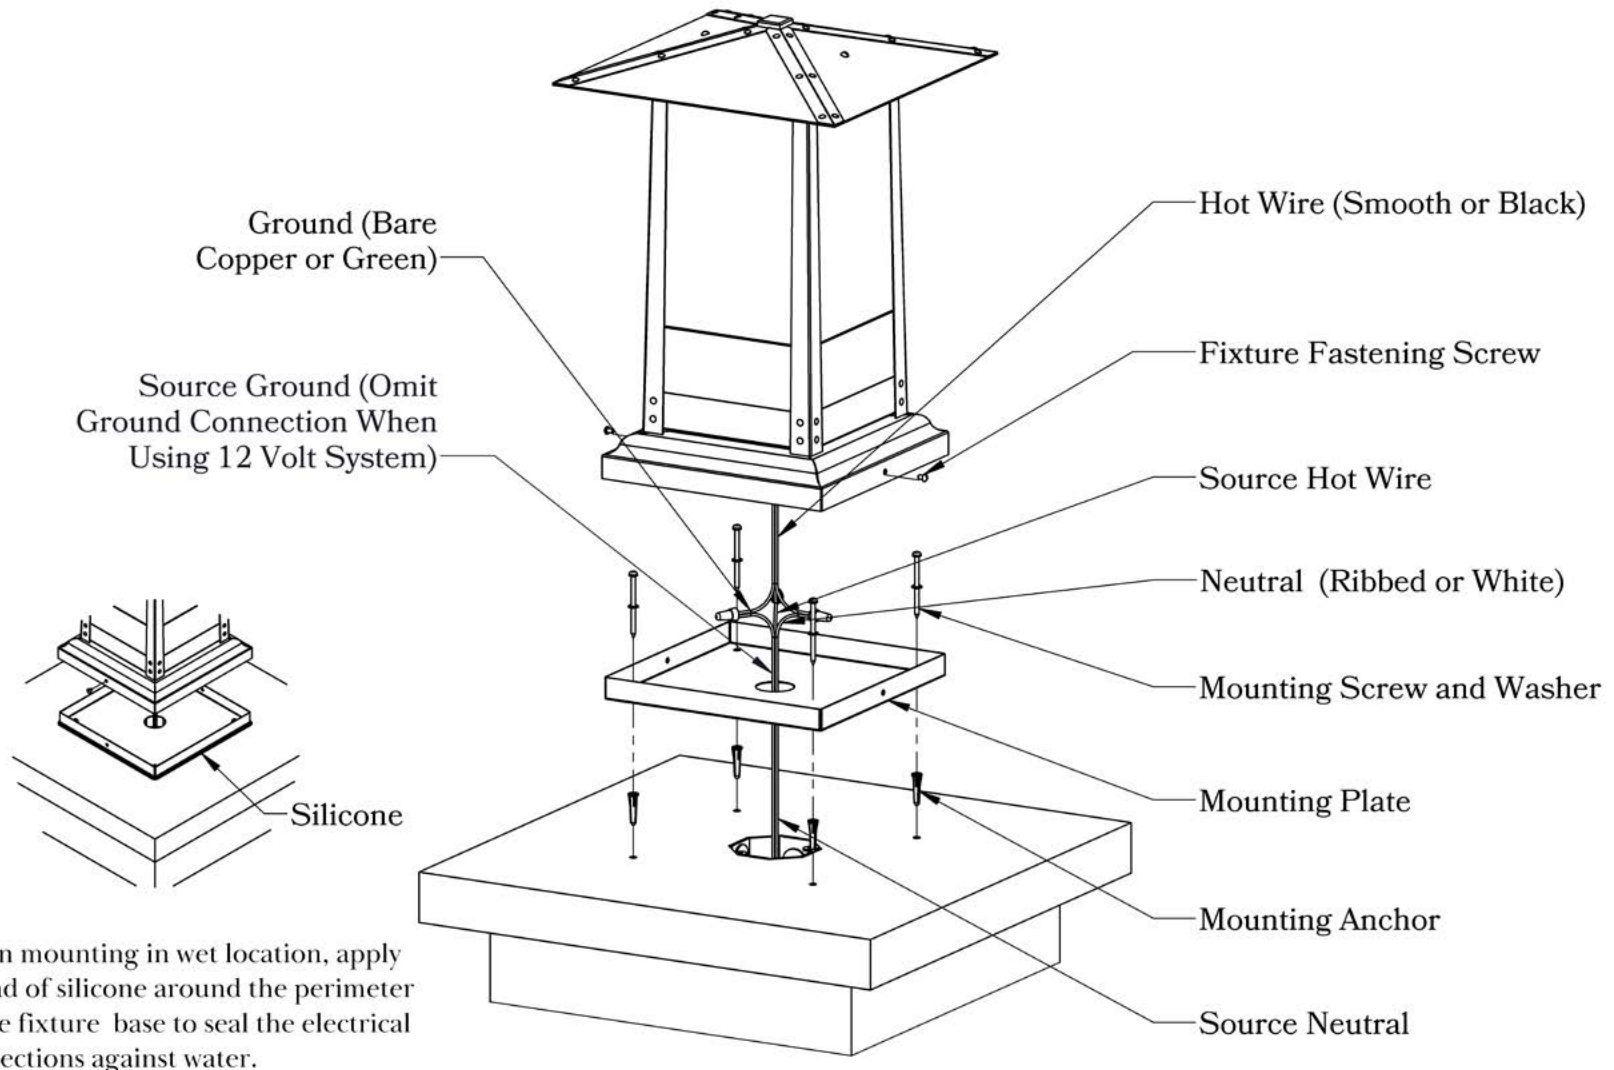

### DIMENSIONS

Roof Width 8"  
 Body Width 6 1/2"  
 Height 11 3/4"  
 Mounting Base 8"

### ELECTRICAL SPECS

UL Rating Wet  
 Voltage 12V or 120V  
 Socket Type Medium Base - E26  
 Number of Light Bulbs 1  
 Max Wattage per Bulb 100W  
 LED Bulb Supplied

Double T

Glass Only

## MOUNTING INSTRUCTIONS • Column Light Version Two

When mounting in wet location, apply a bead of silicone around the perimeter of the fixture base to seal the electrical connections against water.

**CAUTION—DISCONNECT POWER**