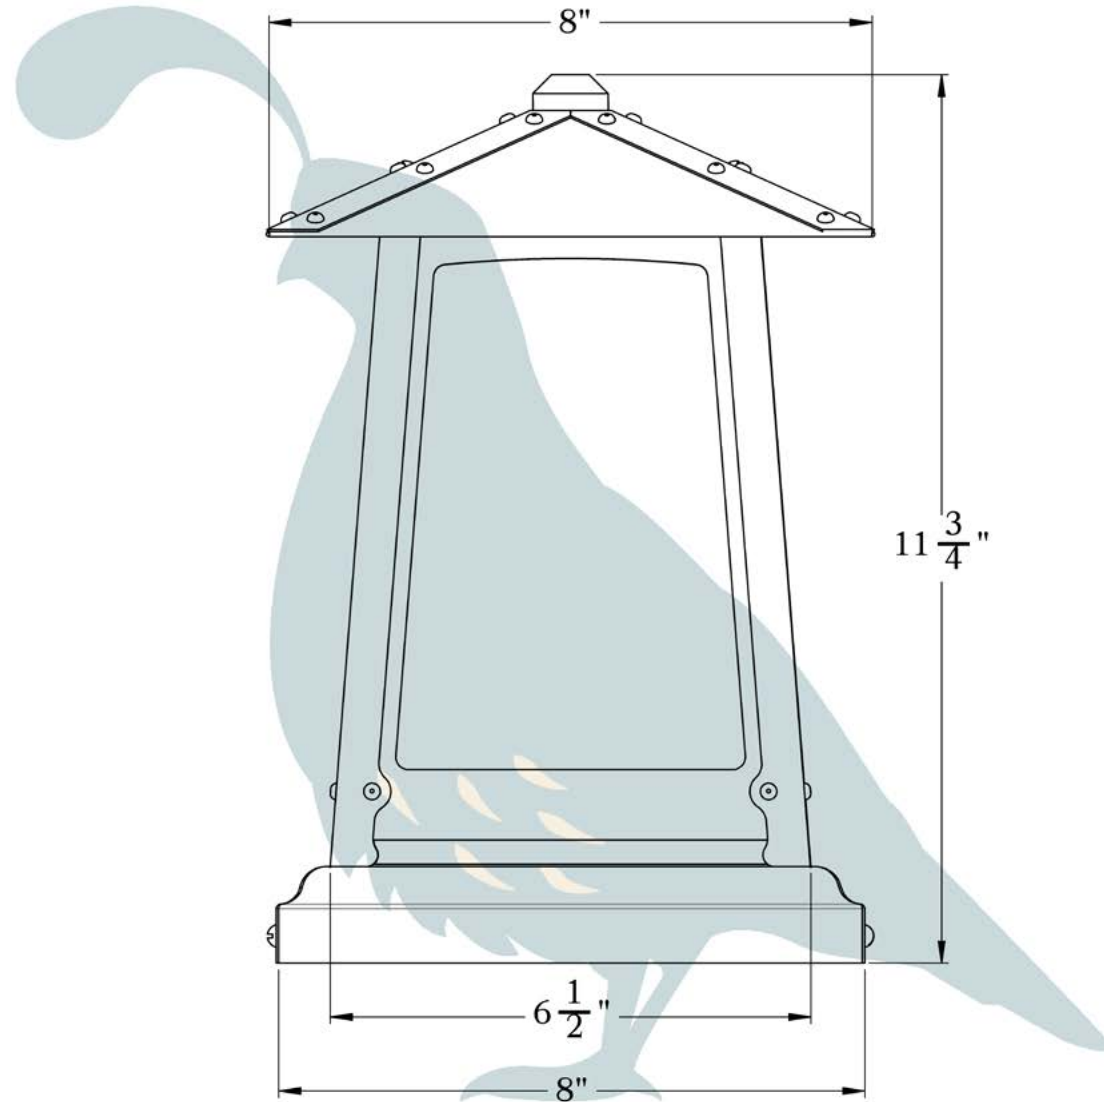

# Medium

  
975 N ENTERPRISE ST • ORANGE, CA 92867

PRODUCT No.	643-6	LAMP BASE	Medium Base (E26)
TITLE	Poplar Glen	MAX WATTAGE	100W
UL RATING	Wet	VOLTAGE	12V or 120V

**PROPRIETARY AND CONFIDENTIAL**  
The information contained in this drawing is the sole property of Old California. Any reproduction in part or as a whole without written permission from Old California is prohibited.

### DIMENSIONS

Roof Width 8"  
 Body Width 6 1/2"  
 Height 11 3/4"  
 Mounting Base 8"

## MOUNTING INSTRUCTIONS • Column Light Version Two

When mounting in wet location, apply a bead of silicone around the perimeter of the fixture base to seal the electrical connections against water.

**CAUTION—DISCONNECT POWER**