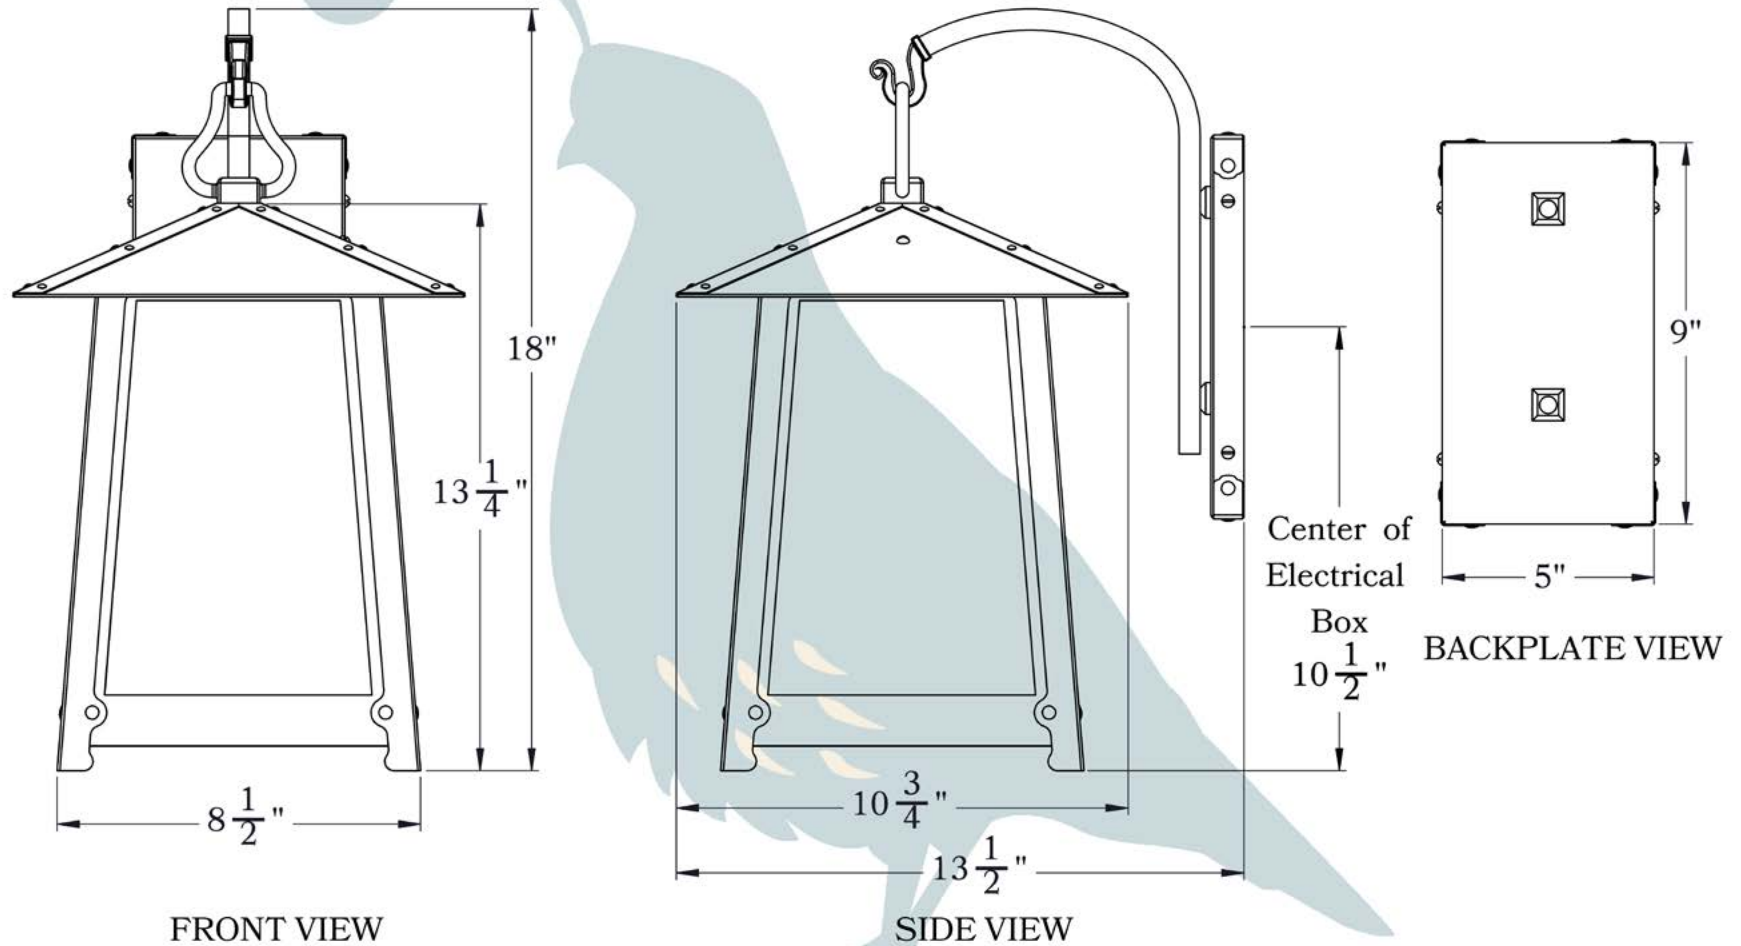

# Large

**OLD CALIFORNIA**  
 975 N ENTERPRISE ST • ORANGE, CA 92867

PRODUCT No.	644-1	LAMP BASE	Medium Base (E26)
TITLE	Poplar Glen	MAX WATTAGE	100W
UL RATING	Damp	VOLTAGE	120V

**PROPRIETARY AND CONFIDENTIAL**  
 The information contained in this drawing is the sole property of Old California. Any reproduction in part or as a whole without written permission from Old California is prohibited.

## DIMENSIONS

Roof Width	10 3/4"
Body Width	8 1/2"
Lantern Height	13 1/4"
Height	18"
Projection	13 1/2"
Mounting Plate	5" x 9"