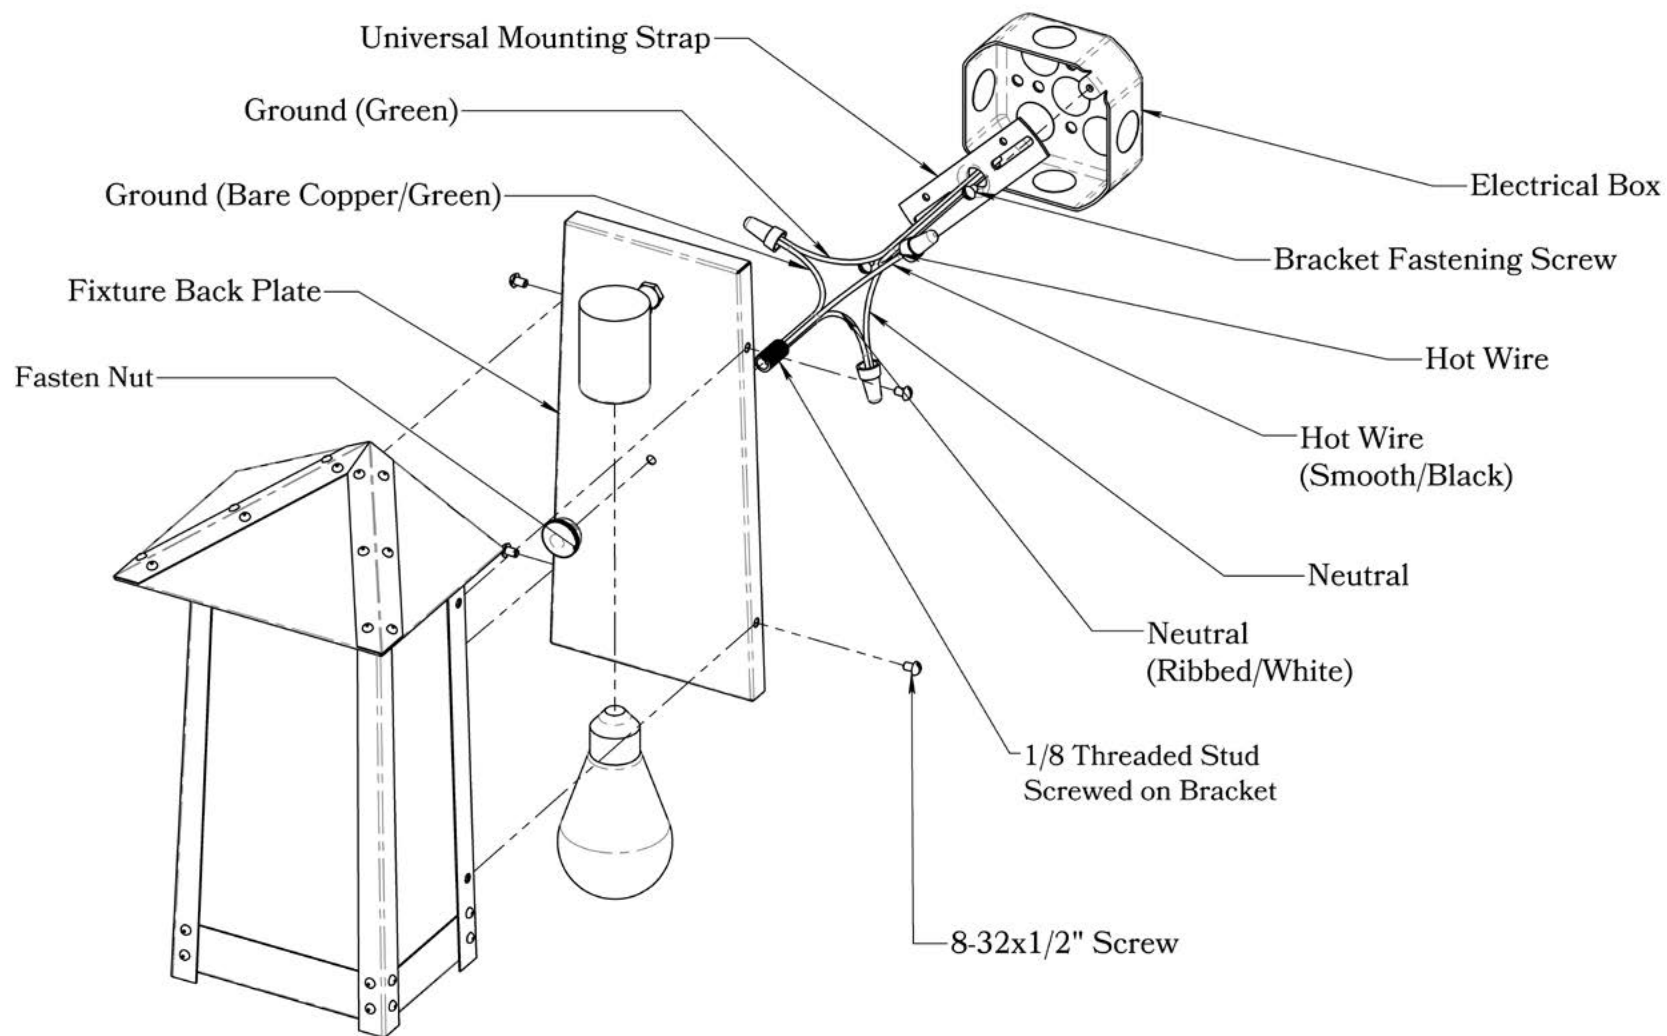

DIMENSIONS

Roof Width	9 3/4"
Body Width	8 3/4"
Height	14 1/2"
Projection	6 3/4"

OVERLAYS AVAILABLE IN THIS SERIES

Arrow

Gamble

Raymond

ELECTRICAL SPECS

UL Rating	Wet
Voltage	120V
Socket Type	Medium Base - E26
Number of Light Bulbs	1
Max Wattage per Bulb	100W
LED Bulb	Supplied
Dimmable	Yes

Double T

Glass Only

ADDITIONAL INFORMATION

Manufacturer	Old California
Mounting Location	Interior and Exterior
Material	Brass
Multiple Overlay Options	Yes
Bottom Glass Panels	Included

MOUNTING INSTRUCTIONS • Flush Wall Mount Version 1**CAUTION—DISCONNECT POWER**