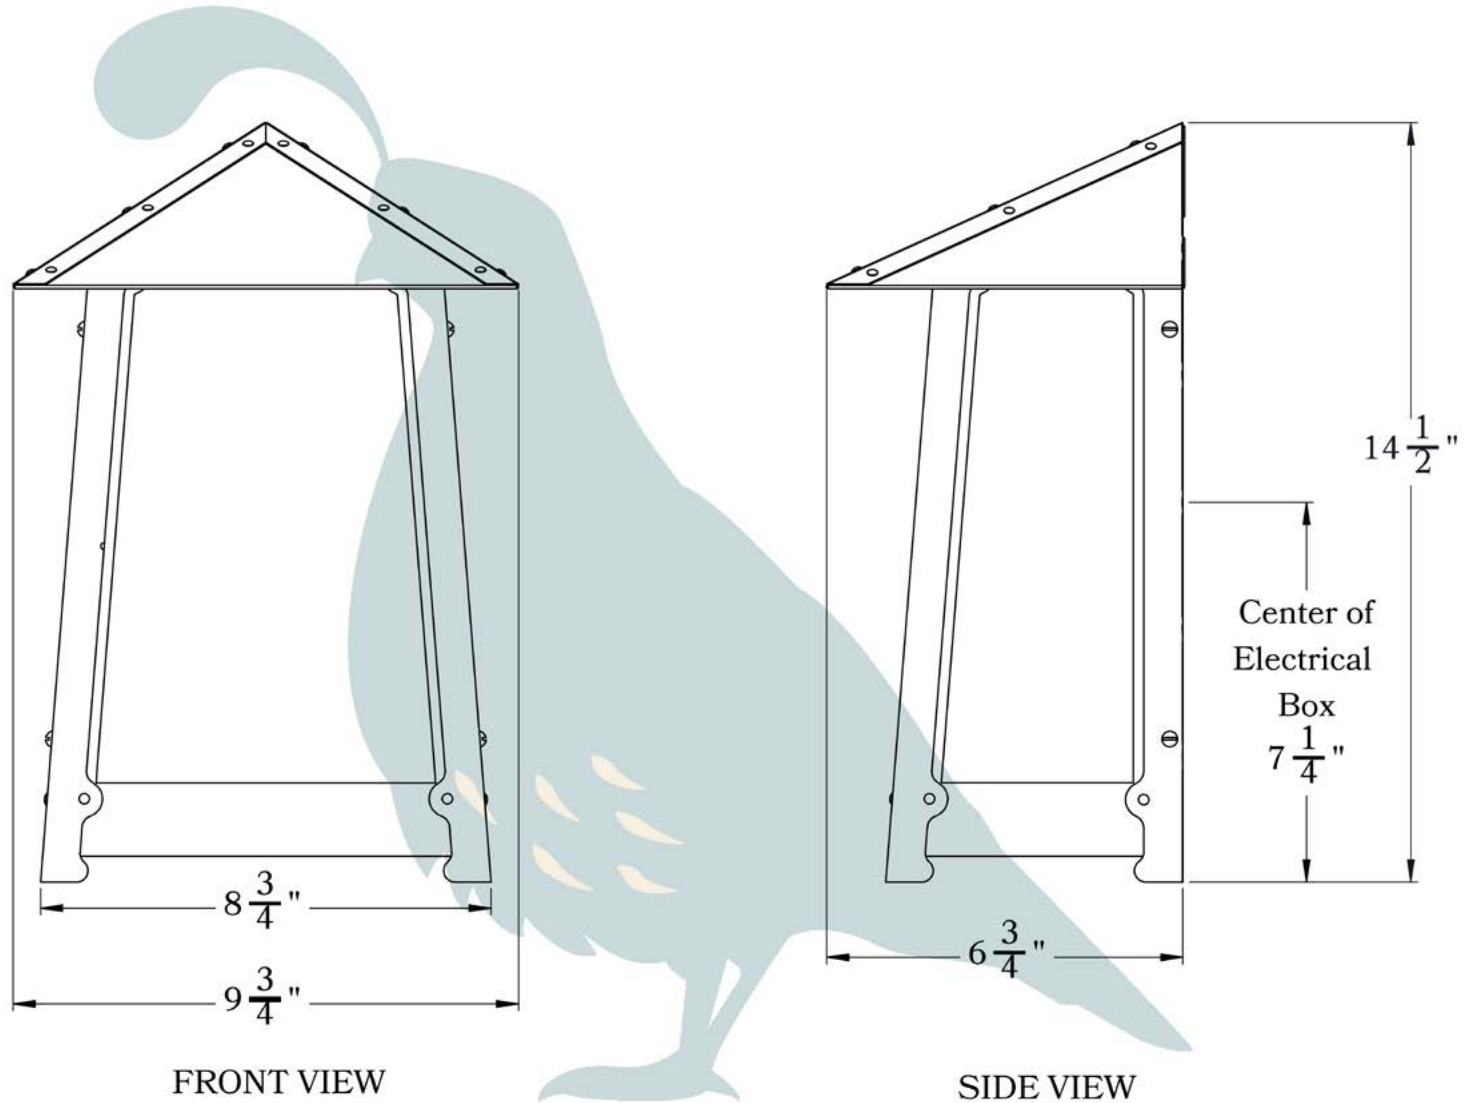

THE POPLAR GLEN SERIES
Flush Mount Sconce
LARGE

OLD CALIFORNIA
FINE LIGHTING &
HOME GOODS

Large

OLD CALIFORNIA
 975 N ENTERPRISE ST • ORANGE, CA 92867

PRODUCT No. | 644-2
 TITLE | Poplar Glen
 UL RATING | Wet

LAMP BASE | Medium Base (E26)
 MAX WATTAGE | 100W
 VOLTAGE | 120V

PROPRIETARY AND CONFIDENTIAL
 The information contained in this drawing is the sole property of Old California. Any reproduction in part or as a whole without written permission from Old California is prohibited.

DIMENSIONS

Roof Width	9 3/4"
Body Width	8 3/4"
Height	14 1/2"
Projection	6 3/4"

OVERLAYS AVAILABLE IN THIS SERIES

Arrow

Gamble

Raymond

ELECTRICAL SPECS

UL Rating	Wet
Voltage	120V
Socket Type	Medium Base - E26
Number of Light Bulbs	1
Max Wattage per Bulb	100W
LED Bulb	Supplied
Dimmable	Yes

Double T

Glass Only

ADDITIONAL INFORMATION

Manufacturer	Old California
Mounting Location	Interior and Exterior
Material	Brass
Multiple Overlay Options	Yes
Bottom Glass Panels	Included

MOUNTING INSTRUCTIONS • Flush Wall Mount Version 1**CAUTION—DISCONNECT POWER**