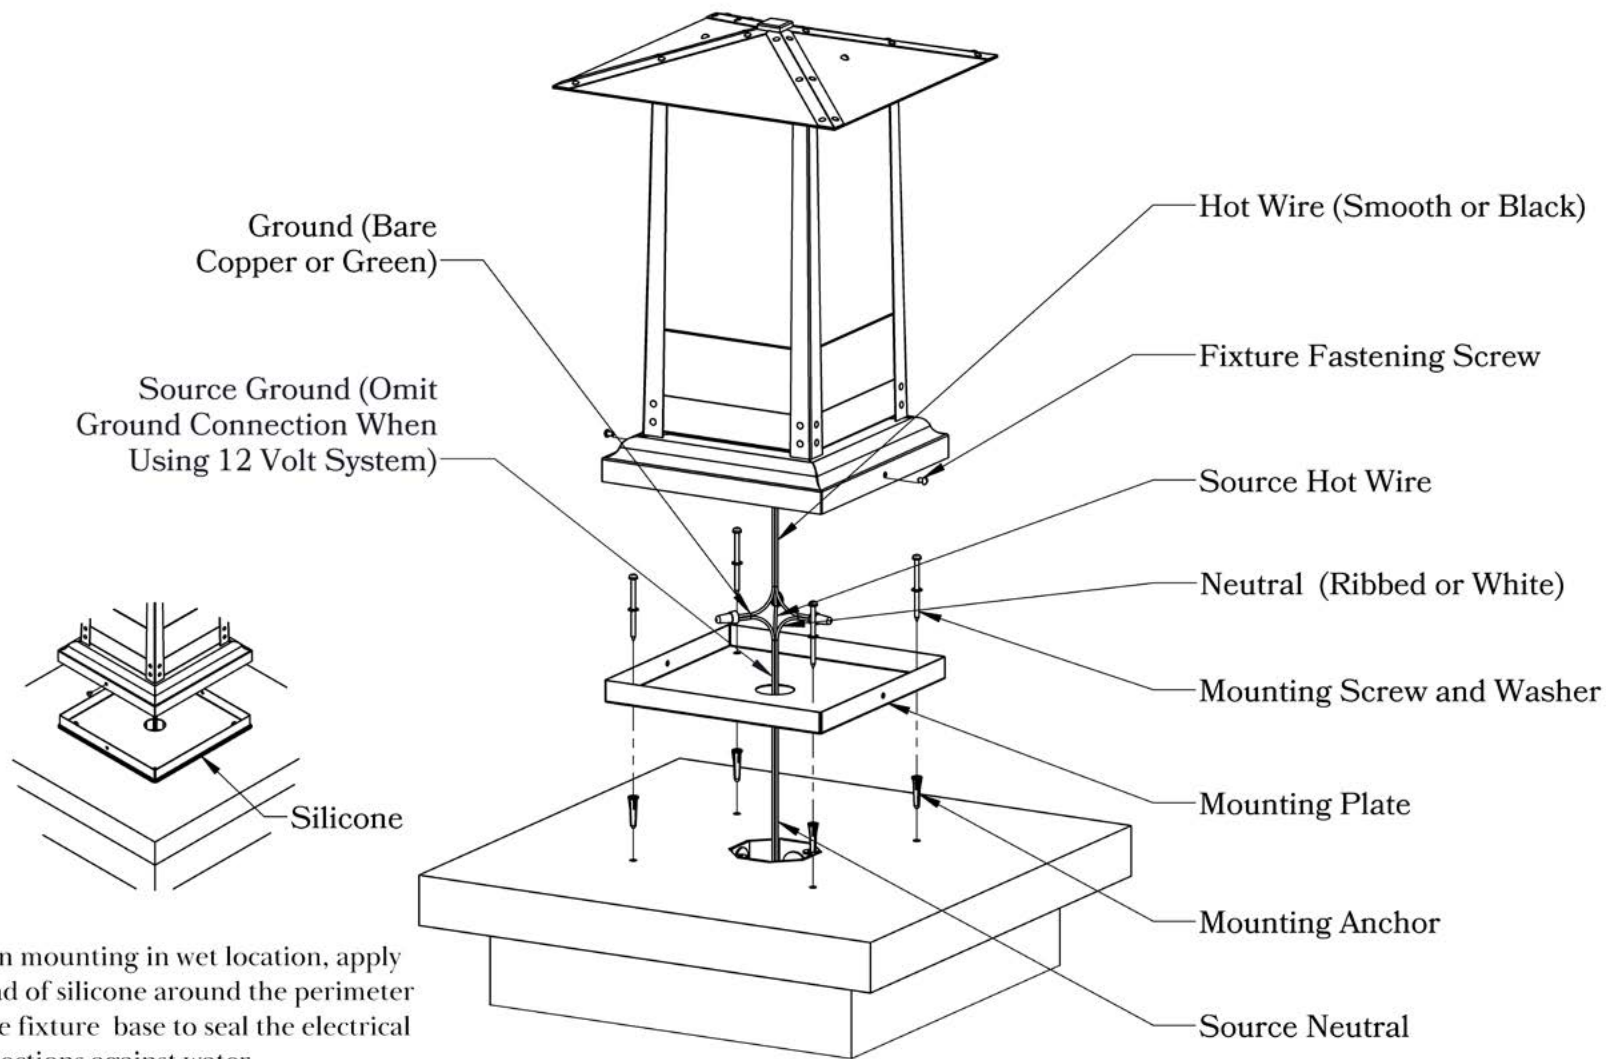

DIMENSIONS

Roof Width	10 3/4"
Body Width	8 1/2"
Height	15 1/2"
Mounting Base	10 3/4"

OVERLAYS AVAILABLE IN THIS SERIES

Arrow

Gamble

Raymond

ELECTRICAL SPECS

UL Rating	Wet
Voltage	12V or 120V
Socket Type	Medium Base - E26
Number of Light Bulbs	1
Max Wattage per Bulb	100W
LED Bulb	Supplied

Double T

Glass Only

ADDITIONAL INFORMATION

Manufacturer	Old California
Mounting Location	Exterior Only
Material	Brass
Multiple Overlay Options	Yes

MOUNTING INSTRUCTIONS • Column Light Version Two

When mounting in wet location, apply a bead of silicone around the perimeter of the fixture base to seal the electrical connections against water.