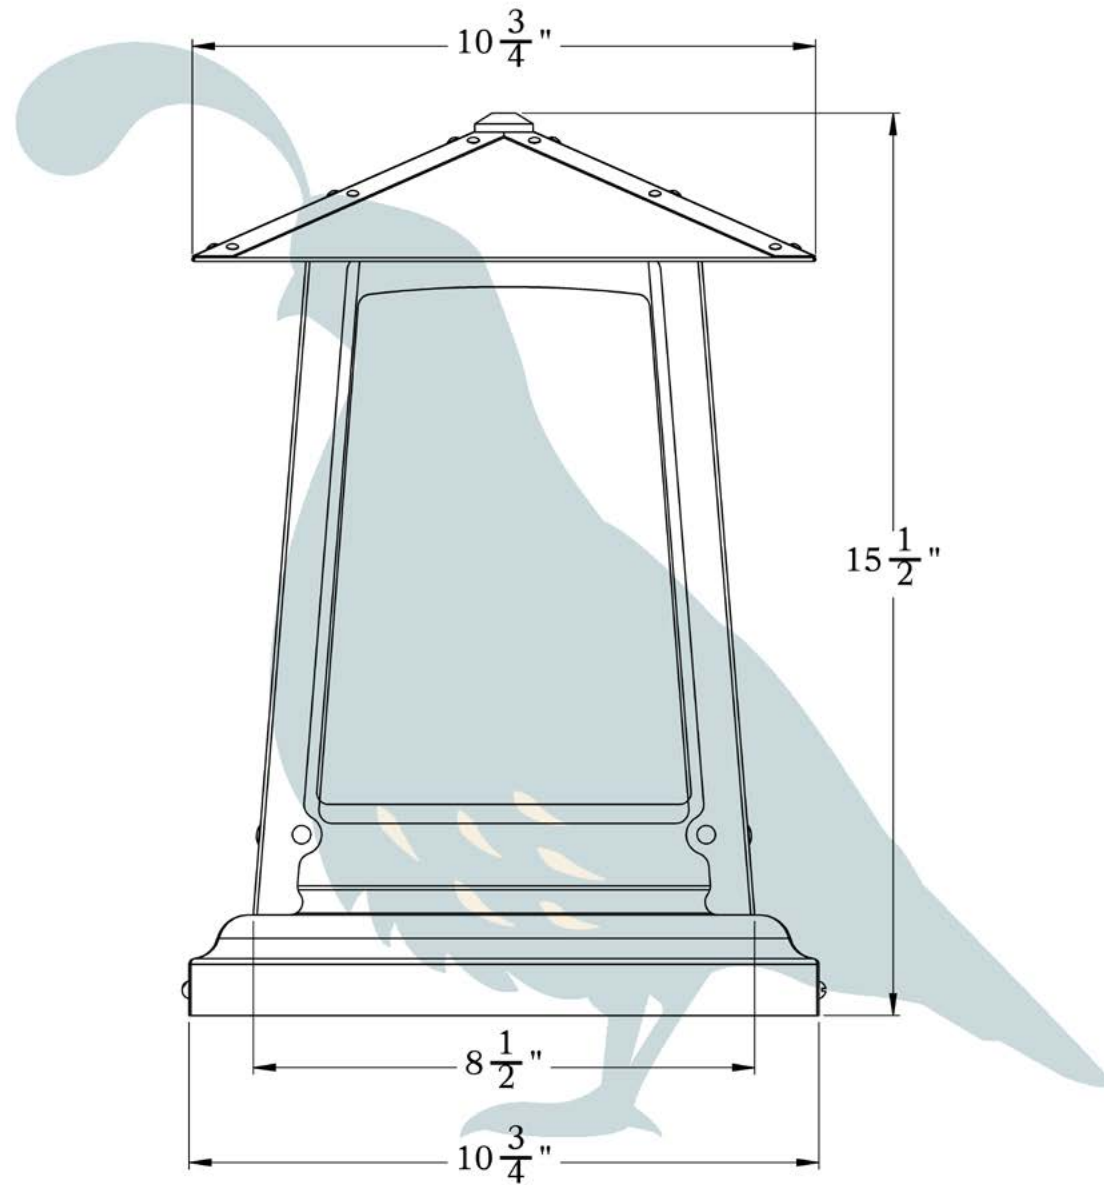

THE POPLAR GLEN SERIES
Column Mount Lantern

LARGE

OLD CALIFORNIA
FINE LIGHTING &
HOME GOODS

Large

OLD CALIFORNIA
 975 N ENTERPRISE ST • ORANGE, CA 92867

PRODUCT No.	644-6	LAMP BASE	Medium Base (E26)
TITLE	Poplar Glen	MAX WATTAGE	100W
UL RATING	Wet	VOLTAGE	12V or 120V

DIMENSIONS

Roof Width	10 3/4"
Body Width	8 1/2"
Height	15 1/2"
Mounting Base	10 3/4"

OVERLAYS AVAILABLE IN THIS SERIES

Arrow

Gamble

Raymond

ELECTRICAL SPECS

UL Rating	Wet
Voltage	12V or 120V
Socket Type	Medium Base - E26
Number of Light Bulbs	1
Max Wattage per Bulb	100W
LED Bulb	Supplied

Double T

Glass Only

ADDITIONAL INFORMATION

Manufacturer	Old California
Mounting Location	Exterior Only
Material	Brass
Multiple Overlay Options	Yes

MOUNTING INSTRUCTIONS • Column Light Version Two

When mounting in wet location, apply a bead of silicone around the perimeter of the fixture base to seal the electrical connections against water.