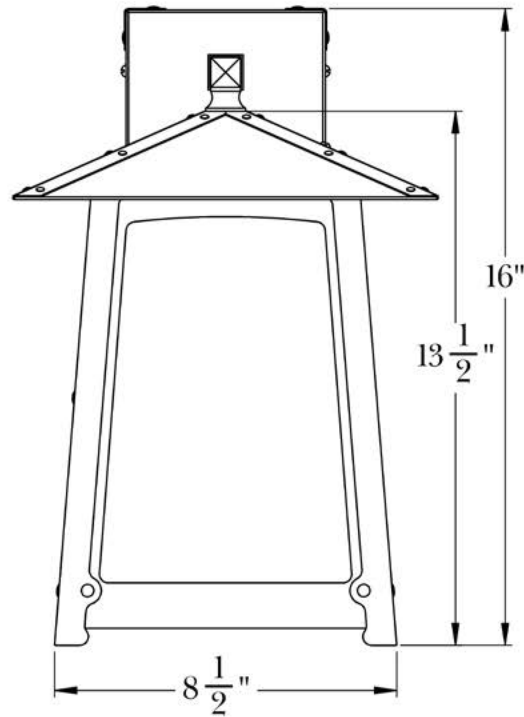

THE POPLAR GLEN SERIES
Straight Arm Sconce
LARGE

OLD CALIFORNIA
FINE LIGHTING &
HOME GOODS

Large

FRONT VIEW

SIDE VIEW

BACKPLATE VIEW

DIMENSIONS

Roof Width	10 3/4"
Body Width	8 1/2"
Lantern Height	13 1/2"
Height	16"
Projection	13 1/2"
Mounting Plate	5" x 9"

OVERLAYS AVAILABLE IN THIS SERIES

Arrow

Gamble

Raymond

Double T

Glass Only

ELECTRICAL SPECS

UL Rating	Wet
Voltage	120V
Socket Type	Medium Base - E26
Number of Light Bulbs	1
Max Wattage per Bulb	100W
LED Bulb	Supplied
Dimmable	Yes