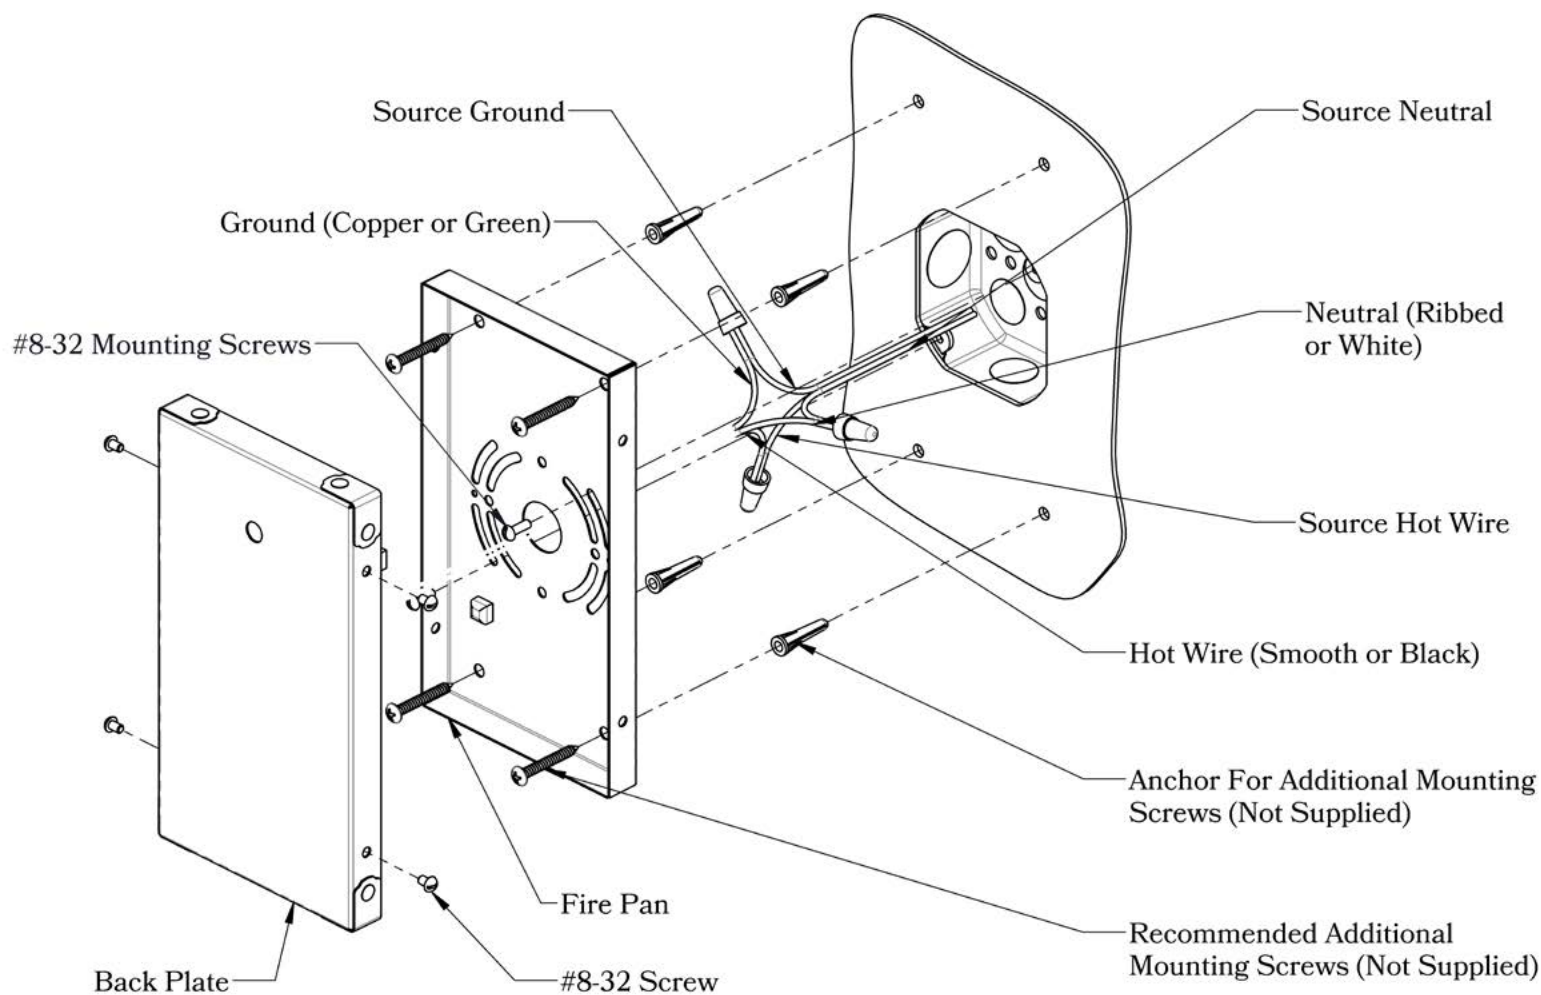

THE POPLAR GLEN SERIES
Straight Arm Sconce
LARGE

OLD CALIFORNIA
FINE LIGHTING &
HOME GOODS

Large

FRONT VIEW

SIDE VIEW

BACKPLATE VIEW

DIMENSIONS

Roof Width	10 3/4"
Body Width	8 1/2"
Lantern Height	13 1/2"
Height	16"
Projection	13 1/2"
Mounting Plate	5" x 9"

OVERLAYS AVAILABLE IN THIS SERIES

Arrow

Gamble

Raymond

Double T

Glass Only

ELECTRICAL SPECS

UL Rating	Wet
Voltage	120V
Socket Type	Medium Base - E26
Number of Light Bulbs	1
Max Wattage per Bulb	100W
LED Bulb	Supplied
Dimmable	Yes

ADDITIONAL INFORMATION

Manufacturer	Old California
Mounting Location	Interior and Exterior
Material	Brass
Multiple Overlay Options	Yes
Bottom Glass Panels	Included

MOUNTING INSTRUCTIONS • Wall Mount With Fire Pan**CAUTION—DISCONNECT POWER**