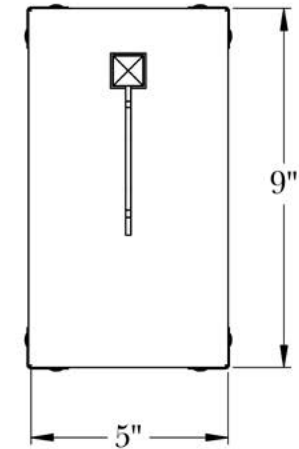

THE POPLAR GLEN SERIES
Straight Arm Sconce
LARGE

OLD CALIFORNIA
FINE LIGHTING &
HOME GOODS

Large

FRONT VIEW

SIDE VIEW

BACKPLATE VIEW

DIMENSIONS

Roof Width	10 3/4"
Body Width	8 1/2"
Lantern Height	13 1/2"
Height	16"
Projection	13 1/2"
Mounting Plate	5" x 9"

OVERLAYS AVAILABLE IN THIS SERIES

Arrow

Gamble

Raymond

Double T

Glass Only

ELECTRICAL SPECS

UL Rating	Wet
Voltage	120V
Socket Type	Medium Base - E26
Number of Light Bulbs	1
Max Wattage per Bulb	100W
LED Bulb	Supplied
Dimmable	Yes