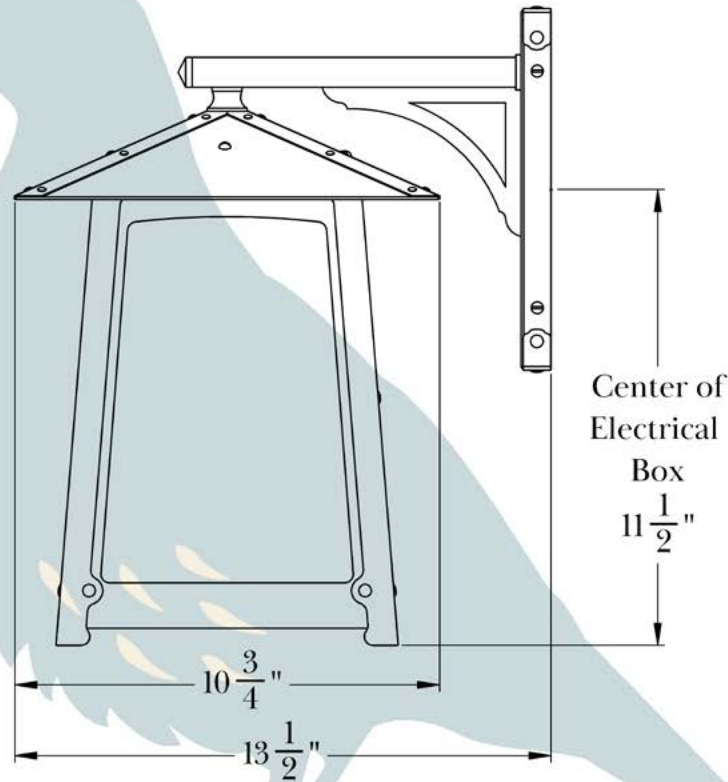

THE POPLAR GLEN SERIES
Straight Arm Sconce
LARGE

OLD CALIFORNIA
FINE LIGHTING &
HOME GOODS

Large

FRONT VIEW

SIDE VIEW

BACKPLATE VIEW

DIMENSIONS

Roof Width	10 3/4"
Body Width	8 1/2"
Lantern Height	13 1/2"
Height	16"
Projection	13 1/2"
Mounting Plate	5" x 9"

OVERLAYS AVAILABLE IN THIS SERIES

Arrow

Gamble

Raymond

Double T

Glass Only

ELECTRICAL SPECS

UL Rating	Wet
Voltage	120V
Socket Type	Medium Base - E26
Number of Light Bulbs	1
Max Wattage per Bulb	100W
LED Bulb	Supplied
Dimmable	Yes

ADDITIONAL INFORMATION

Manufacturer	Old California
Mounting Location	Interior and Exterior
Material	Brass
Multiple Overlay Options	Yes
Bottom Glass Panels	Included

MOUNTING INSTRUCTIONS • Wall Mount With Fire Pan**CAUTION—DISCONNECT POWER**