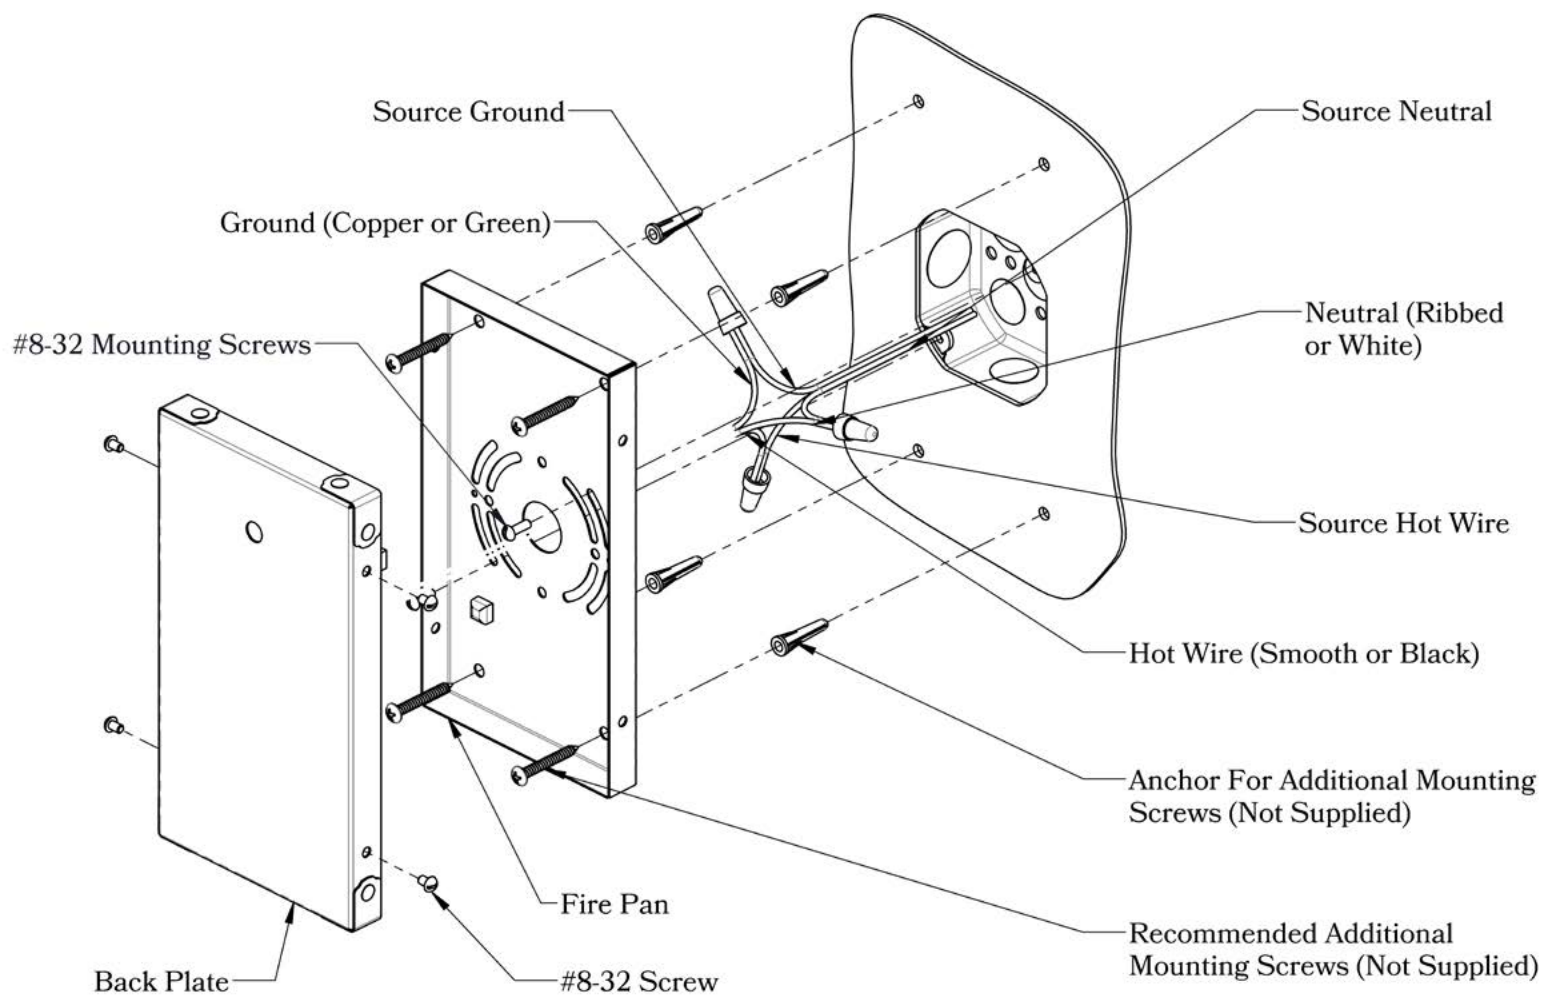

DIMENSIONS

Roof Width	13 3/4"
Body Width	11 3/8"
Lantern Height	17 3/4"
Height	23 1/4"
Projection	16 3/8"
Mounting Plate	6" x 12"

ELECTRICAL SPECS

UL Rating	Damp
Voltage	120V
Socket Type	Medium Base - E26
Number of Light Bulbs	1
Max Wattage per Bulb	100W
LED Bulb	Supplied
Dimmable	Yes

Gamble

Raymond

Double T

Glass Only

MOUNTING INSTRUCTIONS • Wall Mount With Fire Pan**CAUTION—DISCONNECT POWER**

Always shut off power when installing or repairing this (or any other) electrical appliance. Failure to do so may result in severe injury or death. This product must be installed in accordance with applicable installation codes by a person familiar with the construction and operation of the product, and the hazards involved.