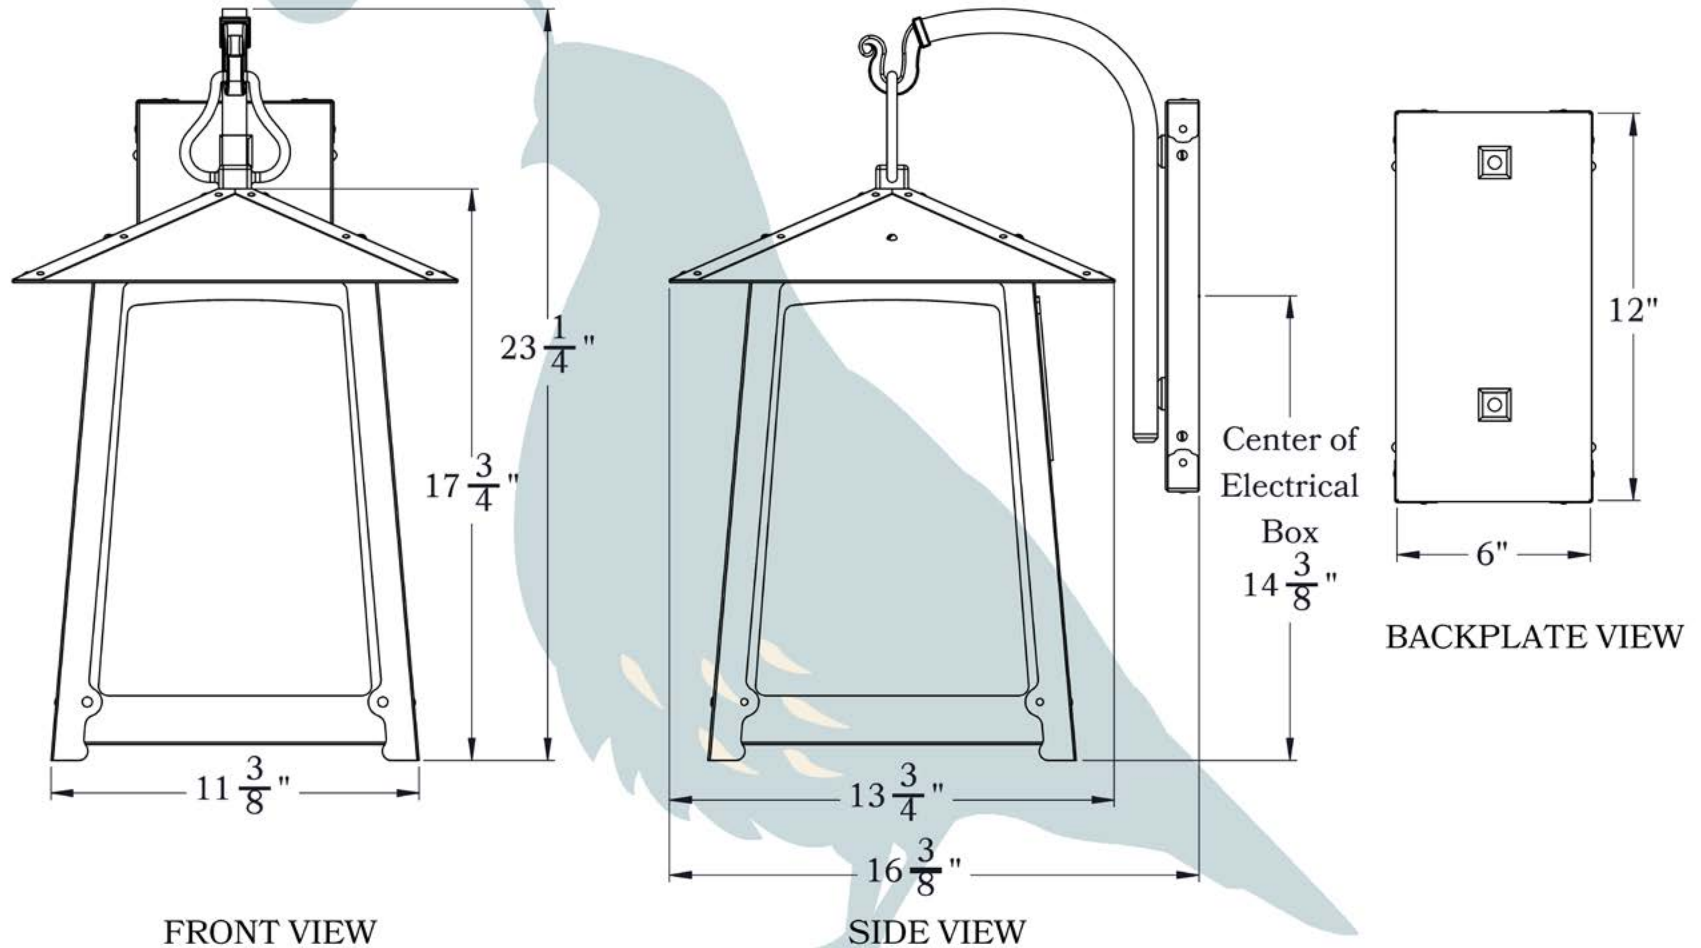

PRODUCT NO. 645-1

THE POPLAR GLEN SERIES
Hook Arm Sconce
EXTRA LARGE

OLD CALIFORNIA
FINE LIGHTING &
HOME GOODS

X Large

OLD CALIFORNIA
 975 N ENTERPRISE ST • ORANGE, CA 92867

PRODUCT No. | 645-1
 TITLE | Poplar Glen
 UL RATING | Damp

LAMP BASE | Medium Base (E26)
 MAX WATTAGE | 100W
 VOLTAGE | 120V

PROPRIETARY AND CONFIDENTIAL
 The information contained in this drawing is the sole property of Old California. Any reproduction in part or as a whole without written permission from Old California is prohibited.

DIMENSIONS

Roof Width	13 3/4"
Body Width	11 3/8"
Lantern Height	17 3/4"
Height	23 1/4"
Projection	16 3/8"
Mounting Plate	6" x 12"

ELECTRICAL SPECS

UL Rating	Damp
Voltage	120V
Socket Type	Medium Base - E26
Number of Light Bulbs	1
Max Wattage per Bulb	100W
LED Bulb	Supplied
Dimmable	Yes

ADDITIONAL INFORMATION

Manufacturer	Old California
Mounting Location	Interior and Exterior
Material	Brass
Multiple Overlay Options	Yes
Bottom Glass Panels	Included

OVERLAYS AVAILABLE IN THIS SERIES

Arrow