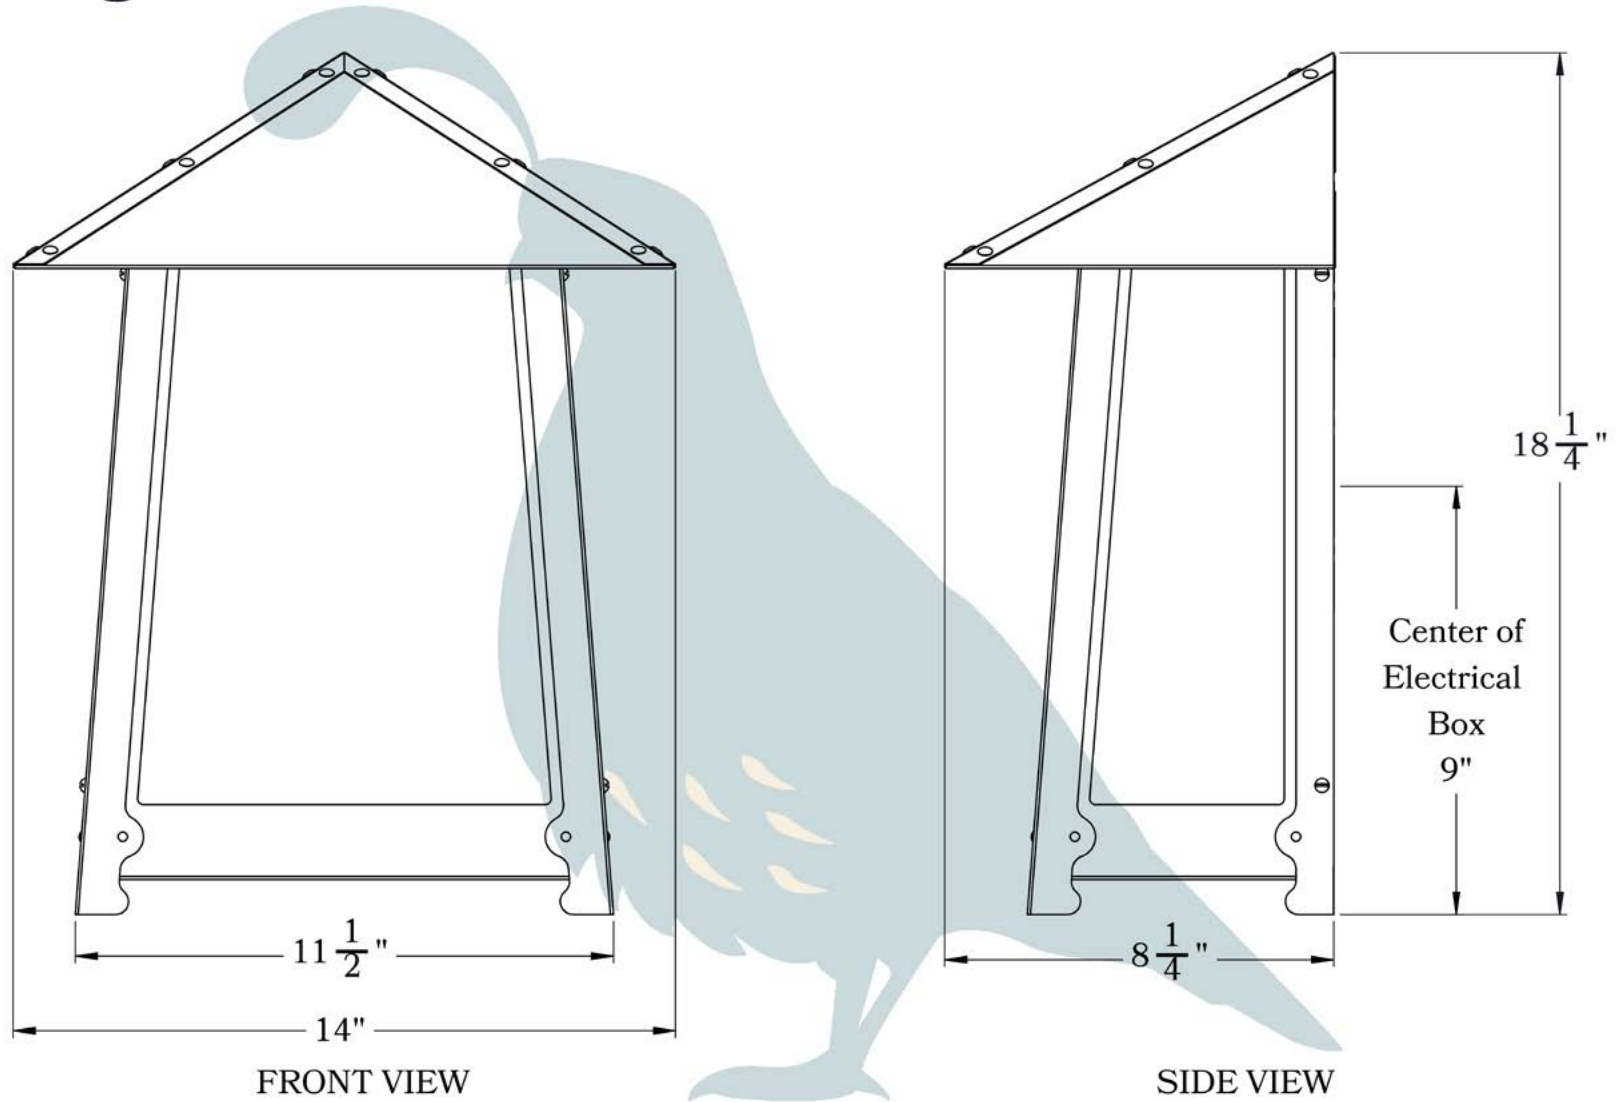

THE POPLAR GLEN SERIES
Flush Mount Sconce
EXTRA LARGE

OLD CALIFORNIA
FINE LIGHTING &
HOME GOODS

X Large

OLD CALIFORNIA
 975 N ENTERPRISE ST • ORANGE, CA 92867

PRODUCT No. | 645-2
 TITLE | Poplar Glen
 UL RATING | Wet

LAMP BASE | Medium Base (E26)
 MAX WATTAGE | 100W
 VOLTAGE | 120V

PROPRIETARY AND CONFIDENTIAL
 The information contained in this drawing is the sole property of Old California. Any reproduction in part or as a whole without written permission from Old California is prohibited.

DIMENSIONS

Roof Width	14"
Body Width	11 1/2"
Height	18 1/4"
Projection	8 1/4"

OVERLAYS AVAILABLE IN THIS SERIES

Arrow

Gamble

Raymond

ELECTRICAL SPECS

UL Rating	Wet
Voltage	120V
Socket Type	Medium Base - E26
Number of Light Bulbs	1
Max Wattage per Bulb	100W
LED Bulb	Supplied
Dimmable	Yes

Double T

Glass Only

ADDITIONAL INFORMATION

Manufacturer	Old California
Mounting Location	Interior and Exterior
Material	Brass
Multiple Overlay Options	Yes
Bottom Glass Panels	Included

MOUNTING INSTRUCTIONS • Flush Wall Mount Version 1**CAUTION—DISCONNECT POWER**