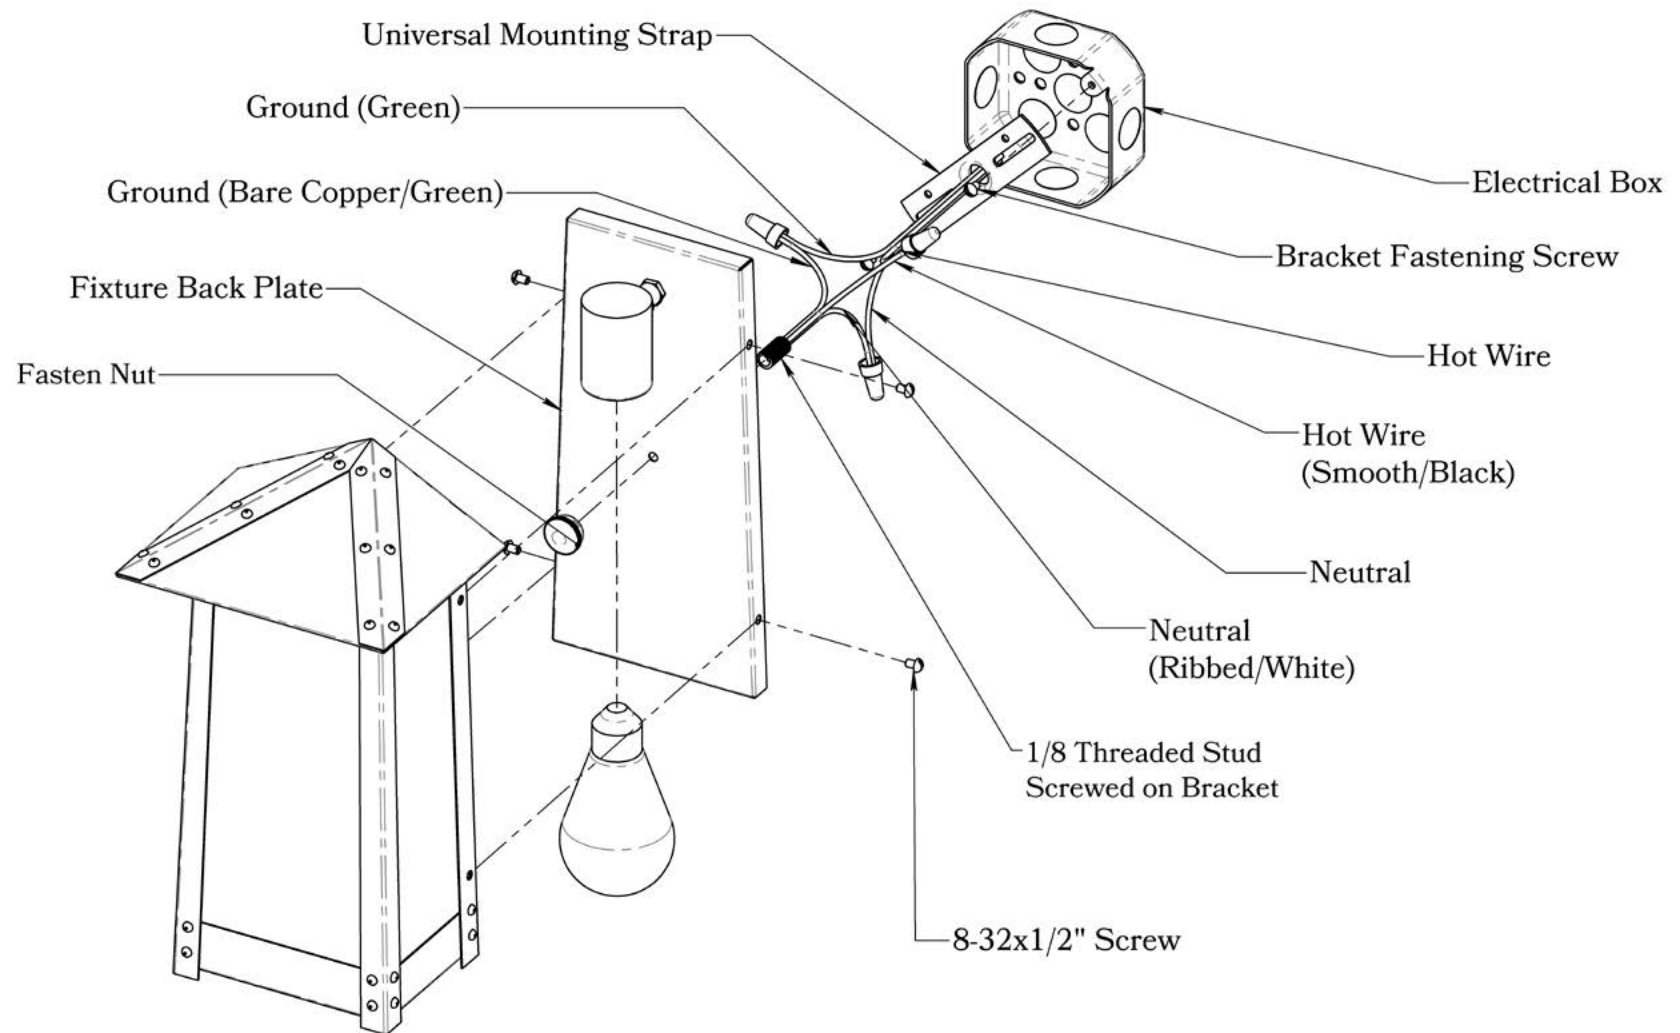

DIMENSIONS

Roof Width	14"
Body Width	11 1/2"
Height	18 1/4"
Projection	8 1/4"

OVERLAYS AVAILABLE IN THIS SERIES

Arrow

Gamble

Raymond

ELECTRICAL SPECS

UL Rating	Wet
Voltage	120V
Socket Type	Medium Base - E26
Number of Light Bulbs	1
Max Wattage per Bulb	100W
LED Bulb	Supplied
Dimmable	Yes

Double T

Glass Only

ADDITIONAL INFORMATION

Manufacturer	Old California
Mounting Location	Interior and Exterior
Material	Brass
Multiple Overlay Options	Yes
Bottom Glass Panels	Included

MOUNTING INSTRUCTIONS • Flush Wall Mount Version 1**CAUTION—DISCONNECT POWER**