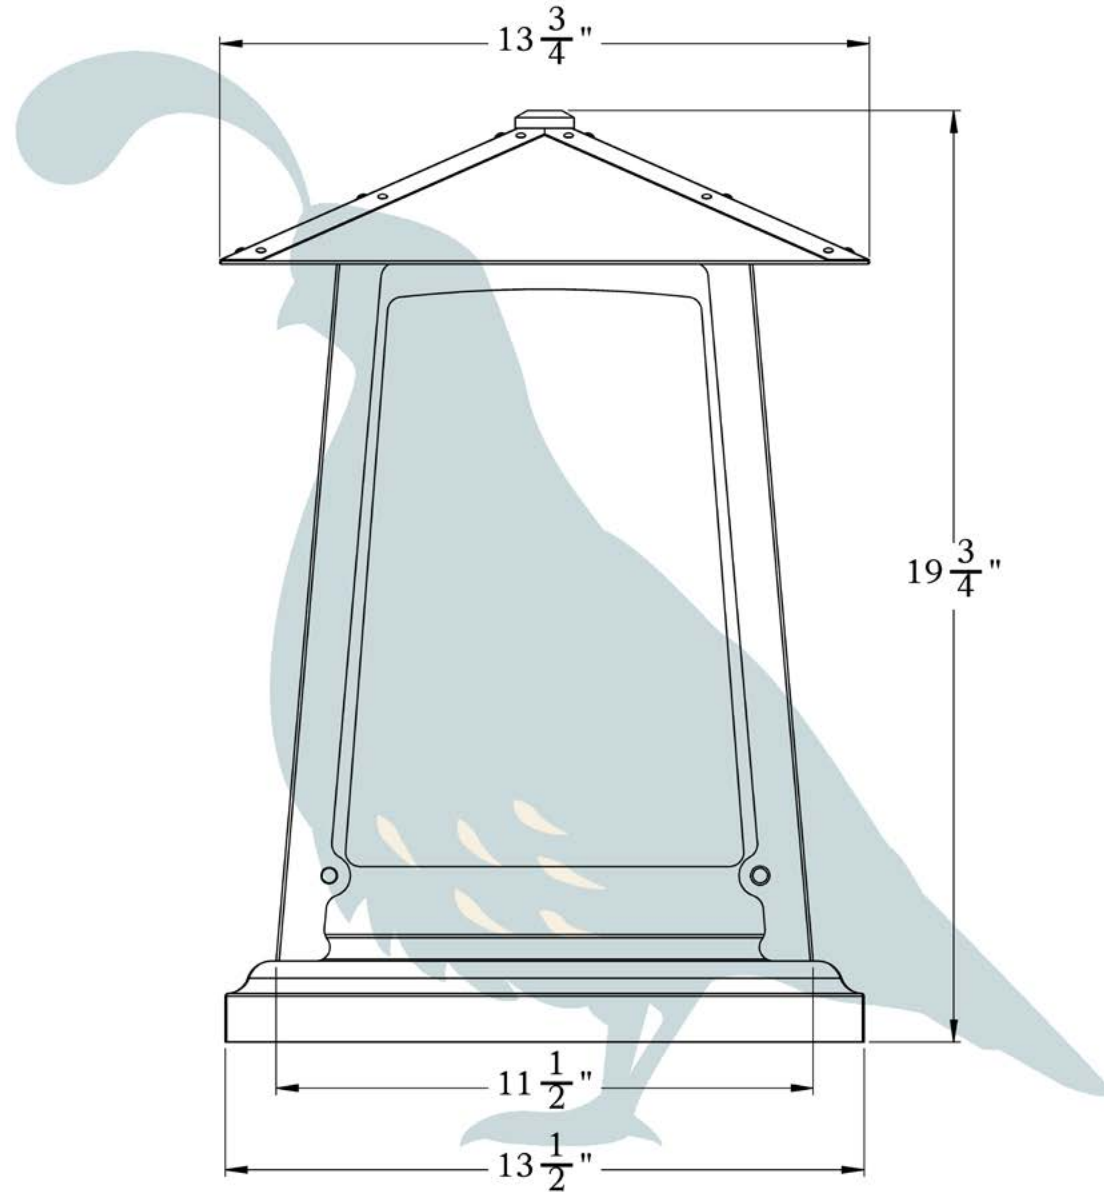

THE POPLAR GLEN SERIES  
**Column Mount Lantern**  
EXTRA LARGE

**OLD CALIFORNIA**  
FINE LIGHTING &  
HOME GOODS

# X Large

**OLD CALIFORNIA**  
 975 N ENTERPRISE ST • ORANGE, CA 92867

PRODUCT No.	645-6	LAMP BASE	Medium Base (E26)
TITLE	Poplar Glen	MAX WATTAGE	100W
UL RATING	Wet	VOLTAGE	12V or 120V

**PROPRIETARY AND CONFIDENTIAL**  
 The information contained in this drawing is the sole property of Old California. Any reproduction in part or as a whole without written permission from Old California is prohibited.

## DIMENSIONS

Roof Width	13 3/4"
Body Width	11 1/2"
Height	19 3/4"
Mounting Base	13 1/2"

## ADDITIONAL INFORMATION

Manufacturer	Old California
Mounting Location	Exterior Only
Material	Brass
Multiple Overlay Options	Yes