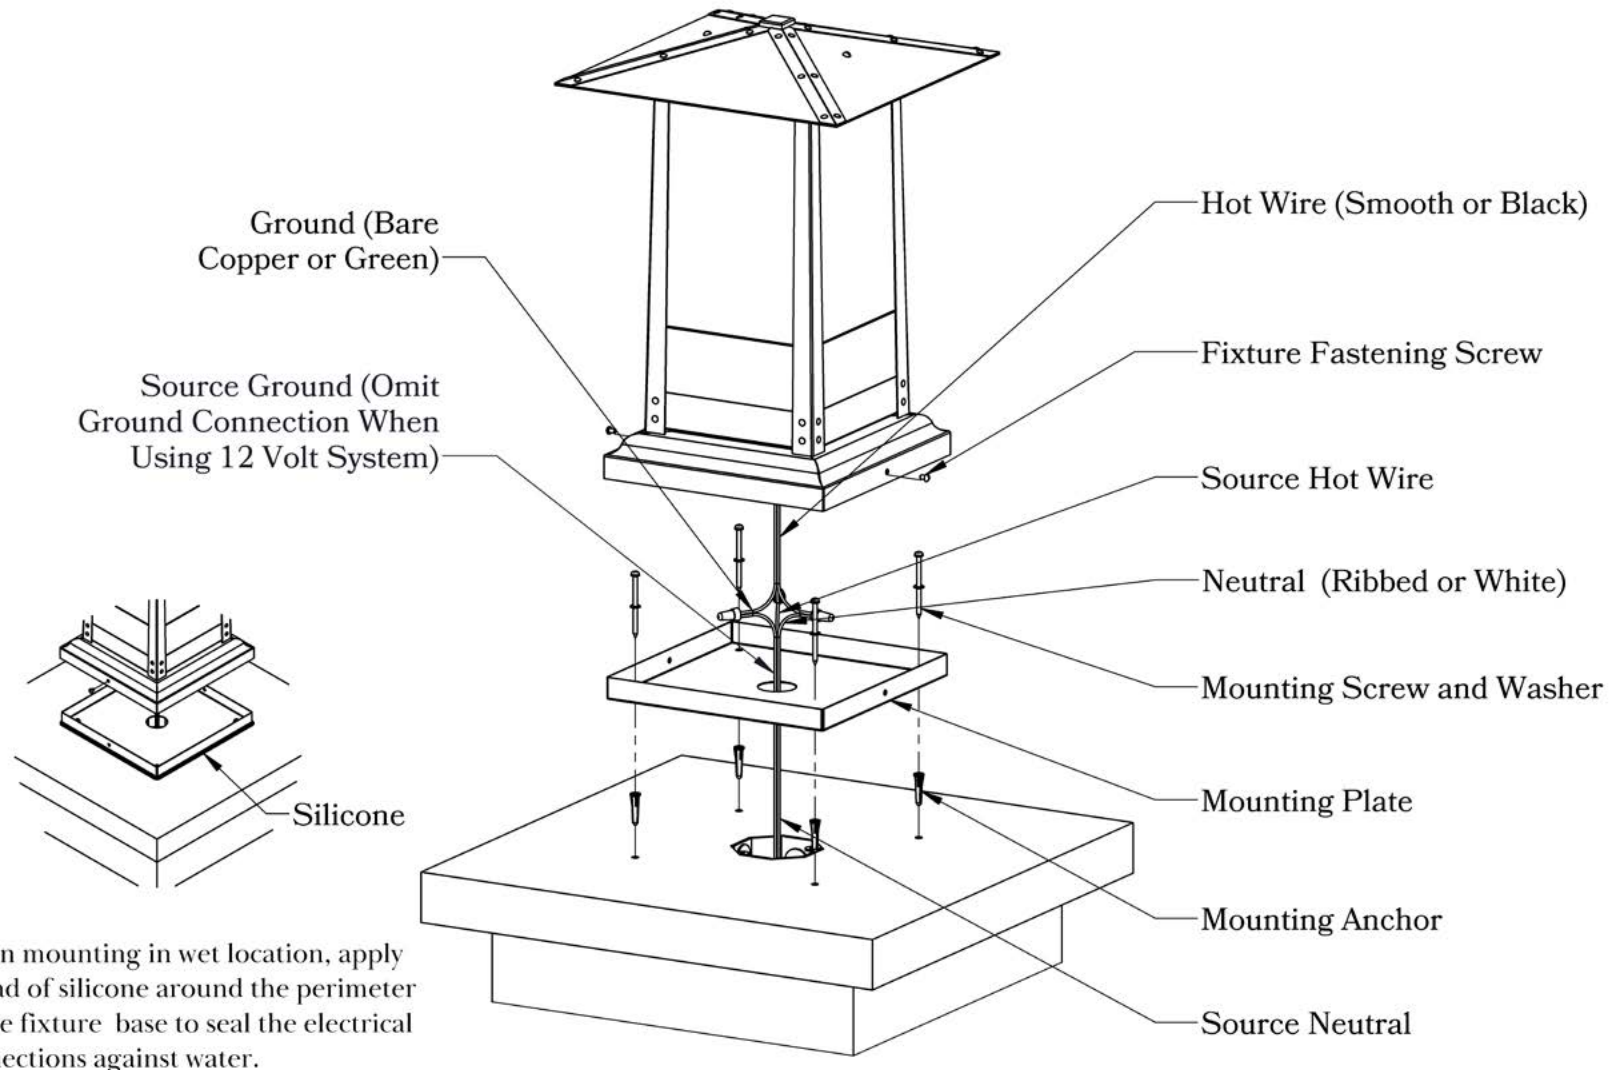

MOUNTING INSTRUCTIONS • Column Light Version Two

CAUTION—DISCONNECT POWER

Always shut off power when installing or repairing this (or any other) electrical appliance. Failure to do so may result in severe injury or death. This product must be installed in accordance with applicable installation codes by a person familiar with the construction of the product, its operation, and the hazards involved.