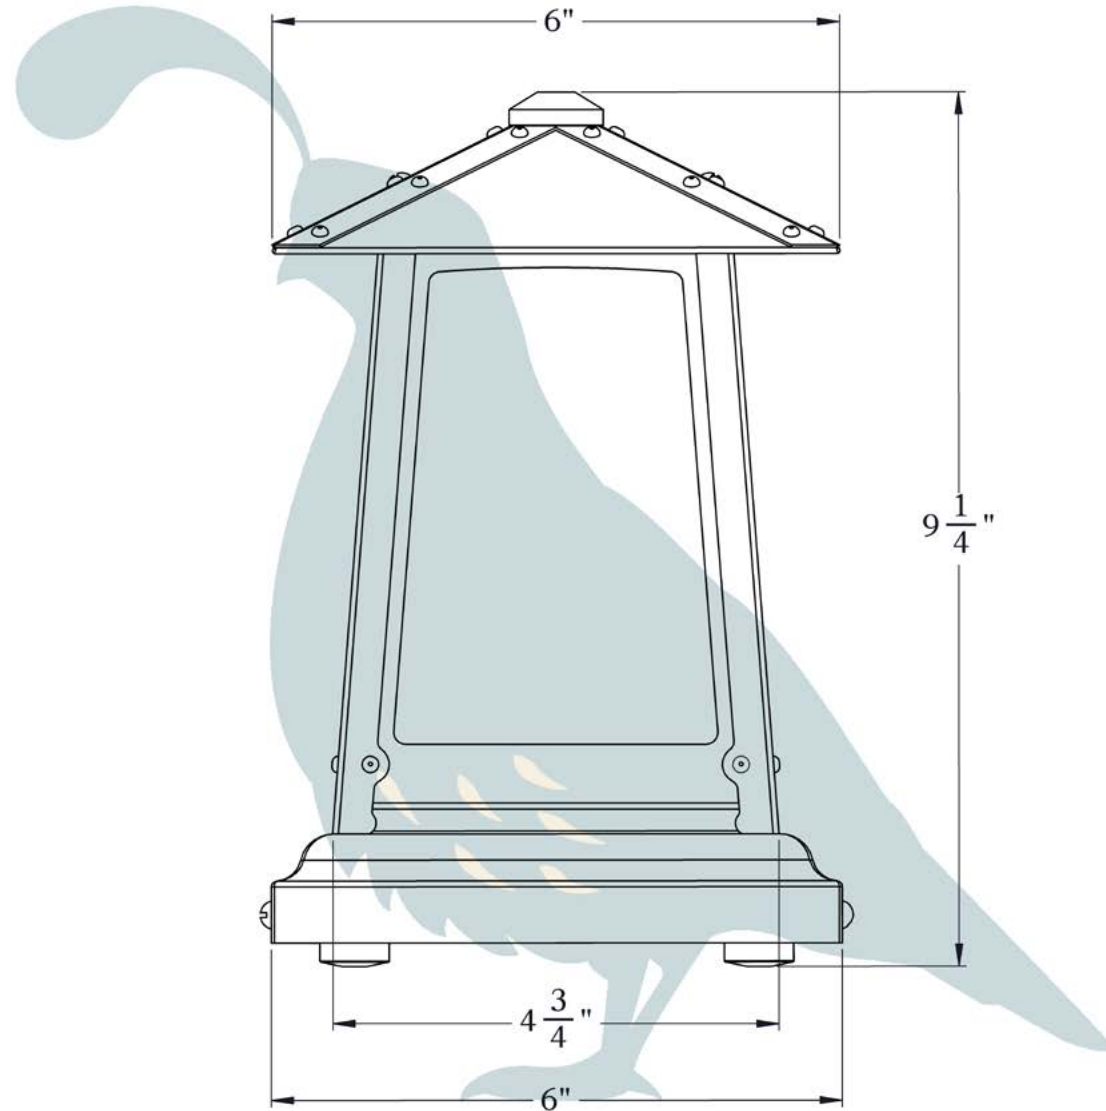

PRODUCT NO. 652-7

THE MEADOWVIEW SERIES

Pedestal Lamp

SMALL

OLD CALIFORNIA
FINE LIGHTING &
HOME GOODS

Small

975 N ENTERPRISE ST • ORANGE, CA 92867

PRODUCT No. | 652-7
 TITLE | Meadowview
 UL RATING | Not Rated

LAMP BASE | Medium Base (E26)
 WATTAGE | 60W
 VOLTAGE | 120V

PROPRIETARY AND CONFIDENTIAL
 The information contained in this drawing is the sole property of Old California. Any reproduction in part or as a whole without written permission from Old California is prohibited.

DIMENSIONS

Height	9 1/4"
Lantern Roof Width	6"
Lantern Body Width	4 3/4"
Base	6"

OVERLAYS AVAILABLE IN THIS SERIES

Raven

Bat

Quail

ELECTRICAL SPECS

UL Rating	Not Rated
Socket Type	Medium Base - E26
Number of Light Bulbs	1
Max Wattage per Bulb	60W
LED Bulb	Supplied
Cord Length	100"
On/ Off Switch	Yes