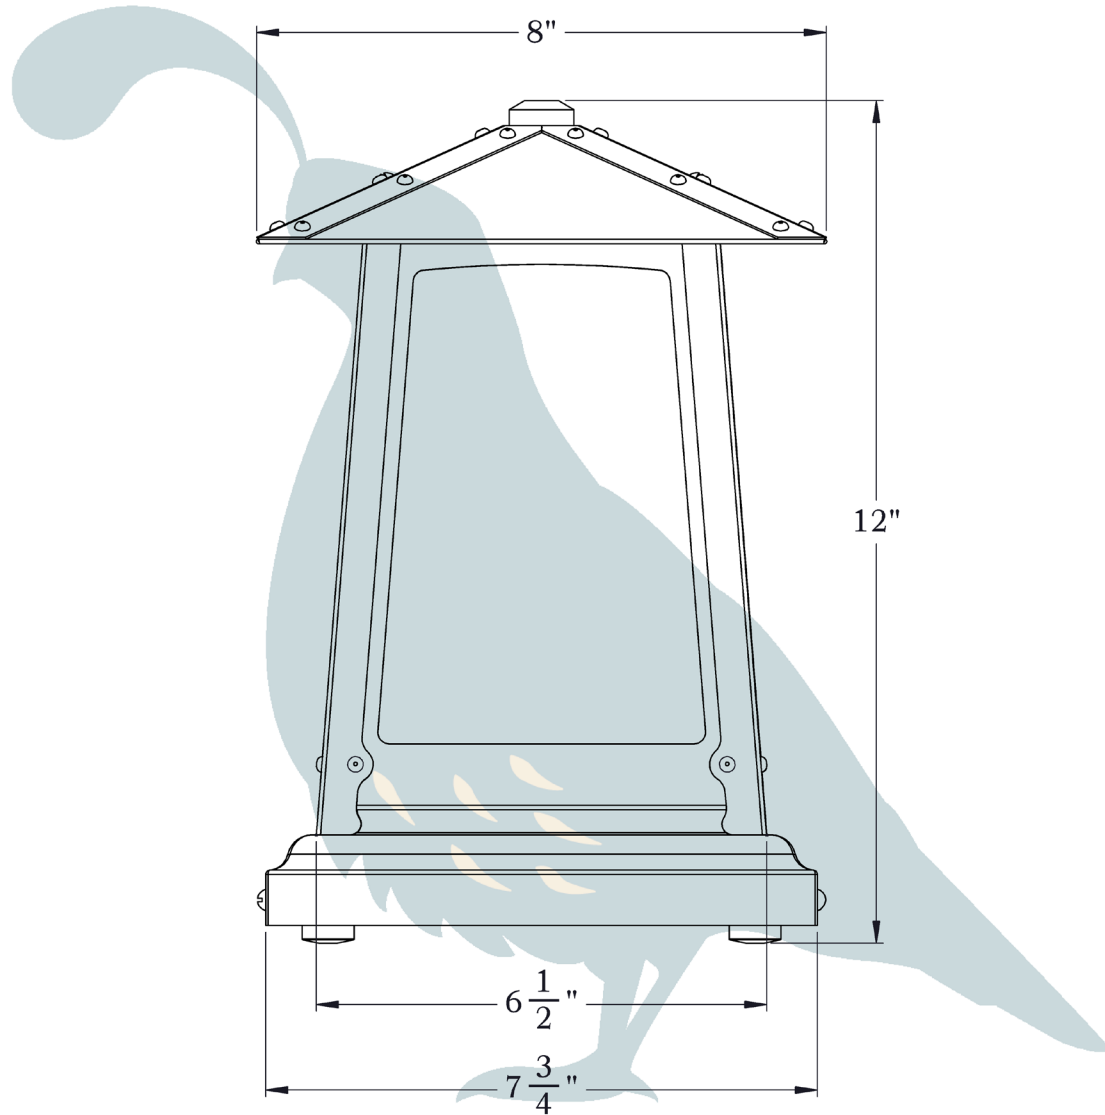

PRODUCT NO. 653-7

THE MEADOWVIEW SERIES
Pedestal Lamp
MEDIUM

OLD
CALIFORNIA
FINE LIGHTING &
HOME GOODS

Medium

PRODUCT No. | 653-7
 TITLE | Meadowview
 UL RATING | Not Rated

LAMP BASE | Medium Base (E26)
 WATTAGE | 60W
 VOLTAGE | 120V

DIMENSIONS

Height	12"
Lantern Roof Width	8"
Lantern Body Width	6 1/2"
Base	7 3/4"

ELECTRICAL SPECS

UL Rating	Not Rated
Socket Type	Medium Base - E26
Number of Light Bulbs	1
Max Wattage per Bulb	60W
LED Bulb	Supplied
Cord Length	100"
On/ Off Switch	Yes

ADDITIONAL INFORMATION

Manufacturer	Old California
Mounting Location	Interior Only
Material	Brass
Multiple Overlay Options	Yes

OVERLAYS AVAILABLE IN THIS SERIES

Raven

Bat

Quail