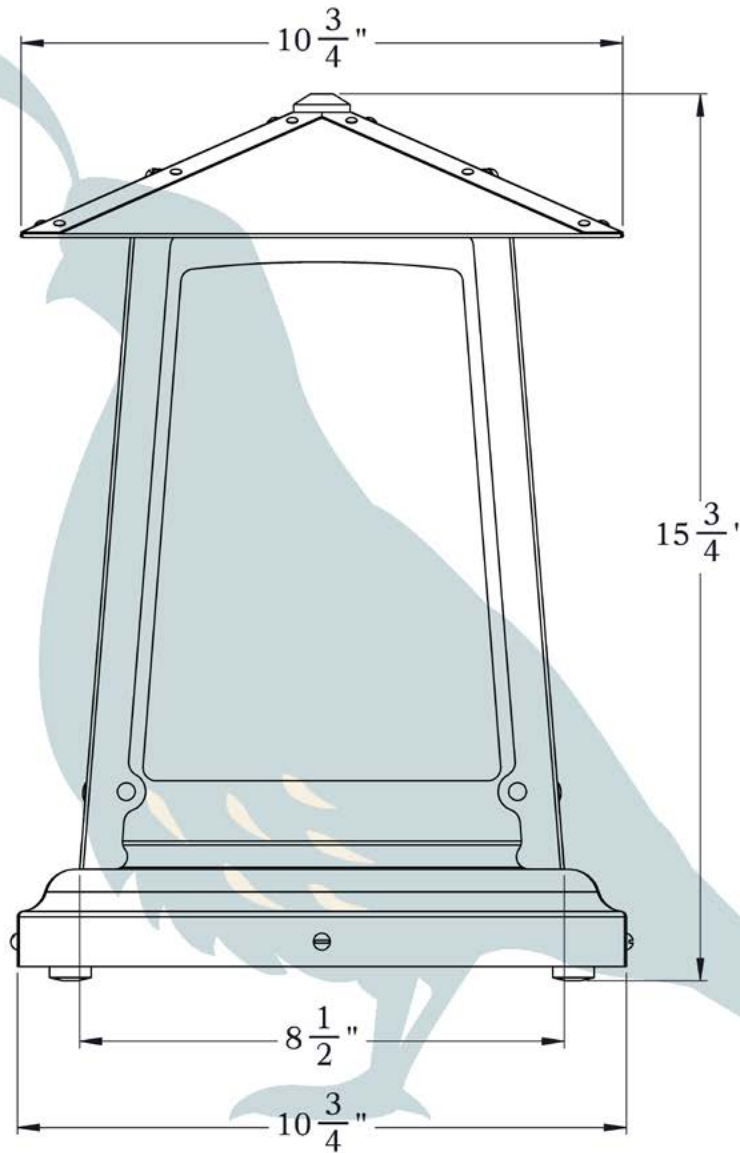

PRODUCT NO. 654-7

THE MEADOWVIEW SERIES

Pedestal Lamp

LARGE

OLD CALIFORNIA
FINE LIGHTING &
HOME GOODS

Large

975 N ENTERPRISE ST • ORANGE, CA 92867

PRODUCT No. | 654-7
 TITLE | Meadowview
 UL RATING | Not Rated

LAMP BASE | Medium Base (E26)
 WATTAGE | 100W
 VOLTAGE | 120V

PROPRIETARY AND CONFIDENTIAL
 The information contained in this drawing is the sole property of Old California. Any reproduction in part or as a whole without written permission from Old California is prohibited.

DIMENSIONS

Height	15 3/4"
Lantern Roof Width	10 3/4"
Lantern Body Width	8 1/2"
Base	10 3/4"

ELECTRICAL SPECS

UL Rating	Not Rated
Socket Type	Medium Base - E26
Number of Light Bulbs	1
Max Wattage per Bulb	100W
LED Bulb	Supplied
Cord Length	100"
On/ Off Switch	Yes