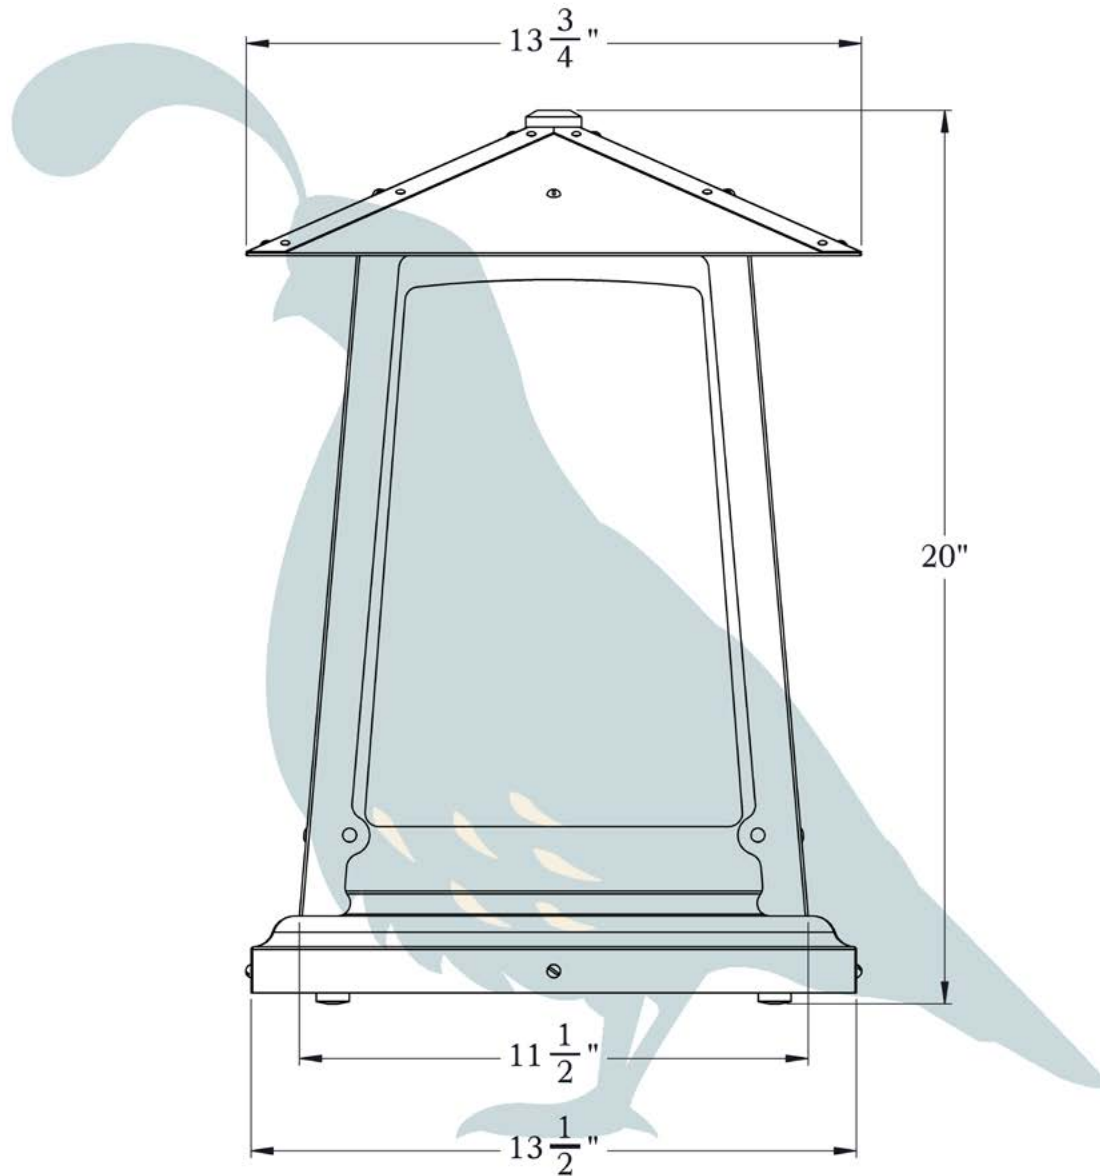

PRODUCT NO. 655-7

THE MEADOWVIEW SERIES

Pedestal Lamp

EXTRA LARGE

OLD CALIFORNIA
FINE LIGHTING & HOME GOODS

X Large

975 N ENTERPRISE ST • ORANGE, CA 92867

PRODUCT No. | 655-7
 TITLE | Meadowview
 UL RATING | Not Rated

LAMP BASE | Medium Base (E26)
 WATTAGE | 100W
 VOLTAGE | 120V

PROPRIETARY AND CONFIDENTIAL
 The information contained in this drawing is the sole property of Old California. Any reproduction in part or as a whole without written permission from Old California is prohibited.

DIMENSIONS

Height	20"
Lantern Roof Width	13 3/4"
Lantern Body Width	11 1/2"
Base	13 1/2"

ELECTRICAL SPECS

UL Rating	Not Rated
Socket Type	Medium Base - E26
Number of Light Bulbs	1
Max Wattage per Bulb	100W
LED Bulb	Supplied
Cord Length	100"
On/ Off Switch	Yes