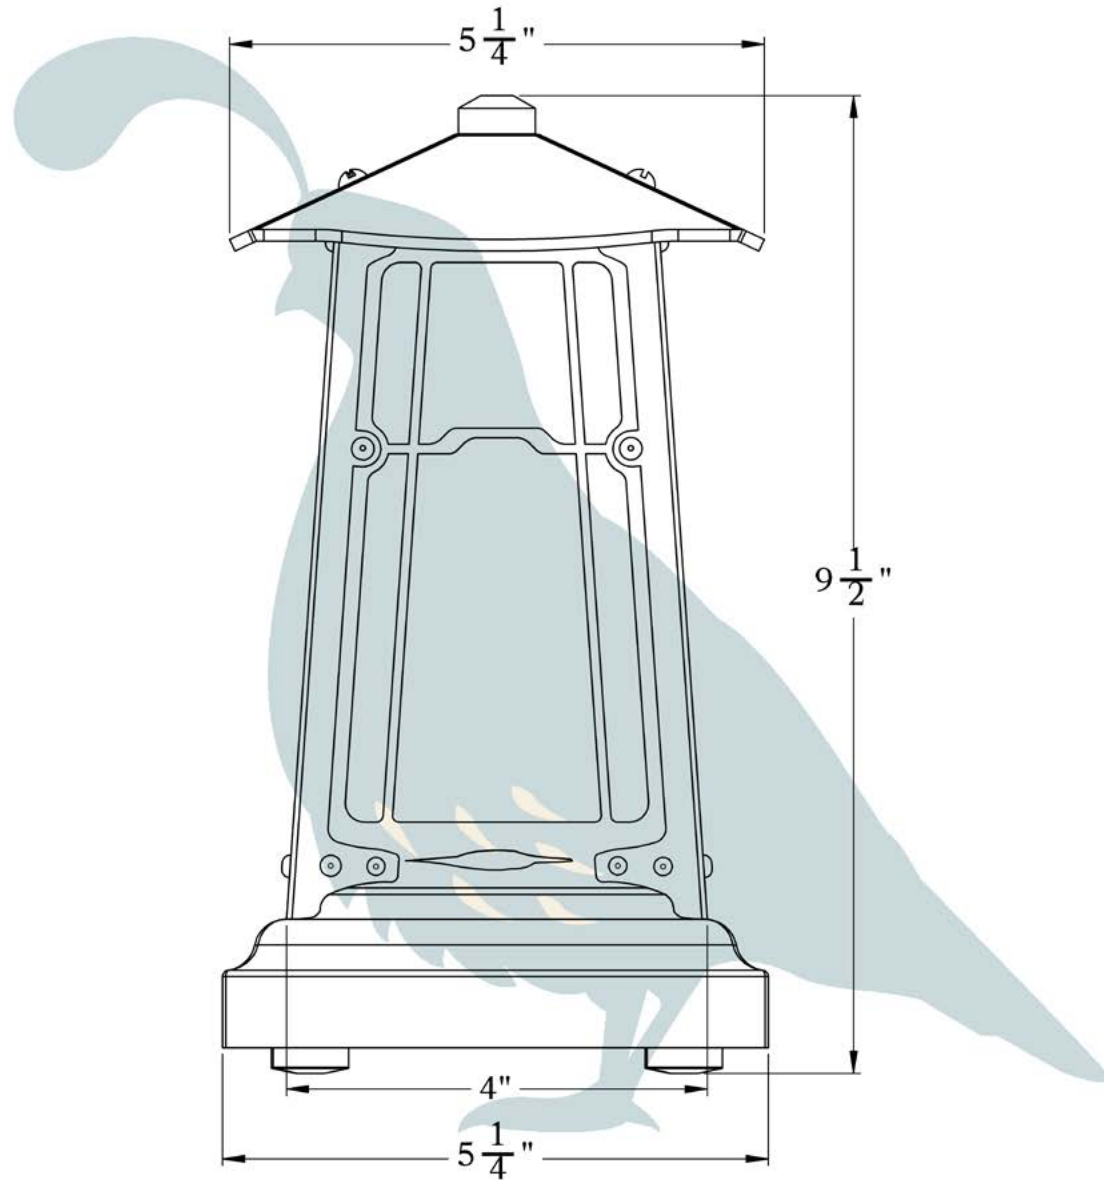

THE COLORADO SERIES  
**Pedestal Lamp**  
SMALL

**OLD CALIFORNIA**  
FINE LIGHTING &  
HOME GOODS

# Small

**OLD CALIFORNIA**  
 975 N ENTERPRISE ST • ORANGE, CA 92867

PRODUCT No.	662-7	LAMP BASE	Medium Base (E26)
TITLE	Colorado	MAX WATTAGE	60W
UL RATING	N/A	VOLTAGE	12V or 120V

**PROPRIETARY AND CONFIDENTIAL**  
 The information contained in this drawing is the sole property of Old California. Any reproduction in part or as a whole without written permission from Old California is prohibited.

## DIMENSIONS

Height	9 1/2"
Lantern Roof Width	5 1/4"
Lantern Body Width	4"
Base	5 1/4"