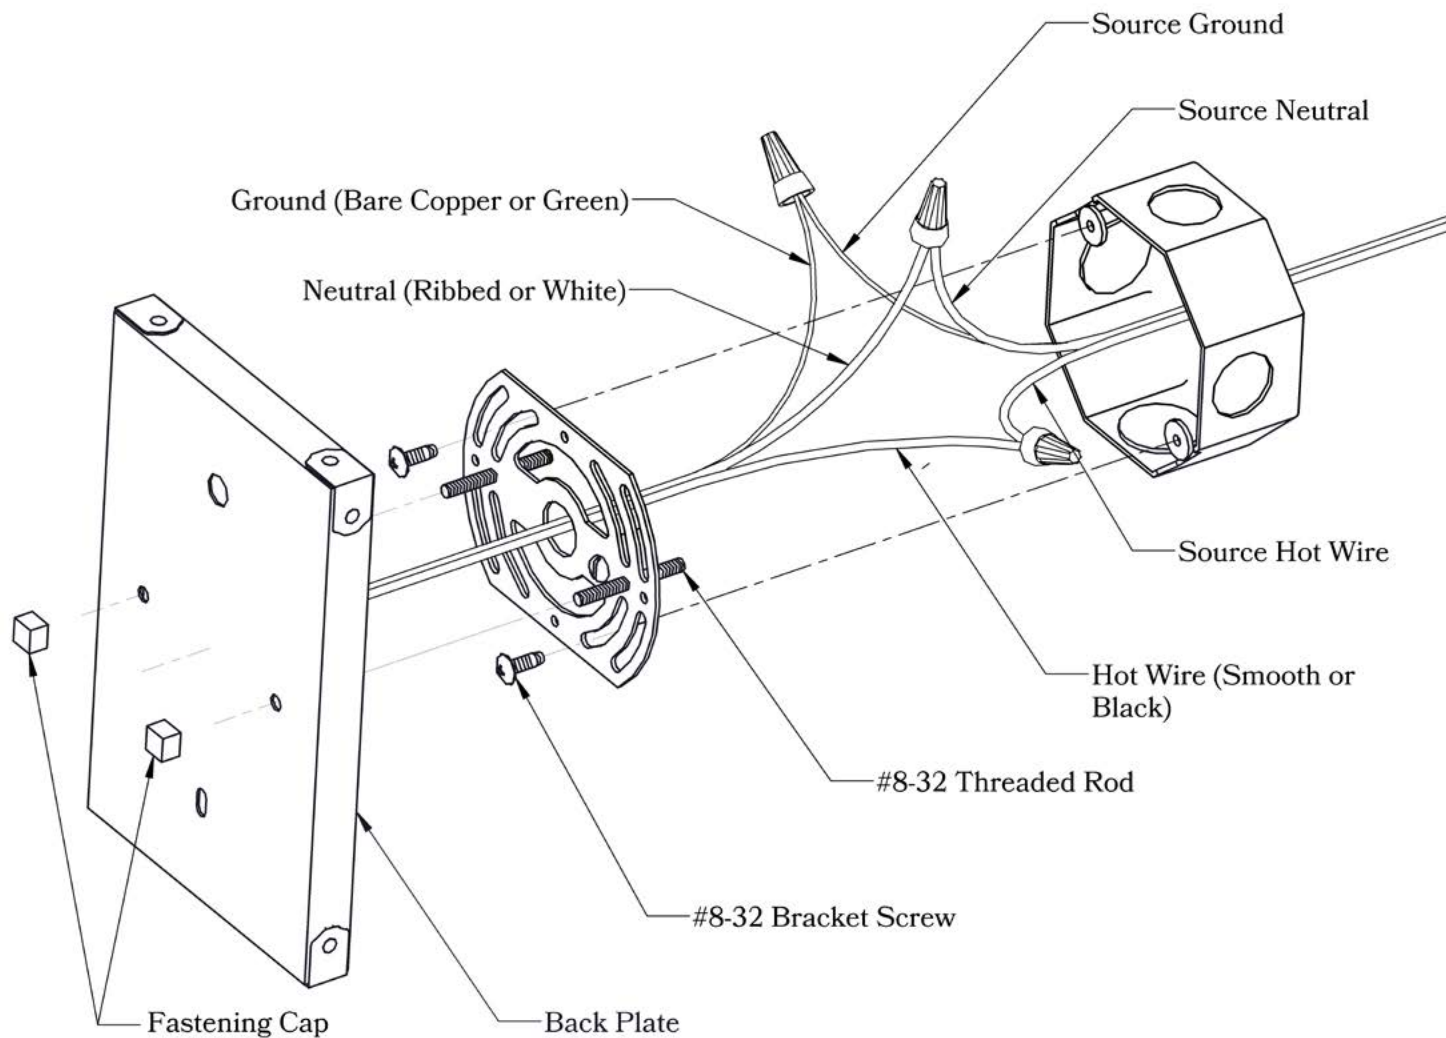

MOUNTING INSTRUCTIONS • Wall Mount With Caps

CAUTION—DISCONNECT POWER

Always shut off power when installing or repairing this (or any other) electrical appliance. Failure to do so may result in severe injury or death. This product must be installed in accordance with applicable installation codes by a person familiar with the construction and operation of the product, and the hazards involved.