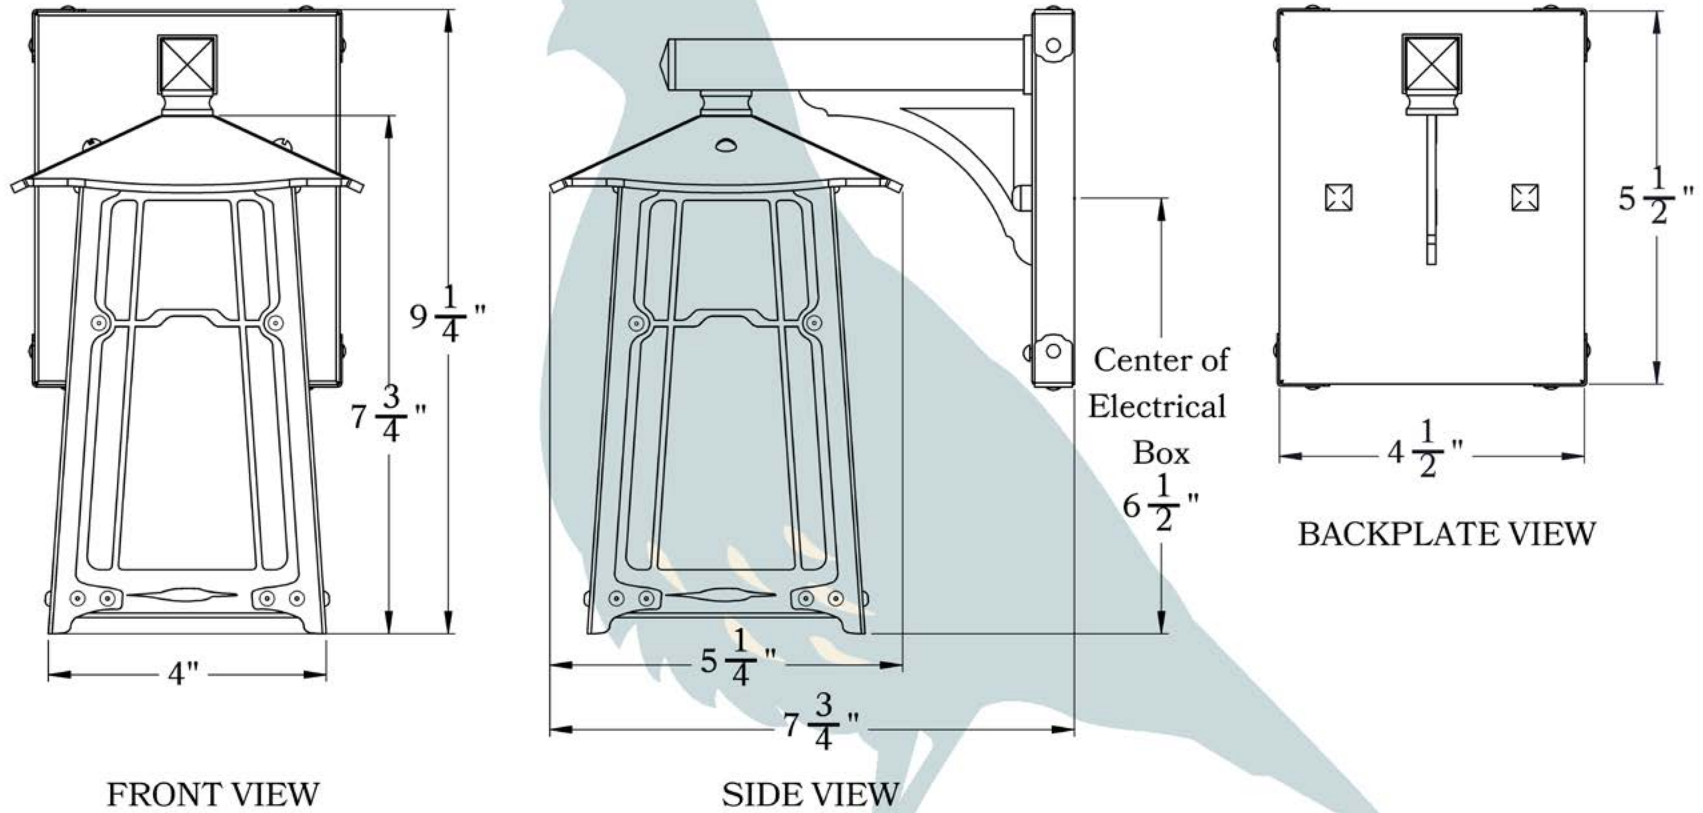

THE COLORADO SERIES
Straight Arm Sconce
SMALL

OLD CALIFORNIA
FINE LIGHTING &
HOME GOODS

Small

DIMENSIONS

Roof Width	5 1/4"
Body Width	4"
Lantern Height	7 3/4"
Height	9 1/4"
Projection	7 3/4"
Mounting Plate	4 1/2" x 5 1/2"

ELECTRICAL SPECS

UL Rating	Wet
Voltage	120V
Socket Type	Medium Base - E26
Number of Light Bulbs	1
Max Wattage per Bulb	60W
LED Bulb	Supplied
Dimmable	Yes

ADDITIONAL INFORMATION

Manufacturer	Old California
Mounting Location	Interior and Exterior
Material	Brass
Multiple Overlay Options	No
Bottom Glass Panels	Included