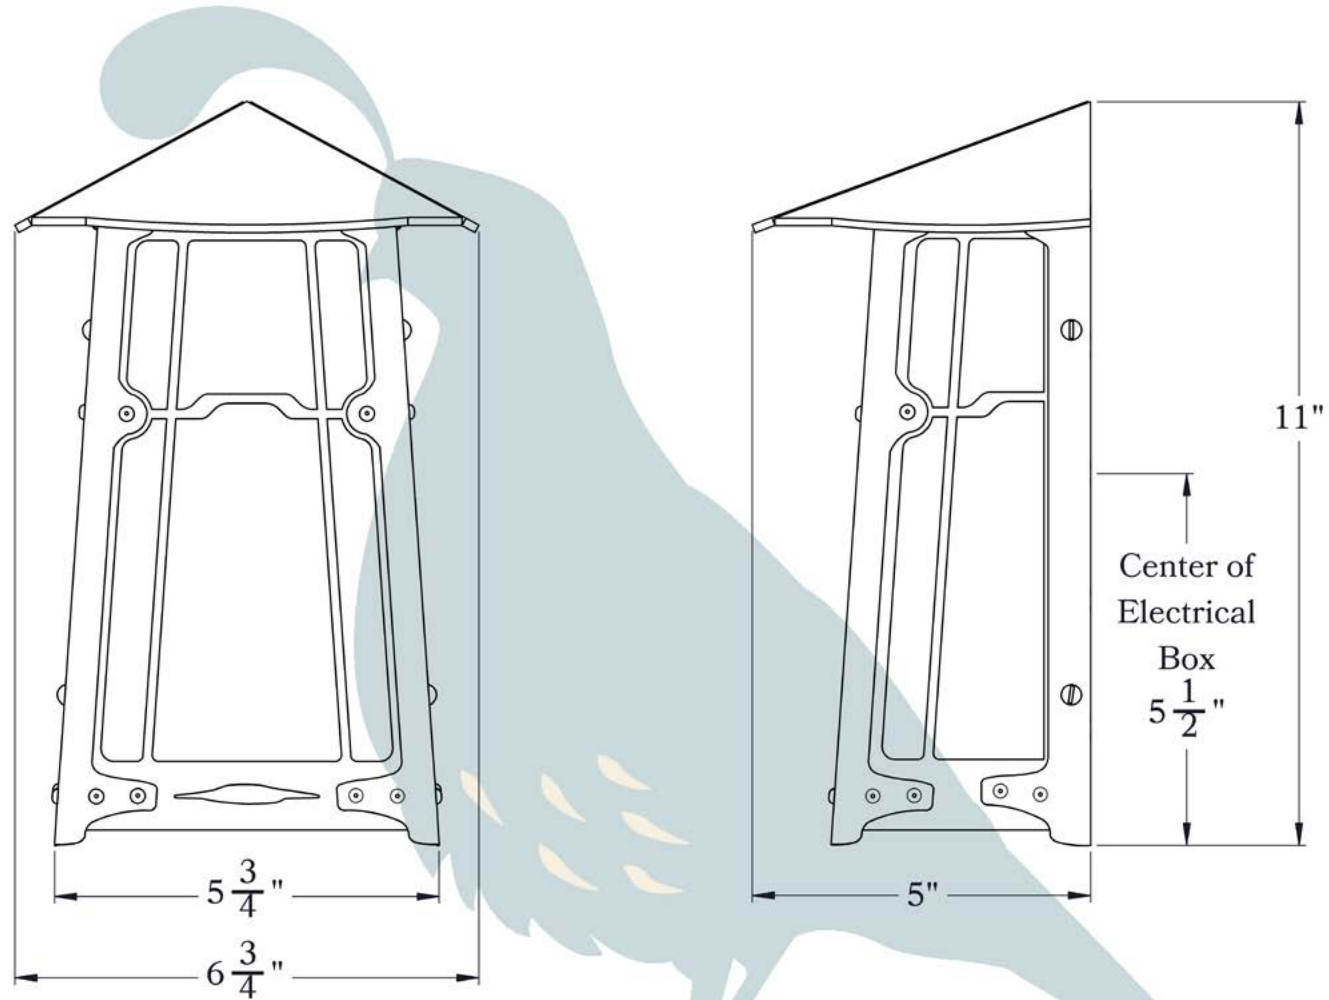

# Medium

FRONT VIEW

SIDE VIEW

## DIMENSIONS

Roof Width	6 3/4"
Body Width	5 3/4"
Height	11"
Projection	5"