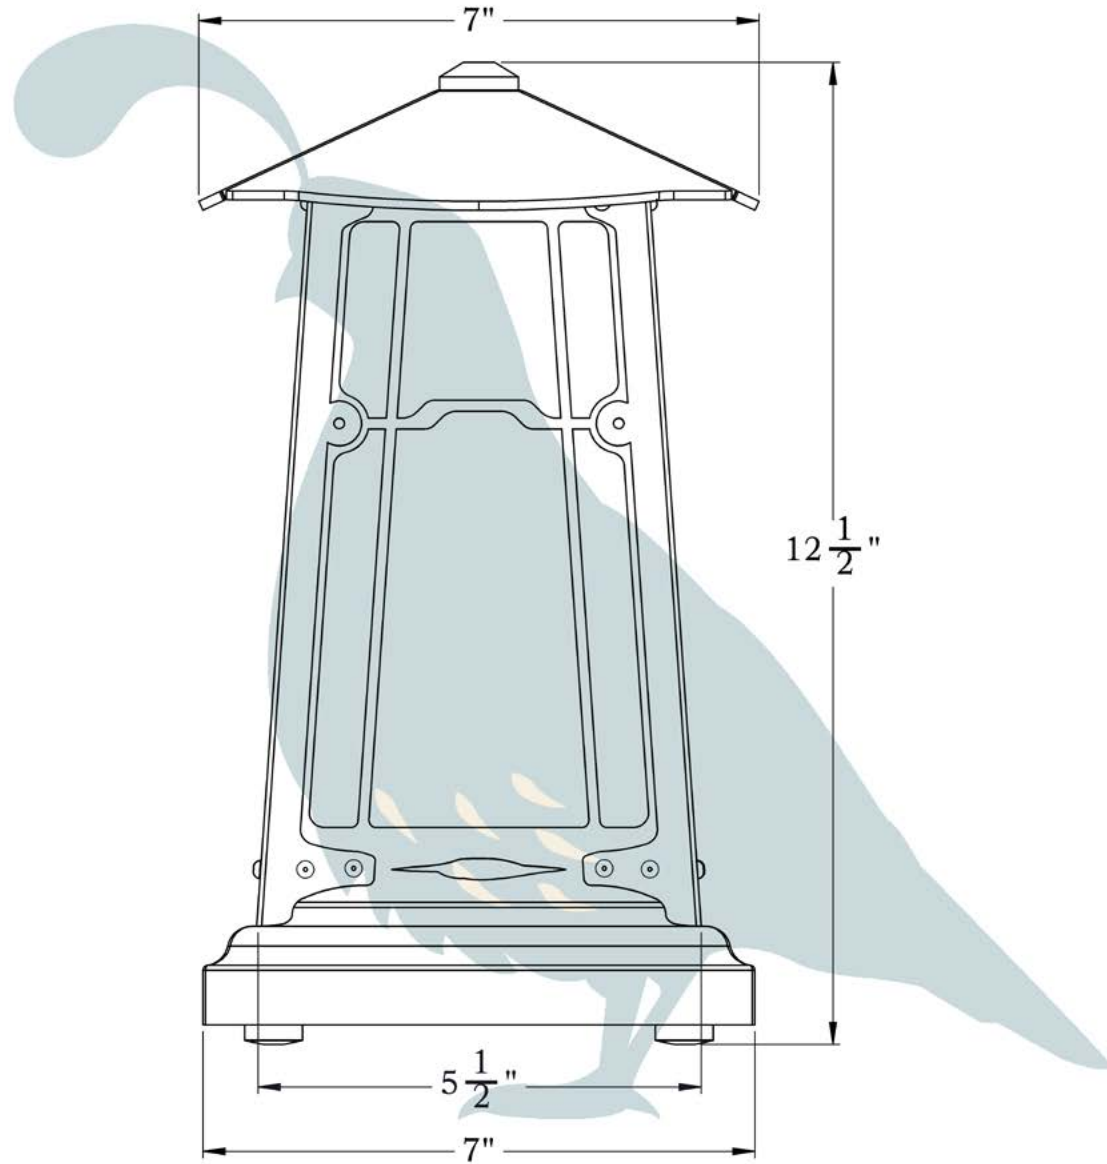

PRODUCT NO. 663-7

THE COLORADO SERIES
Pedestal Lamp
MEDIUM

OLD CALIFORNIA
FINE LIGHTING &
HOME GOODS

Medium

OLD CALIFORNIA
 975 N ENTERPRISE ST • ORANGE, CA 92867

PRODUCT No.	663-7	LAMP BASE	Medium Base (E26)
TITLE	Colorado	MAX WATTAGE	100W
UL RATING	N/A	VOLTAGE	120V

DIMENSIONS

Height	12 1/2"
Lantern Roof Width	7"
Lantern Body Width	5 1/2"
Base	7"

ELECTRICAL SPECS

UL Rating	Not Rated
Socket Type	Medium Base - E26
Number of Light Bulbs	1
Max Wattage per Bulb	100W
LED Bulb	Supplied
Cord Length	100"
On/ Off Switch	Yes

ADDITIONAL INFORMATION

Manufacturer	Old California
Mounting Location	Interior Only
Material	Brass
Multiple Overlay Options	Yes