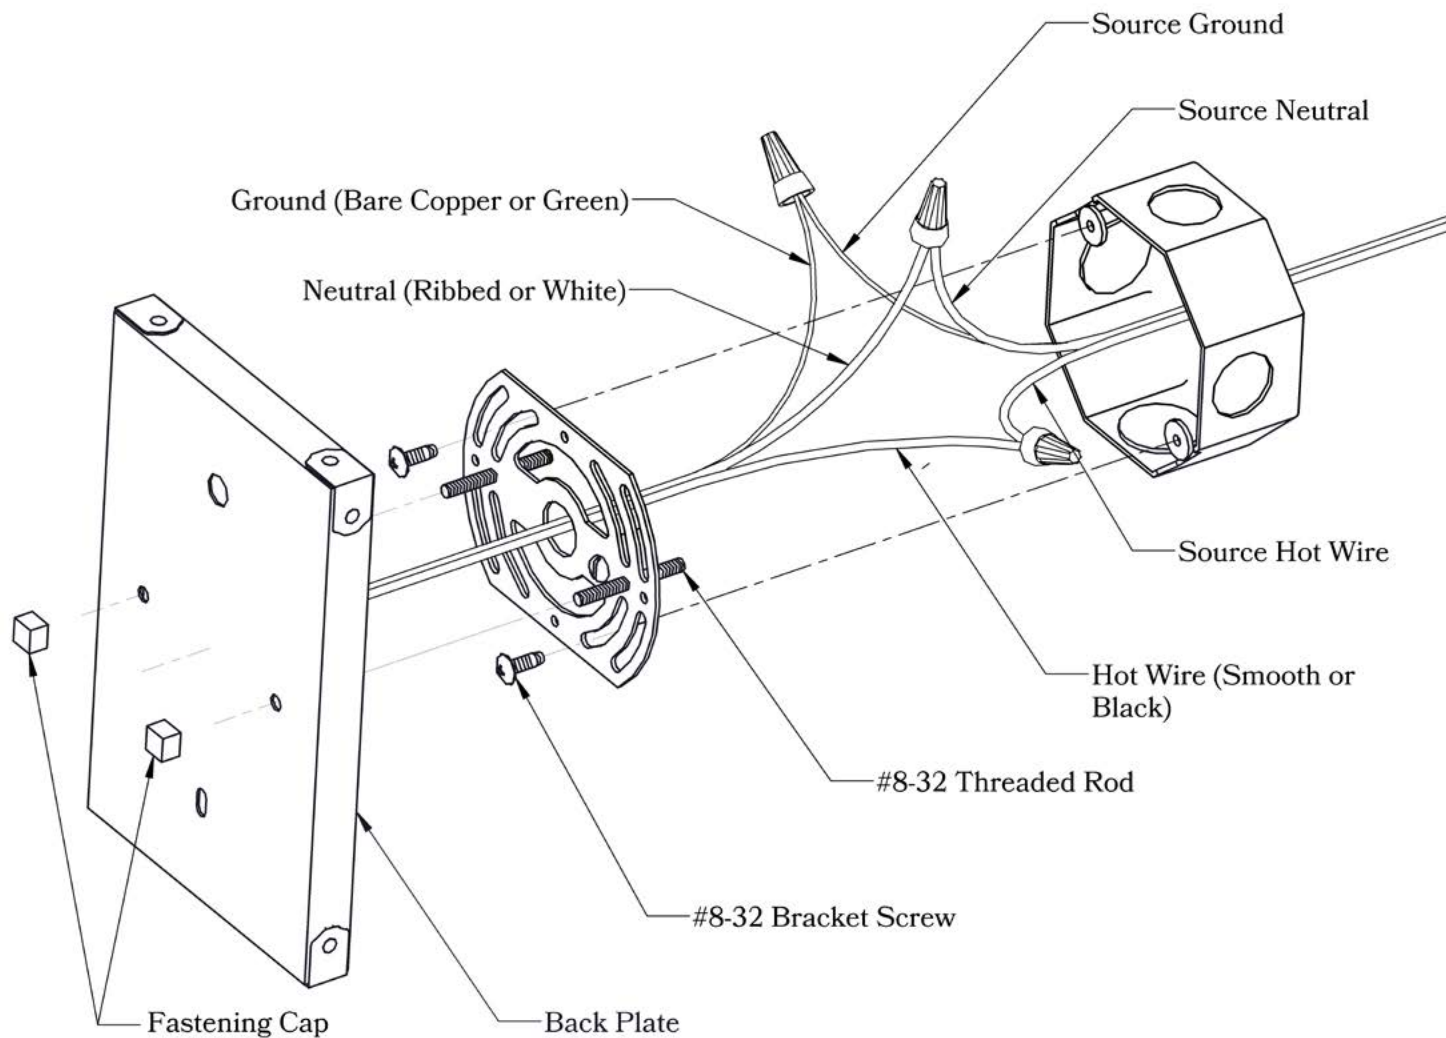

DIMENSIONS

Roof Width	7"
Body Width	5 3/4"
Lantern Height	10 1/2"
Height	12 3/4"
Projection	9 1/4"
Mounting Plate	4 1/2" x 7"

ELECTRICAL SPECS

UL Rating	Wet
Voltage	120V
Socket Type	Medium Base - E26
Number of Light Bulbs	1
Max Wattage per Bulb	100W
LED Bulb	Supplied
Dimmable	Yes

ADDITIONAL INFORMATION

Manufacturer	Old California
Mounting Location	Interior and Exterior
Material	Brass
Multiple Overlay Options	No
Bottom Glass Panels	Included

MOUNTING INSTRUCTIONS • Wall Mount With Caps**CAUTION—DISCONNECT POWER**