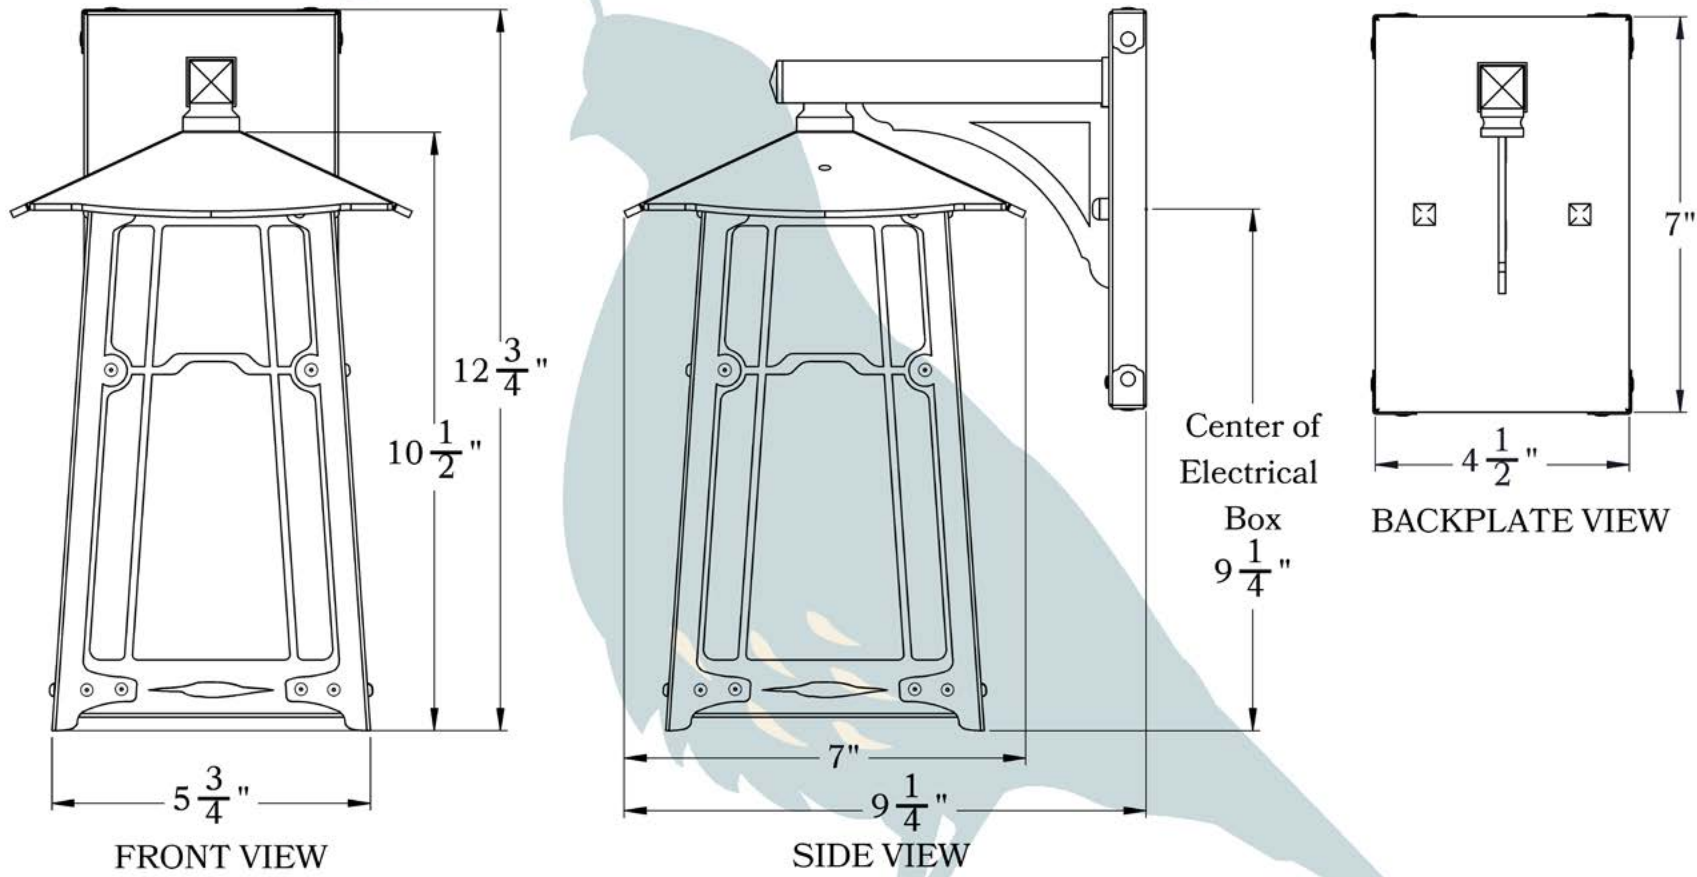

THE COLORADO SERIES
Straight Arm Sconce
MEDIUM

OLD CALIFORNIA
FINE LIGHTING &
HOME GOODS

Medium

Old CALIFORNIA
975 N ENTERPRISE ST • ORANGE, CA 92867

PRODUCT No. | 663-8
TITLE | Colorado
UL RATING | Wet

LAMP BASE | Medium Base (E26)
MAX WATTAGE | 100W
VOLTAGE | 120V

DIMENSIONS

Roof Width	7"
Body Width	5 3/4"
Lantern Height	10 1/2"
Height	12 3/4"
Projection	9 1/4"
Mounting Plate	4 1/2" x 7"

ELECTRICAL SPECS

UL Rating	Wet
Voltage	120V
Socket Type	Medium Base - E26
Number of Light Bulbs	1
Max Wattage per Bulb	100W
LED Bulb	Supplied
Dimmable	Yes

ADDITIONAL INFORMATION

Manufacturer	Old California
Mounting Location	Interior and Exterior
Material	Brass
Multiple Overlay Options	No
Bottom Glass Panels	Included

MOUNTING INSTRUCTIONS • Wall Mount With Caps**CAUTION—DISCONNECT POWER**