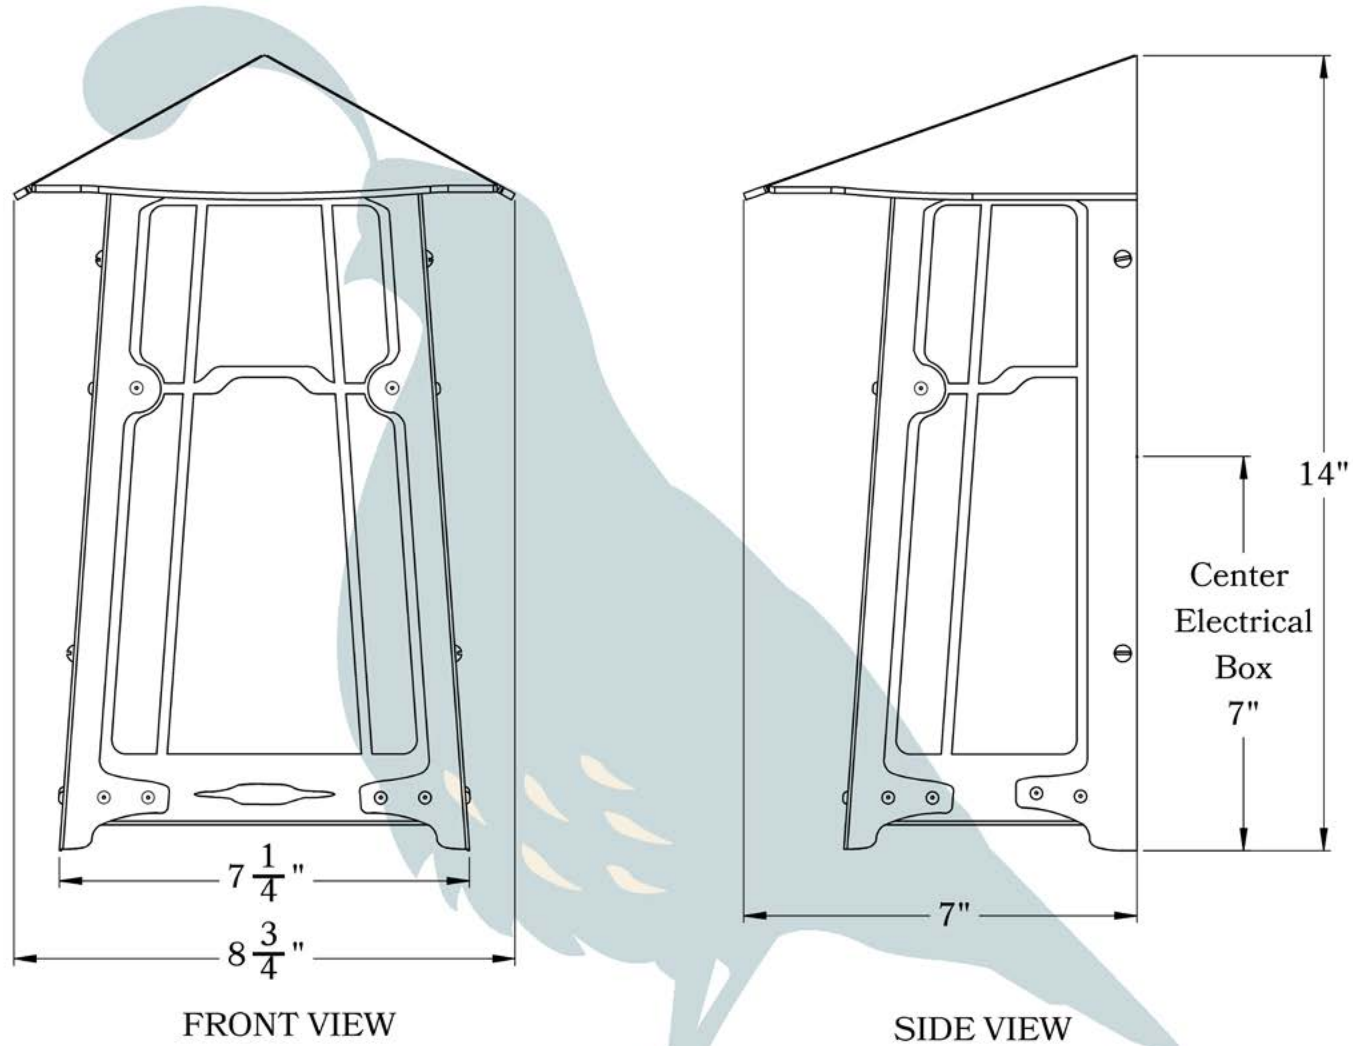

THE COLORADO SERIES  
**Flush Mount Sconce**  
LARGE

**OLD CALIFORNIA**  
FINE LIGHTING &  
HOME GOODS

# Large

**OLD CALIFORNIA**  
 975 N ENTERPRISE ST • ORANGE, CA 92867

PRODUCT No. | 664-2  
 TITLE | Colorado  
 UL RATING | Wet

LAMP BASE | Medium Base (E26)  
 MAX WATTAGE | 100W  
 VOLTAGE | 120V

**PROPRIETARY AND CONFIDENTIAL**  
 The information contained in this drawing is the sole property of Old California. Any reproduction in part or as a whole without written permission from Old California is prohibited.

## DIMENSIONS

Roof Width	8 3/4"
Body Width	7 1/4"
Height	14"
Projection	7"

## ADDITIONAL INFORMATION

Manufacturer	Old California
Mounting Location	Interior and Exterior
Material	Brass
Multiple Overlay Options	No
Bottom Glass Panels	Included

**MOUNTING INSTRUCTIONS • Flush Wall Mount Version 1****CAUTION—DISCONNECT POWER**