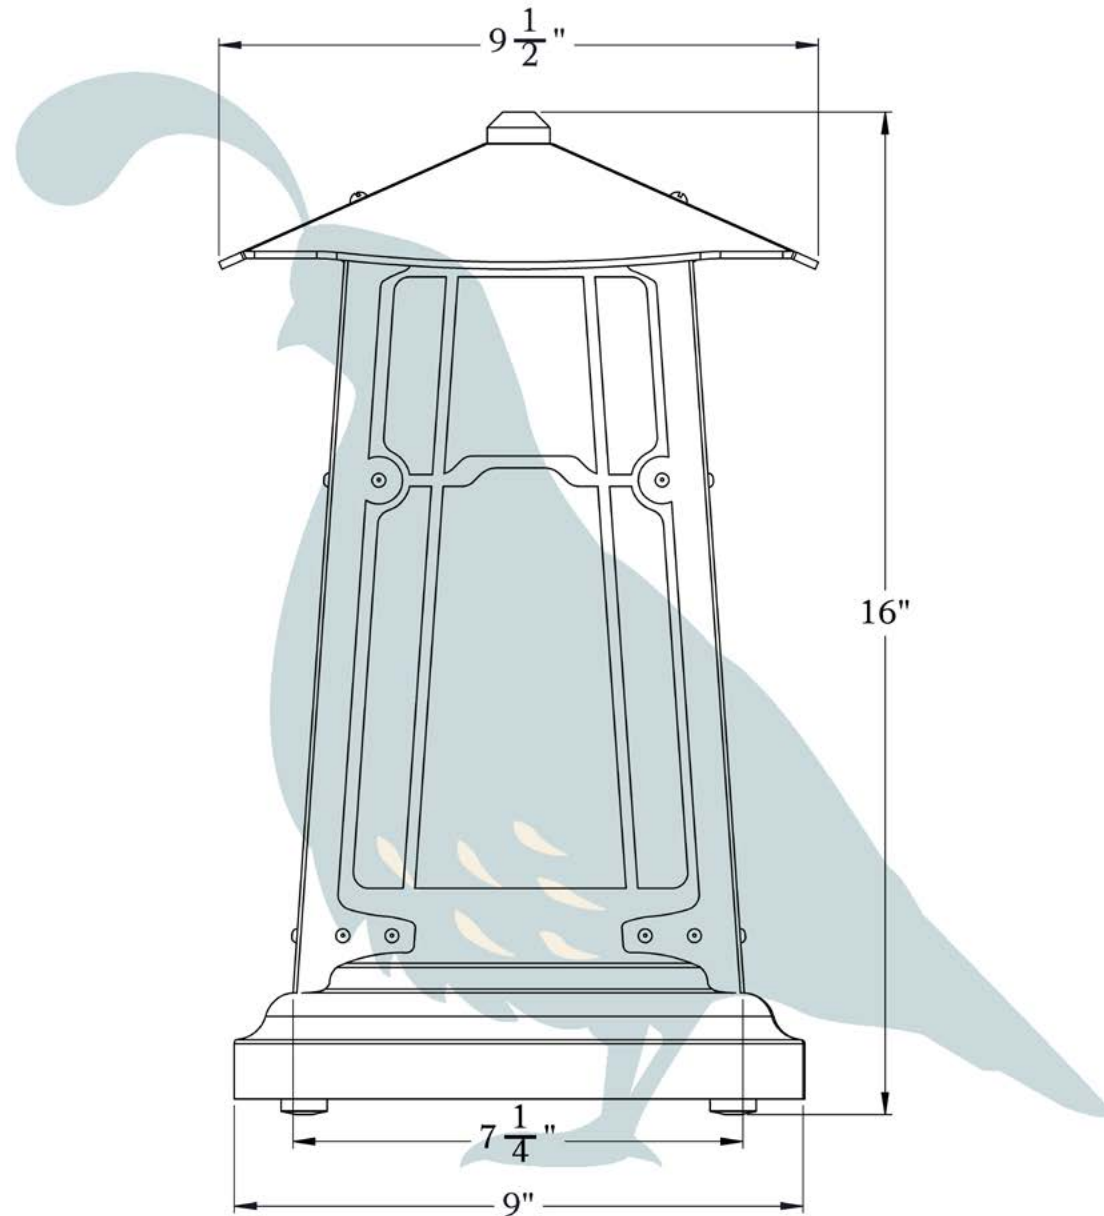

PRODUCT NO. 664-7

THE COLORADO SERIES  
**Pedestal Lamp**  
LARGE

**OLD CALIFORNIA**  
FINE LIGHTING &  
HOME GOODS

# Large

**OLD CALIFORNIA**  
 975 N ENTERPRISE ST • ORANGE, CA 92867

PRODUCT No.	664-7	LAMP BASE	Medium Base (E26)
TITLE	Colorado	MAX WATTAGE	100W
UL RATING	N/A	VOLTAGE	120V

**PROPRIETARY AND CONFIDENTIAL**  
 The information contained in this drawing is the sole property of Old California. Any reproduction in part or as a whole without written permission from Old California is prohibited.

## DIMENSIONS

Height	16"
Lantern Roof Width	9 1/2"
Lantern Body Width	7 1/4"
Base	9"