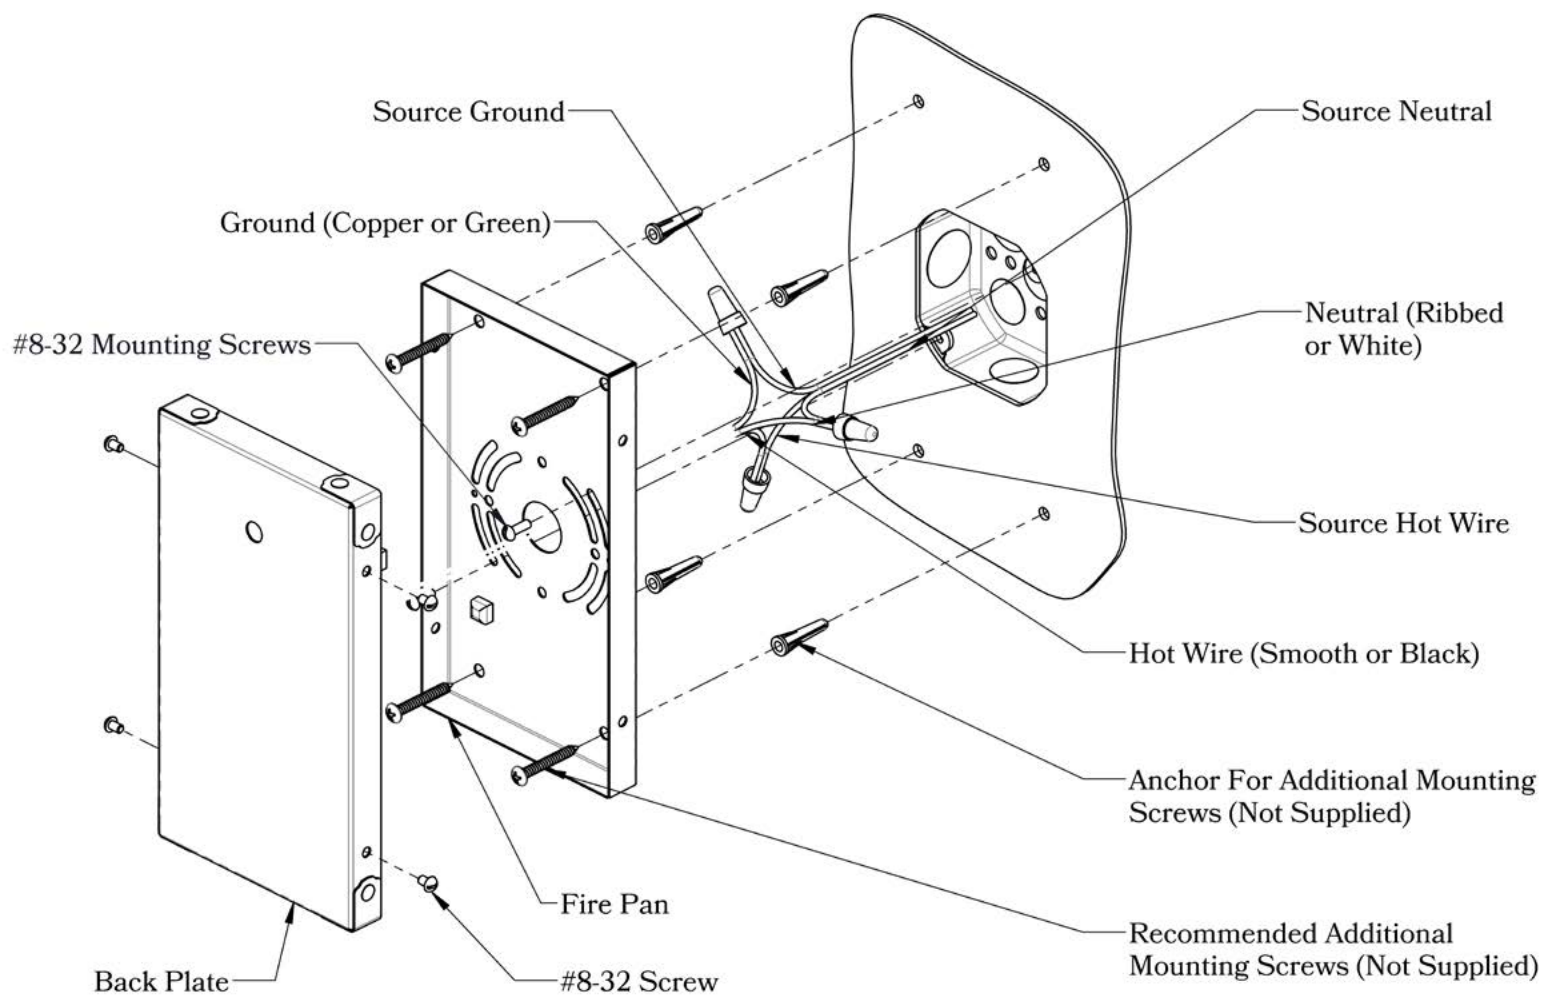

THE COLORADO SERIES
Straight Arm Sconce
LARGE

OLD CALIFORNIA
FINE LIGHTING &
HOME GOODS

Large

PRODUCT No.	664-8	LAMP BASE	Medium Base (E26)
TITLE	Colorado	MAX WATTAGE	100W
UL RATING	Wet	VOLTAGE	120V

PROPRIETARY AND CONFIDENTIAL
 The information contained in this drawing is the sole property of Old California. Any reproduction in part or as a whole without written permission from Old California is prohibited.

DIMENSIONS

Roof Width	9 1/2"
Body Width	7 1/4"
Lantern Height	13 1/2"
Height	16"
Projection	13"
Mounting Plate	5" x 9"

ELECTRICAL SPECS

UL Rating	Wet
Voltage	120V
Socket Type	Medium Base - E26
Number of Light Bulbs	1
Max Wattage per Bulb	100W
LED Bulb	Supplied
Dimmable	Yes

ADDITIONAL INFORMATION

Manufacturer	Old California
Mounting Location	Interior and Exterior
Material	Brass
Multiple Overlay Options	No
Bottom Glass Panels	Included

MOUNTING INSTRUCTIONS • Wall Mount With Fire Pan**CAUTION—DISCONNECT POWER**