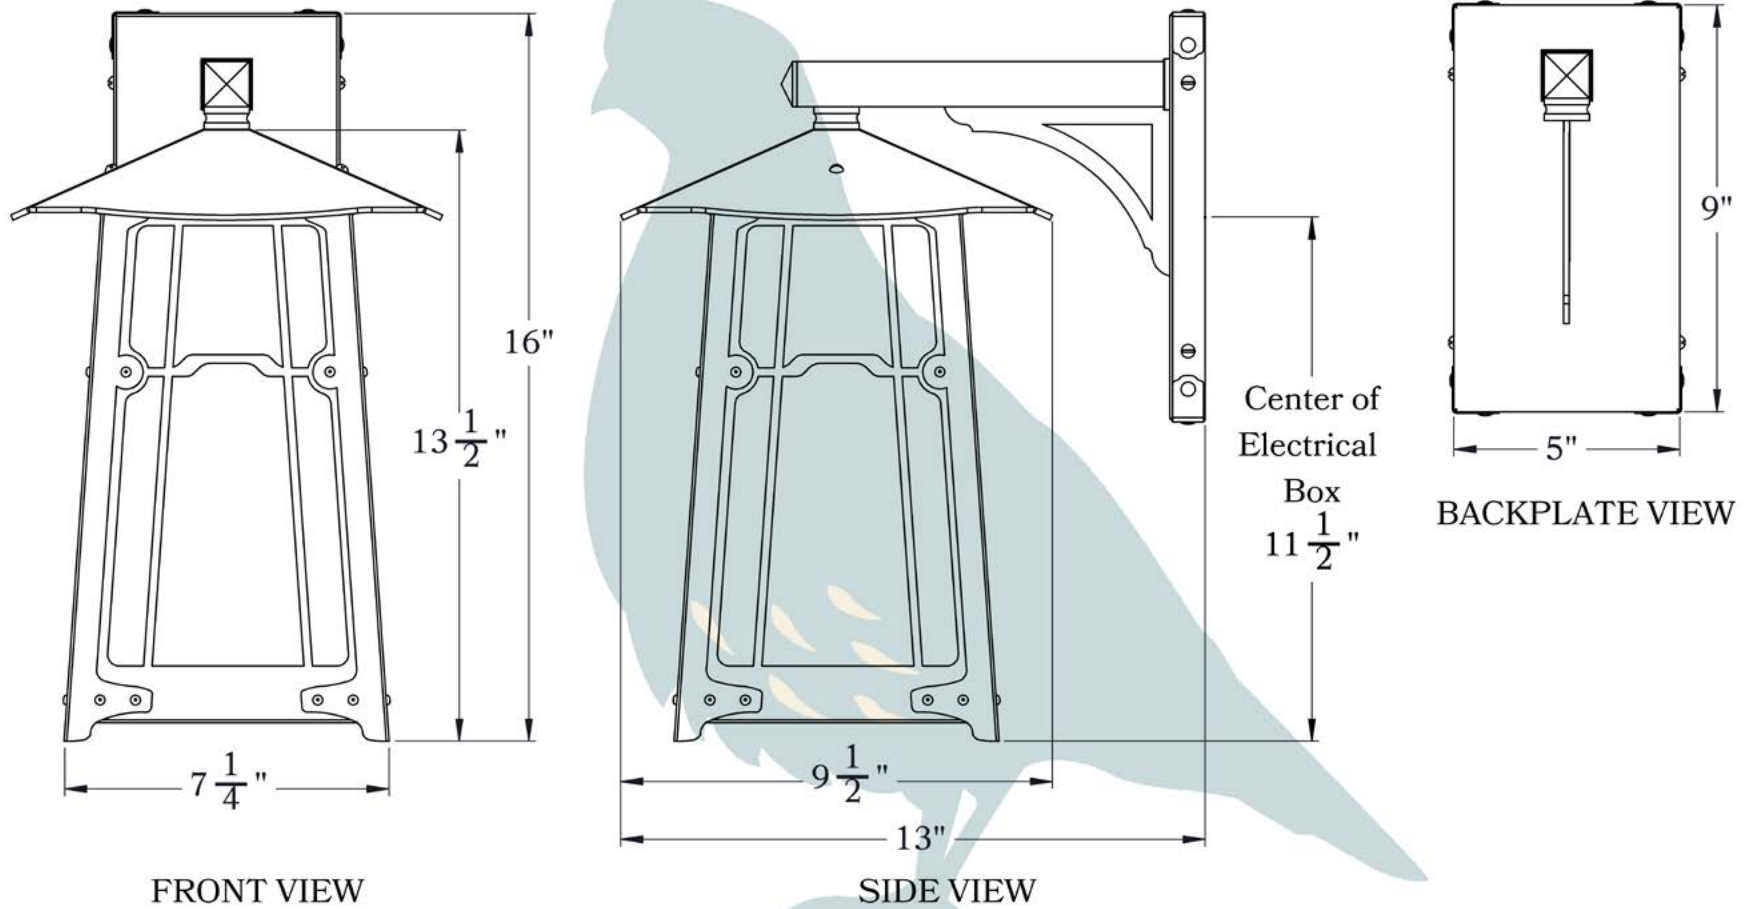

THE COLORADO SERIES
Straight Arm Sconce
LARGE

OLD CALIFORNIA
FINE LIGHTING &
HOME GOODS

Large

PRODUCT No.	664-8	LAMP BASE	Medium Base (E26)
TITLE	Colorado	MAX WATTAGE	100W
UL RATING	Wet	VOLTAGE	120V

PROPRIETARY AND CONFIDENTIAL
 The information contained in this drawing is the sole property of Old California. Any reproduction in part or as a whole without written permission from Old California is prohibited.

DIMENSIONS

Roof Width	9 1/2"
Body Width	7 1/4"
Lantern Height	13 1/2"
Height	16"
Projection	13"
Mounting Plate	5" x 9"

ELECTRICAL SPECS

UL Rating	Wet
Voltage	120V
Socket Type	Medium Base - E26
Number of Light Bulbs	1
Max Wattage per Bulb	100W
LED Bulb	Supplied
Dimmable	Yes

ADDITIONAL INFORMATION

Manufacturer	Old California
Mounting Location	Interior and Exterior
Material	Brass
Multiple Overlay Options	No
Bottom Glass Panels	Included

MOUNTING INSTRUCTIONS • Wall Mount With Fire Pan**CAUTION—DISCONNECT POWER**