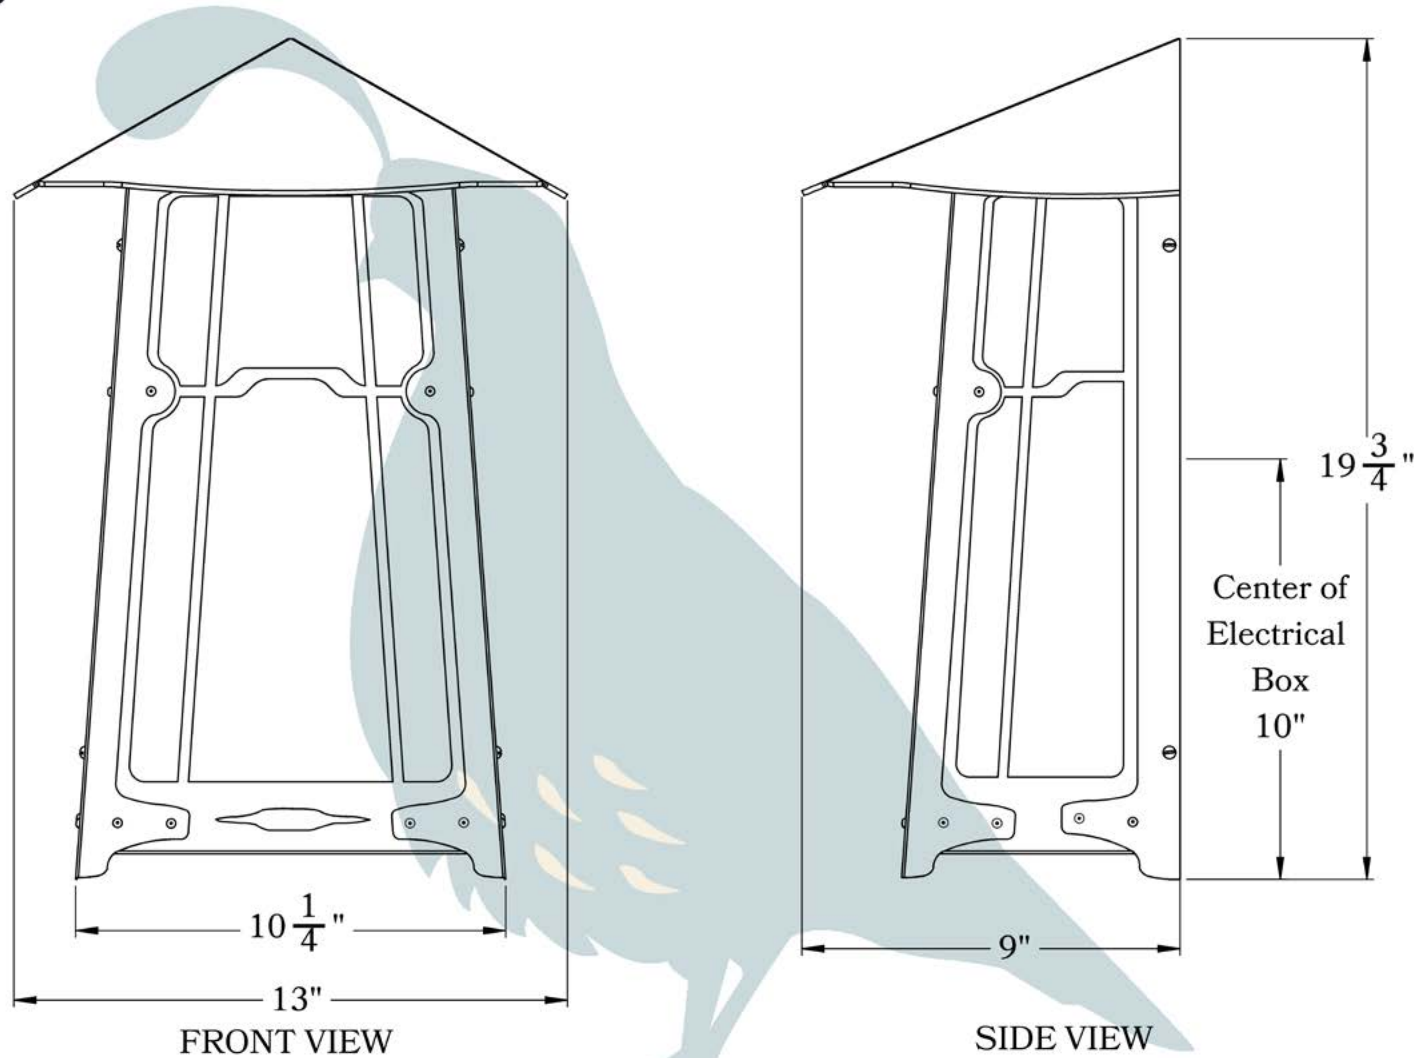

THE COLORADO SERIES  
**Flush Mount Sconce**  
EXTRA LARGE

**OLD CALIFORNIA**  
FINE LIGHTING &  
HOME GOODS

# X Large

## DIMENSIONS

Roof Width	13"
Body Width	10 1/4"
Height	19 3/4"
Projection	9"

## ADDITIONAL INFORMATION

Manufacturer	Old California
Mounting Location	Interior and Exterior
Material	Brass
Multiple Overlay Options	No
Bottom Glass Panels	Included

**MOUNTING INSTRUCTIONS • Flush Wall Mount Version 2**