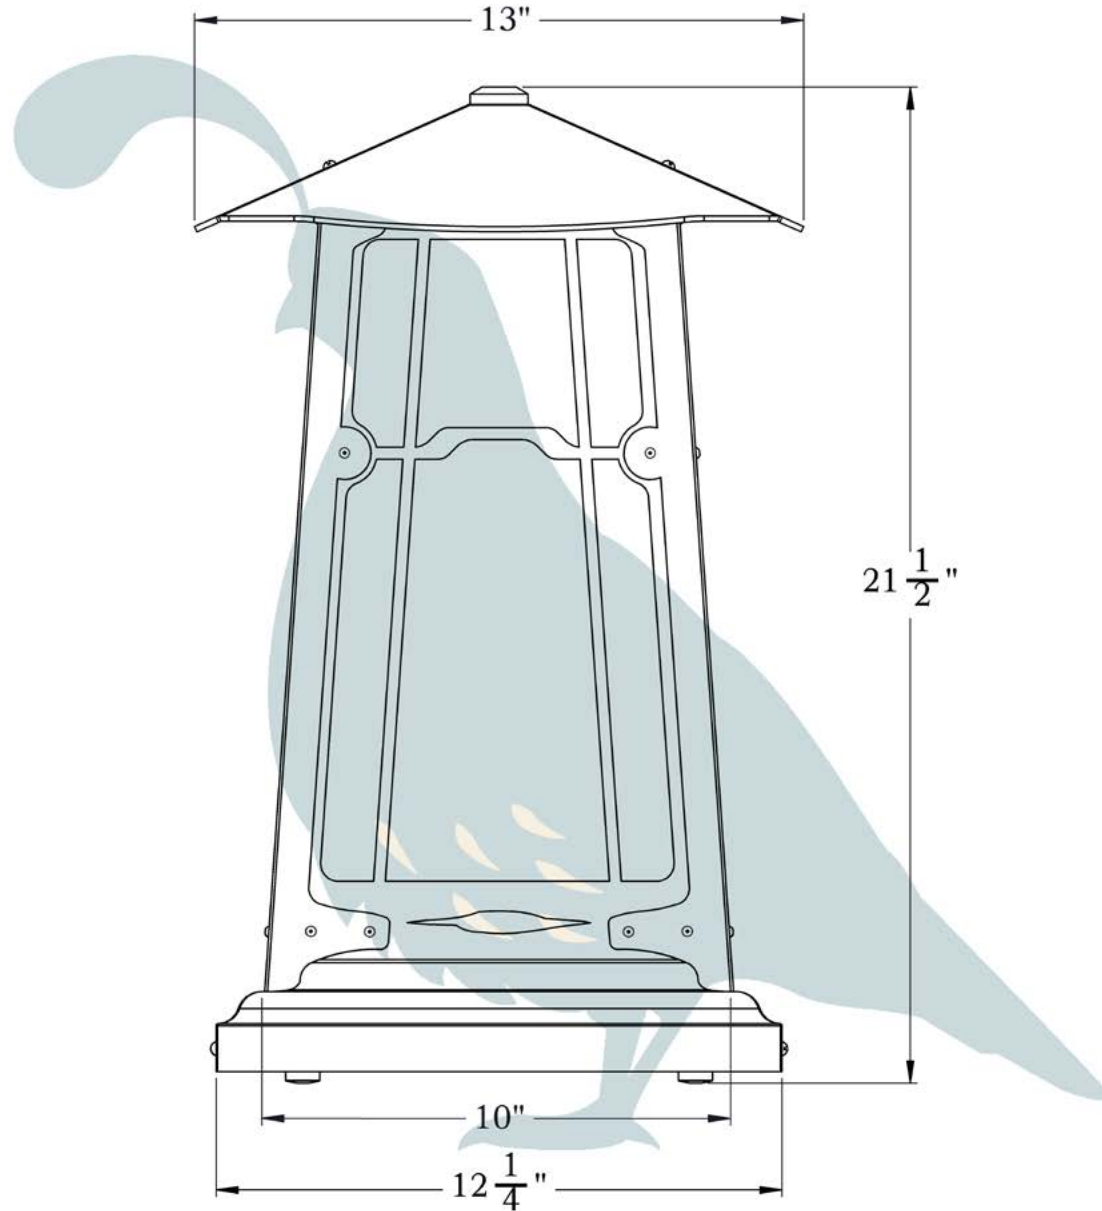

PRODUCT NO. 665-7

THE COLORADO SERIES  
**Pedestal Lamp**  
XLARGE

  
**OLD CALIFORNIA**  
FINE LIGHTING &  
HOME GOODS

# X Large

**OLD CALIFORNIA**  
 975 N ENTERPRISE ST • ORANGE, CA 92867

PRODUCT No.	665-7	LAMP BASE	Medium Base (E26)
TITLE	Colorado	MAX WATTAGE	100W
UL RATING	N/A	VOLTAGE	120V

**PROPRIETARY AND CONFIDENTIAL**  
 The information contained in this drawing is the sole property of Old California. Any reproduction in part or as a whole without written permission from Old California is prohibited.

## DIMENSIONS

Height	21 1/2"
Lantern Roof Width	13"
Lantern Body Width	10"
Base	12 1/4"