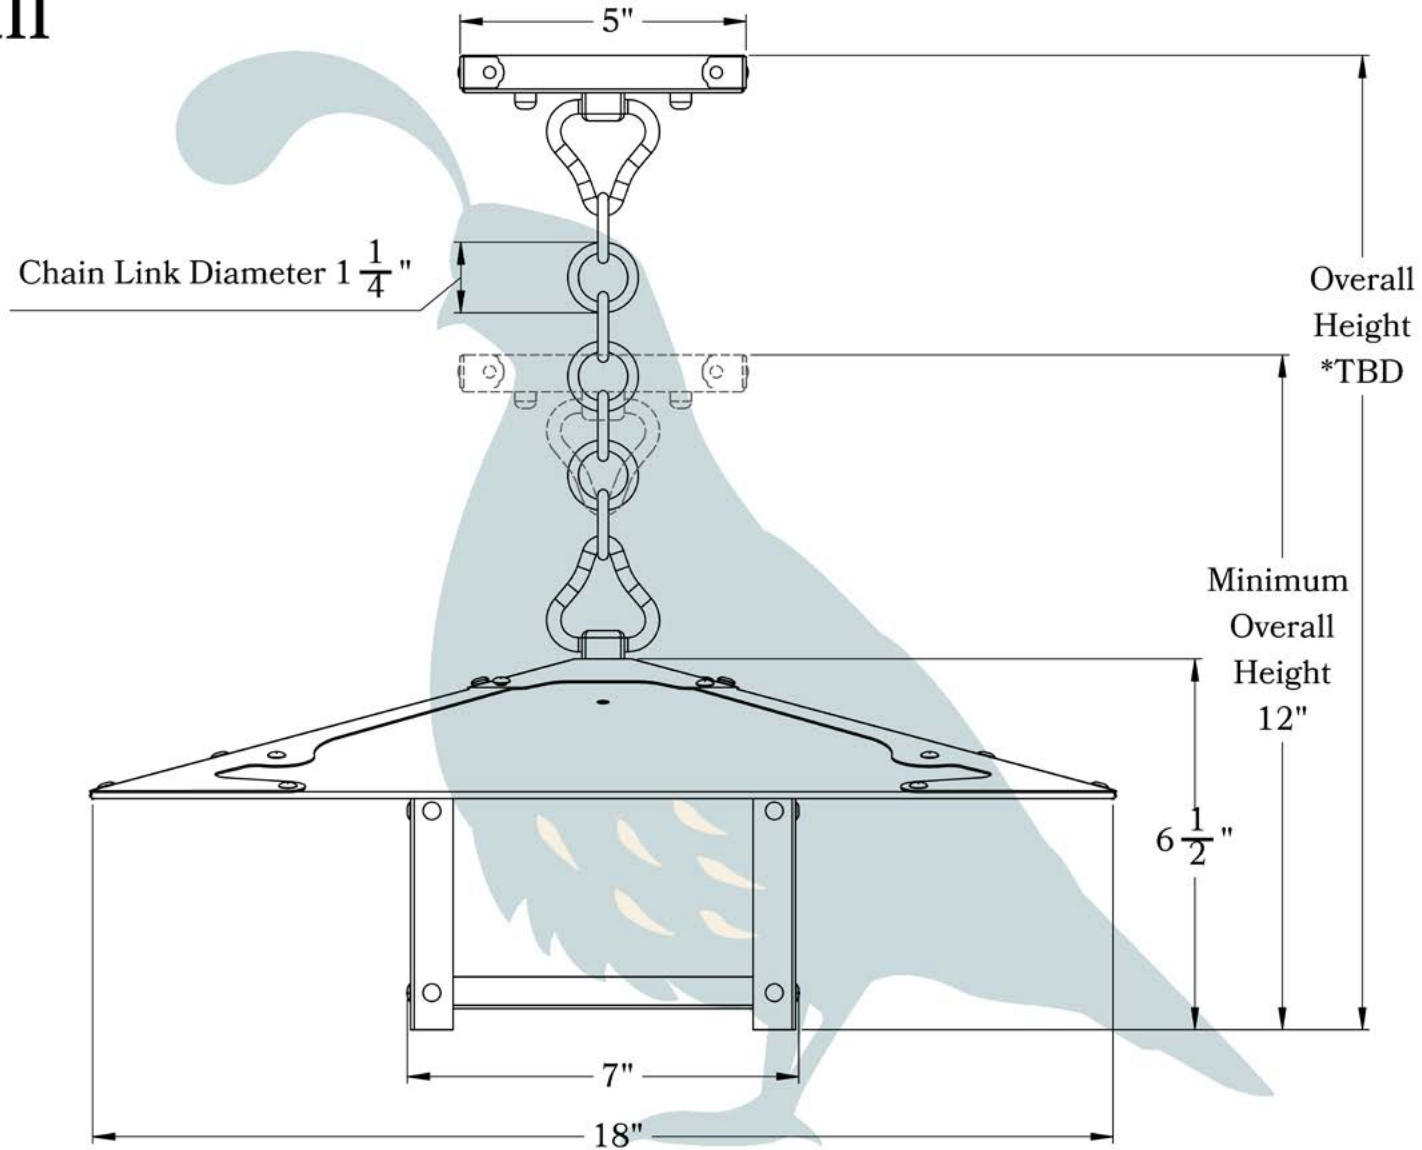

PRODUCT NO. 682-4

THE HIKARU SERIES
Chain Pendant Lantern
SMALL

OLD CALIFORNIA
FINE LIGHTING &
HOME GOODS

Small

*TBD= To be determined

PROPRIETARY AND CONFIDENTIAL

The information contained in this drawing is the sole property of Old California. Any reproduction in part or as a whole without written permission from Old California is prohibited.

DIMENSIONS

Roof Width	18"
Body Width	7"
Lantern Height	6 1/2"
Minimum Height	12"
Canopy	5"

ELECTRICAL SPECS

UL Rating	Damp
Voltage	120V
Socket Type	Medium Base - E26
Number of Light Bulbs	1
Max Wattage per Bulb	60W
LED Bulb	Supplied
Dimmable	Yes

ADDITIONAL INFORMATION

Manufacturer	Old California
Mounting Location	Interior and Exterior
Material	Brass
Multiple Overlay Options	Yes
Bottom Glass Panels	Included

OVERLAYS AVAILABLE IN THIS SERIES

Gamble