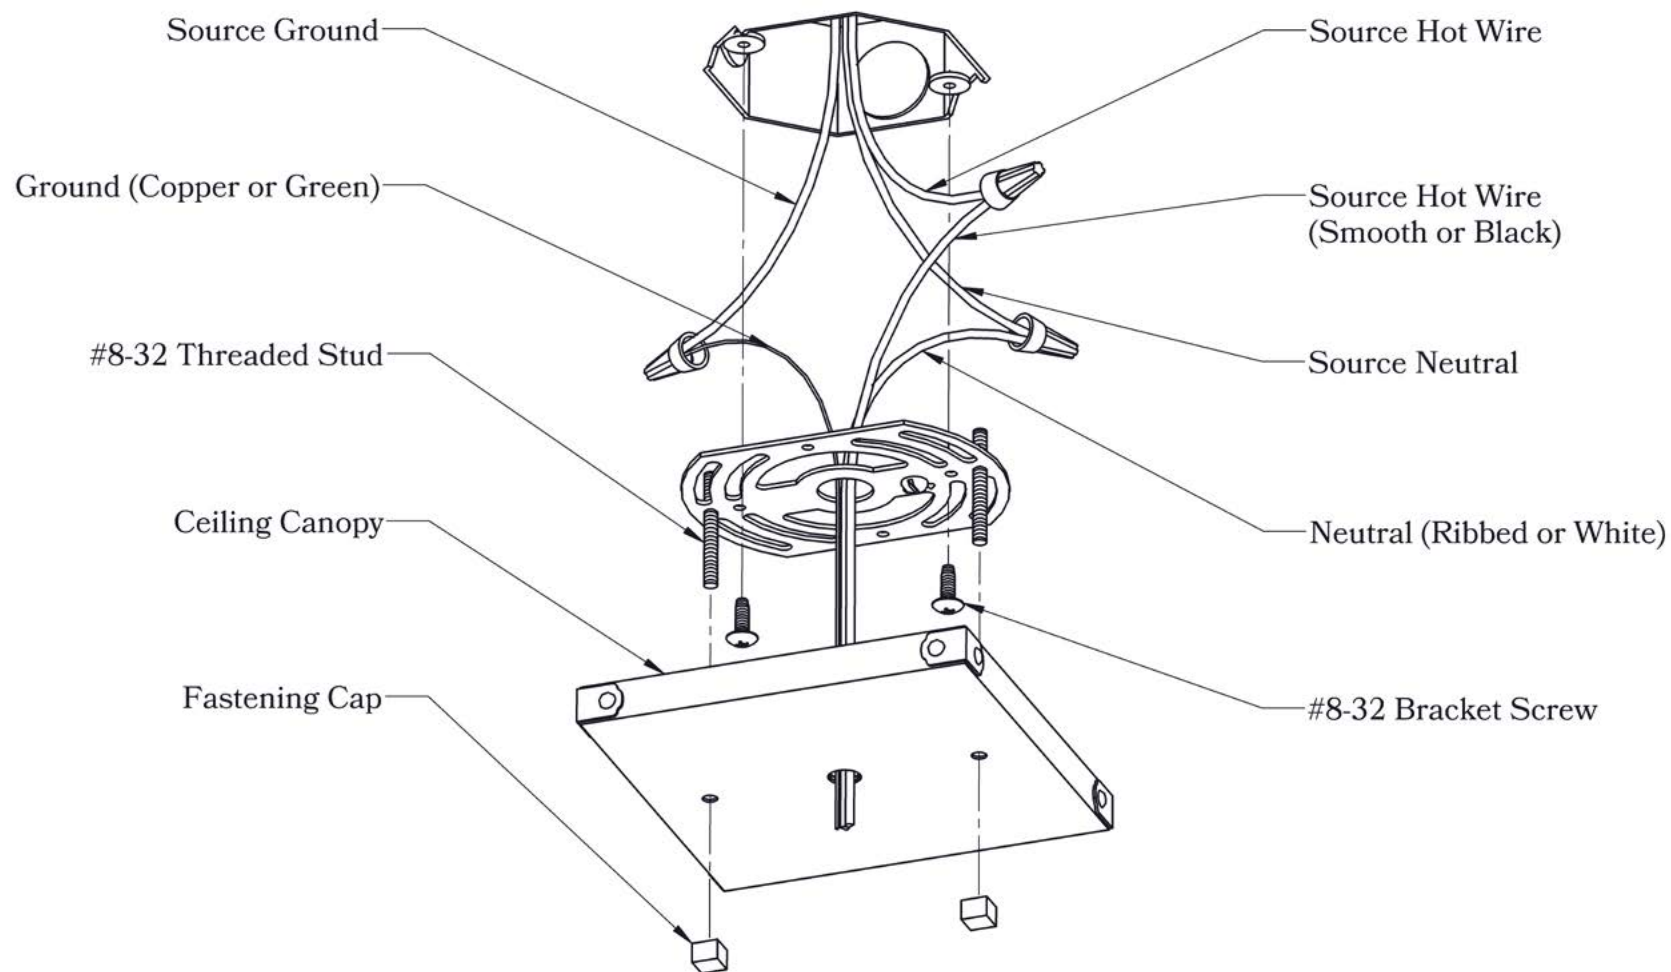

DIMENSIONS

Roof Width	18"
Body Width	7"
Lantern Height	6 1/2"
Minimum Height	12"
Canopy	5"

ELECTRICAL SPECS

UL Rating	Damp
Voltage	120V
Socket Type	Medium Base - E26
Number of Light Bulbs	1
Max Wattage per Bulb	60W
LED Bulb	Supplied
Dimmable	Yes

ADDITIONAL INFORMATION

Manufacturer	Old California
Mounting Location	Interior and Exterior
Material	Brass
Multiple Overlay Options	Yes
Bottom Glass Panels	Included

OVERLAYS AVAILABLE IN THIS SERIES

Gamble

Japanese Maple

Myers Point

Glass Only

MOUNTING INSTRUCTIONS • Chain Mount Without Fire Pan**CAUTION—DISCONNECT POWER**

Always shut off power when installing or repairing this (or any other) electrical appliance. Failure to do so may result in severe injury or death. This product must be installed in accordance with applicable installation codes by a person familiar with the construction and operation of the product, and the hazards involved.