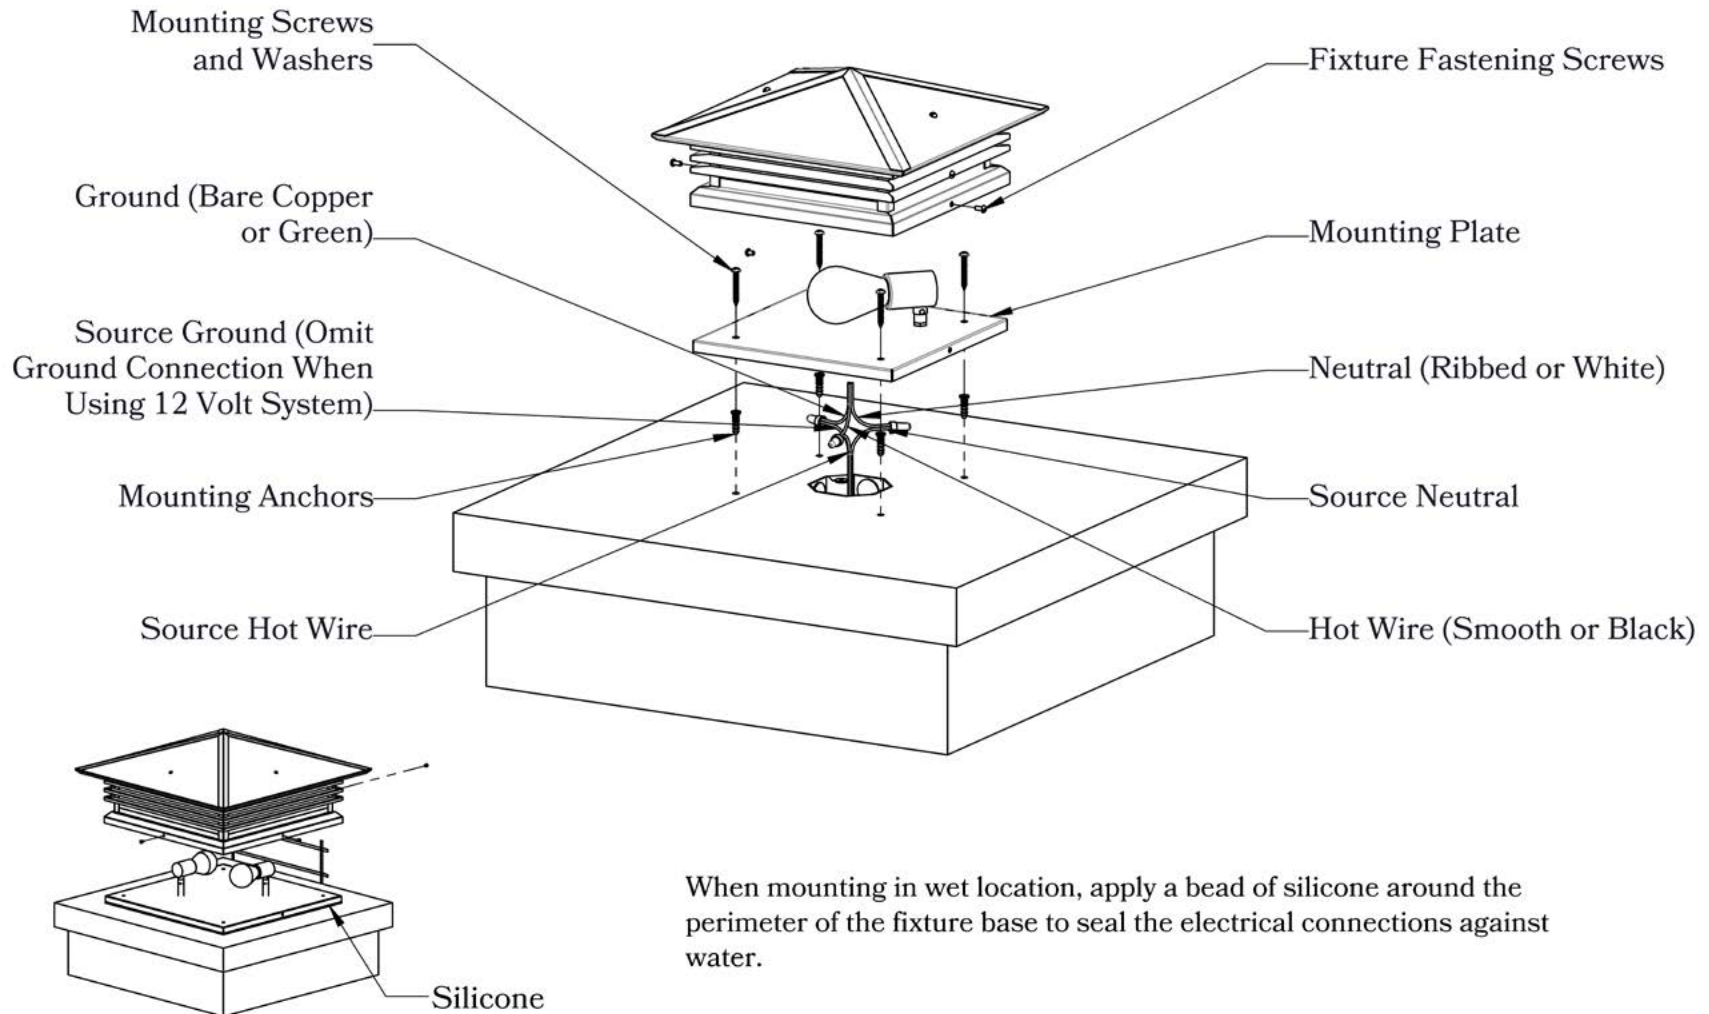

### MOUNTING INSTRUCTIONS • Column Light Version One

When mounting in wet location, apply a bead of silicone around the perimeter of the fixture base to seal the electrical connections against water.