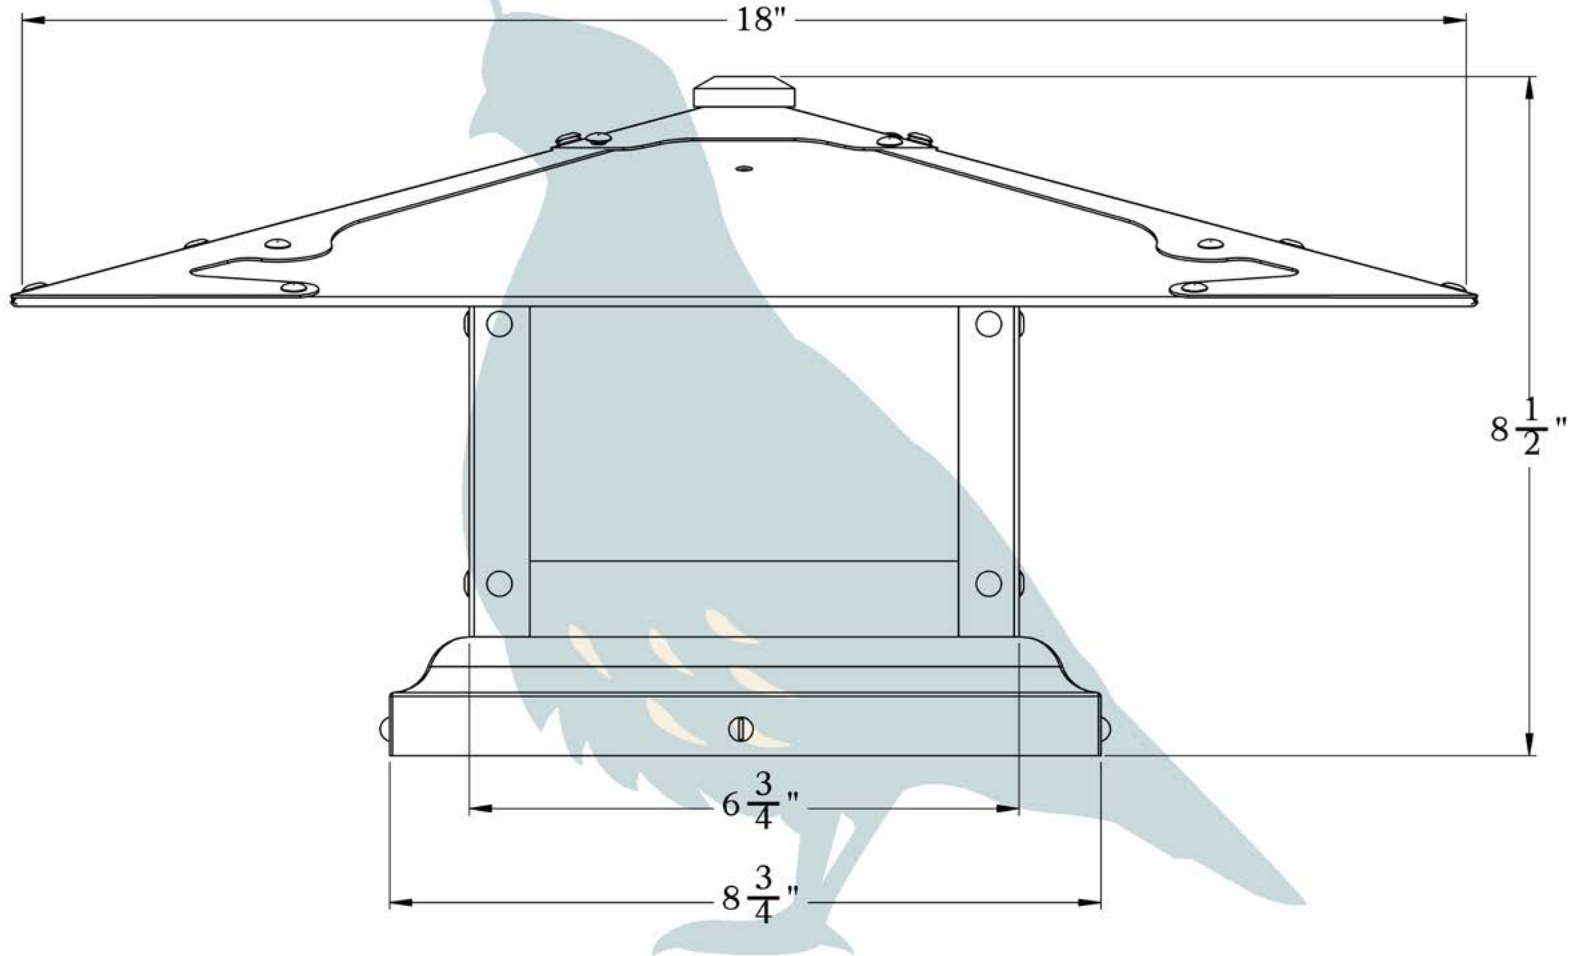

THE HIKARU SERIES  
**Column Mount Lantern**  
SMALL

**OLD CALIFORNIA**  
FINE LIGHTING &  
HOME GOODS

# Small

PRODUCT No. | 682-6  
 TITLE | Hikaru  
 UL RATING | Wet

LAMP BASE | Medium Base (E26)  
 MAX WATTAGE | 60W  
 VOLTAGE | 12V or 120V

**PROPRIETARY AND CONFIDENTIAL**  
 The information contained in this drawing is the sole property of Old California. Any reproduction in part or as a whole without written permission from Old California is prohibited.

## DIMENSIONS

Roof Width	18"
Body Width	6 3/4"
Height	8 1/2"
Mounting Base	8 3/4"