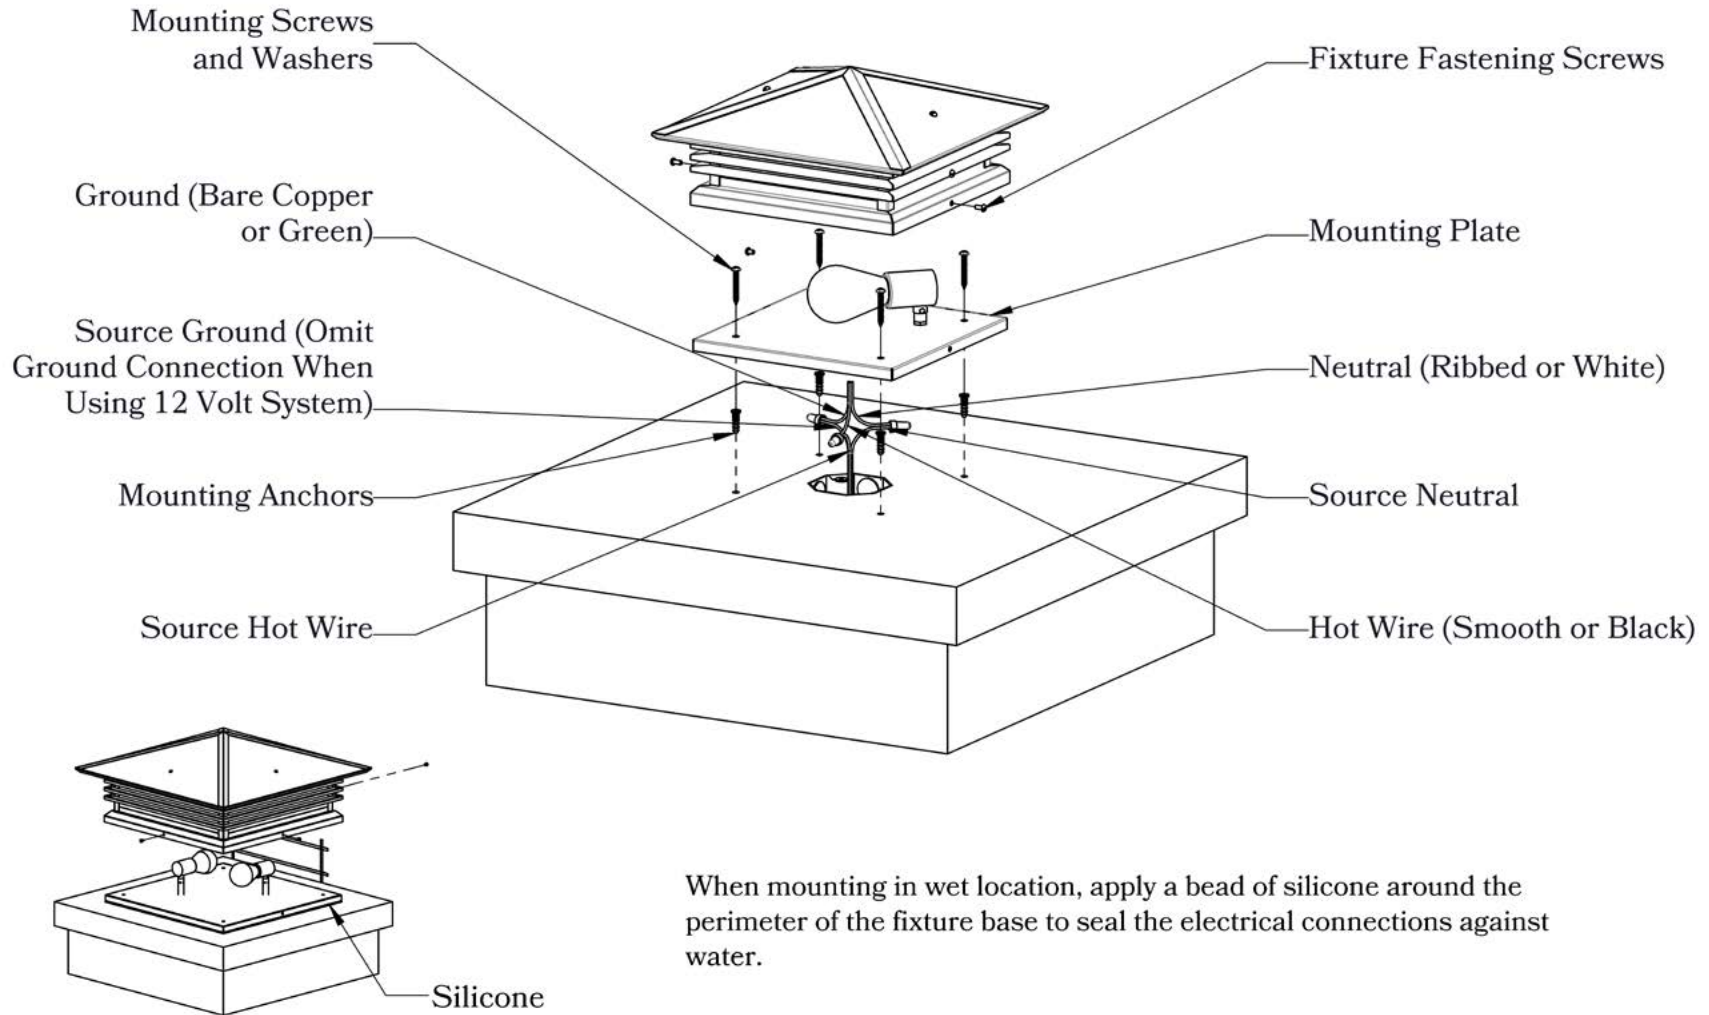

DIMENSIONS

Roof Width	23 3/4"
Body Width	9"
Height	10 3/4"
Mounting Base	11"

OVERLAYS AVAILABLE IN THIS SERIES

Gamble

Japanese Maple

Myers Point

Glass Only

ELECTRICAL SPECS

UL Rating	Wet
Voltage	12V or 120V
Socket Type	Medium Base - E26
Number of Light Bulbs	1
Max Wattage per Bulb	100W
LED Bulb	Supplied

ADDITIONAL INFORMATION

Manufacturer	Old California
Mounting Location	Exterior Only
Material	Brass
Multiple Overlay Options	Yes

MOUNTING INSTRUCTIONS • Column Light Version One

When mounting in wet location, apply a bead of silicone around the perimeter of the fixture base to seal the electrical connections against water.

CAUTION—DISCONNECT POWER