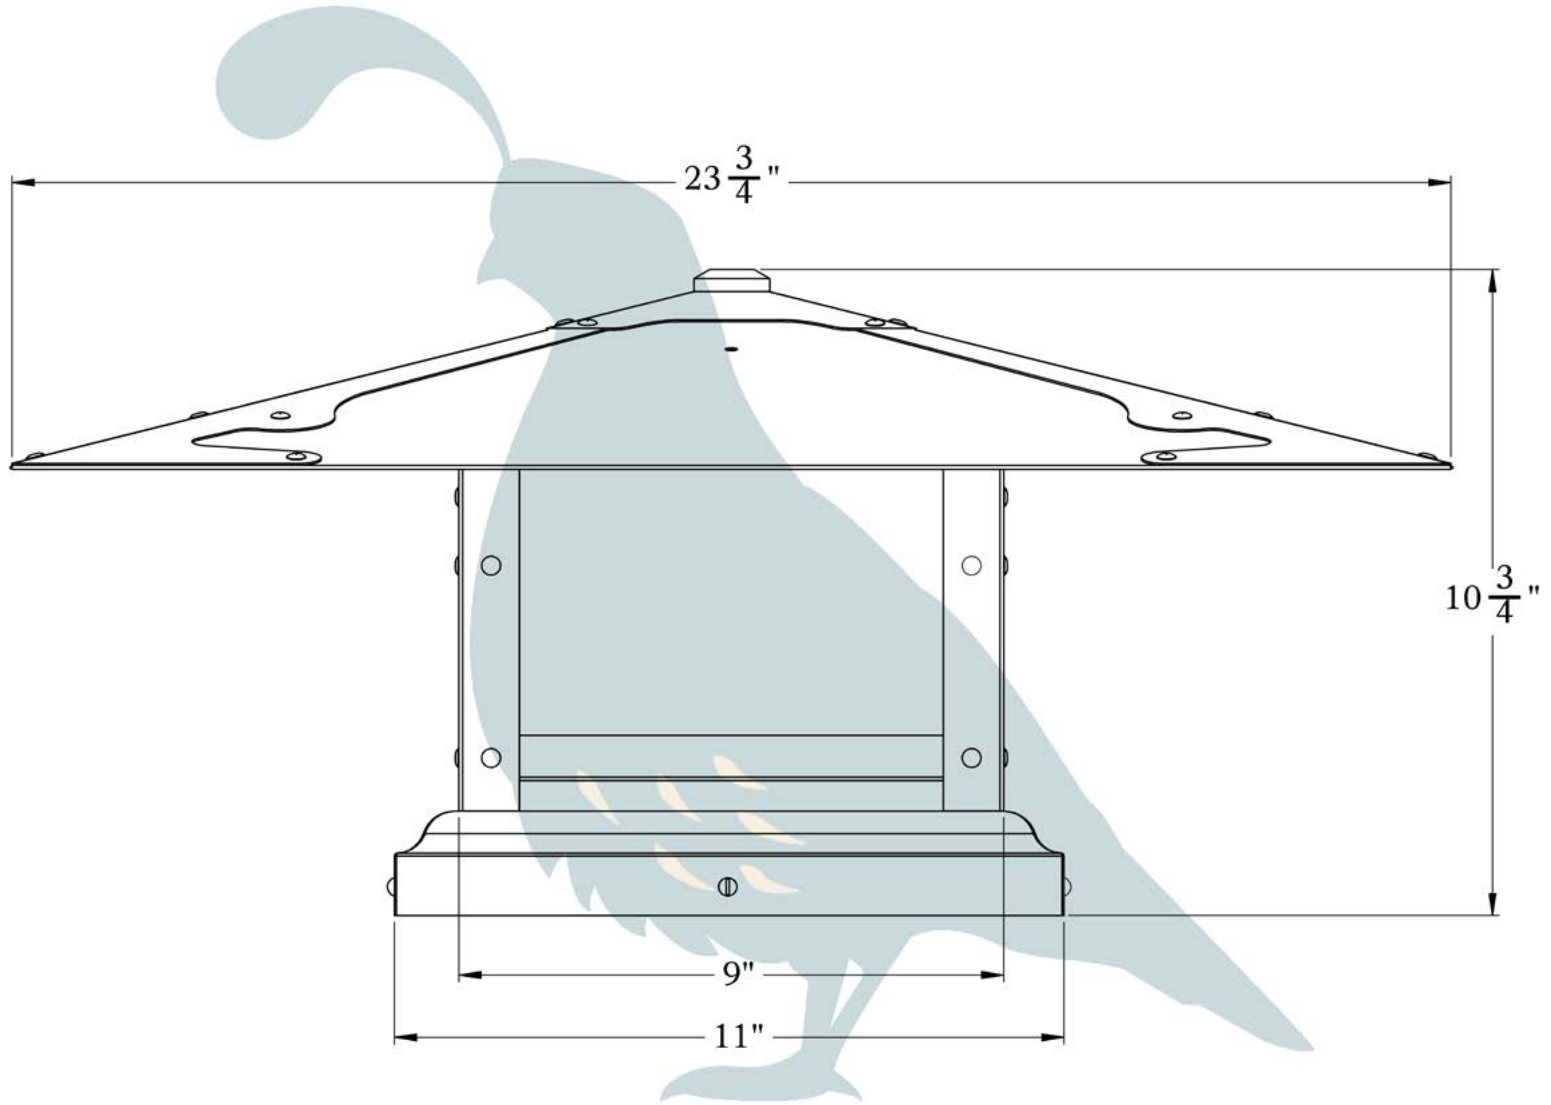

THE HIKARU SERIES
Column Mount Lantern
MEDIUM

OLD CALIFORNIA
FINE LIGHTING &
HOME GOODS

Medium

OLD CALIFORNIA
 975 N ENTERPRISE ST • ORANGE, CA 92867

PRODUCT No. | 683-6
 TITLE | Hikaru
 UL RATING | Wet

LAMP BASE | Medium Base (E26)
 MAX WATTAGE | 100W
 VOLTAGE | 12V or 120V

DIMENSIONS

Roof Width	23 3/4"
Body Width	9"
Height	10 3/4"
Mounting Base	11"

OVERLAYS AVAILABLE IN THIS SERIES

Gamble

Japanese Maple

Myers Point

Glass Only

ELECTRICAL SPECS

UL Rating	Wet
Voltage	12V or 120V
Socket Type	Medium Base - E26
Number of Light Bulbs	1
Max Wattage per Bulb	100W
LED Bulb	Supplied

ADDITIONAL INFORMATION

Manufacturer	Old California
Mounting Location	Exterior Only
Material	Brass
Multiple Overlay Options	Yes

MOUNTING INSTRUCTIONS • Column Light Version One

When mounting in wet location, apply a bead of silicone around the perimeter of the fixture base to seal the electrical connections against water.

CAUTION—DISCONNECT POWER