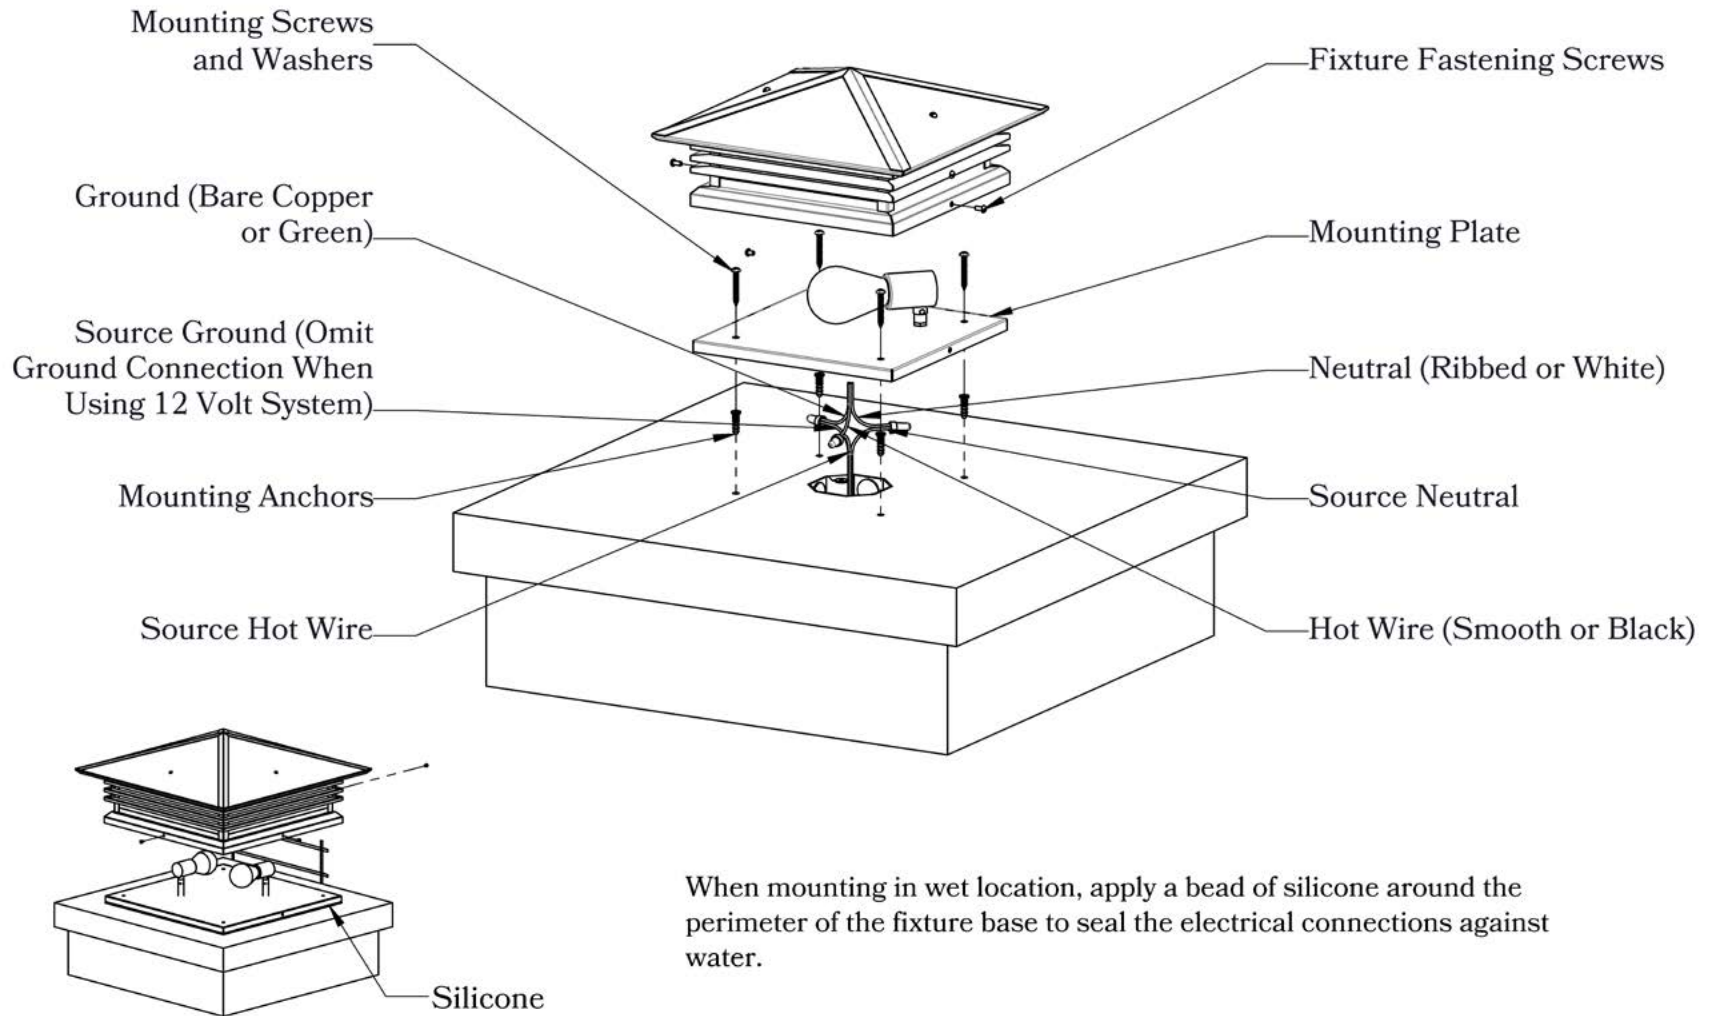

DIMENSIONS

Roof Width	30"
Body Width	11 1/4"
Height	13"
Mounting Base	13 1/4"

OVERLAYS AVAILABLE IN THIS SERIES

Gamble

Japanese Maple

Myers Point

Glass Only

ELECTRICAL SPECS

UL Rating	Wet
Voltage	12V or 120V
Socket Type	Medium Base - E26
Number of Light Bulbs	1
Max Wattage per Bulb	100W
LED Bulb	Supplied

ADDITIONAL INFORMATION

Manufacturer	Old California
Mounting Location	Exterior Only
Material	Brass
Multiple Overlay Options	Yes

MOUNTING INSTRUCTIONS • Column Light Version One

When mounting in wet location, apply a bead of silicone around the perimeter of the fixture base to seal the electrical connections against water.

CAUTION—DISCONNECT POWER