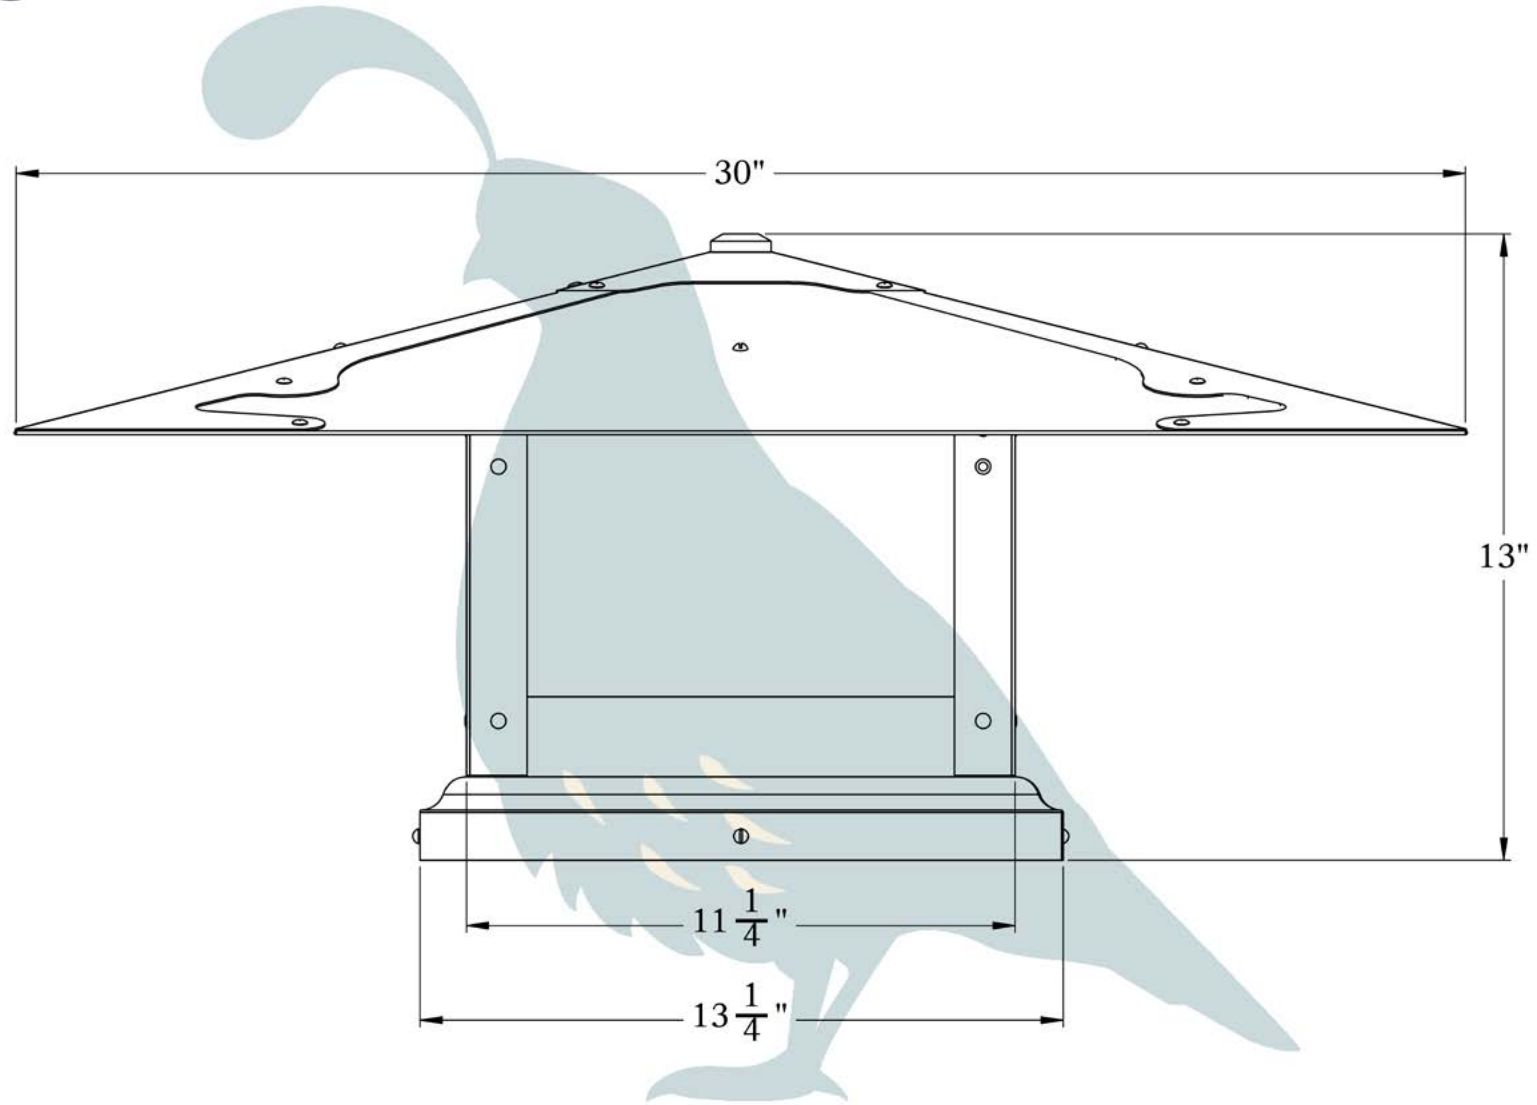

THE HIKARU SERIES
Column Mount Lantern

LARGE

**OLD
CALIFORNIA**
FINE LIGHTING &
HOME GOODS

Large

PRODUCT No. | 684-6
TITLE | Hikaru
UL RATING | Wet

LAMP BASE | Medium Base (E26)
MAX WATTAGE | 100W
VOLTAGE | 12V or 120V

DIMENSIONS

Roof Width	30"
Body Width	11 1/4"
Height	13"
Mounting Base	13 1/4"

OVERLAYS AVAILABLE IN THIS SERIES

Gamble

Japanese Maple

Myers Point

Glass Only

ELECTRICAL SPECS

UL Rating	Wet
Voltage	12V or 120V
Socket Type	Medium Base - E26
Number of Light Bulbs	1
Max Wattage per Bulb	100W
LED Bulb	Supplied

ADDITIONAL INFORMATION

Manufacturer	Old California
Mounting Location	Exterior Only
Material	Brass
Multiple Overlay Options	Yes

MOUNTING INSTRUCTIONS • Column Light Version One

When mounting in wet location, apply a bead of silicone around the perimeter of the fixture base to seal the electrical connections against water.

CAUTION—DISCONNECT POWER