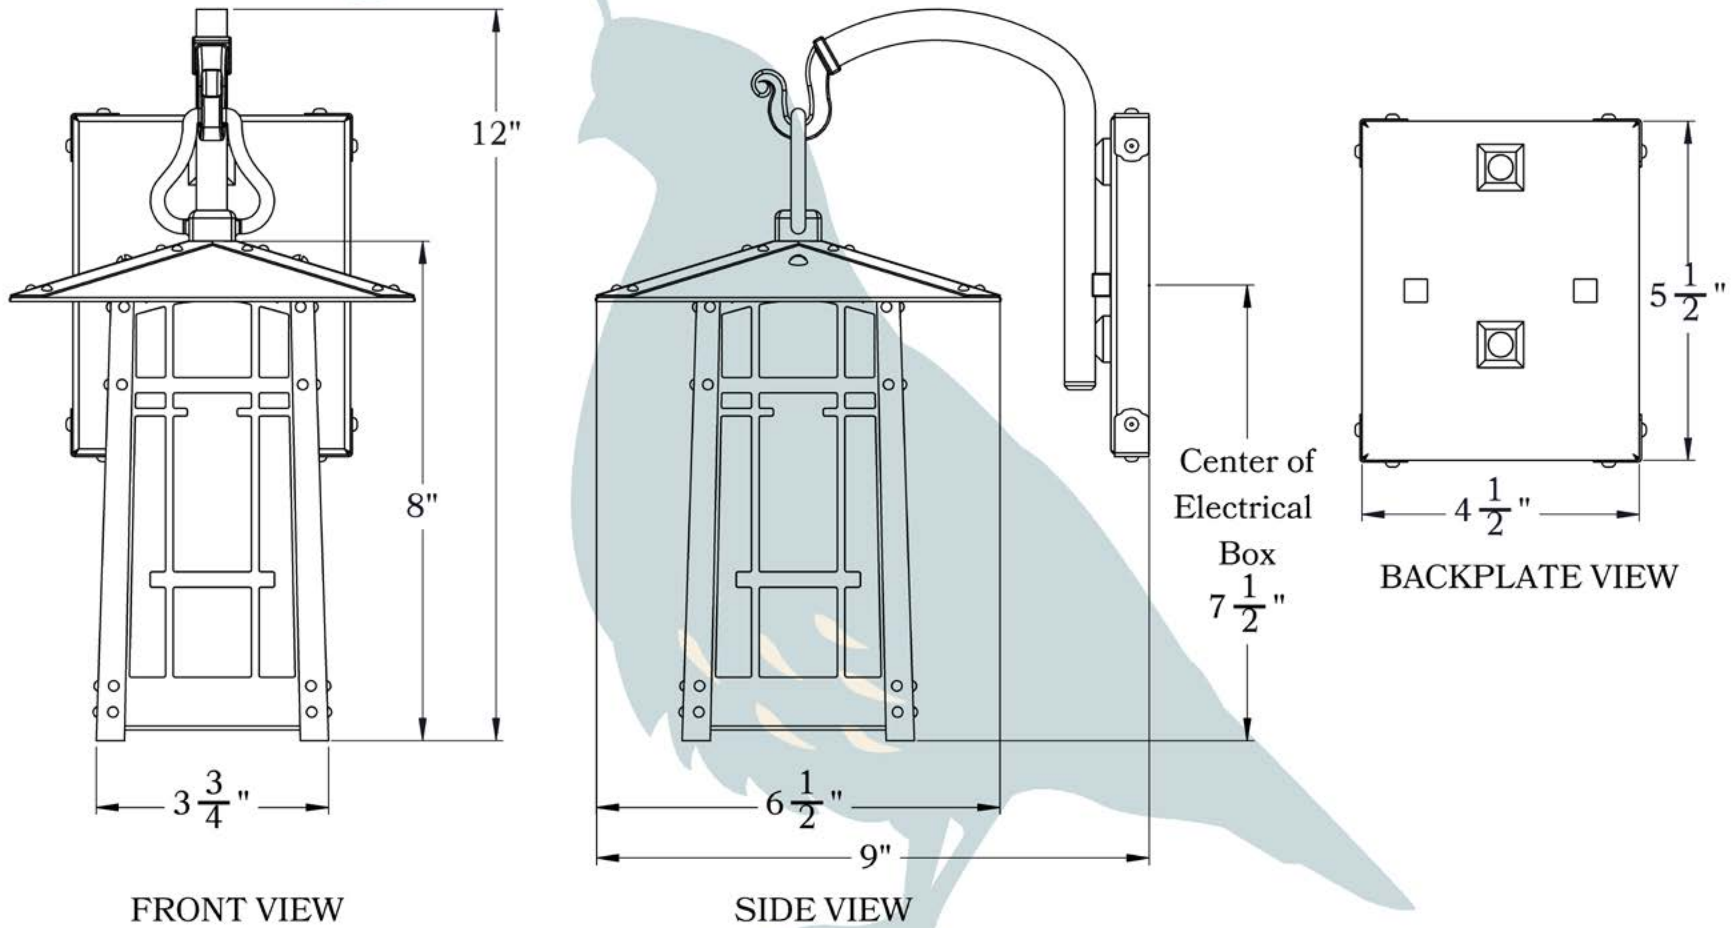

THE SAN MARINO SERIES
Hook Arm Sconce
SMALL

OLD CALIFORNIA
FINE LIGHTING &
HOME GOODS

Small

DIMENSIONS

Roof Width	6 1/2"
Body Width	3 3/4"
Lantern Height	8"
Height	11 3/4"
Projection	9"
Mounting Plate	4 1/2" x 5 1/2"

ELECTRICAL SPECS

UL Rating	Damp
Voltage	120V
Socket Type	Medium Base - E26
Number of Light Bulbs	1
Max Wattage per Bulb	60W
LED Bulb	Supplied
Dimmable	Yes

ADDITIONAL INFORMATION

Manufacturer	Old California
Mounting Location	Interior and Exterior
Material	Brass
Multiple Overlay Options	No
Bottom Glass Panels	Included

MOUNTING INSTRUCTIONS • Wall Mount With Caps**CAUTION—DISCONNECT POWER**

Always shut off power when installing or repairing this (or any other) electrical appliance. Failure to do so may result in severe injury or death. This product must be installed in accordance with applicable installation codes by a person familiar with the construction and operation of the product, and the hazards involved.