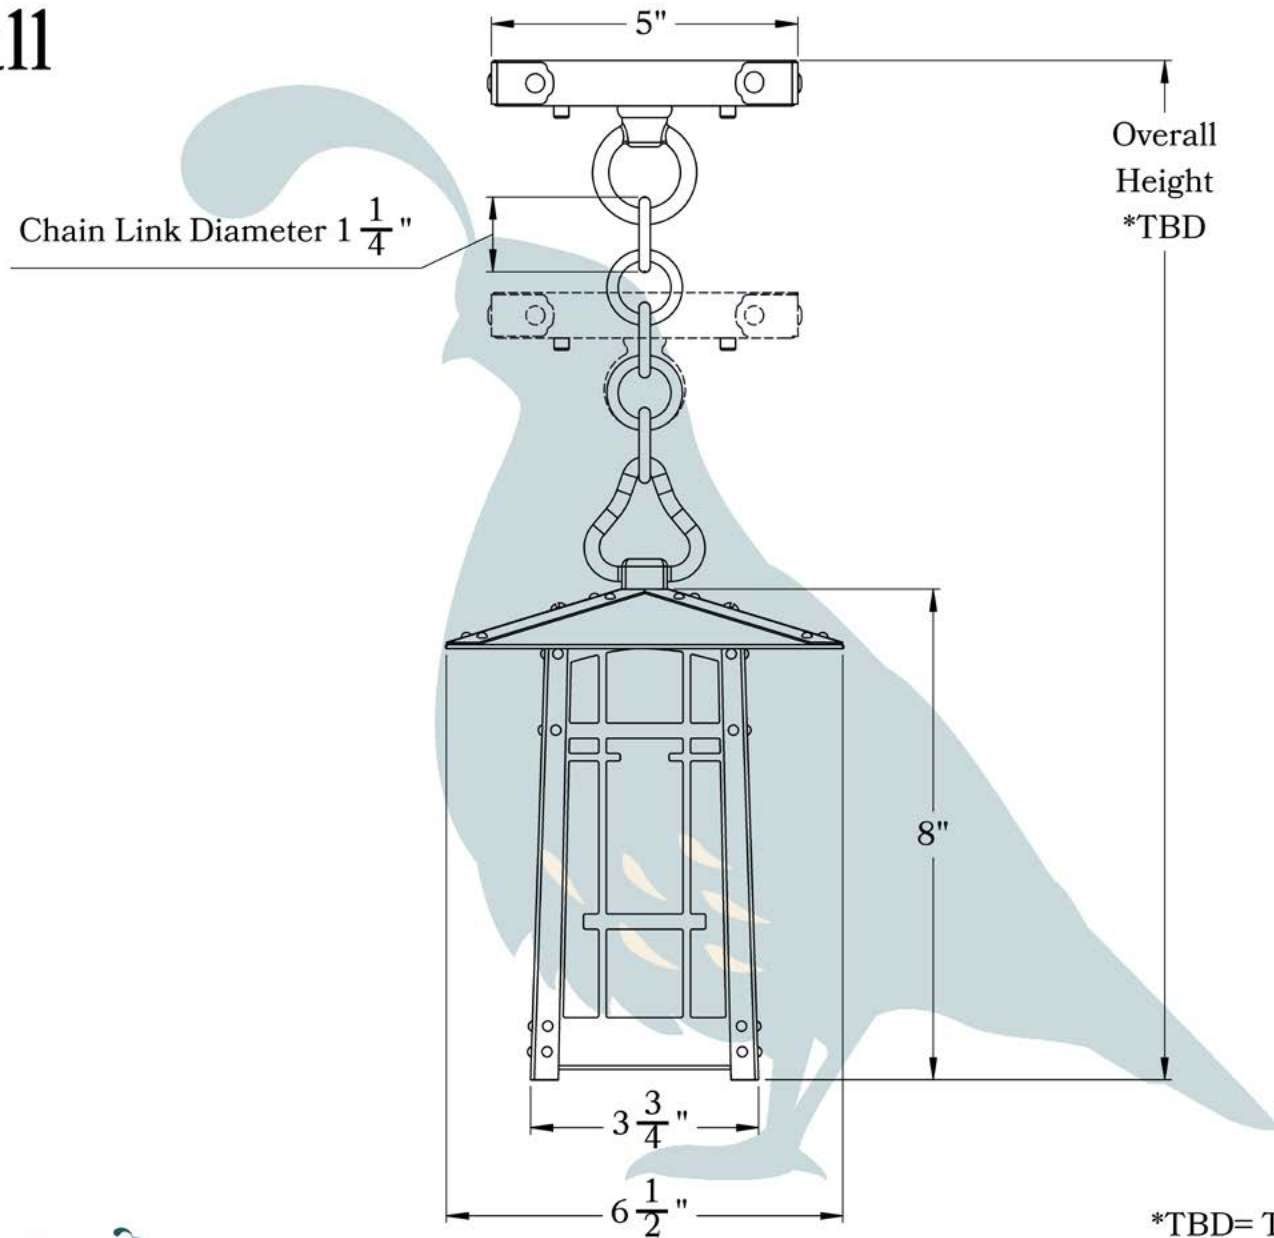

THE SAN MARINO SERIES
Chain Pendant Lantern

SMALL

OLD CALIFORNIA
FINE LIGHTING &
HOME GOODS

Small

*TBD= To be determined

PRODUCT No.	702-4	LAMP BASE	Medium Base (E26)
TITLE	San Marino	MAX WATTAGE	60W
UL RATING	Damp	VOLTAGE	120V

DIMENSIONS

Roof Width	6 1/2"
Body Width	3 3/4"
Lantern Height	8"
Minimum Height	13"
Canopy	5"

ELECTRICAL SPECS

UL Rating	Damp
Voltage	120V
Socket Type	Medium Base - E26
Number of Light Bulbs	1
Max Wattage per Bulb	60W
LED Bulb	Supplied
Dimmable	Yes

ADDITIONAL INFORMATION

Manufacturer	Old California
Mounting Location	Interior and Exterior
Material	Brass
Multiple Overlay Options	No
Bottom Glass Panels	Included

MOUNTING INSTRUCTIONS • Chain Mount Without Fire Pan**CAUTION—DISCONNECT POWER**