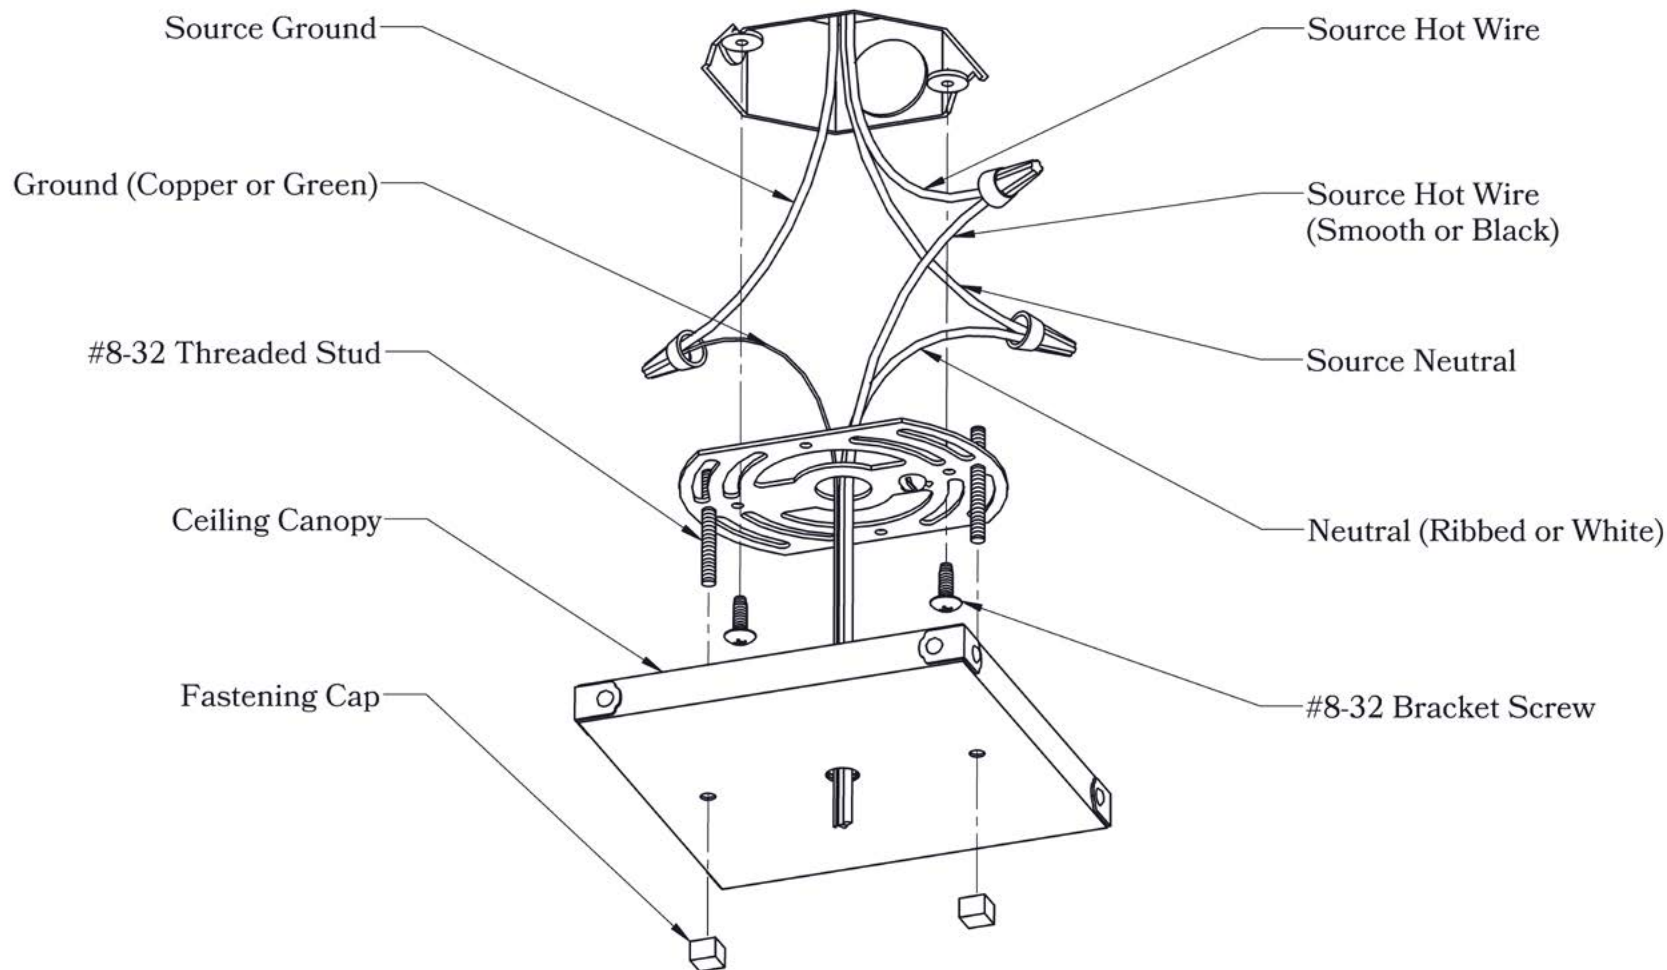

THE SAN MARINO SERIES
Chain Pendant Lantern

SMALL

OLD CALIFORNIA
FINE LIGHTING &
HOME GOODS

Small

*TBD= To be determined

PRODUCT No.	702-4	LAMP BASE	Medium Base (E26)
TITLE	San Marino	MAX WATTAGE	60W
UL RATING	Damp	VOLTAGE	120V

DIMENSIONS

Roof Width	6 1/2"
Body Width	3 3/4"
Lantern Height	8"
Minimum Height	13"
Canopy	5"

ELECTRICAL SPECS

UL Rating	Damp
Voltage	120V
Socket Type	Medium Base - E26
Number of Light Bulbs	1
Max Wattage per Bulb	60W
LED Bulb	Supplied
Dimmable	Yes

ADDITIONAL INFORMATION

Manufacturer	Old California
Mounting Location	Interior and Exterior
Material	Brass
Multiple Overlay Options	No
Bottom Glass Panels	Included

MOUNTING INSTRUCTIONS • Chain Mount Without Fire Pan**CAUTION—DISCONNECT POWER**