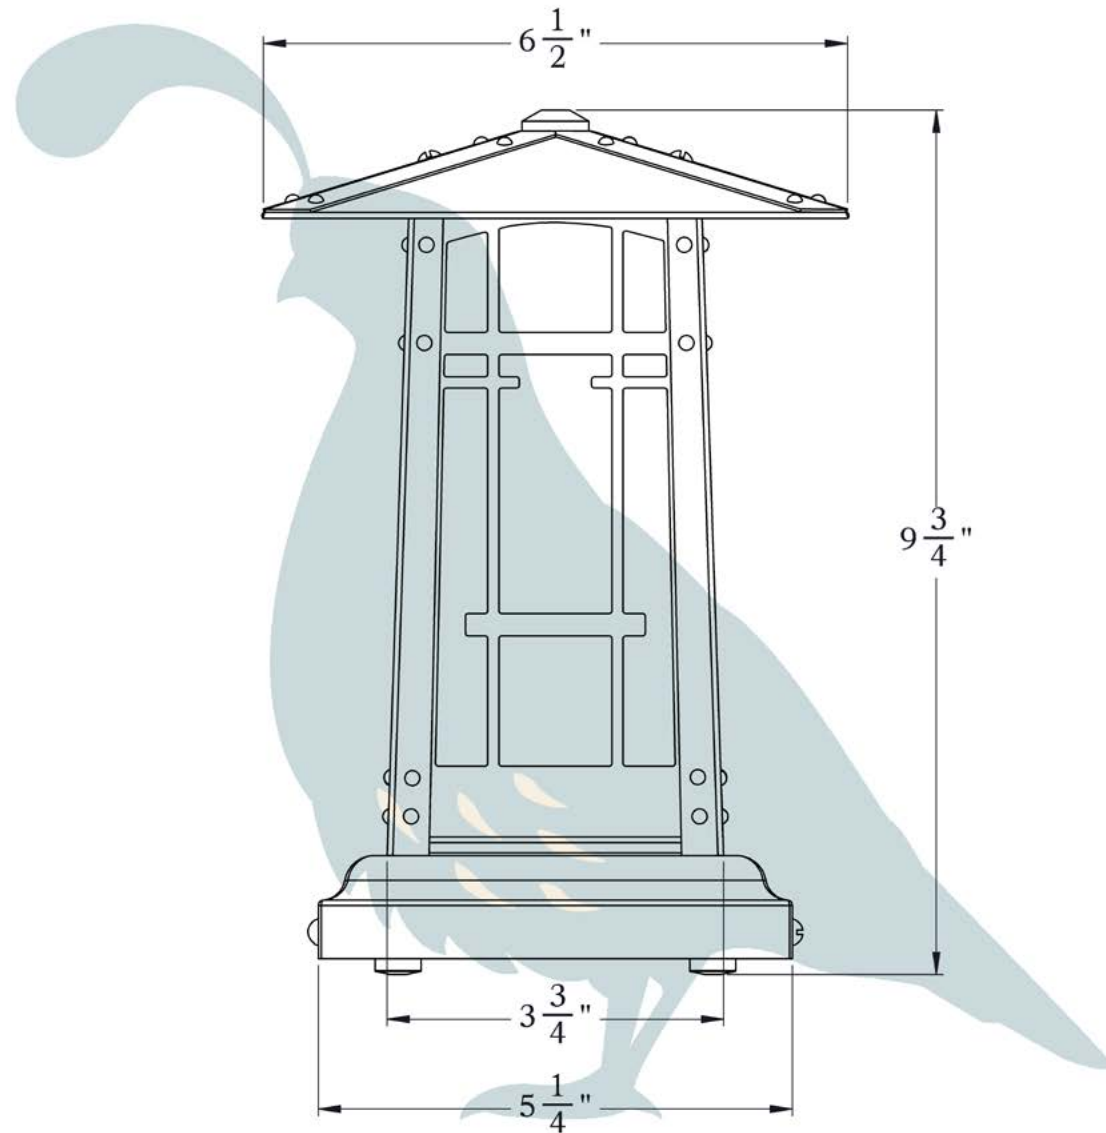

THE SAN MARINO SERIES
Pedestal Lamp
SMALL

OLD CALIFORNIA
FINE LIGHTING & HOME GOODS

Small

975 N ENTERPRISE ST • ORANGE, CA 92867

PRODUCT No. | 702-7
 TITLE | San Marino
 UL RATING | Not Rated

LAMP BASE | Medium Base (E26)
 WATTAGE | 60W
 VOLTAGE | 120V

DIMENSIONS

Height	9 3/4"
Lantern Roof Width	6 1/2"
Lantern Body Width	3 3/4"
Base	5 1/4"

ELECTRICAL SPECS

UL Rating	Not Rated
Socket Type	Medium Base - E26
Number of Light Bulbs	1
Max Wattage per Bulb	60W
LED Bulb	Supplied
Cord Length	100"
On/ Off Switch	Yes

ADDITIONAL INFORMATION

Manufacturer	Old California
Mounting Location	Interior Only
Material	Brass
Multiple Overlay Options	No