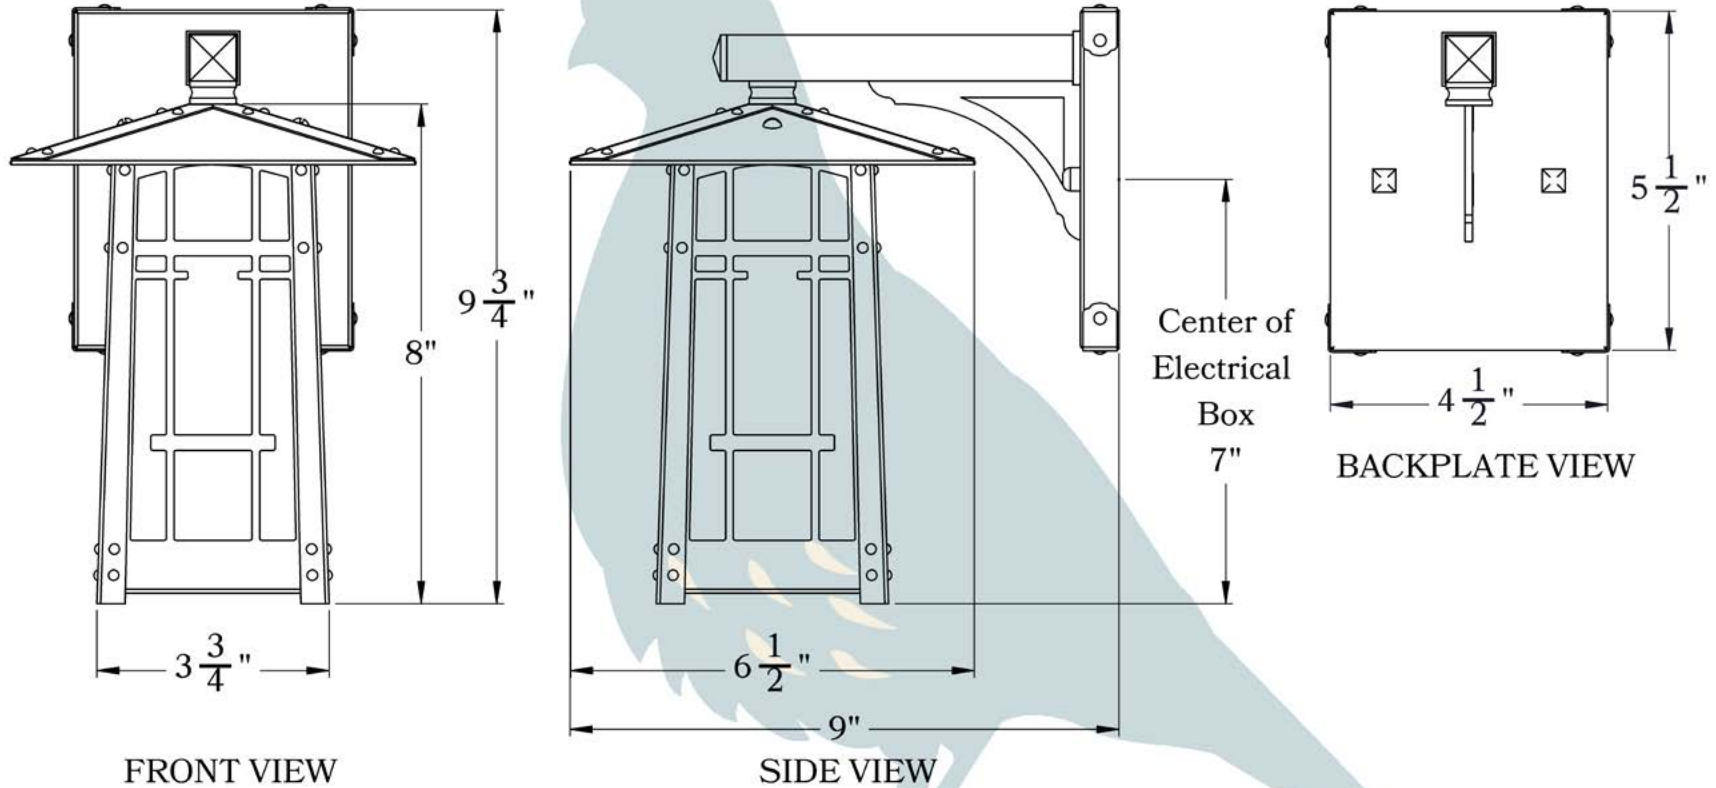

# Small

PRODUCT No.	702-8	LAMP BASE	Medium Base (E26)
TITLE	San Marino	MAX WATTAGE	60W
UL RATING	Wet	VOLTAGE	120V

**PROPRIETARY AND CONFIDENTIAL**  
 The information contained in this drawing is the sole property of Old California. Any reproduction in part or as a whole without written permission from Old California is prohibited.

## DIMENSIONS

Roof Width	6 1/2"
Body Width	3 3/4"
Lantern Height	8 1/4"
Height	9 3/4"
Projection	9"
Mounting Plate	4 1/2" x 5 1/2"