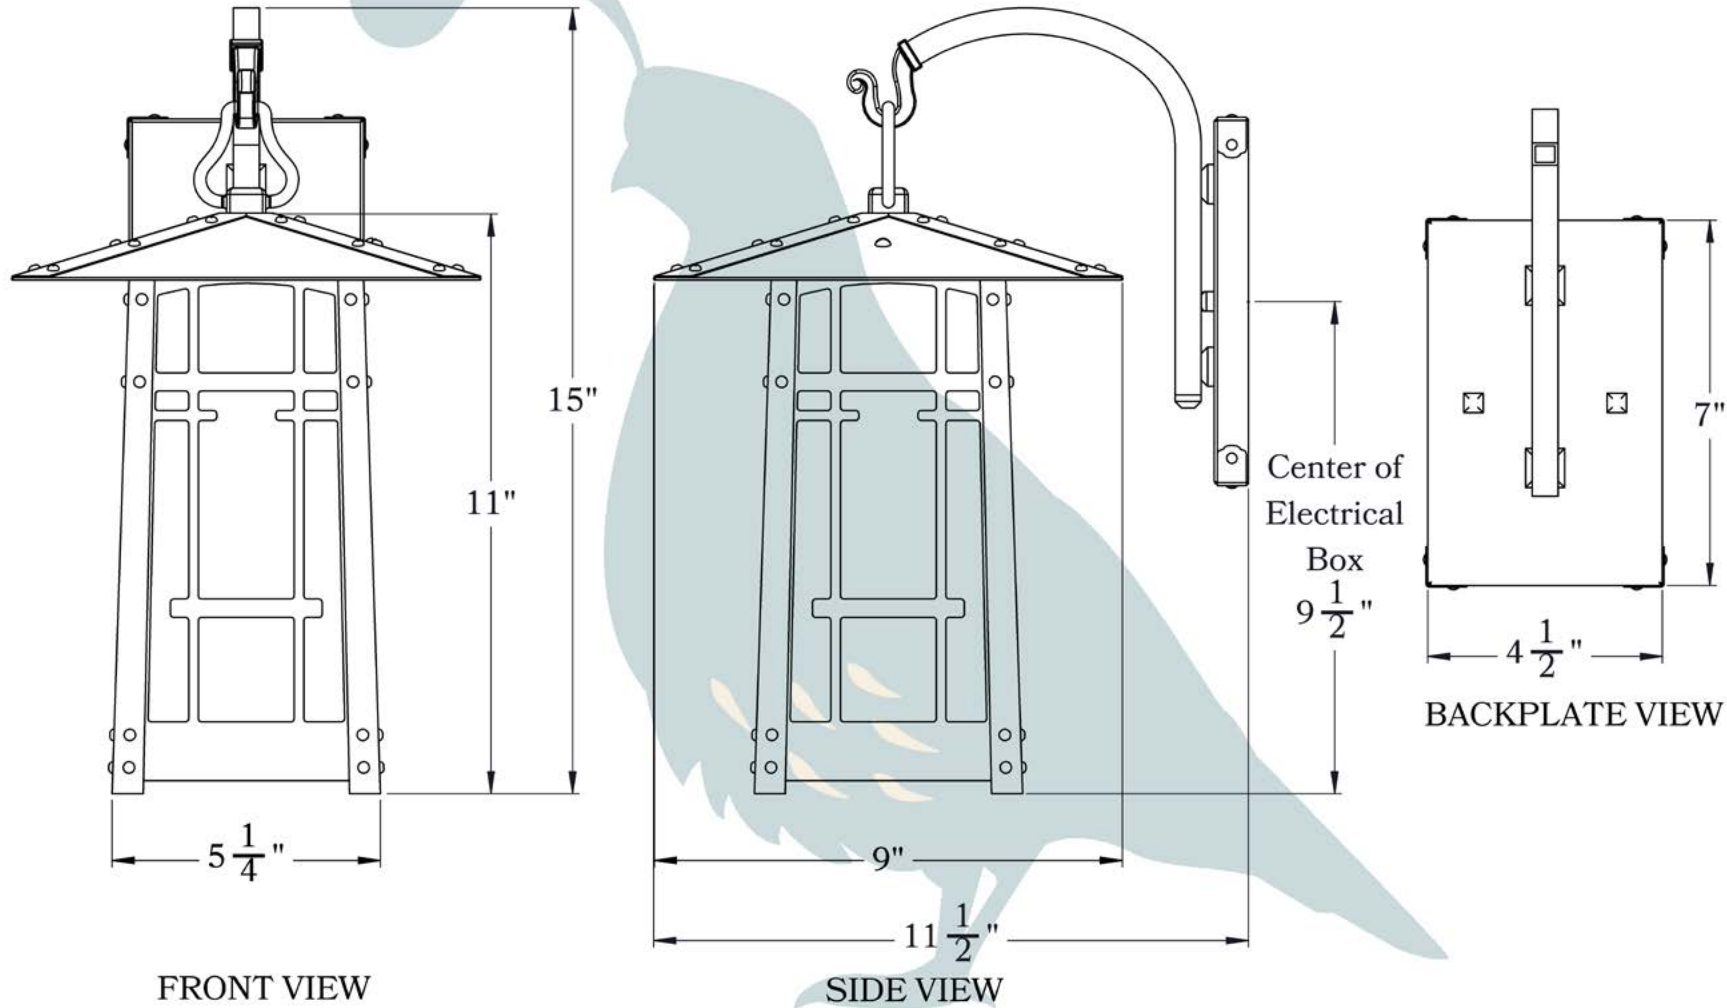

PRODUCT NO. 703-1

THE SAN MARINO SERIES
Hook Arm Sconce
MEDIUM

OLD CALIFORNIA
FINE LIGHTING &
HOME GOODS

Medium

OLD CALIFORNIA

 975 N ENTERPRISE ST • ORANGE, CA 92867

PRODUCT No.	703-1	LAMP BASE	Medium Base (E26)
TITLE	San Marino	MAX WATTAGE	100W
UL RATING	Damp	VOLTAGE	120V

DIMENSIONS

Roof Width	9"
Body Width	5 1/4"
Lantern Height	11"
Height	14 3/4"
Projection	10 1/2"
Mounting Plate	4 1/2" x 7"

ELECTRICAL SPECS

UL Rating	Damp
Voltage	120V
Socket Type	Medium Base - E26
Number of Light Bulbs	1
Max Wattage per Bulb	100W
LED Bulb	Supplied
Dimmable	Yes

ADDITIONAL INFORMATION

Manufacturer	Old California
Mounting Location	Interior and Exterior
Material	Brass
Multiple Overlay Options	No
Bottom Glass Panels	Included

MOUNTING INSTRUCTIONS • Wall Mount With Caps**CAUTION—DISCONNECT POWER**