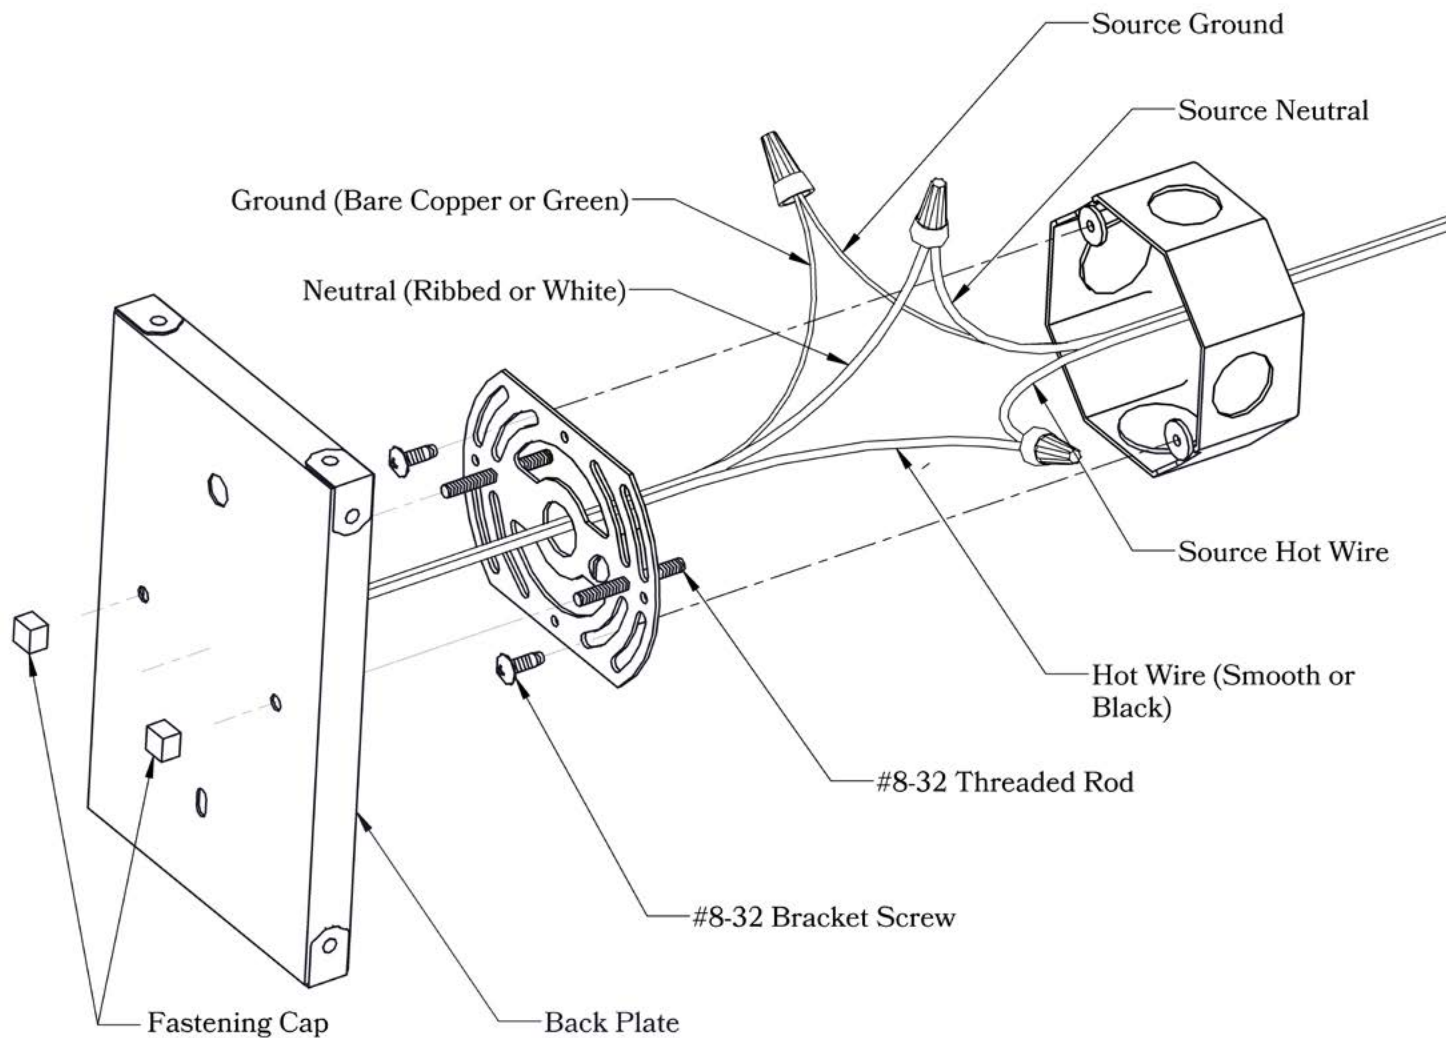

DIMENSIONS

Roof Width	9"
Body Width	5 1/4"
Lantern Height	11"
Height	14 3/4"
Projection	10 1/2"
Mounting Plate	4 1/2" x 7"

ELECTRICAL SPECS

UL Rating	Damp
Voltage	120V
Socket Type	Medium Base - E26
Number of Light Bulbs	1
Max Wattage per Bulb	100W
LED Bulb	Supplied
Dimmable	Yes

ADDITIONAL INFORMATION

Manufacturer	Old California
Mounting Location	Interior and Exterior
Material	Brass
Multiple Overlay Options	No
Bottom Glass Panels	Included

MOUNTING INSTRUCTIONS • Wall Mount With Caps**CAUTION—DISCONNECT POWER**