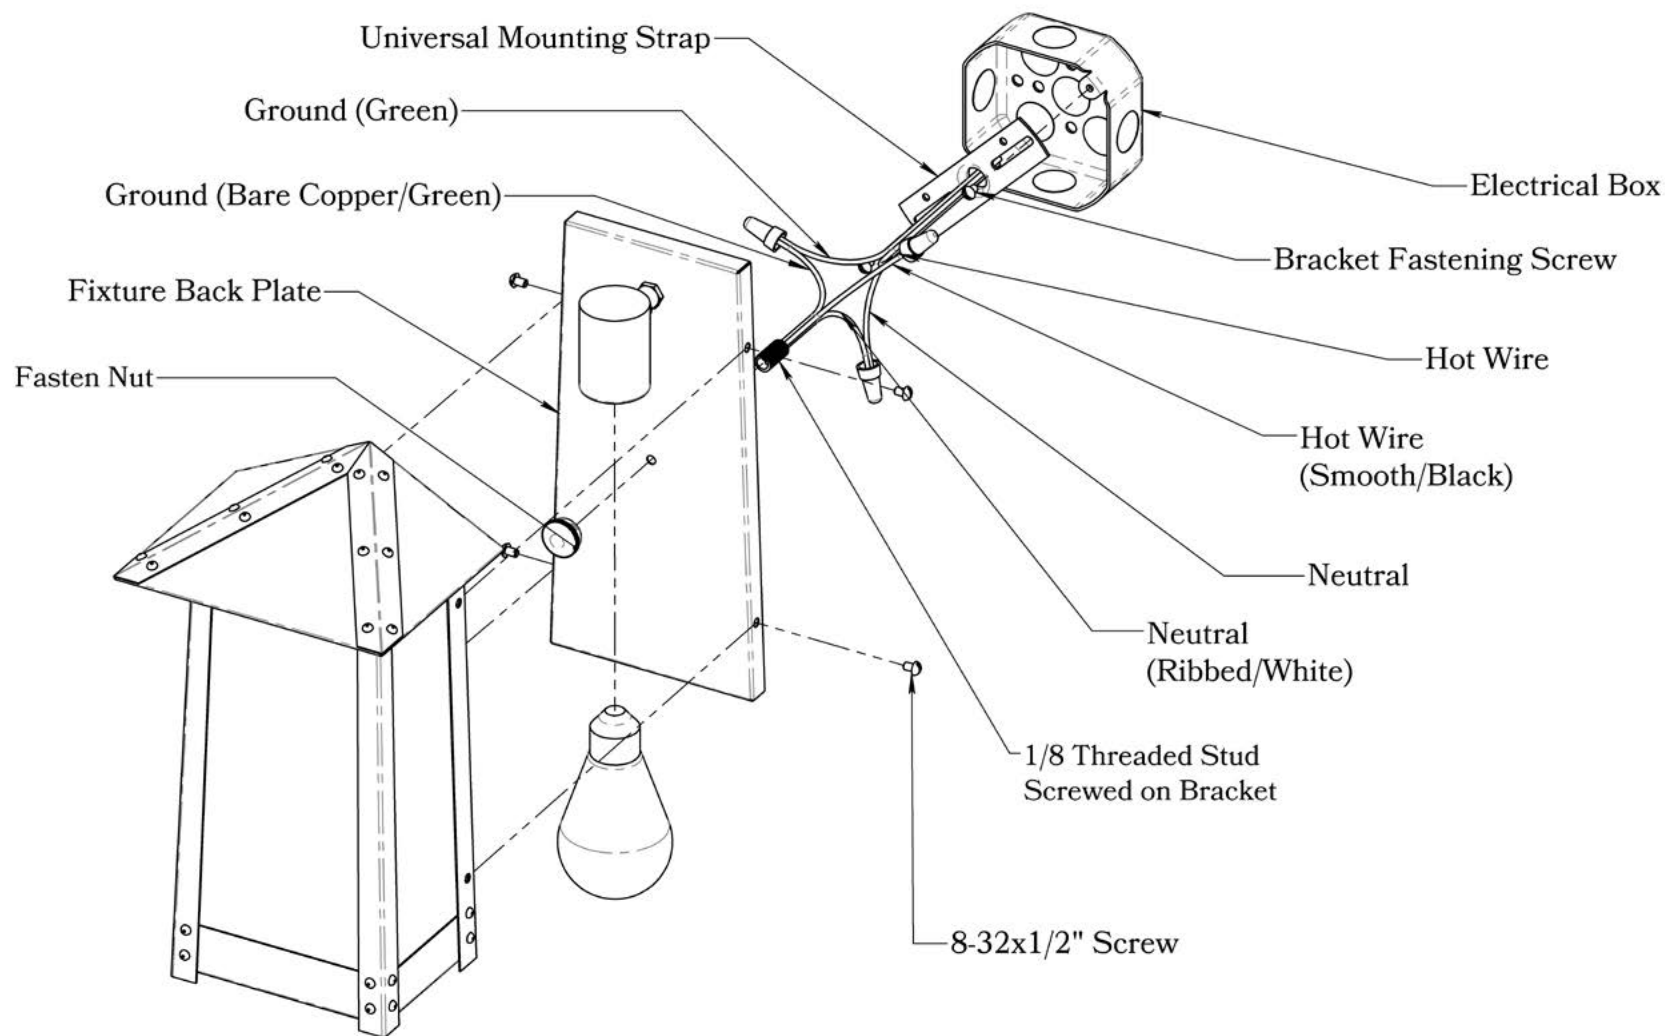

MOUNTING INSTRUCTIONS • Flush Wall Mount Version 1

CAUTION—DISCONNECT POWER

Always shut off power when installing or repairing this (or any other) electrical appliance. Failure to do so may result in severe injury or death. This product must be installed in accordance with applicable installation codes by a person familiar with the construction and operation of the product, and the hazards involved.