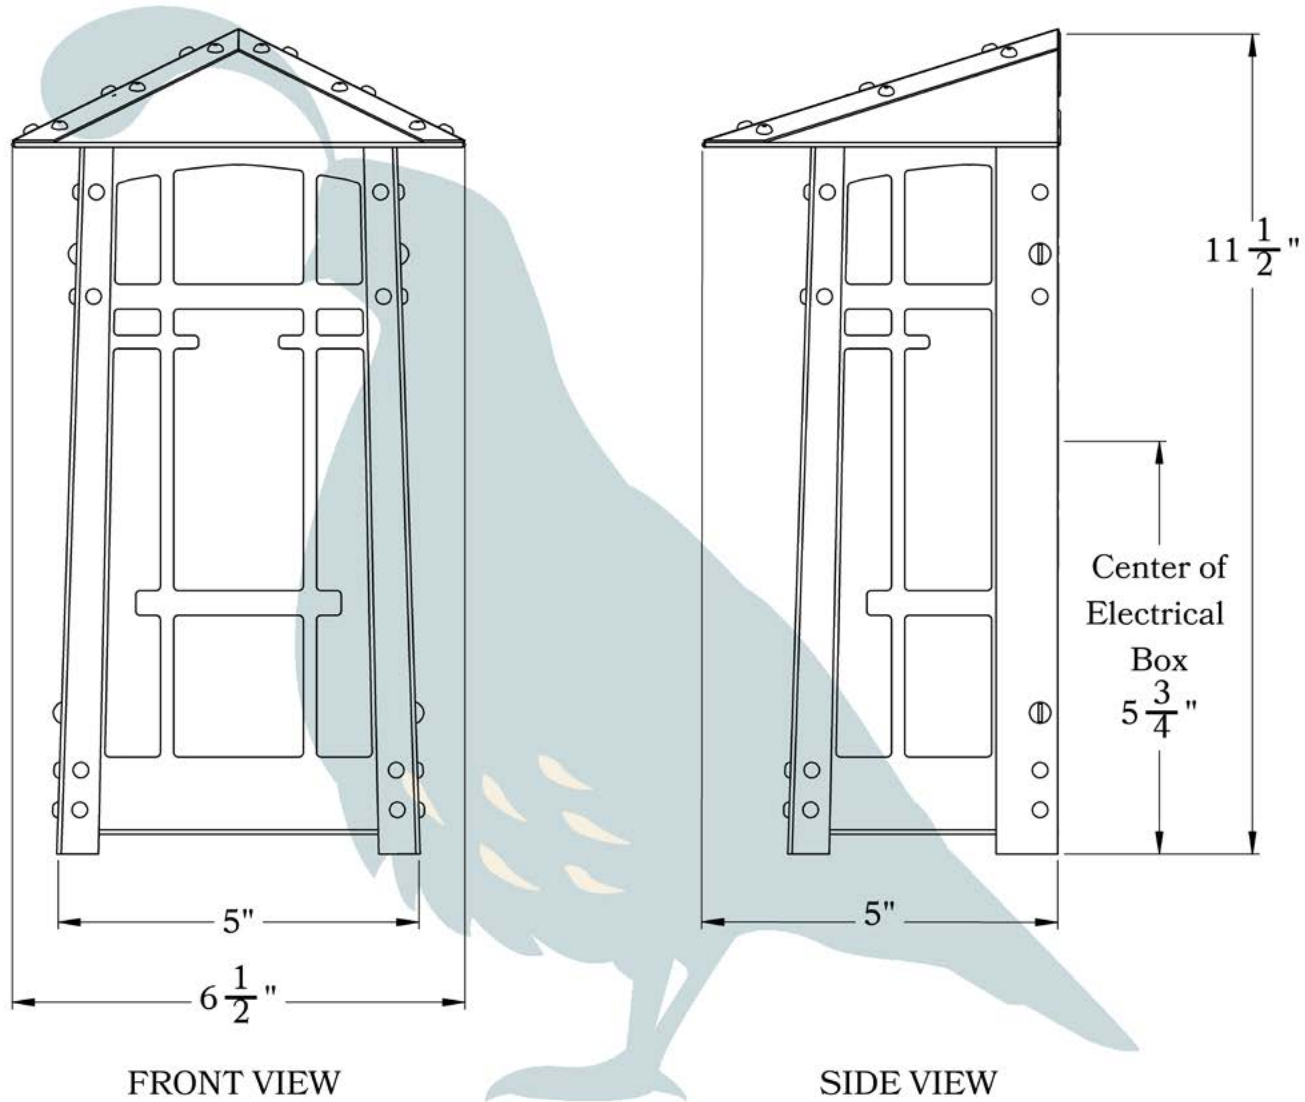

THE SAN MARINO SERIES  
**Flush Mount Sconce**  
MEDIUM

**OLD CALIFORNIA**  
FINE LIGHTING &  
HOME GOODS

# Medium

**OLD CALIFORNIA**  
 975 N ENTERPRISE ST • ORANGE, CA 92867

PRODUCT No. | 703-2  
 TITLE | San Marino  
 UL RATING | Wet

LAMP BASE | Medium Base (E26)  
 MAX WATTAGE | 60W  
 VOLTAGE | 120V

**PROPRIETARY AND CONFIDENTIAL**  
 The information contained in this drawing is the sole property of Old California. Any reproduction in part or as a whole without written permission from Old California is prohibited.

## DIMENSIONS

Roof Width	6 1/2"
Body Width	5 1/4"
Height	11 3/4"
Projection	5"

## ADDITIONAL INFORMATION

Manufacturer	Old California
Mounting Location	Interior and Exterior
Material	Brass
Multiple Overlay Options	No
Bottom Glass Panels	Included

**MOUNTING INSTRUCTIONS • Flush Wall Mount Version 1****CAUTION—DISCONNECT POWER**