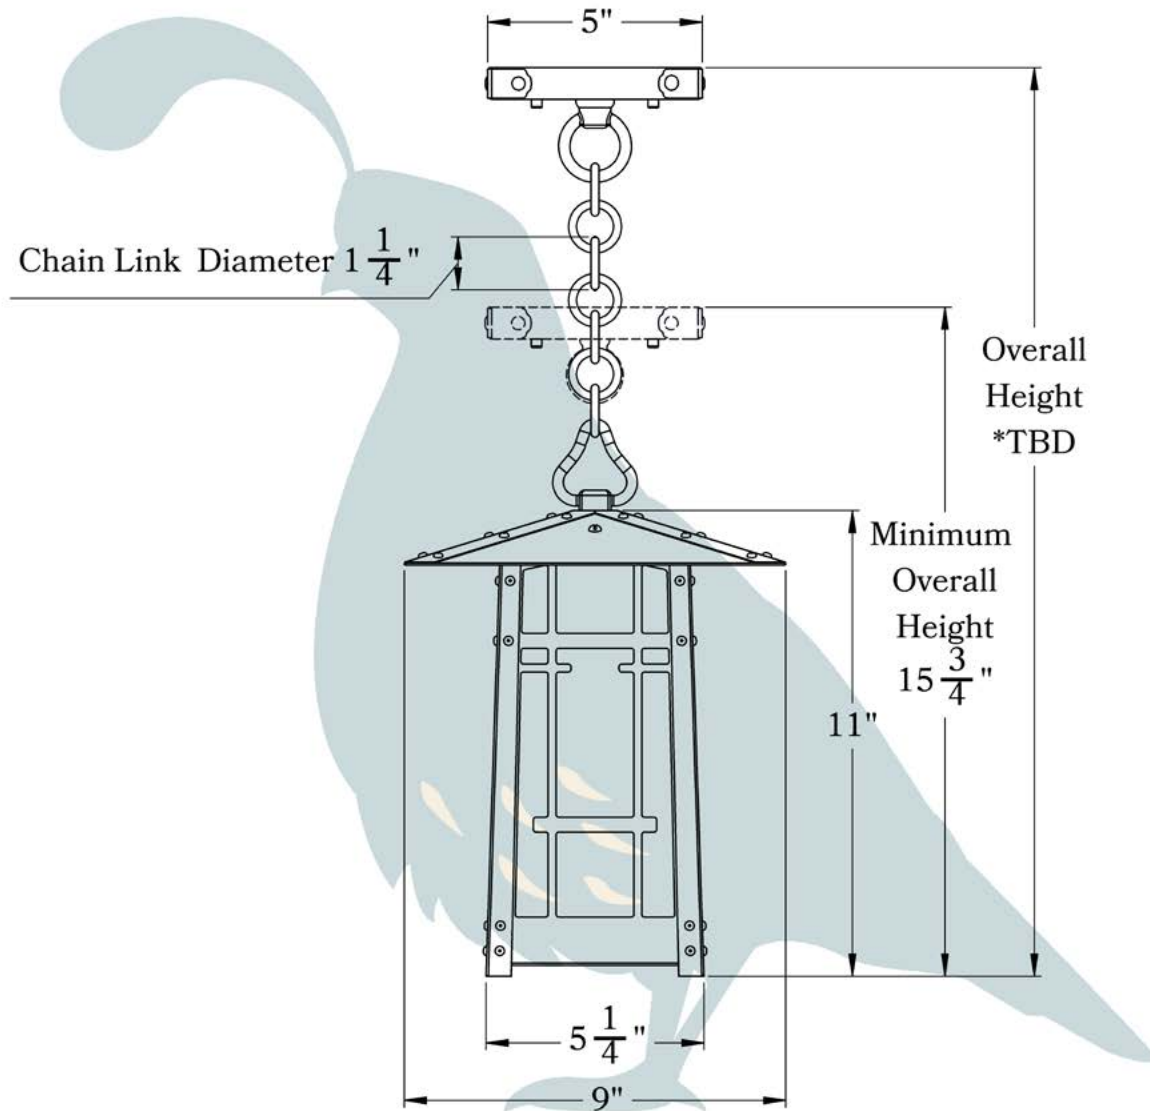

THE SAN MARINO SERIES
Chain Pendant Lantern
MEDIUM

OLD CALIFORNIA
FINE LIGHTING &
HOME GOODS

Medium

*TBD= To be determined

PROPRIETARY AND CONFIDENTIAL

The information contained in this drawing is the sole property of Old California. Any reproduction in part or as a whole without written permission from Old California is prohibited.

OLD CALIFORNIA
 975 N ENTERPRISE ST • ORANGE, CA 92867

PRODUCT No.	703-4	LAMP BASE	Medium Base (E26)
TITLE	San Marino	MAX WATTAGE	100W
UL RATING	Damp	VOLTAGE	120V

DIMENSIONS

Roof Width	9"
Body Width	5 1/4"
Lantern Height	11"
Minimum Height	15 3/4"
Canopy	5"

ELECTRICAL SPECS

UL Rating	Damp
Voltage	120V
Socket Type	Medium Base - E26
Number of Light Bulbs	1
Max Wattage per Bulb	100W
LED Bulb	Supplied
Dimmable	Yes

ADDITIONAL INFORMATION

Manufacturer	Old California
Mounting Location	Interior and Exterior
Material	Brass
Multiple Overlay Options	No
Bottom Glass Panels	Included