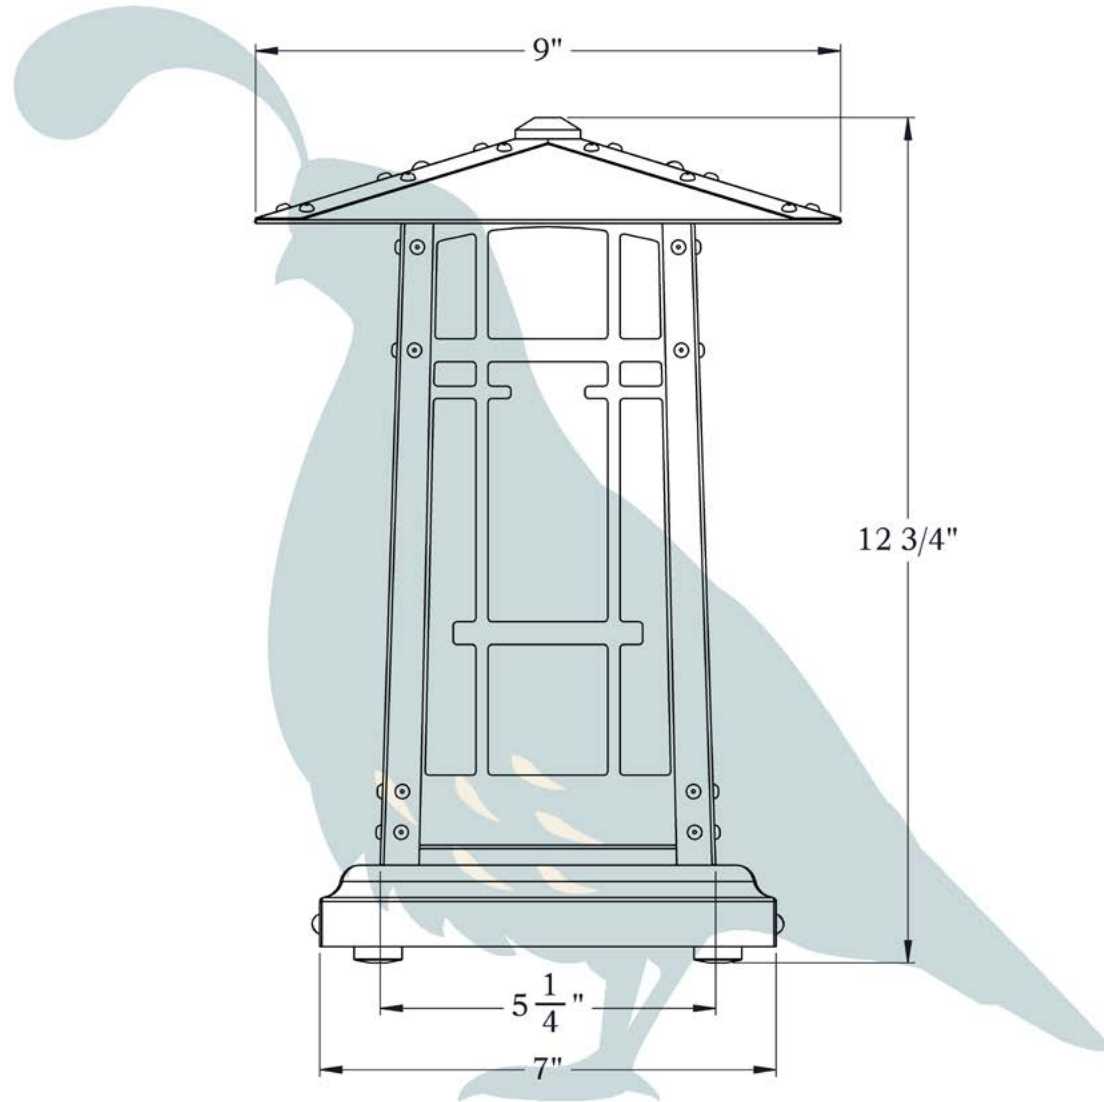

THE SAN MARINO SERIES  
**Pedestal Lamp**  
MEDIUM

**OLD CALIFORNIA**  
FINE LIGHTING &  
HOME GOODS

# Medium

975 N ENTERPRISE ST • ORANGE, CA 92867

PRODUCT No. | 703-7  
TITLE | San Marino  
UL RATING | Not Rated

LAMP BASE | Medium Base (E26)  
WATTAGE | 60W  
VOLTAGE | 120V

**PROPRIETARY AND CONFIDENTIAL**  
The information contained in this drawing is the sole property of Old California. Any reproduction in part or as a whole without written permission from Old California is prohibited.

## DIMENSIONS

Height	13"
Lantern Roof Width	9"
Lantern Body Width	5 1/4"
Base	7"