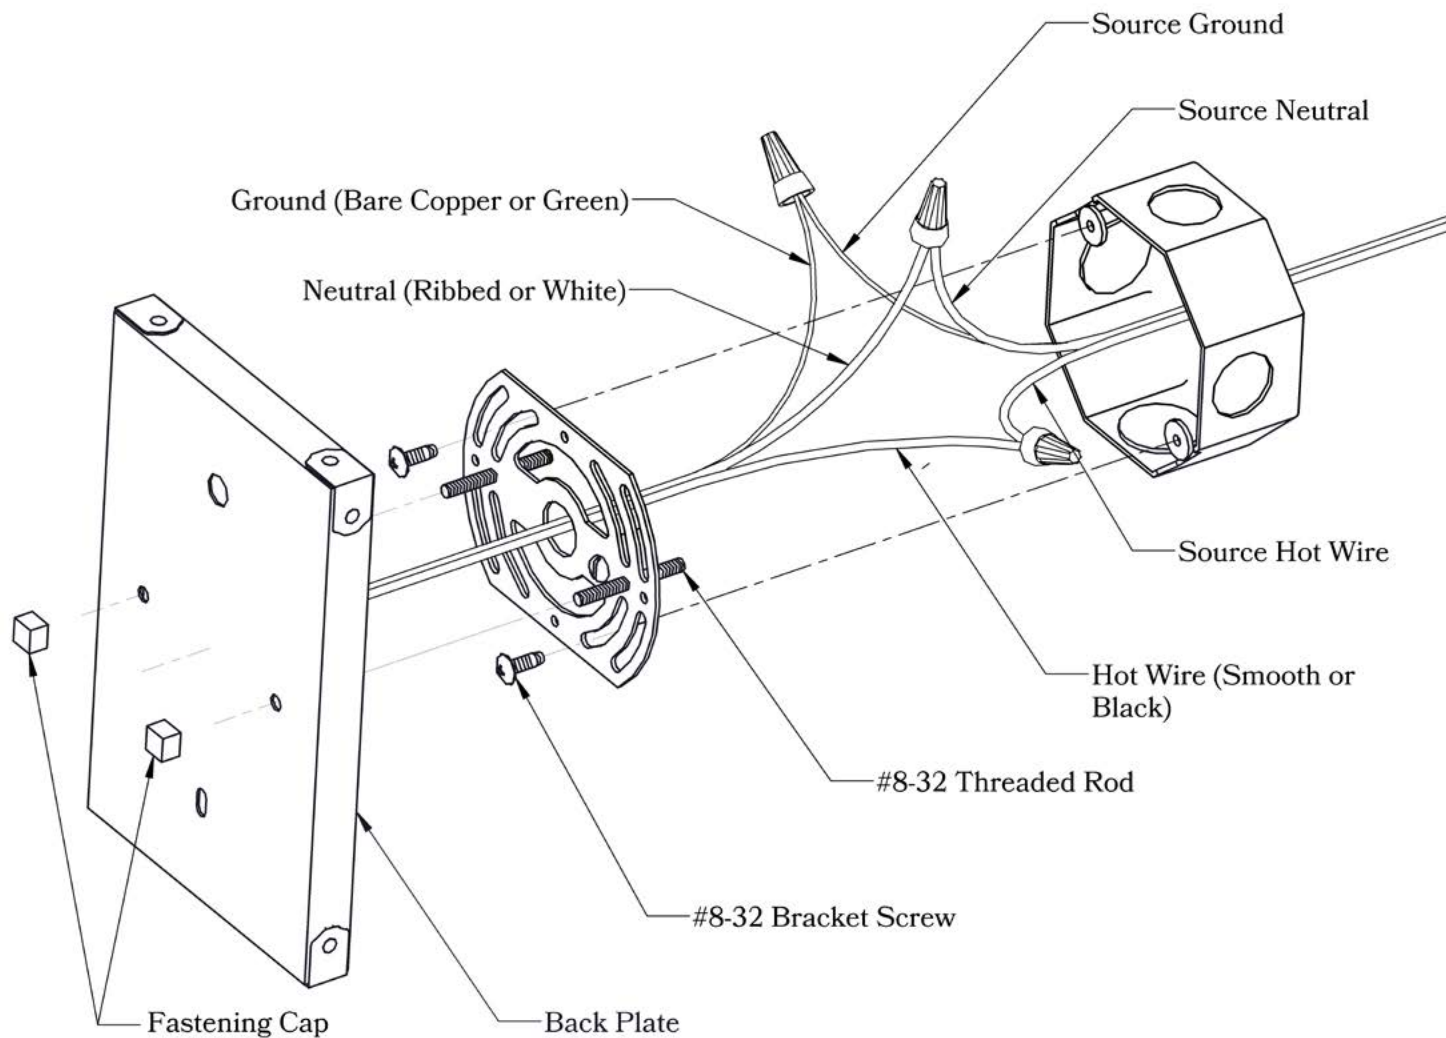

DIMENSIONS

Roof Width	9"
Body Width	5 1/4"
Lantern Height	11"
Height	13 1/4"
Projection	11 1/2"
Mounting Plate	4 1/2" x 7"

ELECTRICAL SPECS

UL Rating	Wet
Voltage	120V
Socket Type	Medium Base - E26
Number of Light Bulbs	1
Max Wattage per Bulb	100W
LED Bulb	Supplied
Dimmable	Yes

ADDITIONAL INFORMATION

Manufacturer	Old California
Mounting Location	Interior and Exterior
Material	Brass
Multiple Overlay Options	No
Bottom Glass Panels	Included

MOUNTING INSTRUCTIONS • Wall Mount With Caps**CAUTION—DISCONNECT POWER**