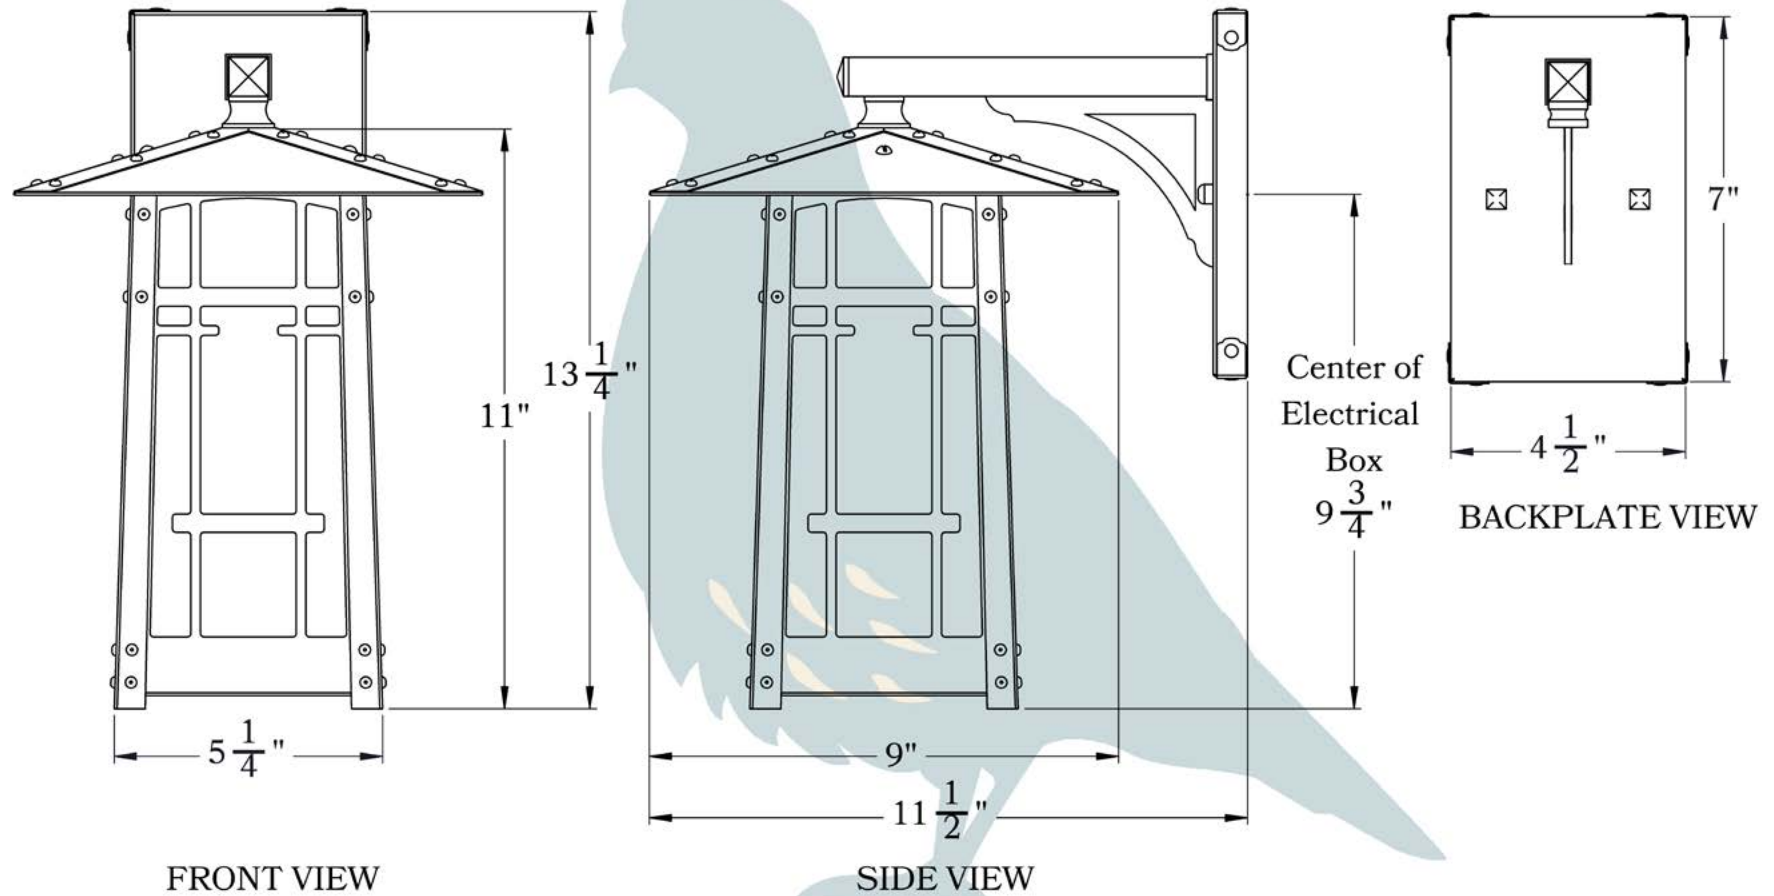

THE SAN MARINO SERIES
Straight Arm Sconce
MEDIUM

OLD CALIFORNIA
FINE LIGHTING &
HOME GOODS

Medium

FRONT VIEW

SIDE VIEW

BACKPLATE VIEW

PRODUCT No.	703-8	LAMP BASE	Medium Base (E26)
TITLE	San Marino	MAX WATTAGE	100W
UL RATING	Wet	VOLTAGE	120V

DIMENSIONS

Roof Width	9"
Body Width	5 1/4"
Lantern Height	11"
Height	13 1/4"
Projection	11 1/2"
Mounting Plate	4 1/2" x 7"

ELECTRICAL SPECS

UL Rating	Wet
Voltage	120V
Socket Type	Medium Base - E26
Number of Light Bulbs	1
Max Wattage per Bulb	100W
LED Bulb	Supplied
Dimmable	Yes

ADDITIONAL INFORMATION

Manufacturer	Old California
Mounting Location	Interior and Exterior
Material	Brass
Multiple Overlay Options	No
Bottom Glass Panels	Included

MOUNTING INSTRUCTIONS • Wall Mount With Caps**CAUTION—DISCONNECT POWER**