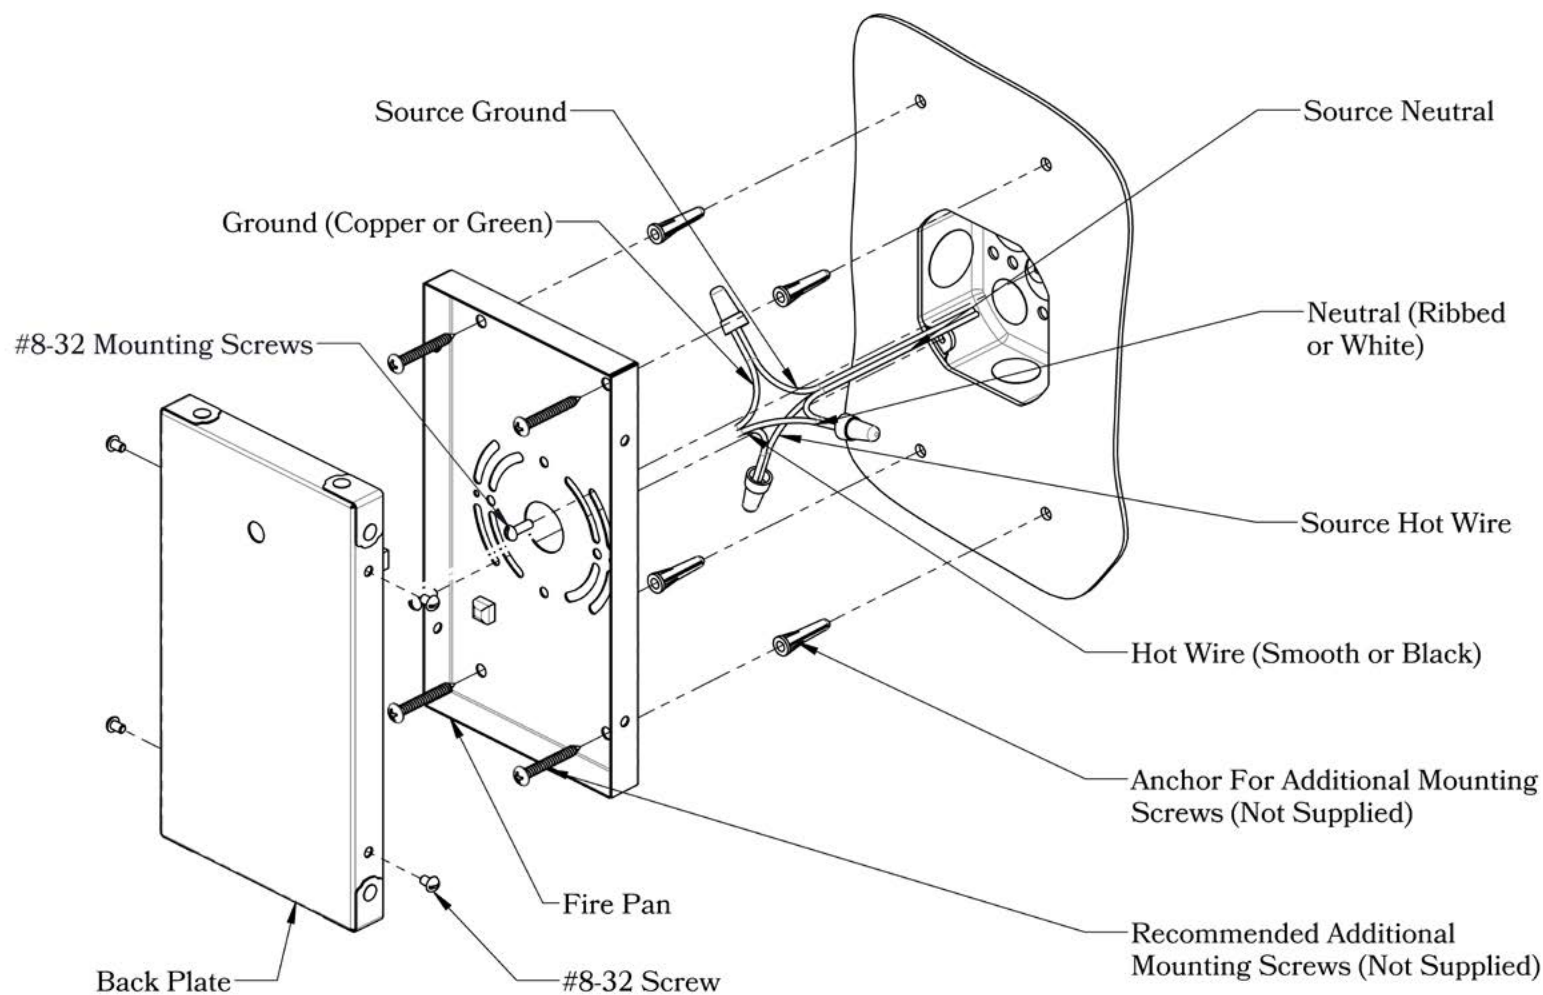

MOUNTING INSTRUCTIONS • Wall Mount With Fire Pan

CAUTION—DISCONNECT POWER

Always shut off power when installing or repairing this (or any other) electrical appliance. Failure to do so may result in severe injury or death. This product must be installed in accordance with applicable installation codes by a person familiar with the construction and operation of the product, and the hazards involved.