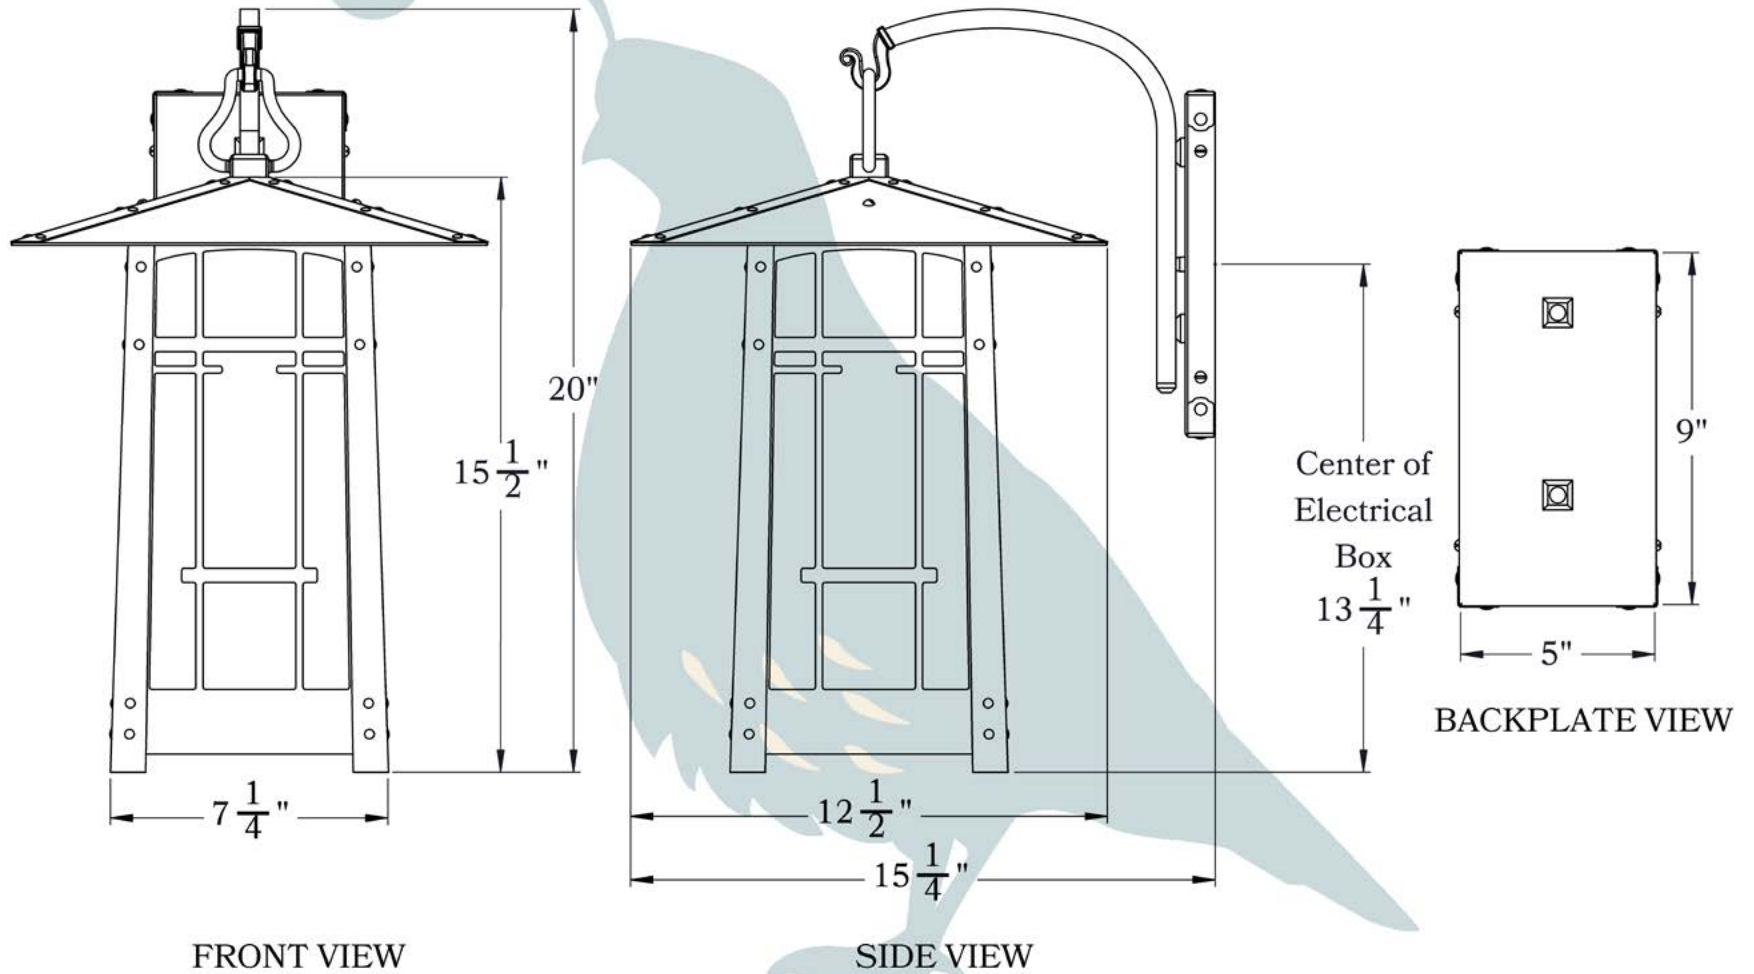

PRODUCT NO. 704-1

THE SAN MARINO SERIES
Hook Arm Sconce
LARGE

OLD CALIFORNIA
FINE LIGHTING &
HOME GOODS

Large

OLD CALIFORNIA
 975 N ENTERPRISE ST • ORANGE, CA 92867

PRODUCT No.	704-1	LAMP BASE	Medium Base (E26)
TITLE	San Marino	MAX WATTAGE	100W
UL RATING	Damp	VOLTAGE	120V

DIMENSIONS

Roof Width	12 1/2"
Body Width	7 1/4"
Lantern Height	15 1/2"
Height	20 3/4"
Projection	17"
Mounting Plate	5" x 9"

ELECTRICAL SPECS

UL Rating	Damp
Voltage	120V
Socket Type	Medium Base - E26
Number of Light Bulbs	1
Max Wattage per Bulb	100W
LED Bulb	Supplied
Dimmable	Yes

ADDITIONAL INFORMATION

Manufacturer	Old California
Mounting Location	Interior and Exterior
Material	Brass
Multiple Overlay Options	No
Bottom Glass Panels	Included

MOUNTING INSTRUCTIONS • Wall Mount With Fire Pan**CAUTION—DISCONNECT POWER**