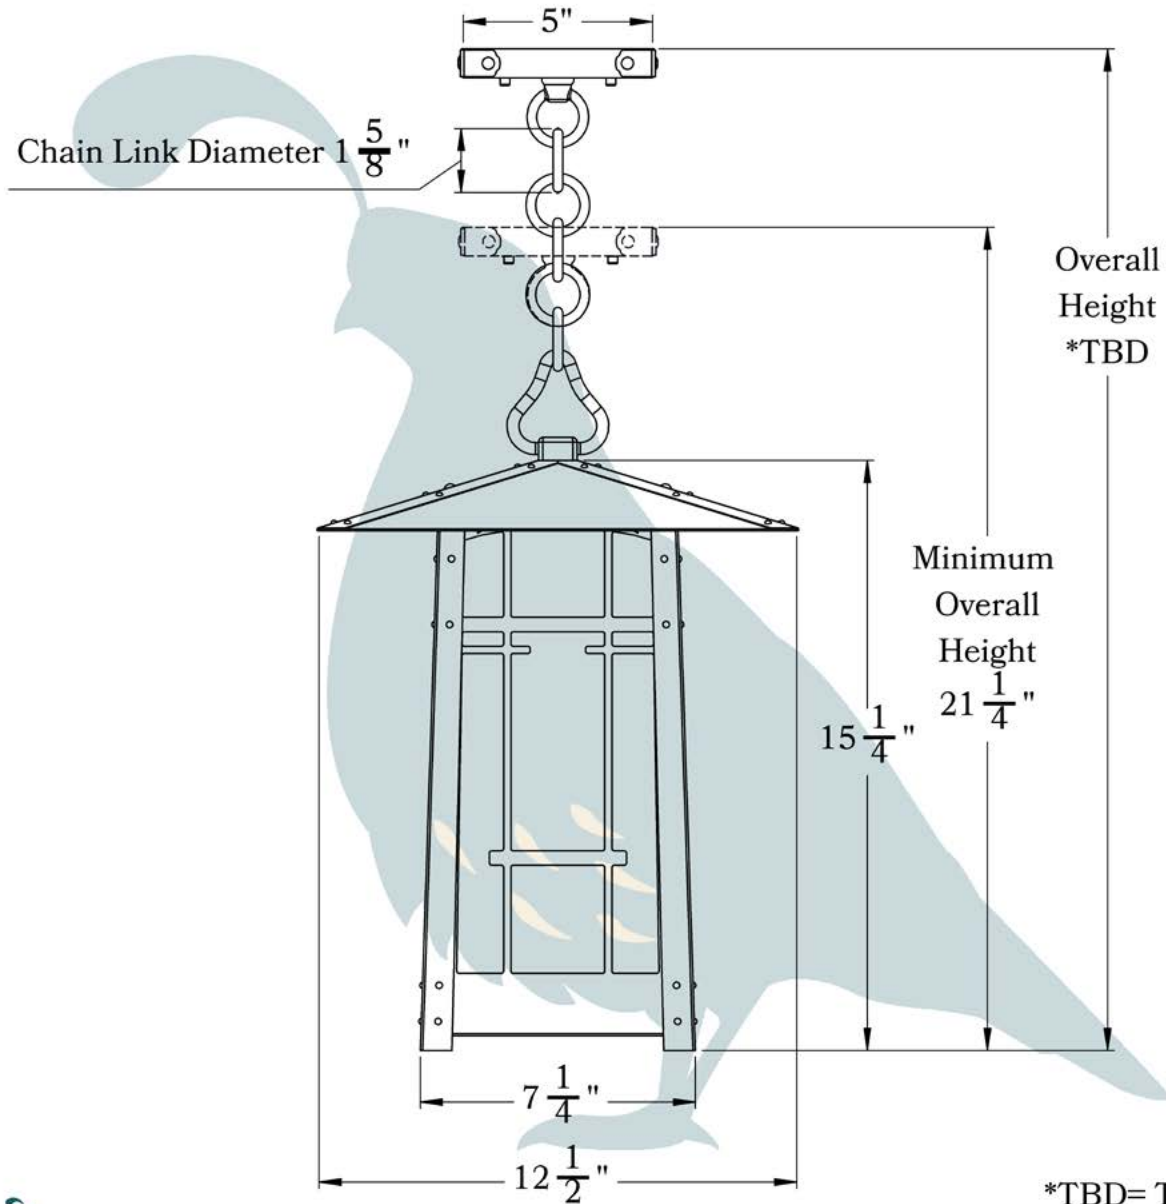

THE SAN MARINO SERIES
Chain Pendant Lantern
LARGE

OLD CALIFORNIA
FINE LIGHTING &
HOME GOODS

Large

*TBD= To be determined

OLD CALIFORNIA
 975 N ENTERPRISE ST • ORANGE, CA 92867

PRODUCT No.	704-4	LAMP BASE	Medium Base (E26)
TITLE	San Marino	MAX WATTAGE	100W
UL RATING	Damp	VOLTAGE	120V

DIMENSIONS

Roof Width	12 1/2"
Body Width	7 1/4"
Lantern Height	15 1/4"
Minimum Height	20 3/4"
Canopy	5"

ELECTRICAL SPECS

UL Rating	Damp
Voltage	120V
Socket Type	Medium Base - E26
Number of Light Bulbs	1
Max Wattage per Bulb	100W
LED Bulb	Supplied
Dimmable	Yes

ADDITIONAL INFORMATION

Manufacturer	Old California
Mounting Location	Interior and Exterior
Material	Brass
Multiple Overlay Options	No
Bottom Glass Panels	Included

MOUNTING INSTRUCTIONS • Chain Mount Without Fire Pan