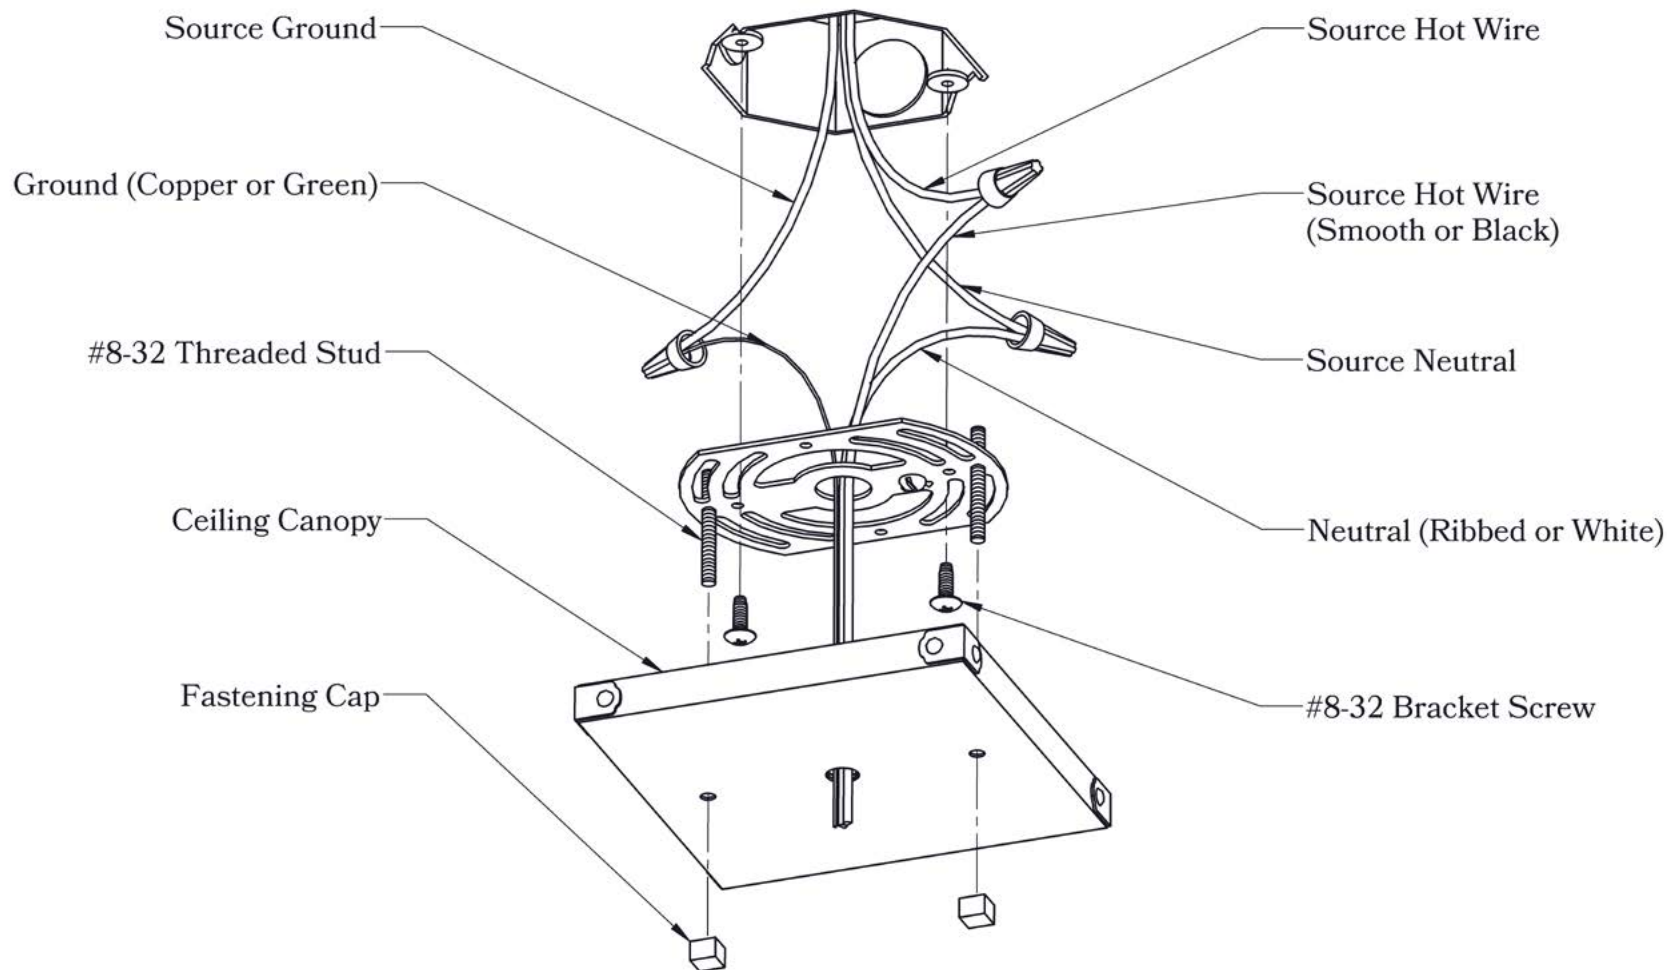

THE SAN MARINO SERIES
Chain Pendant Lantern
LARGE

OLD CALIFORNIA
FINE LIGHTING &
HOME GOODS

Large

*TBD= To be determined

OLD CALIFORNIA
 975 N ENTERPRISE ST • ORANGE, CA 92867

PRODUCT No.	704-4	LAMP BASE	Medium Base (E26)
TITLE	San Marino	MAX WATTAGE	100W
UL RATING	Damp	VOLTAGE	120V

DIMENSIONS

Roof Width	12 1/2"
Body Width	7 1/4"
Lantern Height	15 1/4"
Minimum Height	20 3/4"
Canopy	5"

ELECTRICAL SPECS

UL Rating	Damp
Voltage	120V
Socket Type	Medium Base - E26
Number of Light Bulbs	1
Max Wattage per Bulb	100W
LED Bulb	Supplied
Dimmable	Yes

ADDITIONAL INFORMATION

Manufacturer	Old California
Mounting Location	Interior and Exterior
Material	Brass
Multiple Overlay Options	No
Bottom Glass Panels	Included

MOUNTING INSTRUCTIONS • Chain Mount Without Fire Pan