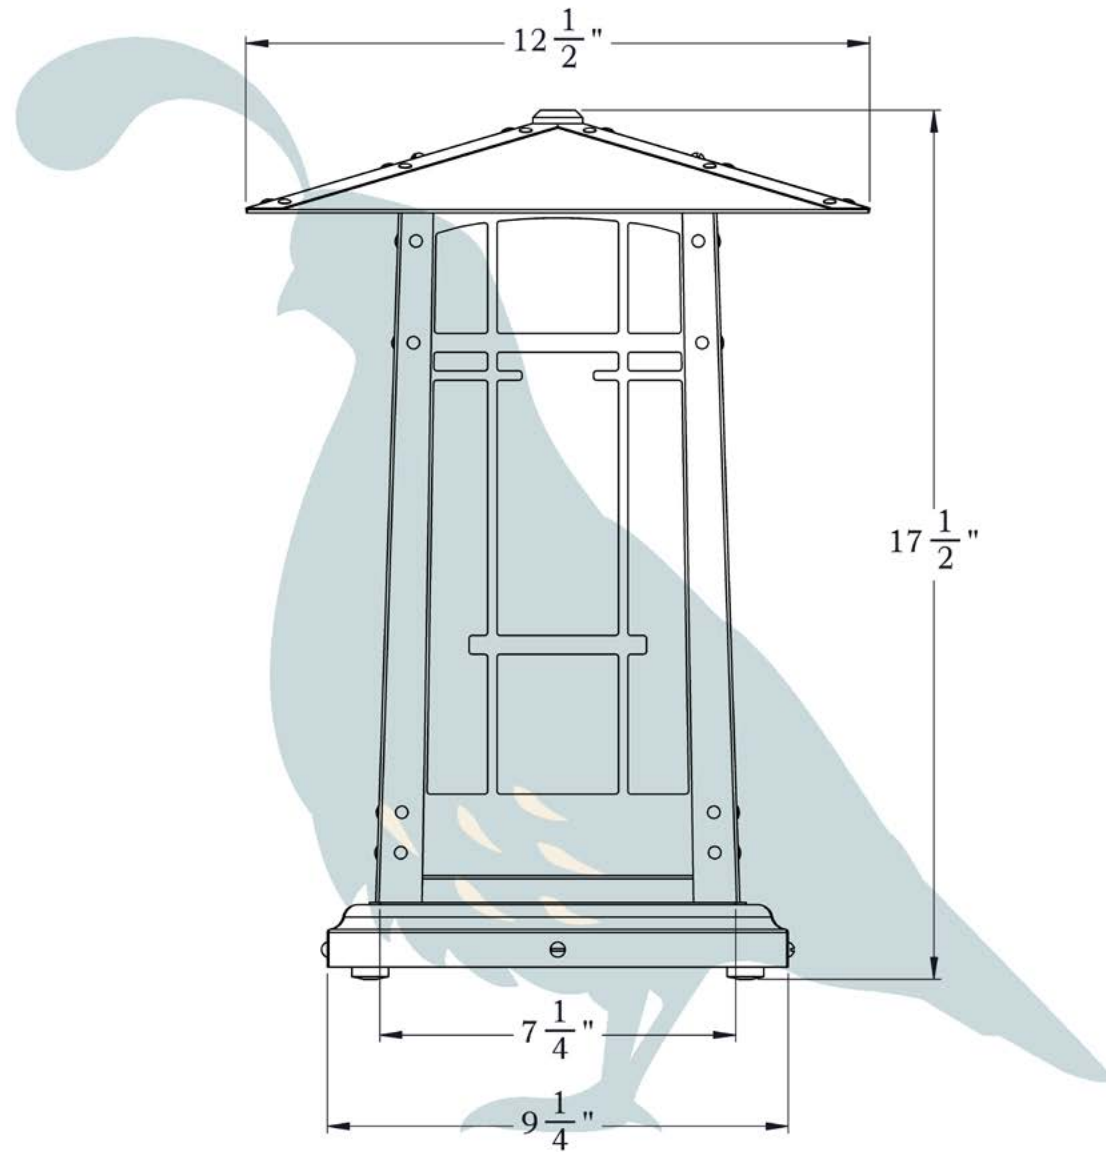

THE SAN MARINO SERIES  
**Pedestal Lamp**  
LARGE

**OLD CALIFORNIA**  
FINE LIGHTING &  
HOME GOODS

# Large

975 N ENTERPRISE ST • ORANGE, CA 92867

PRODUCT No. | 704-7  
 TITLE | San Marino  
 UL RATING | Not Rated

LAMP BASE | Medium Base (E26)  
 WATTAGE | 100W  
 VOLTAGE | 120V

**PROPRIETARY AND CONFIDENTIAL**  
 The information contained in this drawing is the sole property of Old California. Any reproduction in part or as a whole without written permission from Old California is prohibited.

## DIMENSIONS

Height	17 1/2"
Lantern Roof Width	12 1/2"
Lantern Body Width	7 1/4"
Base	9 1/4"

## ADDITIONAL INFORMATION

Manufacturer	Old California
Mounting Location	Interior Only
Material	Brass
Multiple Overlay Options	No