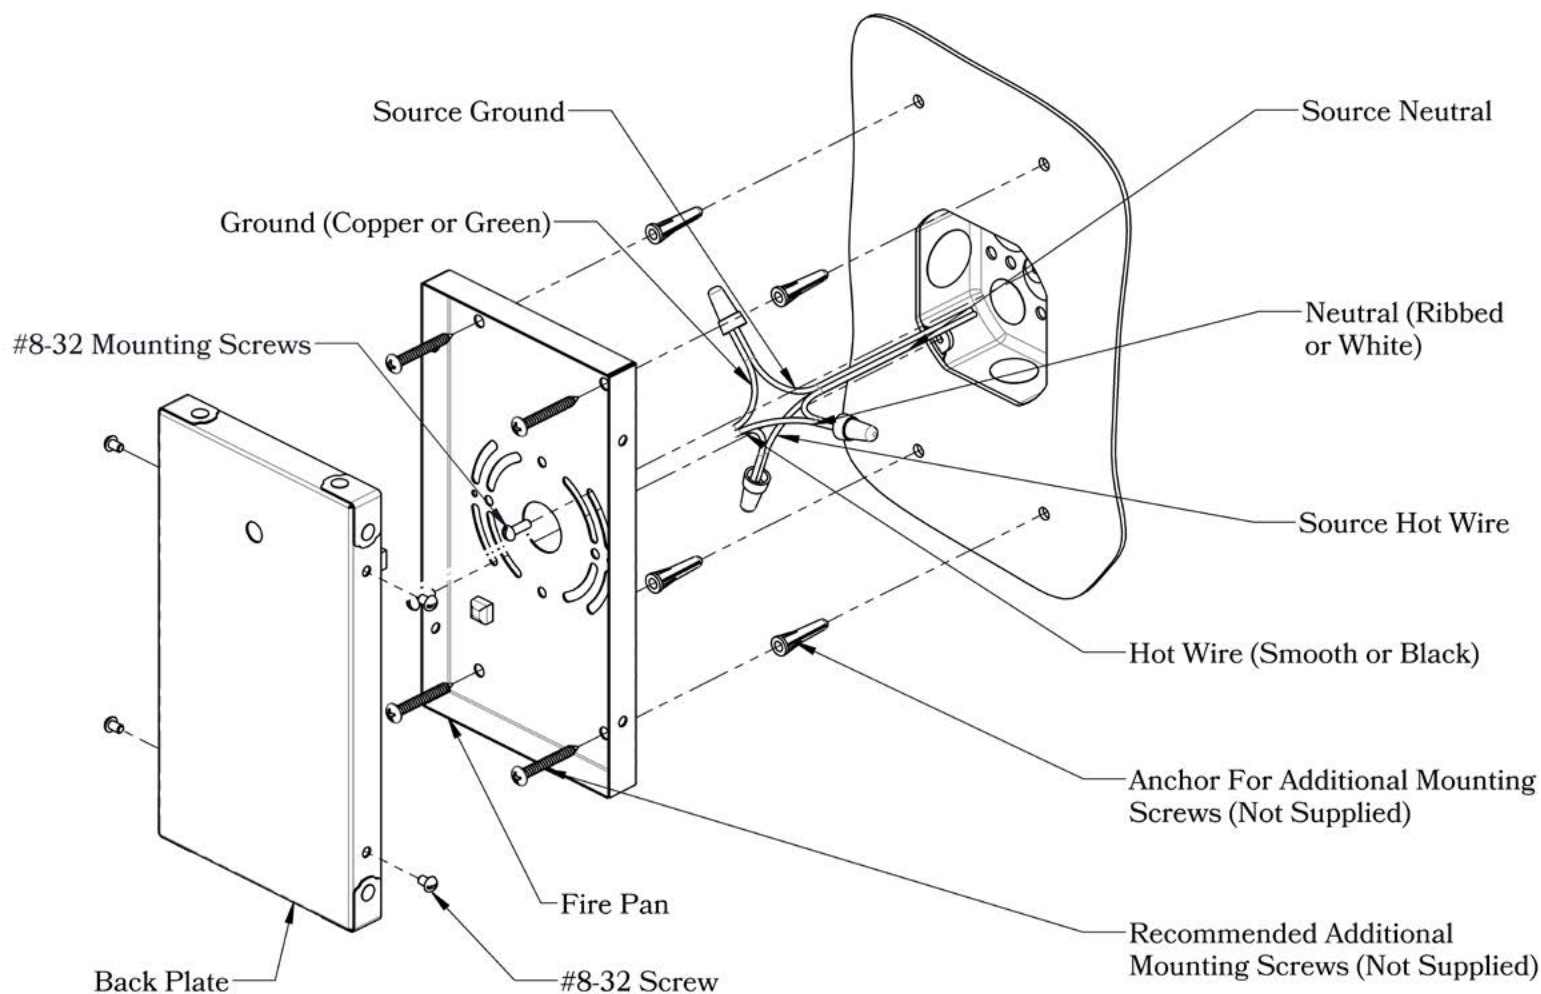

THE SAN MARINO SERIES
Straight Arm Sconce
LARGE

OLD CALIFORNIA
FINE LIGHTING &
HOME GOODS

Large

PRODUCT No.	704-8	LAMP BASE	Medium Base (E26)
TITLE	San Marino	MAX WATTAGE	100W
UL RATING	Wet	VOLTAGE	120V

PROPRIETARY AND CONFIDENTIAL
 The information contained in this drawing is the sole property of Old California. Any reproduction in part or as a whole without written permission from Old California is prohibited.

DIMENSIONS

Roof Width	12 1/2"
Body Width	7 1/4"
Lantern Height	15 3/4"
Height	18 1/4"
Projection	15 1/2"
Mounting Plate	5" x 9"

ELECTRICAL SPECS

UL Rating	Wet
Voltage	120V
Socket Type	Medium Base - E26
Number of Light Bulbs	1
Max Wattage per Bulb	100W
LED Bulb	Supplied
Dimmable	Yes

ADDITIONAL INFORMATION

Manufacturer	Old California
Mounting Location	Interior and Exterior
Material	Brass
Multiple Overlay Options	No
Bottom Glass Panels	Included

MOUNTING INSTRUCTIONS • Wall Mount With Fire Pan**CAUTION—DISCONNECT POWER**