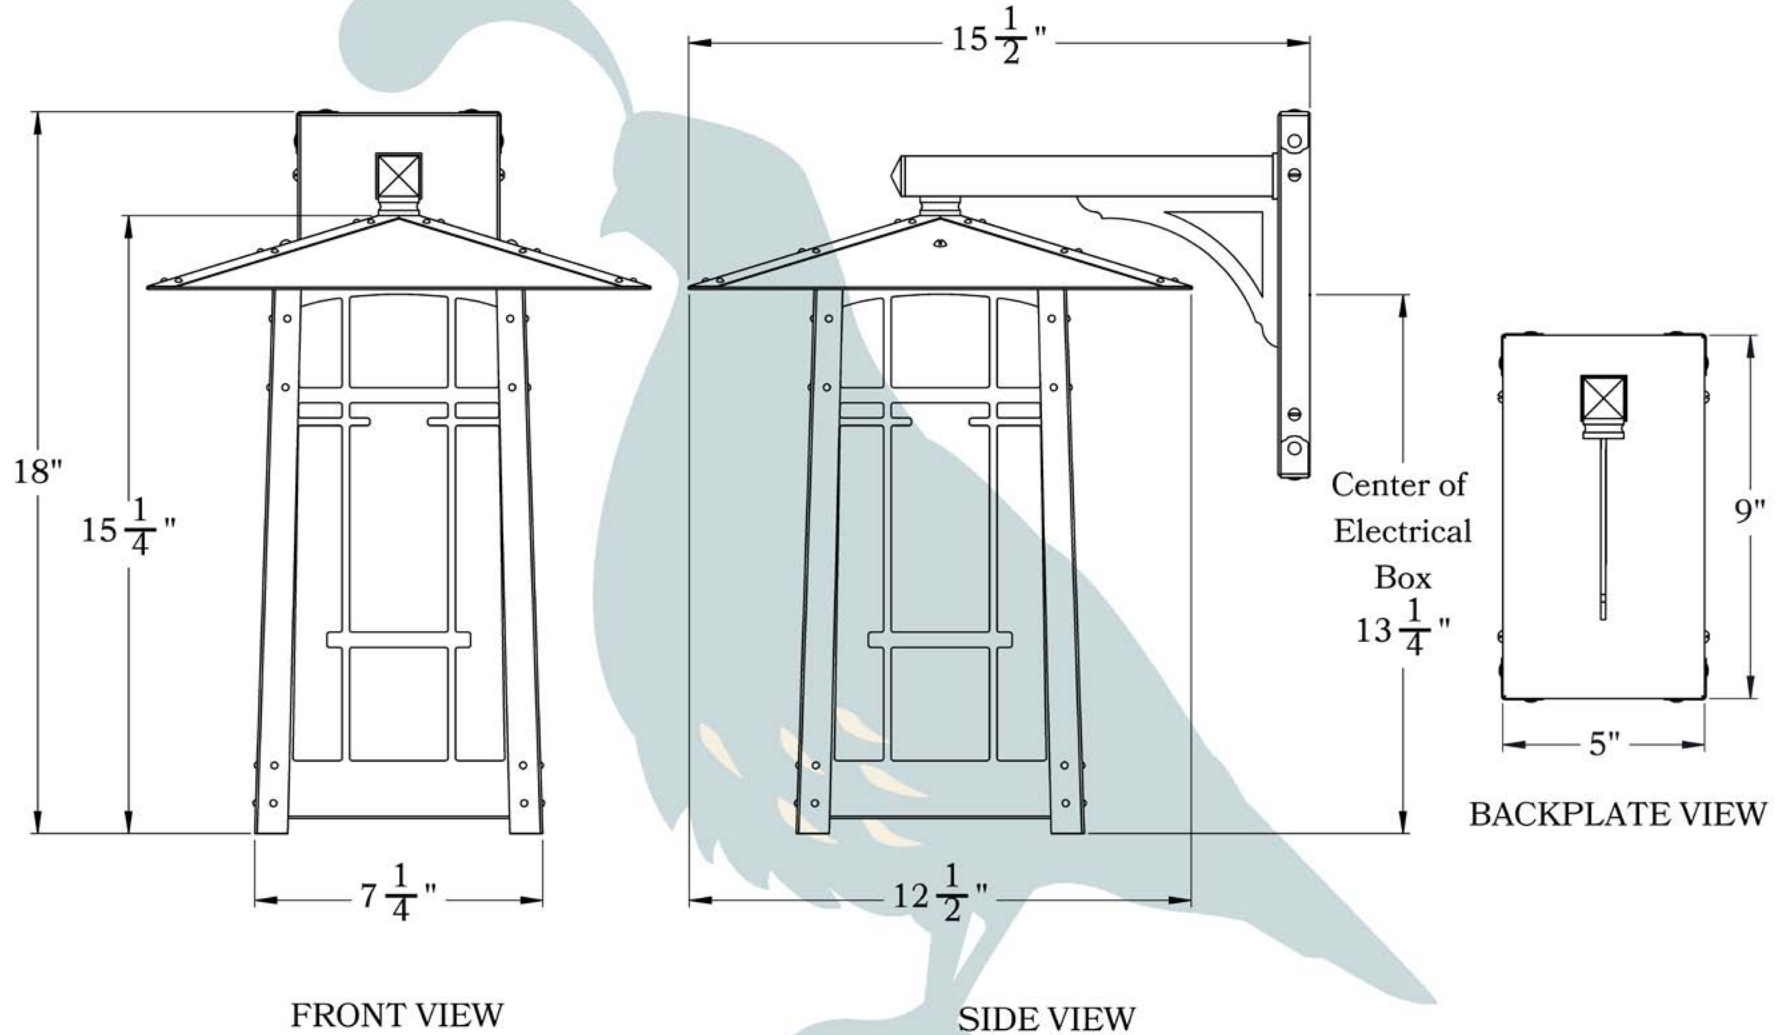

THE SAN MARINO SERIES
Straight Arm Sconce
LARGE

OLD CALIFORNIA
FINE LIGHTING &
HOME GOODS

Large

PRODUCT No.	704-8	LAMP BASE	Medium Base (E26)
TITLE	San Marino	MAX WATTAGE	100W
UL RATING	Wet	VOLTAGE	120V

PROPRIETARY AND CONFIDENTIAL
 The information contained in this drawing is the sole property of Old California. Any reproduction in part or as a whole without written permission from Old California is prohibited.

DIMENSIONS

Roof Width	12 1/2"
Body Width	7 1/4"
Lantern Height	15 3/4"
Height	18 1/4"
Projection	15 1/2"
Mounting Plate	5" x 9"

ELECTRICAL SPECS

UL Rating	Wet
Voltage	120V
Socket Type	Medium Base - E26
Number of Light Bulbs	1
Max Wattage per Bulb	100W
LED Bulb	Supplied
Dimmable	Yes

ADDITIONAL INFORMATION

Manufacturer	Old California
Mounting Location	Interior and Exterior
Material	Brass
Multiple Overlay Options	No
Bottom Glass Panels	Included

MOUNTING INSTRUCTIONS • Wall Mount With Fire Pan**CAUTION—DISCONNECT POWER**